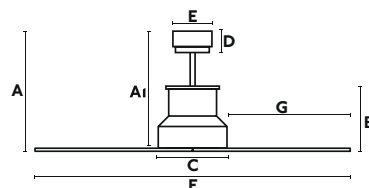

A	A1
390/15.35"	355/13.98"
B	C
210/8.27"	190/7.48"
D	E
55/2.2"	130/5.12"
F	G
Ø1270/50"	530/20.87"
Downrod L	Downrod Ø
153/6.02"	21/0.83"

*Order your Smart Fan with the reference of the fan finished in WP and add the reference 34150-08 of the gear. The price of the gear is with PRO35 discount.