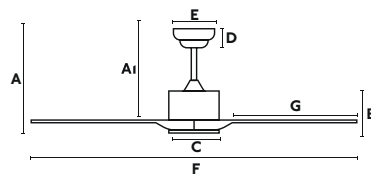

A	A1
285/11.22"	235/9.25"
B	C
180/7.09"	
D	E
60/2.4"	140/5.51"
F	G
ø1320/52"	590/23.23"
Downrod L	Downrod ø
100-152/3.94"	21/0.83"

*Order your Smart Fan with the reference of the fan finished in WP and add the reference 34150-38 of the gear. The price of the gear is with PRO35 discount.