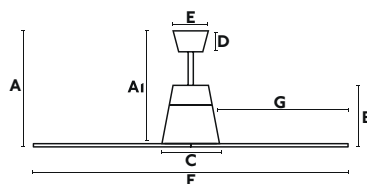

A	A1
390/15.35"	370/14.57"
B	C
200/7.87"	200/7.87"
D	E
55/2.2"	130/5.12"
F	G
ø1300/51.2"	530/20.87"
Downrod L	Downrod ø
153/6.02"	21/0.83"

*Order your Smart Fan with the reference of the fan finished in WP and add the reference 34150-18 of the gear. The price of the gear is with PRO35 discount.