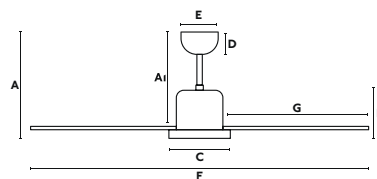

A	A1
460/18.11"	425/16.73"
B	C
220/8.66"	240/9.45"
D	E
50/2"	150/5.91"
F	G
ø2130/83.9"	950/37.4"
Downrod L	Downrod ø
230/9.06"	26/1.02"