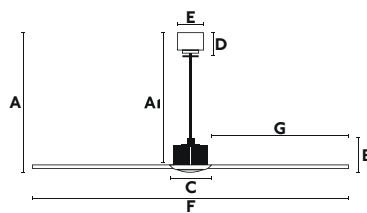

A	A1
640/25.2"	630/24.8"
B	C
180/7.09"	160/6.3"
D	E
60/2.4"	130/5.12"
F	G
Ø1280/50.4"	555/21.85"
Downrod L	Downrod Ø
100-200-460/3.94"	26/1.02"

*Order your Smart Fan with the reference of the fan finished in WP and add the reference 34150 of the gear. The price of the gear is with PRO35 discount.