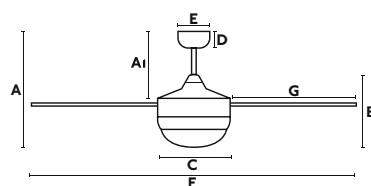

A	A1
415/16.34"	330/12.99"
B	C
280/11.02"	270/10.63"
D	E
50/2"	150/5.91"
F	G
Ø1320/52"	520/20.47"

Opt. downrod Page 282