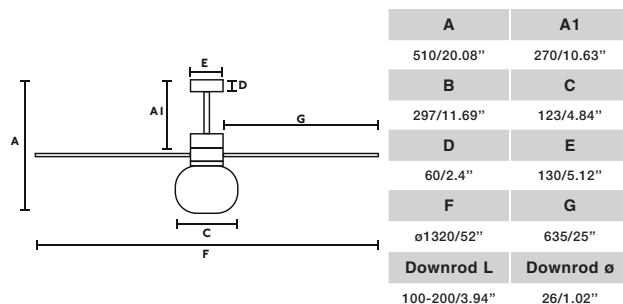

*Order your Smart Fan with the reference of the fan finished in WP and add the reference 34151-31 of the gear. The price of the gear is with PRO35 discount.