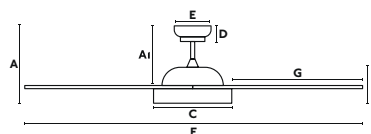

A	A1
350/13.78"	275/10.83"
B	C
180/7.09"	170/6.69"
D	E
50/2"	130/5.12"
F	G
Ø1320/52"	555/21.85"
Downrod L	Downrod Ø
153/6.02"	21/0.83"

*Order your Smart Fan with the reference of the fan finished in WP and add the reference 34150-07 of the gear. The price of the gear is with PRO35 discount.