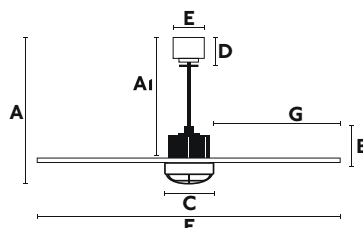

A	A1
390/15.35"	380/14.96"
B	C
180/7.09"	160/6.3"
D	E
55/2.2"	130/5.12"
F	G
ø810/31.9"	358/14.09"
Downrod L	Downrod ø
100-200/3.94"	26/1.02"

*Order your Smart Fan with the reference of the fan finished in WP and add the reference 34150-02 of the gear. The price of the gear is with PRO35 discount.