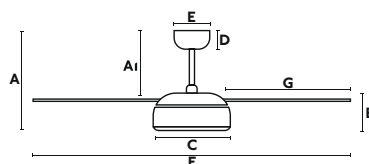

A	A1
330/12.99"	250/9.84"
B	C
123/4.84"	284/11.18"
D	E
55/2.2"	139/5.47"
F	G
ø152/4.84"	645/25.39"
Downrod L	Downrod ø
152/5.98"	21/0.83"

*Order your Smart Fan with the reference of the fan finished in WP and add the reference 34150-20 of the gear. The price of the gear is with PRO35 discount.