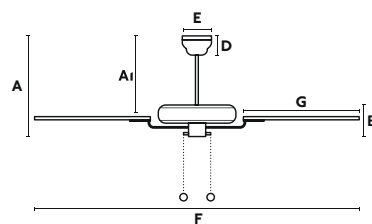

A	A1
350/13.78"	300/11.81"
B	C
130/5.12"	
D	E
60/2.4"	130/5.12"
F	G
ø1210/47.6"	465/18.31"
Downrod L	Downrod ø
153/6.02"	21/0.83"