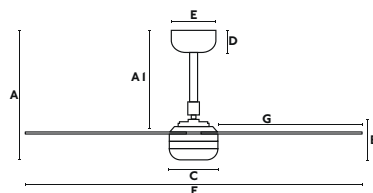

A	A1
235/9.25"	173/6.81"
B	C
77/3.03"	120/4.72"
D	E
60/2.4"	130/5.12"
F	G
ø900/35.4"	441/17.36"
Downrod L	Downrod ø
101/3.98"	26/1.02"

*Order your Smart Fan with the reference of the fan finished in WP and add the reference 34151-06 of the gear. The price of the gear is with PRO35 discount.