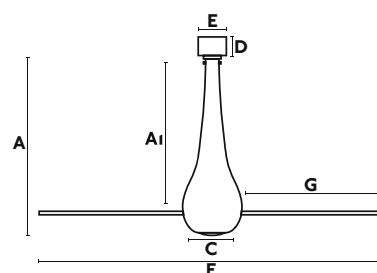

A	A1
640/25.2"	760/29.92"
B	C
630/24.8"	160/6.3"
D	E
60/2.4"	130/5.12"
F	G
ø1280/50.4"	555/21.85"
Downrod L	Downrod ø
460/18.11"	26/1.02"

*Order your Smart Fan with the reference of the fan finished in WP and add the reference 34150 of the gear. The price of the gear is with PRO35 discount.