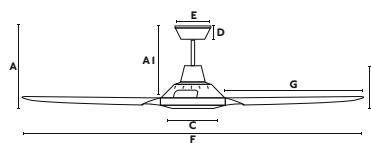

# Meno L

**135**  
CM

> 17,6-28 M2  
190-300 SQ.FT

SUMMER  
WINTER

INCLINING  
ROOF

**33782 256,70€**  
**Body** Matt White  
**Blades** Matt White

**Programmable 1-2-4-8h**

- Material**      **Body** Steel
- Blades** ABS
- W**                22-43-85
- RPM**            108-162-235
- Airflow**        192 m3 min
- V/Hz**            220V-240V/50-60Hz
- Accessories** ☉ 33928 Wall Control 3 speeds
- 33929 Remote Control/dimer-on-off
- 33937 Remote Control/Programmer