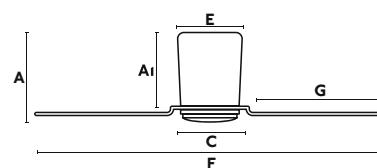

A	A1
215.25/8.47"	190/7.48"
B	C
190/7.48"	180/7.09"
D	E
	170/6.69"
F	G
ø1320/52"	570/22.44"
Downrod L	Downrod ø