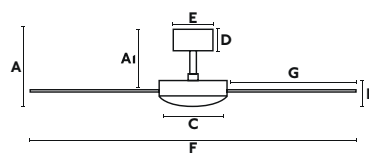

A	A1
310/12.2"	246/9.69"
B	C
80/3.15"	248/9.76"
D	E
60/2.4"	150/5.91"
F	G
Ø1060/41.7"	410/16.14"
Downrod L	Downrod Ø
152/5.98"	26/1.02"

*Order your Smart Fan with the reference of the fan finished in WP and add the reference 34150-37 of the gear. The price of the gear is with PRO35 discount.