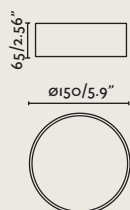

OPTIONAL LIGHT KIT

Taki

3L003 white 74,50€

3L004 ● black 74,50€

Power	20W
Dimmable K	2700 - 4000 - 6500K
CRI	85
Driver incl.	Yes
Material Diff	PC

Color temperature adjustable