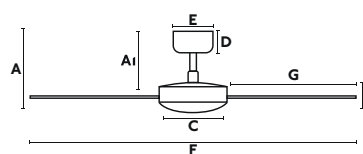

A	A1
232/9.13"	180/7.09"
B	C
80/3.15"	150/5.91"
D	E
60/2.4"	130/5.12"
F	G
ø1060/41.7"	500/19.69"
Downrod L	Downrod ø
100/3.94"	26/1.02"

*Order your Smart Fan with the reference of the fan finished in WP and add the reference 34151-04 of the gear. The price of the gear is with PRO35 discount.