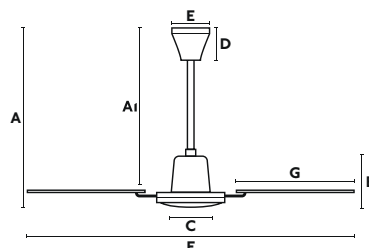

A	A1
600/23.62"	500/19.69"
B	C
160/6.3"	200/7.87"
D	E
60/2.4"	130/5.12"
F	G
ø1400/55.1"	590/23.23"
Downrod L	Downrod ø
510/20.08"	21/0.83"