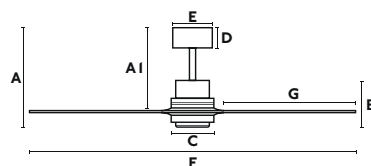

A	A1
340/13.39"	300/11.81"
B	C
110/4.33"	
D	E
65/2.6"	150/5.91"
F	G
ø1070/42.1"	460/18.11"
Downrod L	Downrod ø
153/6.02"	21/0.83"

*Order your Smart Fan with the reference of the fan finished in WP and add the reference 34150-34 of the gear. The price of the gear is with PRO35 discount.