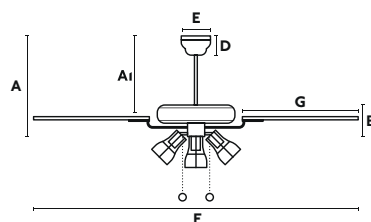

A	A1
520/20.47"	300/11.81"
B	C
130/5.12"	
D	E
60/2.4"	130/5.12"
F	G
ø1210/47.6"	465/18.31"
Downrod L	Downrod ø
153/6.02"	21/0.83"