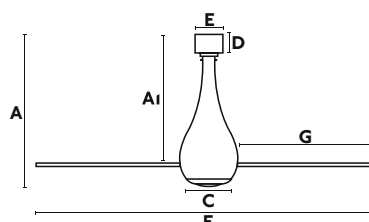

A	A1
450/17.72"	420/16.54"
B	C
420/16.54"	160/6.3"
D	E
60/2.4"	130/5.12"
F	G
ø1280/50.4"	555/21.85"
Downrod L	Downrod ø
200/7.87"	26/1.02"

*Order your Smart Fan with the reference of the fan finished in WP and add the reference 34150 of the gear. The price of the gear is with PRO35 discount.