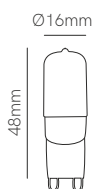

Uniform-line G9

Uniform-line long G9