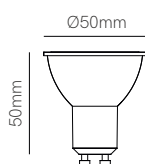

Narrow GU10 dimmable

Technical Information

Power	7W
Color Temperature	2.700K / 3.000K
Lumens	400 lm / 420 lm
Code	2.700K 4672
	3.000K 4671

---

3 YEARS WARRANTY | 25.000 HOURS | IP 40 | 220/240 VAC | PF >0,8 | CRI ≥80 | 15° | 50/60 Hz | TRIAC DIMM | +40°C / -20°C | 10/50