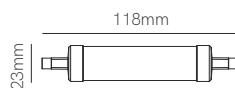

6/30

10/50

10/50

3 YEARS WARRANTY | 25.000 HOURS | IP 40 | 220/240 VAC | PF >0,8 | CRI ≥80 | 360° | 50/60 Hz | +40°C / -20°C

Lineal tubular 5W R7S

Lineal tubular 9W R7S

Lineal tubular 9W R7S
dimmable

Technical Information