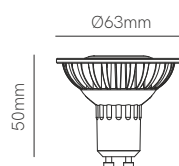

R-63 s-line GU10

Technical Information

Power	8W
Color Temperature	2.700K
Lumens	720 lm
Code	4003

---

5 YEARS WARRANTY | 50.000 HOURS | IP 20 | 220/240 VAC | PF >0,8 | CRI ≥80 | 60° | 50/60 Hz | +40°C / -20°C | 10/50