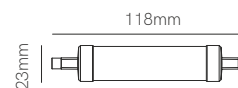

6/30

10/50

10/50

3 YEARS WARRANTY | 25.000 HOURS | IP 40 | 220/240 VAC | PF >0,8 | CRI ≥80 | 360° | 50/60 Hz | +40°C / -20°C

Lineal tubular 5W R7S

Lineal tubular 9W R7S

Lineal tubular 9W R7S
dimmable

Technical Information