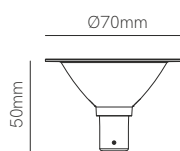

Max BA15d

Technical Information

Power	7W
Color Temperature	2.700K
Lumens	500 lm
Code	3569

---

3 YEARS WARRANTY | 25.000 HOURS | IP 40 | 12V AC/DC | PF >0,5 | CRI ≥80 | 24° | 50/60 Hz | +40°C / -20°C | 6/30