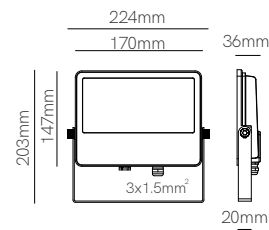

Sky switch 30W

Sky switch 40W

Technical Information

Power	30W	40W
Installation	Surface	Surface
Color Temperature	Switch 3.000K / 4.000K / 5.000K	Switch 3.000K / 4.000K / 5.000K
Lumens	3.600 lm	4.800 lm
Material	Aluminium	Aluminium
Finishes	White / Black / Gray	White / Black / Gray
Code	☐ 4685 ☒ 4686 ☒ 4687	☐ 4688 ☒ 4689 ☒ 4694

Accessories

3 YEARS WARRANTY | 25.000 HOURS | → | IP 65 | 180/260 VAC | PF >0,9 | CRI ≥80 | | 115° | 50/60 Hz | | +45°C / -20°C | AKZO NOBEL | CCT SWITCH | >1KV