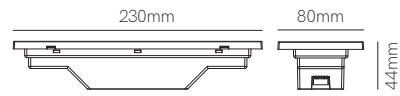

\*Recessed and surface box included.

New

Tween surface

Tween recessed

Recessed box included

Technical Information

Power	5W	5W
Installation	Surface	Recessed
Color Temperature	Switch 2.700K / 3.200K / 4.000K	Switch 2.700K / 3.200K / 4.000K
Lumens	360 lm	360 lm
Material	Polycarbonate	Polycarbonate
Finishes	White / Black / Corten	White / Black / Corten
Code	<input type="checkbox"/> 5196 <input checked="" type="checkbox"/> 5197 <input type="checkbox"/> 5198	<input type="checkbox"/> 5199 <input checked="" type="checkbox"/> 5200 <input type="checkbox"/> 5201