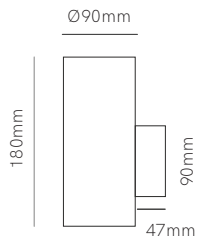

ⓘ Consult delivery terms and conditions.

New

Sunset XL

Sunset XL dual

Technical Information

Power	16W	2X16W
Installation	Surface	Surface
Color Temperature	Switch 2.700K / 3.300K / 4.000K	Switch 2.700K / 3.300K / 4.000K
Lumens	1.450 lm	2.900 lm
Material	Aluminium	Aluminium
Finishes	White / Black / Corten	White / Black / Corten