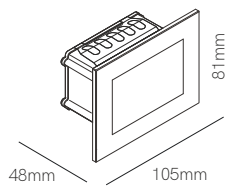

\*Integrated driver.

ⓘ Consult delivery terms and conditions.

New

Artis square

Artis round

Recessed box included  
107mm x 73mm x 53mm

Recessed box included  
67mm x Ø74mm

Surface box included  
103mm x 79mm x 57 mm