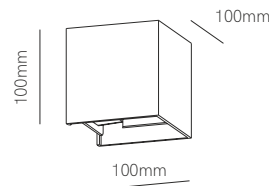

Lek square

Technical Information

Power	6,8W	6,8W
Installation	Surface	Surface
Color Temperature	2.700K / 3.000K / 4.000K	2.700K / 3.000K / 4.000K
Lumens	480 lm / 530 lm / 542 lm	480 lm / 530 lm / 542 lm
Material	Aluminium	Aluminium
Finishes	White / Black / Corten	White / Black / Corten

Code	☐ 2.700K 4906	☐ 2.700K 4303
	☐ 3.000K 4907	☐ 3.000K 3983
	☐ 4.000K 4908	☐ 4.000K 3984
	☒ 2.700K 4909	☒ 2.700K 4304
	☒ 3.000K 4910	☒ 3.000K 3985
	☒ 4.000K 4911	☒ 4.000K 3986
	☐ 2.700K 4912	☐ 2.700K 4312
	☐ 3.000K 4913	☐ 3.000K 3987
	☐ 4.000K 4914	☐ 4.000K 3988
	Custom RAL	Custom RAL

ⓘ Consult delivery terms and conditions.

3 YEARS WARRANTY | 30.000 HOURS | IP 54 | 220/240 VAC | PF >0,9 | CRI ≥80 | 0°-120° | 50/60 Hz | IK04 | +40°C / -10°C | AKZO NOBEL | 1/12