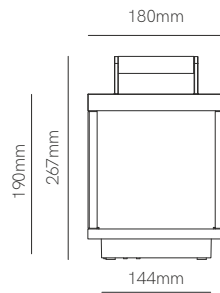

Visor

Technical Information

Power	5W
Installation	Portable
Color Temperature	3.000K
Lumens	460 lm / 230 lm / 46 lm
Material	Aluminium
Finishes	White / Corten
Code	☐ 3929 ☒ 3931

*Charger by USB. Charger included.

3 YEARS WARRANTY BATTERY 2 YEARS | 30.000 HOURS | → | POWER BANK | 6,5 HOURS | 5/11/25 HOURS | 3,7V USB | 7.800 mAh | IP 65 | CRI ≥80 | 120° | IK05 | 3 INTENSITIES | +45°C / -20°C | 1/4