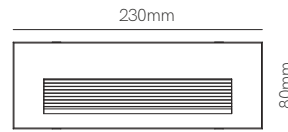

\*Recessed and surface box included.

New

Tween surface

Tween recessed

Recessed box included

Technical Information

Power	5W	5W
Installation	Surface	Recessed
Color Temperature	Switch 2.700K / 3.200K / 4.000K	Switch 2.700K / 3.200K / 4.000K
Lumens	360 lm	360 lm
Material	Polycarbonate	Polycarbonate
Finishes	White / Black / Corten	White / Black / Corten
Code	<input type="checkbox"/> 5196 <input checked="" type="checkbox"/> 5197 <input type="checkbox"/> 5198	<input type="checkbox"/> 5199 <input checked="" type="checkbox"/> 5200 <input type="checkbox"/> 5201