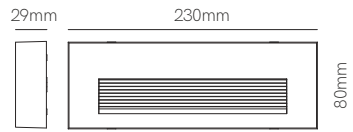

\*Recessed and surface box included.

New

Tween surface

Tween recessed

Recessed box included

Technical Information

Power	5W	5W
Installation	Surface	Recessed
Color Temperature	Switch 2.700K / 3.200K / 4.000K	Switch 2.700K / 3.200K / 4.000K
Lumens	360 lm	360 lm
Material	Polycarbonate	Polycarbonate
Finishes	White / Black / Corten	White / Black / Corten
Code	<input type="checkbox"/> 5196 <input checked="" type="checkbox"/> 5197 <input type="checkbox"/> 5198	<input type="checkbox"/> 5199 <input checked="" type="checkbox"/> 5200 <input type="checkbox"/> 5201