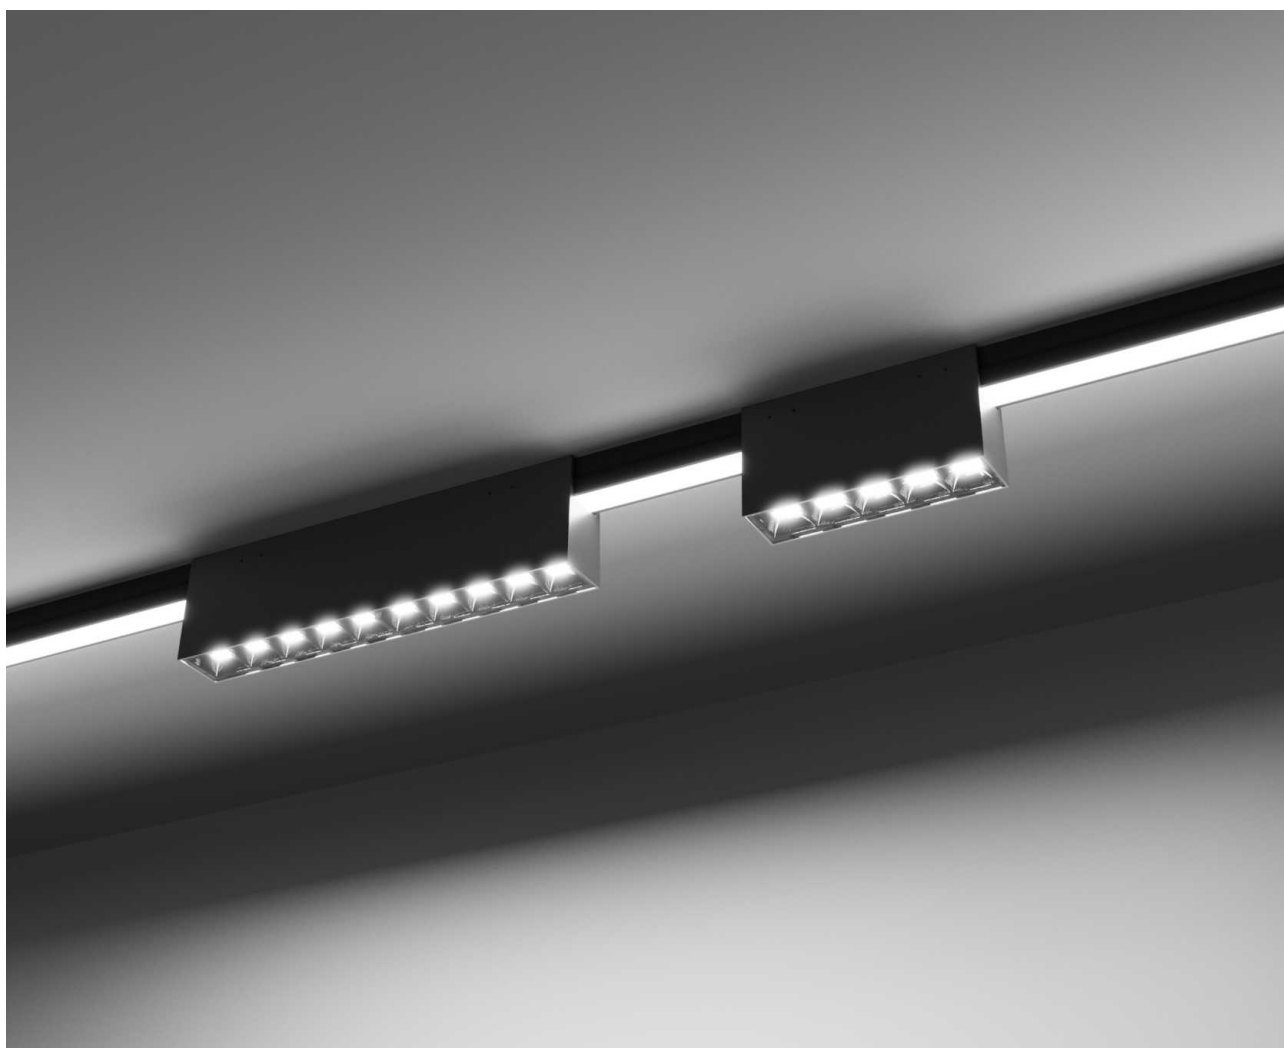

# Outdoor

**BENEITO FAURE**  
passion for led light

New

Ice 5

Ice 10

\*Need power supply (page 408).

Technical Information

Power	10W	20W
Installation	Outdoor Track	Outdoor Track
Color Temperature	2.700K / 3.000K	2.700K / 3.000K
Lumens	685 lm	1.110 lm
Material	Aluminium	Aluminium
Finishes	White / Black	White / Black