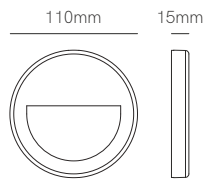

Mis round switch

Technical Information

Power	3W
Installation	Surface
Color Temperature	Switch 2.700K / 3.200K / 4.000K
Lumens	200 lm
Material	Polycarbonate
Finishes	White / Black / Corten

Code	☐ 5020
	☒ 5021
	☐ 5022
	Custom RAL

*Integrated driver.

Consult delivery terms and conditions.

3 YEARS WARRANTY |
25.000 HOURS |
IP 65 |
220/240 VAC |
PF >0,5 |
CRI ≥80 |
|
|
50/60 Hz |
|
IK06 |
|
+40°C |
-20°C |
|
CCT SWITCH |
1/10/50