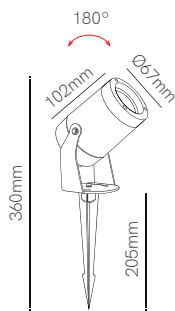

Technical Information

Power	10W	20W
Installation	Floor	Floor
Color Temperature	3.000K	3.000K
Lumens	900 lm	1.500 lm
Material	Aluminium	Aluminium
Finishes	White / Black / Corten	White / Black / Corten
Code	☐ 4894 ☒ 4895 ☒ 4896 <i>New</i>	☐ 4897 ☒ 4898 ☒ 4899 <i>New</i>

*Spike included.

3 YEARS WARRANTY | 20.000 HOURS | → | IP 65 | 100/265 VAC | PF >0,9 | | | CABLE 24CM | 18° | 50/60 Hz | | +40°C / -20°C |