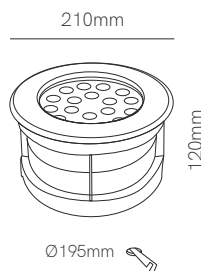

Sigma 3W

Sigma 17W

Technical Information

Power	3W	17W
Installation	Recessed	Recessed
Color Temperature	3.000K	3.000K
Lumens	210 lm	1.440 lm
Material	Aluminium	Aluminium
Finishes	Brushed	Brushed

Code	■ 3.000K 4251	■ 3.000K 4135

PF >0,6 |

PF >0,9 |

*Integrated driver. Drainage (min. 300mm).

|
|
|
|
|
|
|
|
|
|
|