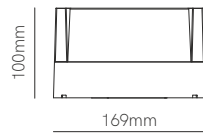

Technical Information

Power	15W	15W	24W
Installation	Surface	Surface	Surface
Color Temperature	Switch 2.700K / 3.200K / 4.000K	Switch 2.700K / 3.200K / 4.000K	Switch 2.700K / 3.200K / 4.000K
Lumens	1.470 lm	1.370 lm	2.360 lm
Material	Polycarbonate	Polycarbonate	Polycarbonate
Finishes	White / Black / Corten	White / Black / Corten	White / Black / Corten
Code	☐ 4957 ☒ 4958 ☒ 4959	☐ 4960 ☒ 4961 ☒ 4962	☐ 4982 ☒ 4983 ☒ 4984

PF >0,6 | 250°

PF >0,6 | 180°

PF >0,9 | 180°

*IP65 connection box included.