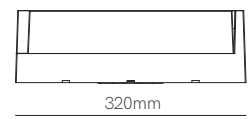

Technical Information

Power	15W	15W	24W
Installation	Surface	Surface	Surface
Color Temperature	Switch 2.700K / 3.200K / 4.000K	Switch 2.700K / 3.200K / 4.000K	Switch 2.700K / 3.200K / 4.000K
Lumens	1.470 lm	1.370 lm	2.360 lm
Material	Polycarbonate	Polycarbonate	Polycarbonate
Finishes	White / Black / Corten	White / Black / Corten	White / Black / Corten
Code	☐ 4957 ☒ 4958 ☒ 4959	☐ 4960 ☒ 4961 ☒ 4962	☐ 4982 ☒ 4983 ☒ 4984

PF >0,6 | 250°

PF >0,6 | 180°

PF >0,9 | 180°

*IP65 connection box included.