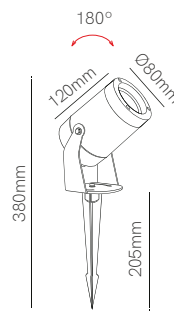

Technical Information

Power	10W	20W
Installation	Floor	Floor
Color Temperature	3.000K	3.000K
Lumens	900 lm	1.500 lm
Material	Aluminium	Aluminium
Finishes	White / Black / Corten	White / Black / Corten
Code	☐ 4894 ☒ 4895 ☒ 4896 <i>New</i>	☐ 4897 ☒ 4898 ☒ 4899 <i>New</i>

*Spike included.

3 YEARS WARRANTY | 20.000 HOURS | → | IP 65 | 100/265 VAC | PF >0,9 | | | CABLE 24CM | 18° | 50/60 Hz | | +40°C / -20°C |