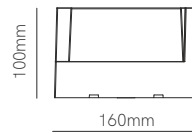

Technical Information

Power	15W	15W	24W
Installation	Surface	Surface	Surface
Color Temperature	Switch 2.700K / 3.200K / 4.000K	Switch 2.700K / 3.200K / 4.000K	Switch 2.700K / 3.200K / 4.000K
Lumens	1.470 lm	1.370 lm	2.360 lm
Material	Polycarbonate	Polycarbonate	Polycarbonate
Finishes	White / Black / Corten	White / Black / Corten	White / Black / Corten
Code	☐ 4957 ☒ 4958 ☒ 4959	☐ 4960 ☒ 4961 ☒ 4962	☐ 4982 ☒ 4983 ☒ 4984

PF >0,6 | 250°

PF >0,6 | 180°

PF >0,9 | 180°

*IP65 connection box included.