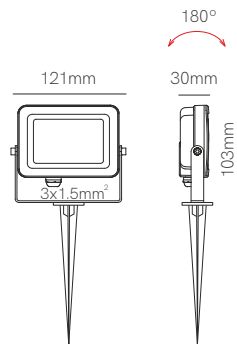

Sky with spike

Technical Information

Power	10W
Installation	Floor
Color Temperature	3.000K / GREEN
Lumens	1.000 lm / 820 lm
Material	Aluminium
Finishes	Corten
Code	<table border="1"> <tr> <td>■</td> <td>3.000K</td> <td>4340</td> </tr> <tr> <td>■</td> <td>GREEN</td> <td>4341</td> </tr> </table>

*Spike included.

5 YEARS WARRANTY | 50.000 HOURS | | IP 65 | 220/240 VAC | PF >0,9 | CRI ≥80 | 115° | 50/60 Hz | IK08 | +45°C / -20°C | AKZO NOBEL | >1KV | 1/32