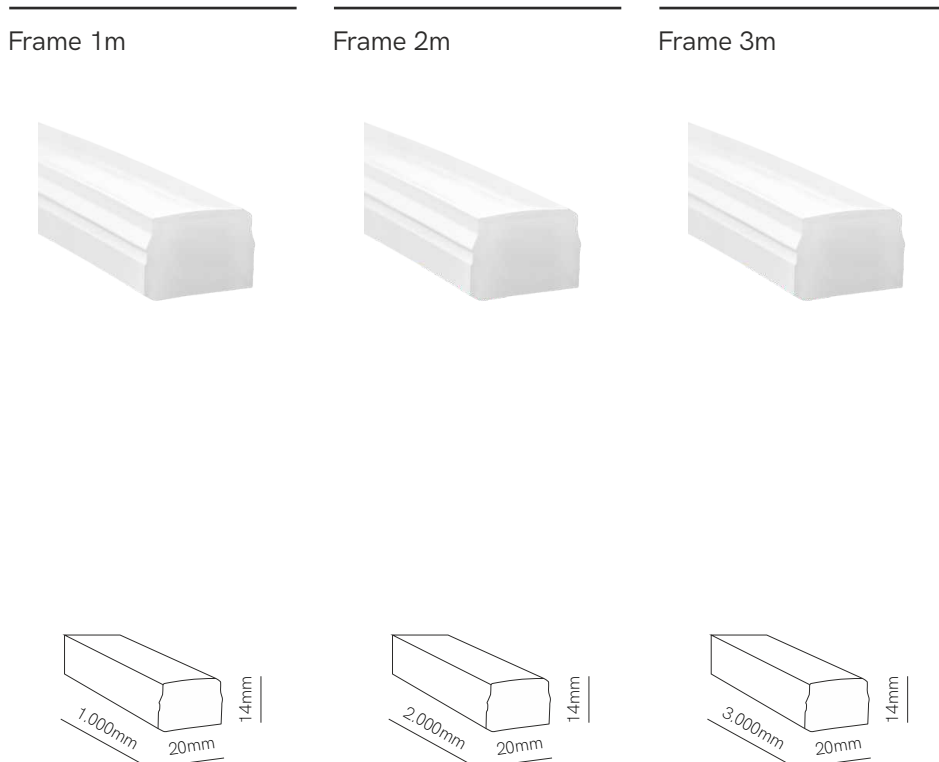

New

*Need power supply (page 408).

Technical Information

Power	10W	20W	30W
Installation	Outdoor Track	Outdoor Track	Outdoor Track
Color Temperature	2.700K / 3.000K	2.700K / 3.000K	2.700K / 3.000K
Lumens	680 lm	1.400 lm	2.055 lm
Material	Silicone	Silicone	Silicone
Code	☐ 2.700K 5400 ☐ 3.000K 5401	☐ 2.700K 5402 ☐ 3.000K 5403	☐ 2.700K 5404 ☐ 3.000K 5405

3 YEARS WARRANTY | 30.000 HOURS | IP 65 | 48V DC | CRI ≥90 | III | 100° | 125mm | IK06 | +45°C / -20°C | 1/15