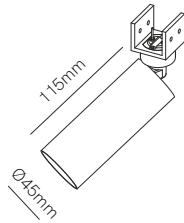

New

Bit

*Need power supply (page 408).

Technical Information

Power	8W
Installation	Outdoor Track
Color Temperature	2.700K / 3.000K
Lumens	630 lm
Material	Aluminium
Finishes	White / Black

Code	☐	2.700K	5396
	☐	3.000K	5397
	☒	2.700K	5398
	☒	3.000K	5399

3 YEARS WARRANTY | 30.000 HOURS | IP 65 | 48V DC | UGR <19 | CRI ≥90 | III | 55° | IK06 | +45°C / -20°C | 1/20