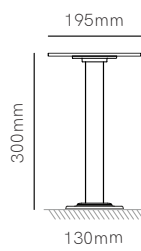

Clos 8W base 30cm

Clos 16W base 30cm

*Need Clos (page 561).

Technical Information

Installation	Surface / Floor	Surface / Floor
Material	Aluminium	Aluminium
Finishes	White / Black / Corten	White / Black / Corten
Code	☐ 4882 ☒ 4883 ☒ 4884	☐ 4888 ☒ 4889 ☒ 4890