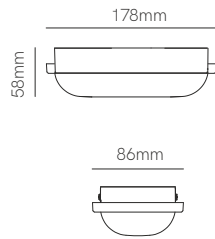

Zibor

Technical Information

Power	12W
Installation	Surface
Color Temperature	3.000K / 4.000K
Lumens	1.200 lm / 1.250 lm
Material	Polycarbonate
Finishes	White / Black

Code	☐ 3.000K 4670
	☐ 4.000K 4669
	☒ 3.000K 4830
	☒ 4.000K 4829
	Custom RAL

Consult delivery terms and conditions.

3 YEARS WARRANTY |
25.000 HOURS |
IP 65 |
220/240 VAC |
PF >0,9 |
CRI ≥80 |
120° |
50/60 Hz |
IK02 |
+40°C / -20°C |
1/10