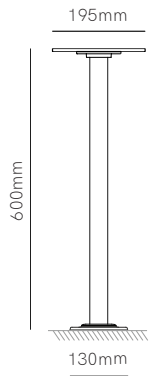

Clos 8W base 60cm

Clos 16W base 60cm

*Need Clos (page 561).

Technical Information

Installation	Surface / Floor	Surface / Floor
Material	Aluminium	Aluminium
Finishes	White / Black / Corten	White / Black / Corten
Code	☐ 4885 ☒ 4886 ☒ 4887	☐ 4891 ☒ 4892 ☒ 4893