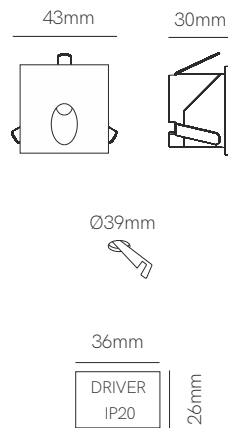

Luky

Technical Information

Power	2W
Installation	Recessed
Color Temperature	3.200K / 4.000K
Lumens	90 lm / 96 lm
Material	Aluminium
Finishes	White / Black

Code	☐	3.200K	3999
	☐	4.000K	4000
	☒	3.200K	4001
	☒	4.000K	4002
		Custom RAL	

ⓘ Consult delivery terms and conditions.

3 YEARS WARRANTY | 50.000 HOURS | IP 54 | 220/240 VAC | PF >0,5 | CRI ≥80 | | 65° | 50/60 Hz | +50°C / -20°C | AKZO NOBEL | 1/200