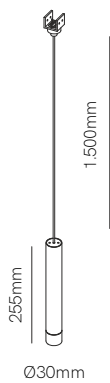

New

Atmos track

*Need power supply (page 408).

Technical Information

Power	8W
Installation	Outdoor Track
Color Temperature	2.700K / 3.000K
Lumens	510 lm
Material	Aluminium
Finishes	White / Black

Code	☐	2.700K	5392
	☐	3.000K	5393
	☒	2.700K	5394
	☒	3.000K	5395

3 YEARS WARRANTY | 30.000 HOURS | IP 65 | 48V DC | UGR <19 | CRI ≥90 | III | 38° | IK06 | +45°C / -20°C | 1/20