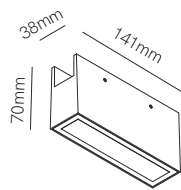

# Outdoor

**BENEITO FAURE**  
passion for led light

New

Ice 5

Ice 10

\*Need power supply (page 408).

Technical Information

Power	10W	20W
Installation	Outdoor Track	Outdoor Track
Color Temperature	2.700K / 3.000K	2.700K / 3.000K
Lumens	685 lm	1.110 lm
Material	Aluminium	Aluminium
Finishes	White / Black	White / Black