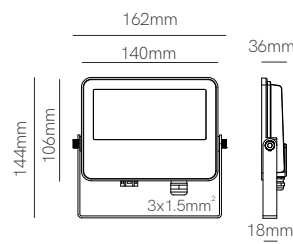

Technical Information

Power	10W	20W
Installation	Surface	Surface
Color Temperature	Switch 3.000K / 4.000K / 5.000K	Switch 3.000K / 4.000K / 5.000K
Lumens	1.200 lm	2.400 lm
Material	Aluminium	Aluminium
Finishes	White / Black / Gray	White / Black / Gray
Code	☐ 4679 ☒ 4680 ☐ 4681	☐ 4682 ☒ 4683 ☐ 4684

Accessories

3 YEARS WARRANTY | 25.000 HOURS | → | IP 65 | 180/260 VAC | PF >0,9 | CRI ≥80 | | 115° | 50/60 Hz | IK08 | +45°C / -20°C | AKZO NOBEL | CCT SWITCH | >1KV