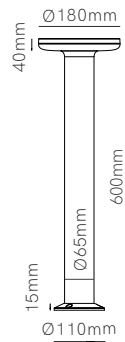

## Linear joint

L: 100mm W: 30mm H: 26mm

- 5414
- 5415

## End cap

L: 62mm W: 30mm H: 26mm

- 5416
- 5417

## Waterproof silicone cover

L: 20mm W: 14mm H: 4mm

- 5418

Power supplies 48V (page 408).

Mac 30

Mac 60

Technical Information

Power	12W	12W
Installation	Floor	Floor
Color Temperature	3.000K / 4.000K	3.000K / 4.000K
Lumens	890 lm / 900 lm	890 lm / 900 lm
Material	Aluminium and Polycarbonate	Aluminium and Polycarbonate
Finishes	White / Black / Corten	White / Black / Corten