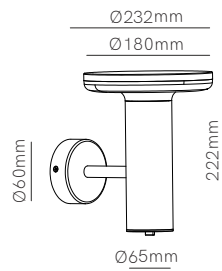

New

Mac wall base

Technical Information

Power	12W
Installation	Wall
Color Temperature	Switch 2.700K / 3.200K / 4.000K
Lumens	1.020 lm
Material	Aluminium and Polycarbonate
Finishes	White / Black / Corten

Code	☐ 5264
	☒ 5265
	☐ 5266

3 YEARS WARRANTY | 30.000 HOURS | | IP 65 | 220/240 VAC | PF >0,9 | CRI ≥80 | 110° | 50/60 Hz | IK06 | +50°C / -20°C | CCT SWITCH | 1/6