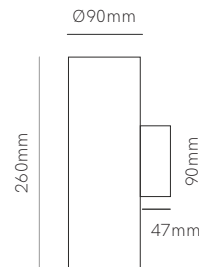

ⓘ Consult delivery terms and conditions.

New

Sunset XL

Sunset XL dual

Technical Information

Power	16W	2X16W
Installation	Surface	Surface
Color Temperature	Switch 2.700K / 3.300K / 4.000K	Switch 2.700K / 3.300K / 4.000K
Lumens	1.450 lm	2.900 lm
Material	Aluminium	Aluminium
Finishes	White / Black / Corten	White / Black / Corten