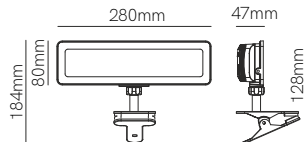

Wech

Technical Information

Power	10W
Installation	Portable
Color Temperature	Switch 3.000K / 4.000K / 5.000K
Lumens	600 lm
Material	Aluminium & Polycarbonate
Finishes	White / Black
Code	☐ 5004 ☒ 5005

Clamp, lyre and charger included.