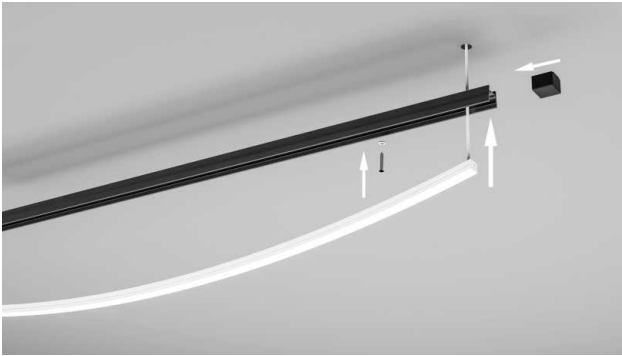

Outdoor track accessories New

Outdoor Track

W: 26mm H: 25mm

- ☐ 5406 1m
- ☐ 5407 2m
- ☐ 5408 3m
- ☒ 5409 1m
- ☒ 5410 2m
- ☒ 5411 3m

L joint ceiling

L: 70mm W: 70mm H: 26mm

- ☐ 5412
- ☒ 5413

L joint wall ceiling

L: 70mm W: 70mm H: 30mm

- ☐ 5425
- ☒ 5426

Linear joint

L: 100mm W: 30mm H: 26mm

- ☐ 5414
- ☒ 5415

End cap

L: 62mm W: 30mm H: 26mm

- ☐ 5416
- ☒ 5417

Waterproof silicone cover

L: 20mm W: 14mm H: 4mm

- ☐ 5418

Power supplies 48V (page 408).