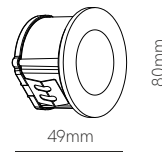

\*Integrated driver.

ⓘ Consult delivery terms and conditions.

New

Artis square

Artis round

Recessed box included  
107mm x 73mm x 53mm

Recessed box included  
67mm x Ø74mm

Surface box included  
103mm x 79mm x 57 mm