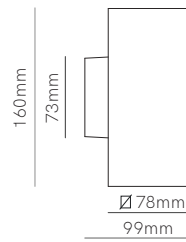

Sunset round

Sunset square