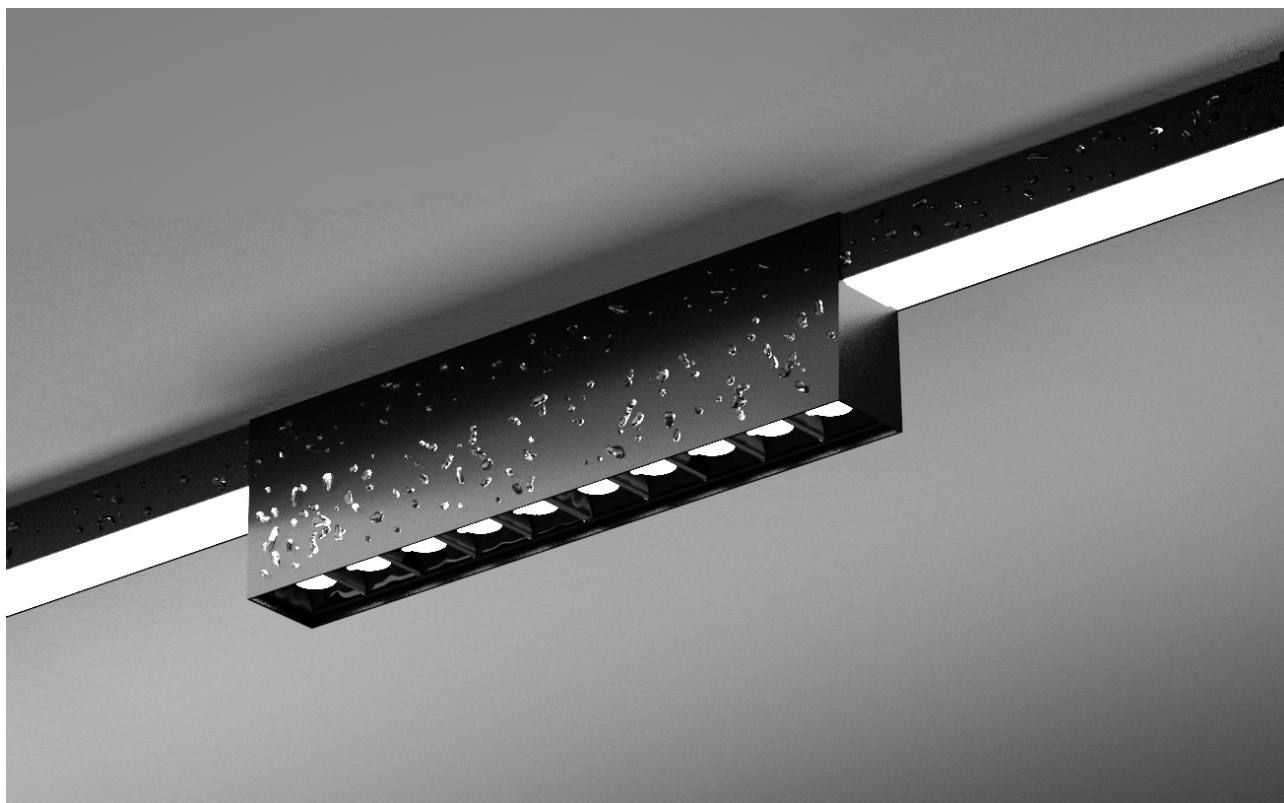

# Outdoor

**BENEITO FAURE**  
passion for led light

New

Ice 5

Ice 10

\*Need power supply (page 408).

Technical Information

Power	10W	20W
Installation	Outdoor Track	Outdoor Track
Color Temperature	2.700K / 3.000K	2.700K / 3.000K
Lumens	685 lm	1.110 lm
Material	Aluminium	Aluminium
Finishes	White / Black	White / Black