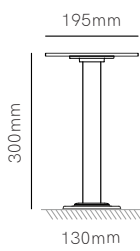

Clos 8W base 30cm

Clos 16W base 30cm

*Need Clos (page 561).

Technical Information

Installation	Surface / Floor	Surface / Floor
Material	Aluminium	Aluminium
Finishes	White / Black / Corten	White / Black / Corten
Code	☐ 4882 ☒ 4883 ☒ 4884	☐ 4888 ☒ 4889 ☒ 4890