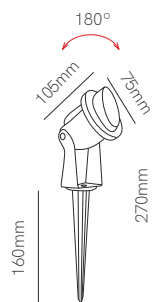

Caddie

Technical Information

Power	3W
Installation	Floor
Color Temperature	3.000K
Lumens	270 lm
Material	Aluminium
Finishes	Black / Corten
Code	3581 4923

*Spike included.

3 YEARS WARRANTY |
35.000 HOURS |
IP 65 |
100/277 VAC |
PF >0,6 |
CRI ≥72 |
CABLE 24CM |
45° |
50/60 Hz |
IK05 |
+40°C / -20°C |
1/50