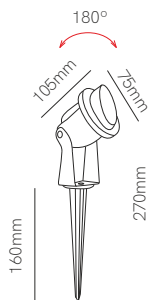

Fade

Technical Information

Power	5W
Installation	Floor
Color Temperature	3.000K
Lumens	450 lm
Material	Aluminium
Finishes	Black / Corten
Code	 3580 4924

*Spike included.

3 YEARS WARRANTY |
35.000 HOURS |
IP 65 |
100/277 VAC |
PF >0,6 |
CRI ≥80 |
CABLE 24CM |
45° |
50/60 Hz |
IK05 |
+40°C / -20°C |
1/50