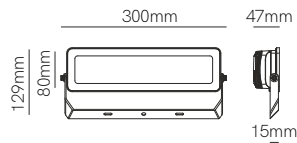

Wech

Technical Information

Power	10W
Installation	Portable
Color Temperature	Switch 3.000K / 4.000K / 5.000K
Lumens	600 lm
Material	Aluminium & Polycarbonate
Finishes	White / Black
Code	☐ 5004 ☒ 5005

Clamp, lyre and charger included.