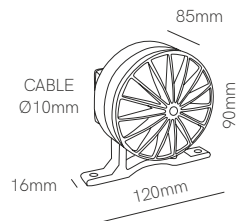

Nik

Technical Information

Power	5W
Installation	Surface
Color Temperature	3.000K / 4.000K
Lumens	340 lm / 350 lm
Material	Aluminium
Finishes	Gray
Code	<table border="0"> <tr> <td>■</td> <td>3.000K</td> <td>4291</td> </tr> <tr> <td>■</td> <td>4.000K</td> <td>4292</td> </tr> </table>

*Integrated driver.

3 YEARS WARRANTY | 20.000 HOURS | IP 65 | 100/277 VAC | PF >0,6 | CRI ≥70 | 5° | 50/60 Hz | IK05 | +40°C / -20°C | 1/40