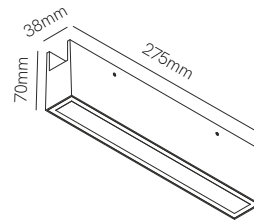

# Outdoor

**BENEITO FAURE**  
passion for led light

New

Ice 5

Ice 10

\*Need power supply (page 408).

Technical Information

Power	10W	20W
Installation	Outdoor Track	Outdoor Track
Color Temperature	2.700K / 3.000K	2.700K / 3.000K
Lumens	685 lm	1.110 lm
Material	Aluminium	Aluminium
Finishes	White / Black	White / Black