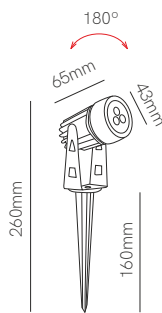

Technical Information

Power	3W	7W
Installation	Floor	Floor
Color Temperature	3.000K	3.000K
Lumens	240 lm	450 lm
Material	Aluminium	Aluminium
Finishes	Black / Corten	White / Black / Corten

Code	■ 4134	□ 4690
	■ 4922	■ 4692
		■ 4693

100/277 VAC | 20.000 HOURS | PF >0,6 | 30° | IK05 | 220/240 VAC | 30.000 HOURS | PF >0,9 | 40° | IK08

*Spike included.

3 YEARS WARRANTY | IP 65 | → | CRI ≥80 | | CABLE 24CM | 50/60 Hz | +40°C -20°C | 1/50