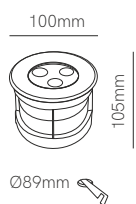

Sigma 3W

Sigma 17W

Technical Information

Power	3W	17W
Installation	Recessed	Recessed
Color Temperature	3.000K	3.000K
Lumens	210 lm	1.440 lm
Material	Aluminium	Aluminium
Finishes	Brushed	Brushed

Code	■ 3.000K 4251	■ 3.000K 4135

PF >0,6 |

PF >0,9 |

*Integrated driver. Drainage (min. 300mm).

|
|
|
|
|
|
|
|
|
|
|