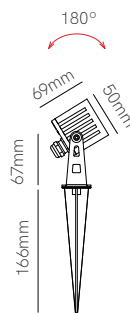

Technical Information

Power	3W	7W
Installation	Floor	Floor
Color Temperature	3.000K	3.000K
Lumens	240 lm	450 lm
Material	Aluminium	Aluminium
Finishes	Black / Corten	White / Black / Corten

Code	■ 4134	□ 4690
	■ 4922	■ 4692
		■ 4693

100/277 VAC | 20.000 HOURS | PF >0,6 | 30° | IK05 | 220/240 VAC | 30.000 HOURS | PF >0,9 | 40° | IK08

*Spike included.

3 YEARS WARRANTY | IP 65 | → | CRI ≥80 | | CABLE 24CM | 50/60 Hz | +40°C -20°C | 1/50