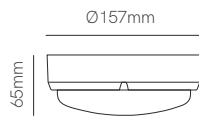

PF >0,6 | 250°

PF >0,6 | 180°

PF >0,9 | 180°

\*IP65 connection box included.

Selen

Technical Information

Power	12W
Installation	Surface
Color Temperature	3.000K / 4.000K
Lumens	1.200 lm / 1.250 lm
Material	Polycarbonate
Finishes	White / Black