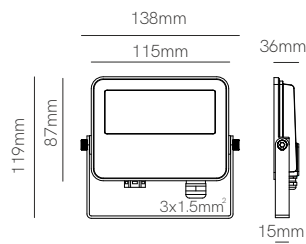

Technical Information

Power	10W	20W
Installation	Surface	Surface
Color Temperature	Switch 3.000K / 4.000K / 5.000K	Switch 3.000K / 4.000K / 5.000K
Lumens	1.200 lm	2.400 lm
Material	Aluminium	Aluminium
Finishes	White / Black / Gray	White / Black / Gray
Code	☐ 4679 ☒ 4680 ☐ 4681	☐ 4682 ☒ 4683 ☐ 4684

Accessories

3 YEARS WARRANTY | 25.000 HOURS | → | IP 65 | 180/260 VAC | PF >0,9 | CRI ≥80 | | 115° | 50/60 Hz | IK08 | +45°C / -20°C | AKZO NOBEL | CCT SWITCH | >1KV