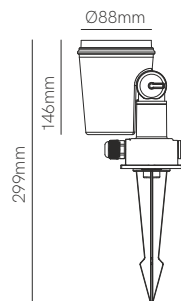

Fix

Technical Information

Installation	Surface / Floor
Material	Polypropylene
Finishes	Black
Lamp Holder	E27
Code	■ 4820

*Spike included. Recommended lamp Par 38 (page 704).

3 YEARS WARRANTY | IP 65 | 50/60 Hz | 1/6