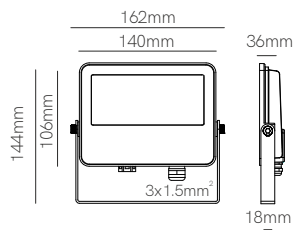

Sky switch 30W

Sky switch 40W

Technical Information

Power	30W	40W
Installation	Surface	Surface
Color Temperature	Switch 3.000K / 4.000K / 5.000K	Switch 3.000K / 4.000K / 5.000K
Lumens	3.600 lm	4.800 lm
Material	Aluminium	Aluminium
Finishes	White / Black / Gray	White / Black / Gray
Code	☐ 4685 ☒ 4686 ☒ 4687	☐ 4688 ☒ 4689 ☒ 4694

Accessories

3 YEARS WARRANTY | 25.000 HOURS | → | IP 65 | 180/260 VAC | PF >0,9 | CRI ≥80 | | 115° | 50/60 Hz | | +45°C / -20°C | AKZO NOBEL | CCT SWITCH | >1KV