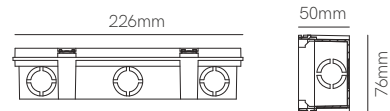

\*Recessed and surface box included.

New

Tween surface

Tween recessed

Recessed box included

Technical Information

Power	5W	5W
Installation	Surface	Recessed
Color Temperature	Switch 2.700K / 3.200K / 4.000K	Switch 2.700K / 3.200K / 4.000K
Lumens	360 lm	360 lm
Material	Polycarbonate	Polycarbonate
Finishes	White / Black / Corten	White / Black / Corten
Code	<input type="checkbox"/> 5196 <input checked="" type="checkbox"/> 5197 <input type="checkbox"/> 5198	<input type="checkbox"/> 5199 <input checked="" type="checkbox"/> 5200 <input type="checkbox"/> 5201