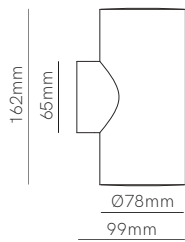

Sunset round

Sunset square