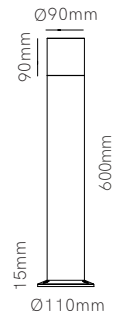

Tura 60

Technical Information

Power	12W	12W
Installation	Floor	Floor
Color Temperature	3.000K / 4.000K	3.000K / 4.000K
Lumens	950 lm / 960 lm	950 lm / 960 lm
Material	Aluminium and Methacrylate	Aluminium and Methacrylate
Finishes	White / Black / Corten	White / Black / Corten

Code	☐ 3.000K 4849	☐ 3.000K 4855
	☐ 4.000K 4850	☐ 4.000K 4856
	☒ 3.000K 4851	☒ 3.000K 4857
	☒ 4.000K 4852	☒ 4.000K 4858
	☒ 3.000K 4853	☒ 3.000K 4859
	☒ 4.000K 4854	☒ 4.000K 4860

1/6

1/4

3 YEARS WARRANTY | 30.000 HOURS | → | IP 65 | 220/240 VAC | PF >0,9 | CRI ≥80 | | 180° | 50/60 Hz | | +50°C / -20°C