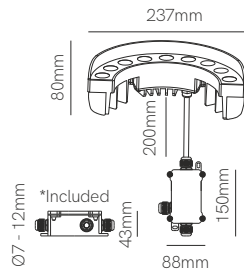

Signal

Technical Information

Power	9W
Installation	Floor / Tree trunk
Color Temperature	3.000K
Lumens	720 lm
Material	Aluminium
Finishes	Dark gray
Code	■ 3.000K 4290

*Integrated driver. IP65 connection box included.

3 YEARS WARRANTY | 20.000 HOURS | → | IP 65 | 100/277 VAC | PF >0,6 | CRI ≥80 | CABLE 20CM | 30° | 50/60 Hz | IK05 | +40°C / -20°C | 1/25