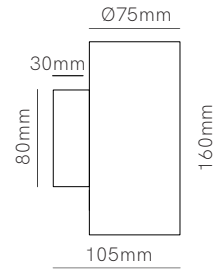

*GU10 Bulbholder included.

Technical Information

Installation	Surface	Surface
Material	Aluminium	Aluminium
Finishes	White / Black / Corten	White / Black / Corten
Bulbholder	50mm GU10	50mm GU10
Code	☐ 5012 ☐ 5013 ☐ 5014 ☐ Custom RAL	☐ 5015 ☐ 5016 ☐ 5017 ☐ Custom RAL

ⓘ Consult delivery terms and conditions.