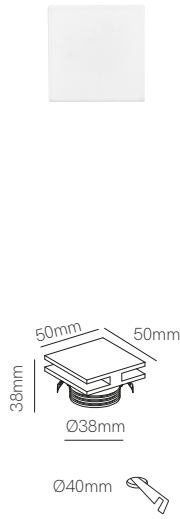

Port

Grow

Steps

*Recessed box included.

Technical Information

Power	4W	4W	4W
Installation	Recessed	Recessed	Recessed
Color Temperature	3.000K	3.000K	3.000K
Lumens	60 lm	60 lm	60 lm
Material	Aluminium	Aluminium	Aluminium
Finishes	White / Black	White / Black	White / Black
Code	☐ 4112 ☐ 4113 ☒ Custom RAL	☐ 4106 ☐ 4107 ☒ Custom RAL	☐ 4110 ☐ 4111 ☒ Custom RAL
	120°	120°	120°

Consult delivery terms and conditions.

3 YEARS WARRANTY | 25.000 HOURS | IP 20 | 220/240 VAC | PF >0,5 | CRI ≥80 | | 50/60 Hz | | +50°C / -20°C |