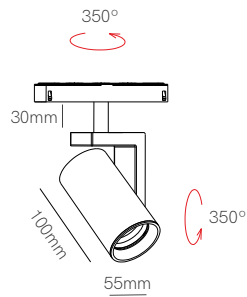

*Need power supply (page 408).

Technical Information

Power	8W	8W
Installation	Magnet Track	Magnet Track
Color Temperature	Dali 2.700K - 4.000K	Dali 2.700K - 4.000K
Lumens	570 lm	570 lm
Material	Aluminium	Aluminium
Finishes	White / Black	White / Black
Code	☐ 5037 ☒ 5038 ☒ Custom RAL	☐ 5039 ☒ 5040 ☒ Custom RAL

① Consult delivery terms and conditions.