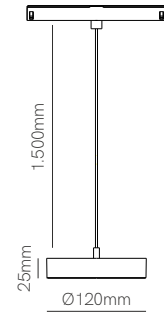

New

New

Cookie 48V

Cookie 48V

Cookie suspension 48V

*Need power supply (page 408).

Technical Information

Power	12W	12W	12W
Installation	Magnet Track	Magnet Track	Magnet Track
Color Temperature	2.700K / 3.000K	Dali 2.700K - 4.000K	Dali 2.700K - 4.000K
Lumens	940 lm / 950 lm	500 lm - 700 lm	500 lm - 700 lm
Material	Aluminium	Aluminium	Aluminium
Finishes	White / Black	White / Black	White / Black

Code	☐ 2.700K 4772	☐ 5181	☐ 5185
	☐ 3.000K 4773	☒ 5182	☒ 5186
	☒ 2.700K 4774	Custom RAL	Custom RAL
	☒ 3.000K 4775		
	Custom RAL		

26.000 HOURS

30.000 HOURS

30.000 HOURS

Consult delivery terms and conditions.

3 YEARS WARRANTY | IP 20 | 48V DC | UGR <19 | CRI ≥90 | 38° | +40°C / -20°C | 1/20