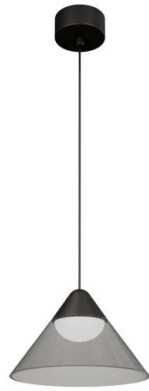

Technical Information

Power	6W	6W
Installation	Surface	Recessed
Color Temperature	2.700K / 3.000K	2.700K / 3.000K
Lumens	350 lm / 360 lm	350 lm / 360 lm
Material	Aluminium and acrylic	Aluminium and acrylic
Finishes	White-transparent / Black-transparent / Black-gray	White-transparent / Black-transparent / Black-gray
Code	4814 White-transp. 2.700K 4815 White-transp. 3.000K 4816 Black-transp. 2.700K 4817 Black-transp. 3.000K 4818 Black-gray 2.700K 4819 Black-gray 3.000K	4808 White-transp. 2.700K 4809 White-transp. 3.000K 4810 Black-transp. 2.700K 4811 Black-transp. 3.000K 4812 Black-gray 2.700K 4813 Black-gray 3.000K

3 YEARS WARRANTY | 26.000 HOURS | → | IP 20 | 220/240 VAC | UGR <19 | PF >0,5 | CRI ≥90 | 90° | 50/60 Hz | +40°C / -20°C | 1/12