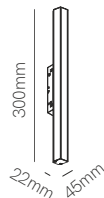

*Need power supply (page 408).

Technical Information

Power	7,5W	15W	30W
Installation	Magnet Track	Magnet Track	Magnet Track
Color Temperature	2.700K / 3.000K	2.700K / 3.000K	2.700K / 3.000K
Lumens	310 lm / 320 lm	740 lm / 760 lm	1.000 lm / 1.050 lm
Material	Aluminium	Aluminium	Aluminium
Finishes	Black	Black	Black

Code	■ 2.700K 5202 New	■ 2.700K 5203 New	■ 2.700K 5204 New
	■ 3.000K 4784	■ 3.000K 4785	■ 3.000K 4786

1/25

1/25

1/20

3 YEARS WARRANTY | 26.000 HOURS | IP 20 | 48V DC | UGR <19 | CRI ≥90 | | 100° | +40°C / -20°C