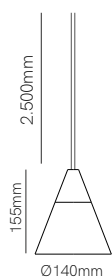

Zoe XL suspension

*Base not included. You need to choose a base to complete the instalation.

Technical Information

Power	15W
Installation	Surface / Recessed
Color Temperature	Switch 2.700K / 3.200K / 4.000K
Lumens	1.100 lm
Material	Aluminium
Finishes	White / Black

Code	☐ 5094
	☒ 5095
	Custom RAL

Consult delivery terms and conditions.

Accessories

Surface Base 15W Ø75x33mm ☐ 5122 ☒ 5123	Recessed Base 15W Ø90x22mm / Ø80mm ☐ 5124 ☒ 5125	Wire holder ☐ 5106 ☒ 5107	Additional wire (1m) ☐ 5128 ☒ 5129	Side base / Front base Ø250mm Side base / Front base Ø280mm Side base / Front base Ø330mm

*See pages 416 and 418 for available codes of Side base and Front base.