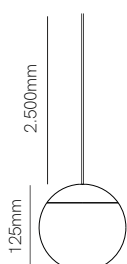

Bora XL suspension

*Base not included. You need to choose a base to complete the installation.

Technical Information

Power	15W
Installation	Surface / Recessed
Color Temperature	Switch 2.700K / 3.200K / 4.000K
Lumens	1.100 lm
Material	Aluminium
Finishes	White / Black

Code	☐ 5086
	☒ 5087
	Custom RAL

Consult delivery terms and conditions.

Accessories

Surface Base 15W
Ø75x33mm
☐ 5122
☒ 5123

Recessed Base 15W
Ø90x22mm / Ø80mm
☐ 5124
☒ 5125

Wire holder
☐ 5106
☒ 5107

Additional wire (1m)
☐ 5128
☒ 5129

Side base / Front base Ø250mm
Side base / Front base Ø280mm
Side base / Front base Ø330mm

*See pages 416 and 418 for available codes of Side base and Front base.

3 YEARS WARRANTY |
30.000 HOURS |
IP 20 |
100/277 VAC |
UGR <19 |
PF >0,9 |
CRI ≥93 |
 |
38° |
50/60 Hz |
 +45°C / -20°C |
 CCT SWITCH |
 1/20