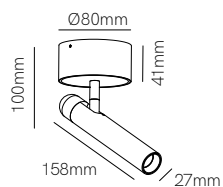

New

Alp surface

Technical Information

Power	4,5W
Installation	Surface
Color Temperature	2.700K / 3.000K
Lumens	220 lm
Material	Aluminium
Finishes	White / Black

Code	☐	2.700K	5357
	☐	3.000K	5358
	☒	2.700K	5360
	☒	3.000K	5361

3 YEARS WARRANTY | 30.000 HOURS | IP 20 | 220/240 VAC | UGR <19 | PF >0,5 | CRI ≥90 | ⚡ | 36° | 50/60 Hz | 🌡️ +40°C / -20°C | 1/18