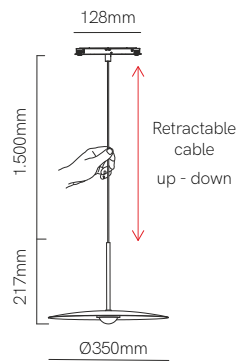

New

Hat 48V

*Need power supply (page 408).

Technical Information

Power	8W
Installation	Magnet Track
Color Temperature	2.700K / 3.000K
Lumens	835 lm
Material	Aluminium
Finishes	White / Black

Code	☐	2.700K	5363
	☐	3.000K	5364
	☒	2.700K	5366
	☒	3.000K	5367

3 YEARS WARRANTY | 30.000 HOURS | → | IP 20 | 48V DC | | | 83° | +40°C / -20°C |