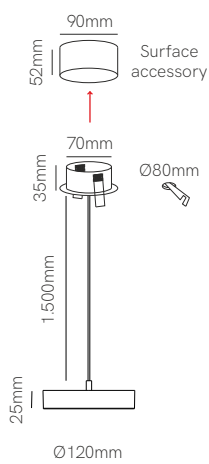

New

Cookie suspension

*Includes surface and recessed base.

Technical Information

Power	12W
Installation	Surface / Recessed
Color Temperature	Switch 2.700K / 3.200K / 4.000K
Lumens	985 lm
Material	Aluminium
Finishes	White / Black

Code	☐ 5183
	☒ 5184
	Custom RAL

Consult delivery terms and conditions.

3 YEARS WARRANTY | 30.000 HOURS | IP 20 | 100/277 VAC | UGR <19 | PF >0,9 | CRI ≥90 | | 38° | 50/60 Hz | TRIAC DIMM | +40°C / -20°C | CCT SWITCH | 1/20