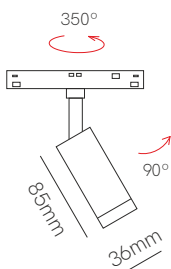

New

Diro

*Need power supply (page 408).

Technical Information

Power	7W
Installation	Magnet Track
Color Temperature	Dali 2.700K - 6.500K
Lumens	420 lm
Material	Aluminium
Finishes	White / Black
Code	☐ 5239 ☒ 5238

Accessories

Honeycomb anti-glare (Included)

5 YEARS WARRANTY | 50.000 HOURS | IP 20 | 48V DC | UGR <10 | CRI ≥90 | III | 36° | +40°C / -20°C | DALI 2 | 1/20