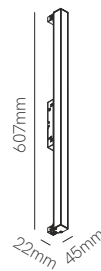

*Need power supply (page 408).

Technical Information

Power	7,5W	15W	30W
Installation	Magnet Track	Magnet Track	Magnet Track
Color Temperature	2.700K / 3.000K	2.700K / 3.000K	2.700K / 3.000K
Lumens	310 lm / 320 lm	740 lm / 760 lm	1.000 lm / 1.050 lm
Material	Aluminium	Aluminium	Aluminium
Finishes	Black	Black	Black

Code	■ 2.700K 5202 New	■ 2.700K 5203 New	■ 2.700K 5204 New
	■ 3.000K 4784	■ 3.000K 4785	■ 3.000K 4786

1/25

1/25

1/20

3 YEARS WARRANTY | 26.000 HOURS | IP 20 | 48V DC | UGR <19 | CRI ≥90 | | 100° | +40°C / -20°C