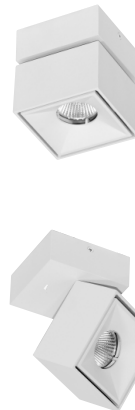

Mini rubyc dimmable

Mini rubyc

Technical Information

Power	7W	7W
Installation	Surface	Surface
Color Temperature	Switch 2.700K / 3.200K / 4.000K	Switch 2.700K / 3.200K / 4.000K
Lumens	850 lm	850 lm
Material	Aluminium	Aluminium
Finishes	White / Black	Black

Code	☐ 4332-N ☒ 4333-N ☒ Custom RAL	☒ 4333 ☒ Custom RAL

ⓘ Consult delivery terms and conditions.

3 YEARS WARRANTY | 30.000 HOURS | IP 20 | 220/240 VAC | PF >0,9 | CRI ≥80 | 40° | 50/60 Hz | +40°C / -20°C | CCT SWITCH | AKZO NOBEL | 1/30