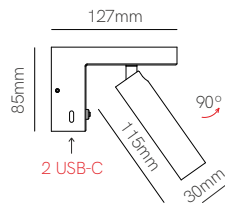

New

Beam

Technical Information

Power	5W
Installation	Surface
Color Temperature	2.700K
Lumens	380 lm / 190 lm / 95 lm
Material	Aluminium
Finishes	White / Black
Code	☐ 5157 ☒ 5158

*Charger by USB-C.