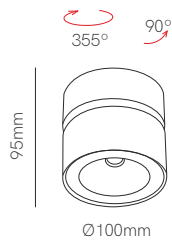

Concord dimmable

Technical Information

Power	14W
Installation	Surface
Color Temperature	Switch 2.700K / 3.200K / 4.000K
Lumens	1.205 lm
Material	Aluminium
Finishes	White / Black

Code	☐ 5071
	☐ 5072
	Custom RAL

Consult delivery terms and conditions.

3 YEARS WARRANTY | 30.000 HOURS | IP 20 | 220/240 VAC | PF >0,9 | CRI ≥97 | | 40° | 50/60 Hz | +40°C / -10°C | TRIAC DIMM | CCT SWITCH | AKZO NOBEL | 1/4/12