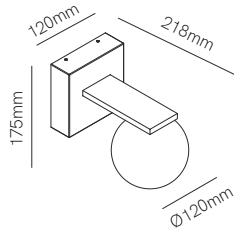

Code: **9** **7** **4**

Consult delivery terms and conditions.
*Create your code according to your preferences.

New

Sphere wall

Sphere Alp wall

Technical Information

Power	9W	20W
Installation	Surface	Surface
Color Temperature	2.700K / 3.000K	2.700K / 3.000K
Lumens	465 lm	680 lm
Material	Aluminium and glass	Aluminium and glass
Finishes	White / Black	White / Black