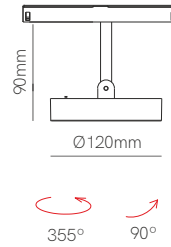

New

New

Cookie 48V

Cookie 48V

Cookie suspension 48V

*Need power supply (page 408).

Technical Information

Power	12W	12W	12W
Installation	Magnet Track	Magnet Track	Magnet Track
Color Temperature	2.700K / 3.000K	Dali 2.700K - 4.000K	Dali 2.700K - 4.000K
Lumens	940 lm / 950 lm	500 lm - 700 lm	500 lm - 700 lm
Material	Aluminium	Aluminium	Aluminium
Finishes	White / Black	White / Black	White / Black

Code	☐ 2.700K 4772	☐ 5181	☐ 5185
	☐ 3.000K 4773	☒ 5182	☒ 5186
	☒ 2.700K 4774	Custom RAL	Custom RAL
	☒ 3.000K 4775		
	Custom RAL		

26.000 HOURS

30.000 HOURS

30.000 HOURS

Consult delivery terms and conditions.

3 YEARS WARRANTY | IP 20 | 48V DC | UGR <19 | CRI ≥90 | 38° | +40°C / -20°C | 1/20