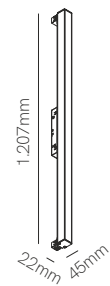

Tram 48V 4,5W

Tram 48V 9W

*Need power supply (page 408).

Technical Information

Power	4,5W	9W
Installation	Magnet Track	Magnet Track
Color Temperature	2.700K / 3.000K	2.700K / 3.000K
Lumens	300 lm / 310 lm	690 lm / 710 lm
Material	Aluminium	Aluminium
Finishes	White / Black	White / Black

3 YEARS WARRANTY | 26.000 HOURS | IP 20 | 48V DC | UGR <19 | CRI ≥90 | III | 24° | +40°C / -20°C | 1/50

Line 48V 7,5W

Line 48V 15W

Line 48V 30W

*Need power supply (page 408).

Technical Information

Power	7,5W	15W	30W
Installation	Magnet Track	Magnet Track	Magnet Track
Color Temperature	2.700K / 3.000K	2.700K / 3.000K	2.700K / 3.000K
Lumens	310 lm / 320 lm	740 lm / 760 lm	1.000 lm / 1.050 lm
Material	Aluminium	Aluminium	Aluminium
Finishes	Black	Black	Black