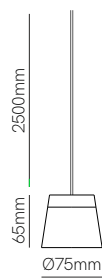

Lievo suspension

*Base not included. You need to choose a base to complete the installation.

Technical Information

Power	8W
Installation	Surface / Recessed
Color Temperature	Switch 2.700K / 3.200K / 4.000K
Lumens	570 lm
Material	Aluminium
Finishes	White / Black

Code	☐ 5088
	☒ 5089
	Custom RAL

Consult delivery terms and conditions.

Accessories

- Surface Base 8W
  Ø75x33mm
  ☐ 5118
  ☒ 5119
- Recessed Base 8W
  Ø90x22mm / Ø80mm
  ☐ 5120
  ☒ 5121
- Wire holder
  ☐ 5106
  ☒ 5107
- Additional wire (1m)
  ☐ 5128
  ☒ 5129
- Side base / Front base Ø250mm
  Side base / Front base Ø280mm
  Side base / Front base Ø330mm

*See pages 416 and 418 for available codes of Side base and Front base.

3 YEARS WARRANTY |
30.000 HOURS |
IP 20 |
100/277 VAC |
UGR <19 |
PF >0,9 |
CRI ≥93 |
 |
38° |
50/60 Hz |
 +45°C / -20°C |
 CCT SWITCH |
 1/20