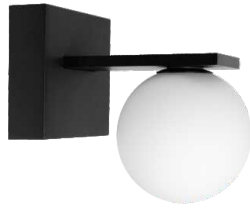

Code: **9** **7** **4**

Consult delivery terms and conditions.
*Create your code according to your preferences.

New

Sphere wall

Sphere Alp wall

Technical Information

Power	9W	20W
Installation	Surface	Surface
Color Temperature	2.700K / 3.000K	2.700K / 3.000K
Lumens	465 lm	680 lm
Material	Aluminium and glass	Aluminium and glass
Finishes	White / Black	White / Black