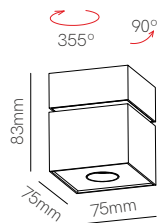

Mini rubyc dimmable

Mini rubyc

Technical Information

Power	7W	7W
Installation	Surface	Surface
Color Temperature	Switch 2.700K / 3.200K / 4.000K	Switch 2.700K / 3.200K / 4.000K
Lumens	850 lm	850 lm
Material	Aluminium	Aluminium
Finishes	White / Black	Black

Code	☐ 4332-N ☒ 4333-N ☒ Custom RAL	☒ 4333 ☒ Custom RAL

ⓘ Consult delivery terms and conditions.

3 YEARS WARRANTY | 30.000 HOURS | IP 20 | 220/240 VAC | PF >0,9 | CRI ≥80 | 40° | 50/60 Hz | +40°C / -20°C | CCT SWITCH | AKZO NOBEL | 1/30