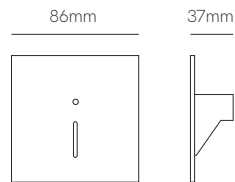

Lao

*Recessed box, white and black cover included.

Technical Information

Power	1,5W
Installation	Recessed
Color Temperature	Switch 2.700K / 3.200K / 4.000K
Lumens	20 lm
Material	Aluminium
Finishes	White / Black

Code	☐ ☐ 5027 ☐ Custom RAL

ⓘ Consult delivery terms and conditions.

3 YEARS WARRANTY | 25.000 HOURS | IP 20 | 175/265 VAC | PF >0,4 | CRI ≥80 | 38° | 50/60 Hz | +45°C / -20°C | 6-8m | ON/OFF | OFF 30 sec | CCT SWITCH | 1/50