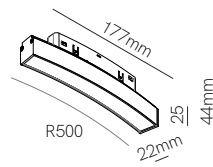

New

Curve tram 48V

Curve line 48V

*Need power supply (page 408).

Technical Information

Power	6W	8W
Installation	Magnet Track	Magnet Track
Color Temperature	2.700K / 3.000K	2.700K / 3.000K
Lumens	500 lm	300 lm
Material	Aluminium	Aluminium
Finishes	White / Black	White / Black

Code	☐ 2.700K 5309	☐ 2.700K 5313
	☐ 3.000K 5310	☐ 3.000K 5314
	☒ 2.700K 5311	☒ 2.700K 5315
	☒ 3.000K 5312	☒ 3.000K 5316

3 YEARS WARRANTY | 30.000 HOURS | IP 20 | 48V DC | UGR <19 | CRI ≥90 | III | +40°C / -20°C | 1/40