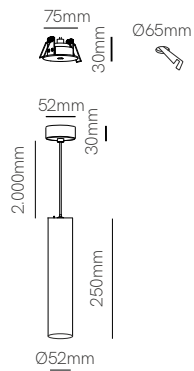

*All versions included surface base (mounted) and recessed base (not mounted).

Technical Information

Installation	Surface / Recessed	Surface / Recessed
Material	Aluminium	Aluminium
Finishes	White / Black / Chrome	White / Black / Chrome
Code	☐ 4465 ☒ 4466 ☐ 4954 ☒ Custom RAL	☐ 4467 ☒ 4468 ☐ 4955 ☒ Custom RAL

1/8

1/4

ⓘ Consult delivery terms and conditions.

3 YEARS WARRANTY | IP 20 | 220/240 VAC