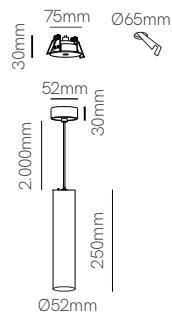

Atmos 25

Atmos 45

Technical Information

Power	7W	10W
Installation	Surface / Recessed	Surface / Recessed
Color Temperature	Switch 2.700K / 3.200K / 4.000K	Switch 2.700K / 3.200K / 4.000K
Lumens	770 lm	1.100 lm
Material	Aluminium	Aluminium
Finishes	White / Black / Chrome	White / Black / Chrome
Code	☐ 4461 ☒ 4462 ☐ 4952 ☒ Custom RAL	☐ 4463 ☒ 4464 ☐ 4953 ☒ Custom RAL

Consult delivery terms and conditions.

Accessories

Included with:
4461 / 4463

Included with:
4461 / 4462 / 4463 / 4464

*All versions included surface base (mounted) and recessed base (not mounted).

3 YEARS WARRANTY | 30.000 HOURS | IP 20 | 220/240 VAC | UGR <19 | PF >0,9 | CRI ≥80 | 15° 38° 60° | 50/60 Hz | +50°C -20°C | CCT SWITCH