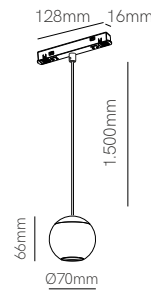

*Need power supply (page 408).

Technical Information

Power	4,5W	8,5W
Installation	Magnet Track	Magnet Track
Color Temperature	2.700K / 3.000K	2.700K / 3.000K
Lumens	315 lm / 325 lm	610 lm / 620 lm
Material	Aluminium	Aluminium
Finishes	White / Black / Chrome / Rose gold	White / Back / Chrome / Rose gold

Code	☐ 2.700K	4581	☐ 2.700K	4573
	☐ 3.000K	4582	☐ 3.000K	4574
	☒ 2.700K	4583	☒ 2.700K	4575
	☒ 3.000K	4584	☒ 3.000K	4576
	☐ 2.700K	4585	☐ 2.700K	4577
	☐ 3.000K	4586	☐ 3.000K	4578
	☐ 2.700K	4587	☐ 2.700K	4579
	☐ 3.000K	4588	☐ 3.000K	4580

UGR <10 | 38°

UGR <15 | 36°

3 YEARS WARRANTY | 26.000 HOURS | IP 20 | 48V DC | CRI >93 | III | +40°C / -20°C | 1/18