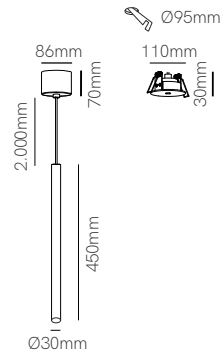

*Need Tuya Smart App to work.

Technical Information

Power	6W	6W
Installation	Surface / Recessed	Surface / Recessed
Color Temperature	Tuya 2.700K - 4.000K	Tuya 2.700K - 4.000K
Lumens	460 lm	460 lm
Material	Aluminium	Aluminium
Finishes	White / Black / Chrome	White / Black / Chrome
Code	☐ 4930 ☒ 4931 ☐ 4932 ☒ Custom RAL	☐ 4750 ☒ 4751 ☐ 4752 ☒ Custom RAL

ⓘ Consult delivery terms and conditions.

Accessories

*See page 8 for Gateway additional info.

*All versions included surface base (mounted) and recessed base (not mounted).

3 YEARS WARRANTY | 30.000 HOURS | IP 20 | 220/240 VAC | UGR <19 | PF >0,9 | CRI ≥90 | 45° | 50/60 Hz | +50°C / -10°C | IK03 | tuya | 1/10