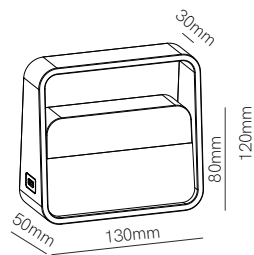

New

Bag

Technical Information

Power	2W
Installation	Portable
Color Temperature	3.000K
Lumens	50 lm
Material	Aluminium
Finishes	White / Black / Brushed Gold / Champagne

Code	☐ 5329
	☐ 5330
	☐ 5331
	☐ 5332

3 YEARS WARRANTY BATTERY 2 YEARS | 30.000 HOURS | 2,5 HOURS | 3,5 HOURS | USB-C 5V | 1.800 mAh | IP 20 | CRI ≥90 | 180° | DIMMABLE | IK06 | +40°C -20°C | 1/20