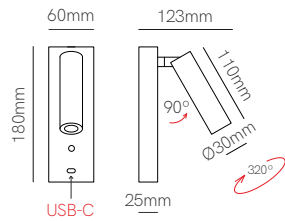

*Charger by USB-C.

New

Pure

Technical Information

Power	4W
Installation	Surface
Color Temperature	2.700K
Lumens	155 lm / 80 lm / 40 lm
Material	Aluminium
Finishes	White / Black
Code	<input type="checkbox"/> 5159 <input checked="" type="checkbox"/> 5160