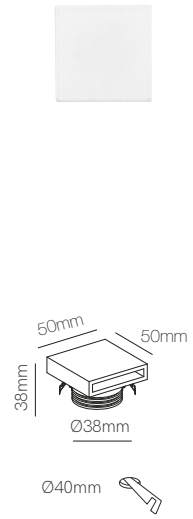

Port

Grow

Steps

*Recessed box included.

Technical Information

Power	4W	4W	4W
Installation	Recessed	Recessed	Recessed
Color Temperature	3.000K	3.000K	3.000K
Lumens	60 lm	60 lm	60 lm
Material	Aluminium	Aluminium	Aluminium
Finishes	White / Black	White / Black	White / Black
Code	☐ 4112 ☐ 4113 ☒ Custom RAL	☐ 4106 ☐ 4107 ☒ Custom RAL	☐ 4110 ☐ 4111 ☒ Custom RAL
	120°	120°	120°

Consult delivery terms and conditions.

3 YEARS WARRANTY | 25.000 HOURS | IP 20 | 220/240 VAC | PF >0,5 | CRI ≥80 | | 50/60 Hz | | +50°C / -20°C |