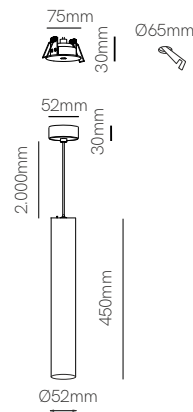

*All versions included surface base (mounted) and recessed base (not mounted).

Technical Information

Installation	Surface / Recessed	Surface / Recessed
Material	Aluminium	Aluminium
Finishes	White / Black / Chrome	White / Black / Chrome
Code	☐ 4465 ☒ 4466 ☐ 4954 ☒ Custom RAL	☐ 4467 ☒ 4468 ☐ 4955 ☒ Custom RAL

1/8

1/4

ⓘ Consult delivery terms and conditions.

3 YEARS WARRANTY | IP 20 | 220/240 VAC