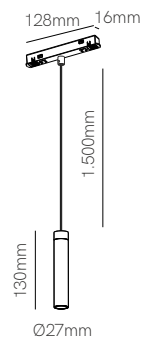

*Need power supply (page 408).

Technical Information

Power	4,5W	4,5W
Installation	Magnet Track	Magnet Track
Color Temperature	2.700K / 3.000K	2.700K / 3.000K
Lumens	260 lm / 270 lm	260 lm / 270 lm
Material	Aluminium	Aluminium
Finishes	White / Black	White / Black

Code	☐ 2.700K 4787	☐ 2.700K 4791
	☐ 3.000K 4788	☐ 3.000K 4792
	☒ 2.700K 4789	☒ 2.700K 4793
	☒ 3.000K 4790	☒ 3.000K 4794
	Custom RAL	Custom RAL

1/20

1/25

Consult delivery terms and conditions.

3 YEARS WARRANTY | 26.000 HOURS | IP 20 | 48V DC | UGR <19 | CRI ≥90 | 38° | +40°C / -20°C