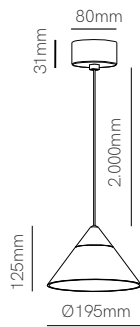

1/8

1/4

ⓘ Consult delivery terms and conditions.

3 YEARS WARRANTY | IP 20 | 220/240 VAC

Ark surface

Ark recessed

Technical Information

Power	6W	6W
Installation	Surface	Recessed
Color Temperature	2.700K / 3.000K	2.700K / 3.000K
Lumens	350 lm / 360 lm	350 lm / 360 lm
Material	Aluminium and acrylic	Aluminium and acrylic
Finishes	White-transparent / Black-transparent / Black-gray	White-transparent / Black-transparent / Black-gray
Code	4814 White-transp. 2.700K 4815 White-transp. 3.000K 4816 Black-transp. 2.700K 4817 Black-transp. 3.000K 4818 Black-gray 2.700K 4819 Black-gray 3.000K	4808 White-transp. 2.700K 4809 White-transp. 3.000K 4810 Black-transp. 2.700K 4811 Black-transp. 3.000K 4812 Black-gray 2.700K 4813 Black-gray 3.000K