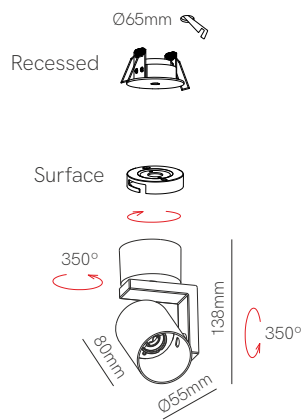

Volt round 3 GU10

*Included surface base (mounted) and recessed base (not mounted).

Technical Information

Installation	Surface / Recessed	Surface / Recessed
Material	Aluminium	Aluminium
Finishes	White / Black	White / Black
Code	☐ 5049 ☒ 5050 ☒ Custom RAL	☐ 5051 ☒ 5052 ☒ Custom RAL

ⓘ Consult delivery terms and conditions.