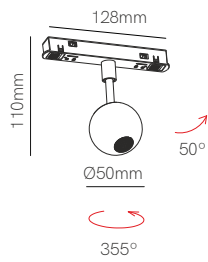

*Need power supply (page 408).

Technical Information

Power	4,5W	8,5W
Installation	Magnet Track	Magnet Track
Color Temperature	2.700K / 3.000K	2.700K / 3.000K
Lumens	315 lm / 325 lm	610 lm / 620 lm
Material	Aluminium	Aluminium
Finishes	White / Black / Chrome / Rose gold	White / Back / Chrome / Rose gold

Code	☐ 2.700K	4581	☐ 2.700K	4573
	☐ 3.000K	4582	☐ 3.000K	4574
	☒ 2.700K	4583	☒ 2.700K	4575
	☒ 3.000K	4584	☒ 3.000K	4576
	☐ 2.700K	4585	☐ 2.700K	4577
	☐ 3.000K	4586	☐ 3.000K	4578
	☐ 2.700K	4587	☐ 2.700K	4579
	☐ 3.000K	4588	☐ 3.000K	4580

UGR <10 | 38°

UGR <15 | 36°

3 YEARS WARRANTY | 26.000 HOURS | IP 20 | 48V DC | CRI >93 | III | +40°C / -20°C | 1/18