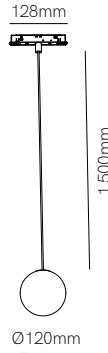

Tram 48V 4,5W

Tram 48V 9W

*Need power supply (page 408).

Technical Information

Power	4,5W	9W
Installation	Magnet Track	Magnet Track
Color Temperature	2.700K / 3.000K	2.700K / 3.000K
Lumens	300 lm / 310 lm	690 lm / 710 lm
Material	Aluminium	Aluminium
Finishes	White / Black	White / Black

3 YEARS WARRANTY | 26.000 HOURS | IP 20 | 48V DC | UGR <19 | CRI ≥90 | III | 24° | +40°C / -20°C | 1/50

Line 48V 7,5W

Line 48V 15W

Line 48V 30W

*Need power supply (page 408).

Technical Information

Power	7,5W	15W	30W
Installation	Magnet Track	Magnet Track	Magnet Track
Color Temperature	2.700K / 3.000K	2.700K / 3.000K	2.700K / 3.000K
Lumens	310 lm / 320 lm	740 lm / 760 lm	1.000 lm / 1.050 lm
Material	Aluminium	Aluminium	Aluminium
Finishes	Black	Black	Black

New

Curve tram 48V

Curve line 48V

*Need power supply (page 408).

Technical Information

Power	6W	8W
Installation	Magnet Track	Magnet Track
Color Temperature	2.700K / 3.000K	2.700K / 3.000K
Lumens	500 lm	300 lm
Material	Aluminium	Aluminium
Finishes	White / Black	White / Black

3 YEARS WARRANTY | 30.000 HOURS | IP 20 | 48V DC | UGR <19 | CRI ≥90 | III | +40°C / -20°C | 1/40

New

Sphere 48V

Sphere suspension 48V

*Need power supply (page 408).

Technical Information

Power	8W	8W
Installation	Magnet Track	Magnet Track
Color Temperature	2.700K / 3.000K	2.700K / 3.000K
Lumens	255 lm	255 lm
Material	Aluminium and glass	Aluminium and glass
Finishes	White / Black	White / Black