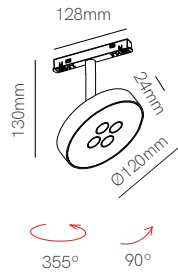

New

New

Cookie 48V

Cookie 48V

Cookie suspension 48V

*Need power supply (page 408).

Technical Information

Power	12W	12W	12W
Installation	Magnet Track	Magnet Track	Magnet Track
Color Temperature	2.700K / 3.000K	Dali 2.700K - 4.000K	Dali 2.700K - 4.000K
Lumens	940 lm / 950 lm	500 lm - 700 lm	500 lm - 700 lm
Material	Aluminium	Aluminium	Aluminium
Finishes	White / Black	White / Black	White / Black

Code	☐ 2.700K 4772	☐ 5181	☐ 5185
	☐ 3.000K 4773	☒ 5182	☒ 5186
	☒ 2.700K 4774	Custom RAL	Custom RAL
	☒ 3.000K 4775		
	Custom RAL		

26.000 HOURS

30.000 HOURS

30.000 HOURS

Consult delivery terms and conditions.

3 YEARS WARRANTY | IP 20 | 48V DC | UGR <19 | CRI ≥90 | 38° | +40°C / -20°C | 1/20