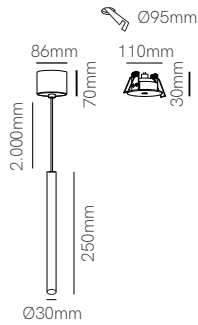

*Need Tuya Smart App to work.

Technical Information

Power	6W	6W
Installation	Surface / Recessed	Surface / Recessed
Color Temperature	Tuya 2.700K - 4.000K	Tuya 2.700K - 4.000K
Lumens	460 lm	460 lm
Material	Aluminium	Aluminium
Finishes	White / Black / Chrome	White / Black / Chrome
Code	☐ 4930 ☒ 4931 ☐ 4932 ☒ Custom RAL	☐ 4750 ☒ 4751 ☐ 4752 ☒ Custom RAL

ⓘ Consult delivery terms and conditions.

Accessories

*See page 8 for Gateway additional info.

*All versions included surface base (mounted) and recessed base (not mounted).

3 YEARS WARRANTY | 30.000 HOURS | IP 20 | 220/240 VAC | UGR <19 | PF >0,9 | CRI ≥90 | 45° | 50/60 Hz | +50°C / -10°C | IK03 | tuya | 1/10