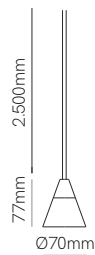

Zoe suspension

*Base not included. You need to choose a base to complete the installation.

Technical Information

Power	8W
Installation	Surface / Recessed
Color Temperature	Switch 2.700K / 3.200K / 4.000K
Lumens	570 lm
Material	Aluminium
Finishes	White / Black

Code	☐ 5092
	☒ 5093
	Custom RAL

Consult delivery terms and conditions.

Accessories

Surface Base 8W
Ø75x33mm
☐ 5118
☒ 5119

Recessed Base 8W
Ø90x22mm / Ø80mm
☐ 5120
☒ 5121

Wire holder
☐ 5106
☒ 5107