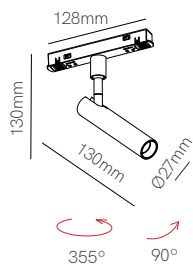

*Need power supply (page 408).

Technical Information

Power	4,5W	4,5W
Installation	Magnet Track	Magnet Track
Color Temperature	2.700K / 3.000K	2.700K / 3.000K
Lumens	260 lm / 270 lm	260 lm / 270 lm
Material	Aluminium	Aluminium
Finishes	White / Black	White / Black

Code	☐ 2.700K 4787	☐ 2.700K 4791
	☐ 3.000K 4788	☐ 3.000K 4792
	☒ 2.700K 4789	☒ 2.700K 4793
	☒ 3.000K 4790	☒ 3.000K 4794
	Custom RAL	Custom RAL

1/20

1/25

Consult delivery terms and conditions.

3 YEARS WARRANTY | 26.000 HOURS | IP 20 | 48V DC | UGR <19 | CRI ≥90 | 38° | +40°C / -20°C