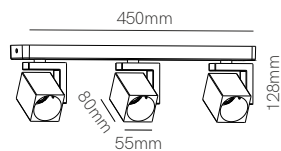

Technical Information

Installation	Surface
Material	Aluminium
Finishes	White / Black

Surface	Surface
Aluminium	Aluminium
White / Black	White / Black

Surface	Surface
Aluminium	Aluminium
White / Black	White / Black

Code	☐ 5053 ☒ 5054 ☒ Custom RAL

Code	☐ 5055 ☒ 5056 ☒ Custom RAL

Code	☐ 5055 ☒ 5056 ☒ Custom RAL

ⓘ Consult delivery terms and conditions.