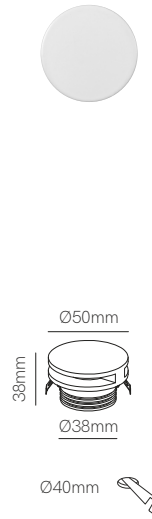

Port

Grow

Steps

*Recessed box included.

Technical Information

Power	4W	4W	4W
Installation	Recessed	Recessed	Recessed
Color Temperature	3.000K	3.000K	3.000K
Lumens	60 lm	60 lm	60 lm
Material	Aluminium	Aluminium	Aluminium
Finishes	White / Black	White / Black	White / Black
Code	☐ 4112 ☐ 4113 ☒ Custom RAL	☐ 4106 ☐ 4107 ☒ Custom RAL	☐ 4110 ☐ 4111 ☒ Custom RAL
	120°	120°	120°

Consult delivery terms and conditions.

3 YEARS WARRANTY | 25.000 HOURS | IP 20 | 220/240 VAC | PF >0,5 | CRI ≥80 | | 50/60 Hz | | +50°C / -20°C |