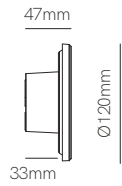

*Included 33mm base, optional 53mm base.

Technical Information

Power	6W	15W	20W
Installation	Surface	Surface	Surface
Color Temperature	Switch 2.700K / 3.200K / 4.000K	Switch 2.700K / 3.200K / 4.000K	Switch 2.700K / 3.200K / 4.000K
Lumens	600 lm	1.500 lm	2.000 lm
Material	Aluminium + pc / Pc (wood)	Aluminium + pc / Pc (wood)	Aluminium + pc / Pc (wood)
Finishes	White / Black / Wood / Corten	White / Black / Wood / Corten	White / Black / Wood / Corten
Code	☐ 4995 ☐ 4996 ☐ 4997 ☐ 5218 New ☐ Custom RAL	☐ 4998 ☐ 4999 ☐ 5000 ☐ 5219 New ☐ Custom RAL	☐ 5001 ☐ 5002 ☐ 5003 ☐ 5220 New ☐ Custom RAL

ⓘ Consult delivery terms and conditions.

Accessories **New**

53mm Large base for 120mm

☐ 5226   ☐ 5228
☐ 5227   ☐ 5229

53mm Large base for 180mm

☐ 5230   ☐ 5232
☐ 5231   ☐ 5233

53mm Large base for 250mm

☐ 5234   ☐ 5236
☐ 5235   ☐ 5237

3 YEARS WARRANTY | 25.000 HOURS | IP 65 | 220/240 VAC | PF >0,9 | CRI ≥80 | 360° | 50/60 Hz | IK06 | TRIAC DIMM | +40°C / -20°C | CCT SWITCH | 1/10