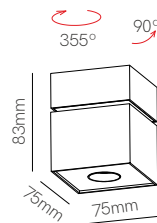

Mini rubyc dimmable

Mini rubyc

Technical Information

Power	7W	7W
Installation	Surface	Surface
Color Temperature	Switch 2.700K / 3.200K / 4.000K	Switch 2.700K / 3.200K / 4.000K
Lumens	850 lm	850 lm
Material	Aluminium	Aluminium
Finishes	White / Black	Black

Code	☐ 4332-N ☒ 4333-N ☒ Custom RAL	☒ 4333 ☒ Custom RAL

ⓘ Consult delivery terms and conditions.

3 YEARS WARRANTY | 30.000 HOURS | IP 20 | 220/240 VAC | PF >0,9 | CRI ≥80 | 40° | 50/60 Hz | +40°C / -20°C | CCT SWITCH | AKZO NOBEL | 1/30