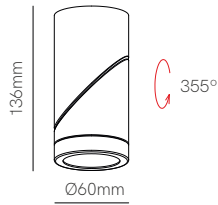

Plus

Technical Information

Power	8W
Installation	Surface
Color Temperature	Switch 2.700K / 3.200K / 4.000K
Lumens	1.040 lm
Material	Aluminium
Finishes	White / Black

Code	☐ 4522
	☐ 4523
	Custom RAL

Consult delivery terms and conditions.

3 YEARS WARRANTY | 30.000 HOURS | IP 20 | 220/240 VAC | PF >0,9 | CRI ≥80 | | 15° 35° 60° | 50/60 Hz | +45°C -20°C | CCT SWITCH | 1/20