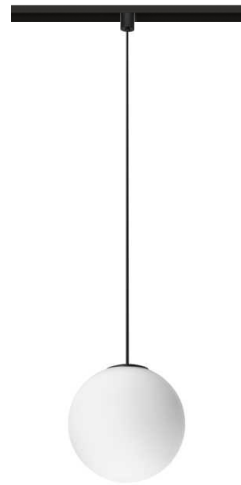

New

Sphere 48V

Sphere suspension 48V

*Need power supply (page 408).

Technical Information

Power	8W	8W
Installation	Magnet Track	Magnet Track
Color Temperature	2.700K / 3.000K	2.700K / 3.000K
Lumens	255 lm	255 lm
Material	Aluminium and glass	Aluminium and glass
Finishes	White / Black	White / Black

Code	☐ 2.700K 5369	☐ 2.700K 5375
	☐ 3.000K 5370	☐ 3.000K 5376
	☒ 2.700K 5372	☒ 2.700K 5378
	☒ 3.000K 5373	☒ 3.000K 5379

3 YEARS WARRANTY | 30.000 HOURS | → | IP 20 | 48V DC | UGR <19 | | | 360° | | +40°C / -20°C | 1/12