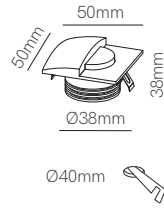

Ilo

Skin

*Recessed box included.

Technical Information

Power	2W	2W
Installation	Recessed	Recessed
Color Temperature	3.000K	3.000K
Lumens	60 lm	60 lm
Material	Aluminium	Aluminium
Finishes	White / Black	White / Black
Code	☐ 4126 ☐ 4127 ☒ Custom RAL	☐ 4108 ☐ 4109 ☒ Custom RAL

ⓘ Consult delivery terms and conditions.

3 YEARS WARRANTY | 25.000 HOURS | IP 20 | 220/240 VAC | PF >0,5 | CRI ≥80 | 120° | 50/60 Hz | IK07 | +50°C / -20°C | 1/50