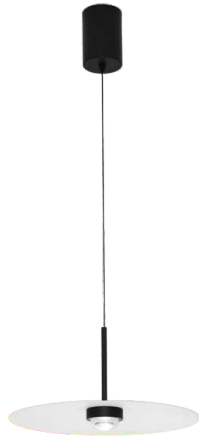

New

Hat surface

Hat recessed

Technical Information

Power	8W	8W
Installation	Surface	Recessed
Color Temperature	2.700K / 3.000K	2.700K / 3.000K
Lumens	835 lm	835 lm
Material	Aluminium	Aluminium
Finishes	White / Black	White / Black

Code	☐ 2.700K 5345	☐ 2.700K 5351
	☐ 3.000K 5346	☐ 3.000K 5352
	☒ 2.700K 5348	☒ 2.700K 5354
	☒ 3.000K 5349	☒ 3.000K 5355

3 YEARS WARRANTY | 30.000 HOURS | → | IP 20 | 220/240 VAC | PF >0,6 | CRI ≥90 | 83° | 50/60 Hz | +40°C / -20°C | 1/5