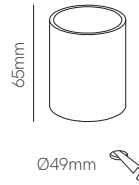

Ilo

Skin

*Recessed box included.

Technical Information

Power	2W	2W
Installation	Recessed	Recessed
Color Temperature	3.000K	3.000K
Lumens	60 lm	60 lm
Material	Aluminium	Aluminium
Finishes	White / Black	White / Black
Code	☐ 4126 ☐ 4127 ☒ Custom RAL	☐ 4108 ☐ 4109 ☒ Custom RAL

ⓘ Consult delivery terms and conditions.

3 YEARS WARRANTY | 25.000 HOURS | IP 20 | 220/240 VAC | PF >0,5 | CRI ≥80 | 120° | 50/60 Hz | IK07 | +50°C / -20°C | 1/50