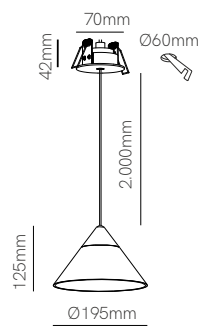

Technical Information

Power	6W	6W
Installation	Surface	Recessed
Color Temperature	2.700K / 3.000K	2.700K / 3.000K
Lumens	350 lm / 360 lm	350 lm / 360 lm
Material	Aluminium and acrylic	Aluminium and acrylic
Finishes	White-transparent / Black-transparent / Black-gray	White-transparent / Black-transparent / Black-gray
Code	4814 White-transp. 2.700K 4815 White-transp. 3.000K 4816 Black-transp. 2.700K 4817 Black-transp. 3.000K 4818 Black-gray 2.700K 4819 Black-gray 3.000K	4808 White-transp. 2.700K 4809 White-transp. 3.000K 4810 Black-transp. 2.700K 4811 Black-transp. 3.000K 4812 Black-gray 2.700K 4813 Black-gray 3.000K

3 YEARS WARRANTY | 26.000 HOURS | → | IP 20 | 220/240 VAC | UGR <19 | PF >0,5 | CRI ≥90 | 90° | 50/60 Hz | +40°C / -20°C | 1/12