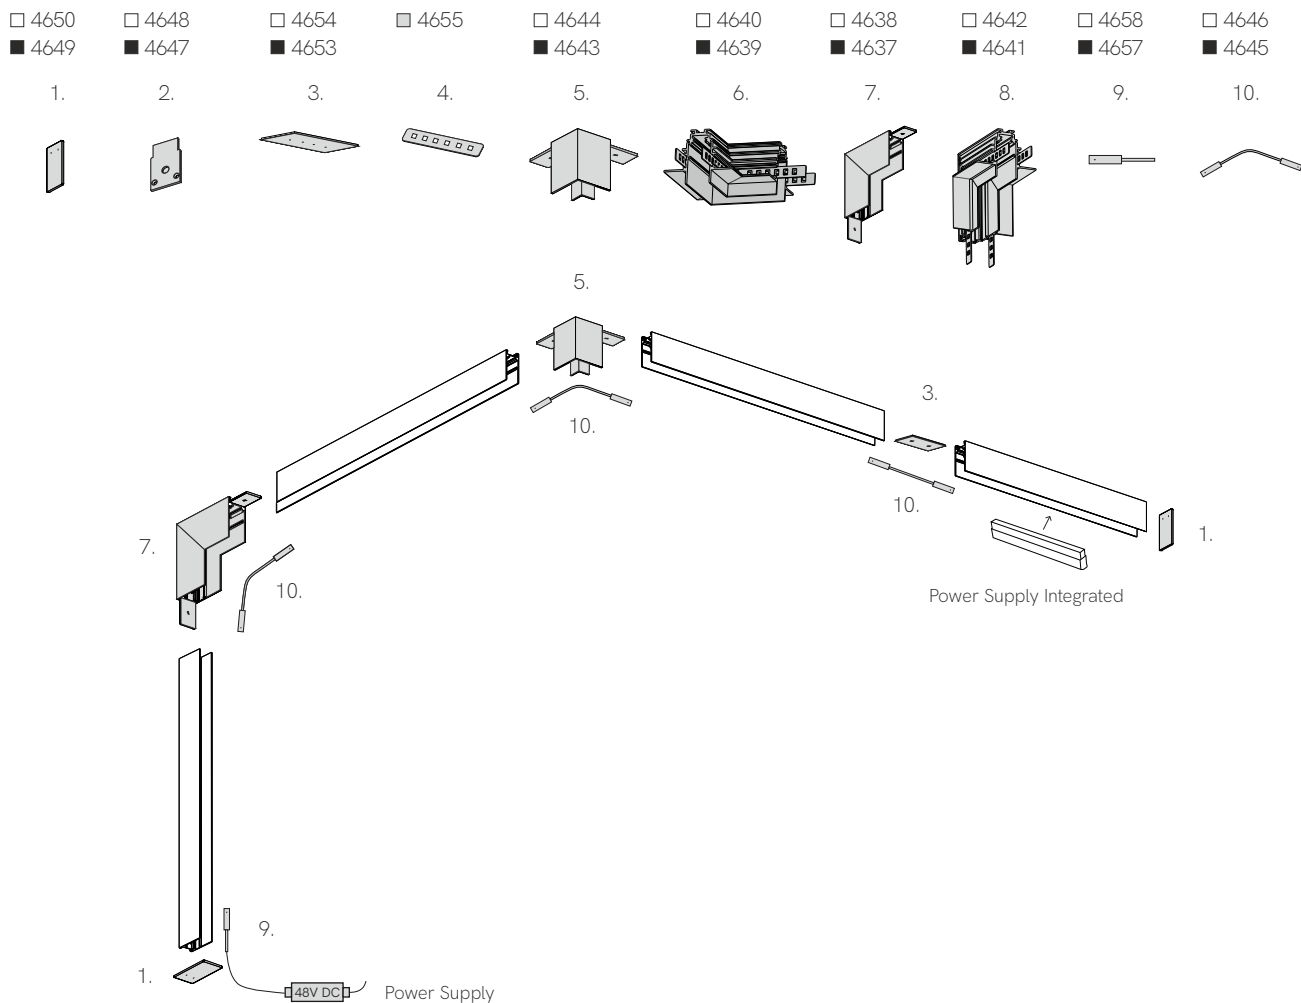

Magnet track accessories

3 YEARS WARRANTY | IP 20

Power Supplies 48V

Code	Version	Power	IP	VDC OUT	Size
4711	■ Power Supply Basic	60W	IP67	48 VDC	150x53x36mm
4707	□ Power Supply Top	150W	IP65	48 VDC	219x63x35mm
4708	□ Power Supply Top	240W	IP65	48 VDC	244x71x37mm
5139	□ Power Supply Dali	90W	IP67	48 VDC	171x63x38mm
5140	□ Power Supply Dali	200W	IP67	48 VDC	191x68x40mm
6023	■ New Power Supply Integrated	100W	IP20	48 VDC	325x23x43mm
6024	■ New Power Supply Integrated	150W	IP20	48 VDC	325x23x43mm
6025	■ New Power Supply Integrated	250W	IP20	48 VDC	390x23x43mm

5 YEARS WARRANTY | 100-240 VAC | Basic Top | PF >0,9 | Dali