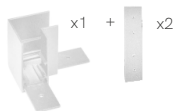

x1 + x2

L joint wall ceiling surface

L: 100mm W: 100mm H: 26mm

- 4638
- 4637

x1 + x4

L joint wall ceiling recessed

L: 100mm W: 100mm H: 72mm

- 4642
- 4641