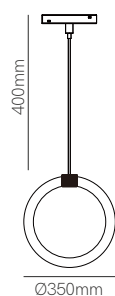

New

Fine 25 circle 48V