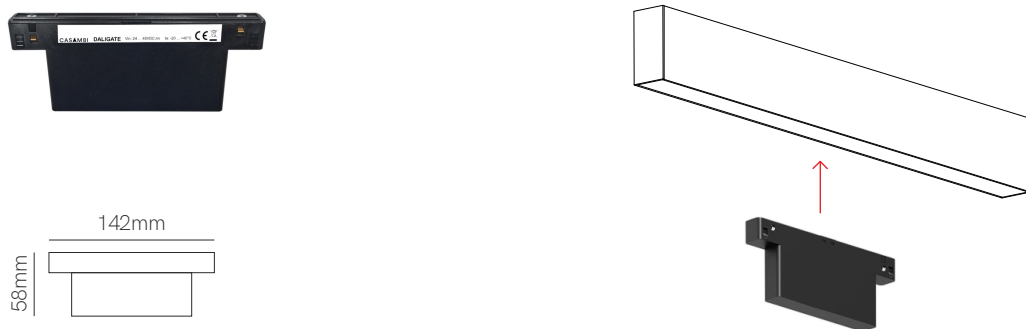

Power supply 24Vdc to 48Vdc, not polarized. Fused and protected against voltage peaks.
Two automatic programming modes, Standard and Fast Group, to program new lamps found on the bus.

Allows for the connection of up to 64 DALI lamps (control gear), assigning them to up to 8 groups.
Fixtures available for: Broadcast control, 8 groups, 4 TW groups.

The lamps on the bus are controlled by means of group commands: each lamp will execute only commands sent to its belonging group.

472x CASAMBI es un dispositivo maestro DALI, con tecnología Bluetooth, adecuado para aplicaciones monomáster, está desarrollado para controlar lámparas DALI a través de dispositivos móviles, utilizando la app Casambi. Se pueden programar 64 lámparas (equipo de control) y asignarlas a hasta un máximo de 8 grupos.

Fuente de alimentación de 24 Vdc a 48 Vdc, no polarizada, fusionada y protegida contra picos de voltaje. Dos modos de programación automática, Estándar y Grupo Rápido, para programar nuevas lámparas que se encuentren en el bus.

Permite la conexión de hasta 64 lámparas DALI (equipos auxiliares), asignándolas a un máximo de 8 grupos.
Dispositivos disponibles para: Control de difusión, 8 grupos, 4 grupos TW.
Las lámparas del bus se controlan mediante comandos de grupo: cada lámpara ejecutará sólo los comandos enviados a su grupo de pertenencia.

Code	Version	Power	IP	VDC OUT	Size
□ 6721	Casambi magnet track control	8W	IP20	24-48 VDC	142x58x18mm
■ 6722	Casambi magnet track control	8W	IP20	24-48 VDC	142x58x18mm