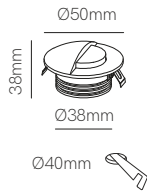

Ilo

Skin

*Recessed box included.

Technical Information

Power	2W	2W
Installation	Recessed	Recessed
Color Temperature	3.000K	3.000K
Lumens	60 lm	60 lm
Material	Aluminium	Aluminium
Finishes	White / Black	White / Black
Code	☐ 4126 ☐ 4127 ☒ Custom RAL	☐ 4108 ☐ 4109 ☒ Custom RAL

ⓘ Consult delivery terms and conditions.

3 YEARS WARRANTY | 25.000 HOURS | IP 20 | 220/240 VAC | PF >0,5 | CRI ≥80 | 120° | 50/60 Hz | IK07 | +50°C / -20°C | 1/50