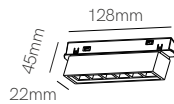

Tram 48V 4,5W

Tram 48V 9W

*Need power supply (page 408).

Technical Information

Power	4,5W	9W
Installation	Magnet Track	Magnet Track
Color Temperature	2.700K / 3.000K	2.700K / 3.000K
Lumens	300 lm / 310 lm	690 lm / 710 lm
Material	Aluminium	Aluminium
Finishes	White / Black	White / Black