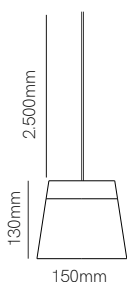

Lievo XL suspension

*Base not included. You need to choose a base to complete the installation.

Technical Information

Power	15W
Installation	Surface / Recessed
Color Temperature	Switch 2.700K / 3.200K / 4.000K
Lumens	1.100 lm
Material	Aluminium
Finishes	White / Black

Code	☐ 5090 ☐ 5091 ☒ Custom RAL

Consult delivery terms and conditions.

Accessories

Surface Base 15W Ø75x33mm ☐ 5122 ☒ 5123	Recessed Base 15W Ø90x22mm / Ø80mm ☐ 5124 ☒ 5125	Wire holder ☐ 5106 ☒ 5107	Additional wire (1m) ☐ 5128 ☒ 5129	Side base / Front base Ø250mm Side base / Front base Ø280mm Side base / Front base Ø330mm

*See pages 416 and 418 for available codes of Side base and Front base.

3 YEARS WARRANTY	30.000 HOURS	IP 20	100/277 VAC	UGR <19	PF >0,9	CRI ≥93	38°	50/60 Hz	+45°C -20°C	CCT SWITCH	1/20