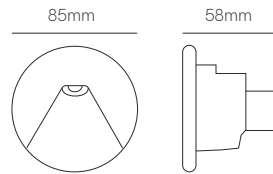

Pun

Ø73mm

Recessed box included
66mm x Ø73mm