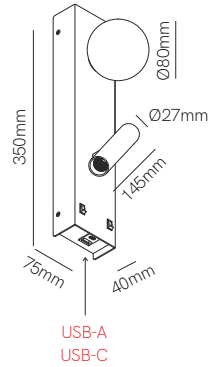

Code: **9** **7** **4**

Consult delivery terms and conditions.
*Create your code according to your preferences.

New

Sphere wall

Sphere Alp wall

Technical Information

Power	9W	20W
Installation	Surface	Surface
Color Temperature	2.700K / 3.000K	2.700K / 3.000K
Lumens	465 lm	680 lm
Material	Aluminium and glass	Aluminium and glass
Finishes	White / Black	White / Black