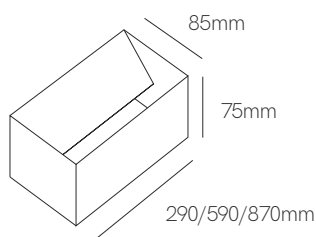

New

Tron

Technical Information

Power	8W / 16W / 24W
Lumens	720 lm - 2.400 lm
Installation	Wall
Material	Aluminium

Code	Diffuser	Size (X)	CCT (Lm/W) - Power/m	Driver	Colour
Code 9	Opal 7	290mm 1	2.700K (60 lm/W) - 29W/m 2	Triac 4	☐ White (9003) 1
		590mm 2	3.000K (65 lm/W) - 29W/m 3		☒ Black (9005) 2
		870mm 3	4.000K (70 lm/W) - 29W/m 4		☐ Custom RAL C

Code: **9** **7** **4**

Consult delivery terms and conditions.
*Create your code according to your preferences.