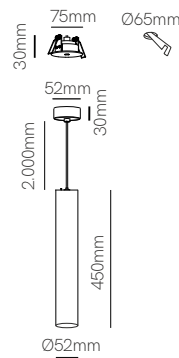

Atmos 25

Atmos 45

Technical Information

Power	7W	10W
Installation	Surface / Recessed	Surface / Recessed
Color Temperature	Switch 2.700K / 3.200K / 4.000K	Switch 2.700K / 3.200K / 4.000K
Lumens	770 lm	1.100 lm
Material	Aluminium	Aluminium
Finishes	White / Black / Chrome	White / Black / Chrome
Code	☐ 4461 ☒ 4462 ☐ 4952 ☒ Custom RAL	☐ 4463 ☒ 4464 ☐ 4953 ☒ Custom RAL

Consult delivery terms and conditions.

Accessories

Included with:
4461 / 4463

Included with:
4461 / 4462 / 4463 / 4464

*All versions included surface base (mounted) and recessed base (not mounted).

3 YEARS WARRANTY | 30.000 HOURS | IP 20 | 220/240 VAC | UGR <19 | PF >0,9 | CRI ≥80 | 15° 38° 60° | 50/60 Hz | +50°C -20°C | CCT SWITCH