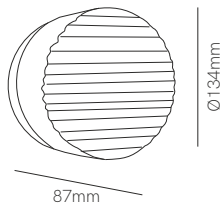

New

Oma

Technical Information

Power	8W
Installation	Surface
Color Temperature	3.000K
Lumens	144 lm
Material	Aluminium and glass
Finishes	White / Amber / Turquoise

Code	☐ 5381
	☐ 5382
	☐ 5383

3 YEARS WARRANTY | 35.000 HOURS | → | IP 65 | 220/240 VAC | PF >0,9 | | | 50/60 Hz | | +40°C / -20°C |