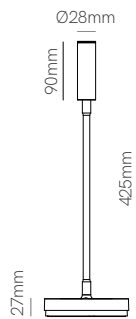

Stem

Technical Information

Power	5W
Installation	Desktop
Color Temperature	2.700K
Lumens	175 lm
Material	Aluminium and polycarbonate
Finishes	White / Black
Code	☐ 4979 ☒ 4981

3 YEARS WARRANTY | 30.000 HOURS | IP 20 | 220/240 VAC | PF >0,45 | CRI ≥90 | 30° | 5W (⚡) | 50/60 Hz | IK06 | +50°C / -20°C | 1/20