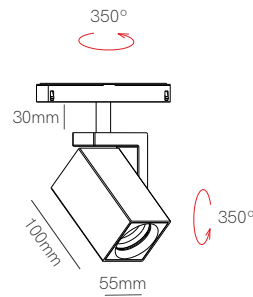

*Need power supply (page 408).

Technical Information

Power	8W	8W
Installation	Magnet Track	Magnet Track
Color Temperature	Dali 2.700K - 4.000K	Dali 2.700K - 4.000K
Lumens	570 lm	570 lm
Material	Aluminium	Aluminium
Finishes	White / Black	White / Black
Code	☐ 5037 ☒ 5038 ☒ Custom RAL	☐ 5039 ☒ 5040 ☒ Custom RAL

① Consult delivery terms and conditions.