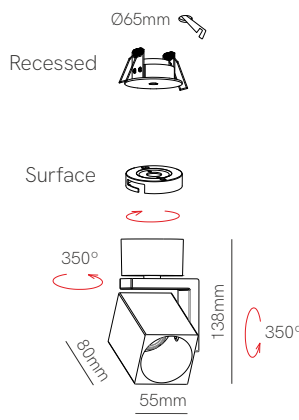

*Included surface base (mounted) and recessed base (not mounted).

Technical Information

Installation	Surface / Recessed	Surface / Recessed
Material	Aluminium	Aluminium
Finishes	White / Black	White / Black
Code	☐ 5049 ☒ 5050 ☒ Custom RAL	☐ 5051 ☒ 5052 ☒ Custom RAL

ⓘ Consult delivery terms and conditions.