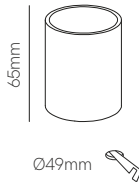

Ilo

Skin

*Recessed box included.

Technical Information

Power	2W	2W
Installation	Recessed	Recessed
Color Temperature	3.000K	3.000K
Lumens	60 lm	60 lm
Material	Aluminium	Aluminium
Finishes	White / Black	White / Black
Code	☐ 4126 ☐ 4127 ☒ Custom RAL	☐ 4108 ☐ 4109 ☒ Custom RAL

ⓘ Consult delivery terms and conditions.

3 YEARS WARRANTY | 25.000 HOURS | IP 20 | 220/240 VAC | PF >0,5 | CRI ≥80 | 120° | 50/60 Hz | IK07 | +50°C / -20°C | 1/50