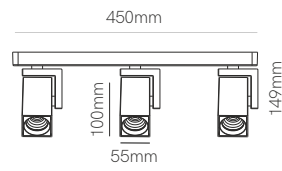

Technical Information

Power	24W	24W
Installation	Surface	Surface
Color Temperature	Switch 2.700K / 3.200K / 4.000K	Switch 2.700K / 3.200K / 4.000K
Lumens	1.700 lm	1.700 lm
Material	Aluminium	Aluminium
Finishes	White / Black	White / Black
Code	☐ 5045 ☒ 5046 ☐ Custom RAL	☐ 5047 ☒ 5048 ☐ Custom RAL

ⓘ Consult delivery terms and conditions.

3 YEARS WARRANTY | 30.000 HOURS | → | IP 20 | 100/277 VAC | PF >0,9 | CRI ≥90 | 38° | IK06 | 50/60 Hz | +45°C / -20°C | CCT SWITCH | 1/10