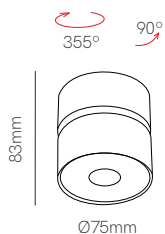

Mini concord dimmable

Technical Information

Power	7W
Installation	Surface
Color Temperature	Switch 2.700K / 3.200K / 4.000K
Lumens	850 lm
Material	Aluminium
Finishes	White / Black

Code	☐ 4334-N
	☐ 4335-N
	☒ Custom RAL

ⓘ Consult delivery terms and conditions.

3 YEARS WARRANTY | 30.000 HOURS | IP 20 | 220/240 VAC | PF >0,9 | CRI ≥80 | 40° | 50/60 Hz | +40°C / -20°C | TRIAC DIMM | CCT SWITCH | AKZO NOBEL | 1/30