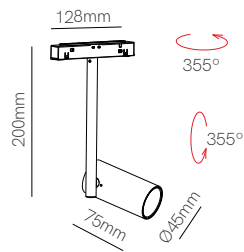

Dot 48V

*Need power supply (page 408).

Technical Information

Power	11W
Installation	Magnet Track
Color Temperature	2.700K / 3.000K
Lumens	680 lm / 690 lm
Material	Aluminium
Finishes	White / Black

Code	☐	2.700K	4768
	☐	3.000K	4769
	☒	2.700K	4770
	☒	3.000K	4771
		Custom RAL	

ⓘ Consult delivery terms and conditions.

3 YEARS WARRANTY | 26.000 HOURS | IP 20 | 48V DC | UGR <19 | CRI ≥90 | 35° | +40°C / -20°C | 1/20