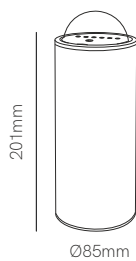

Converse lighting

Technical Information

Power	2,5W
Installation	Portable
Color Temperature	2.700K / 5.000K
Lumens	225 lm
Finishes	White
Code	☐ 3916-N

3 YEARS WARRANTY BATTERY 2 YEARS | 50.000 HOURS | 5-6 HOURS | 4-150 HOURS | MICRO USB 5V | 2.200 mAh | IP 20 | CRI ≥82 | 360° | DIMMABLE | +40°C -20°C | 1/15