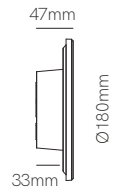

*Included 33mm base, optional 53mm base.

Technical Information

Power	6W	15W	20W
Installation	Surface	Surface	Surface
Color Temperature	Switch 2.700K / 3.200K / 4.000K	Switch 2.700K / 3.200K / 4.000K	Switch 2.700K / 3.200K / 4.000K
Lumens	600 lm	1.500 lm	2.000 lm
Material	Aluminium + pc / Pc (wood)	Aluminium + pc / Pc (wood)	Aluminium + pc / Pc (wood)
Finishes	White / Black / Wood / Corten	White / Black / Wood / Corten	White / Black / Wood / Corten
Code	☐ 4995 ☐ 4996 ☐ 4997 ☐ 5218 New ☐ Custom RAL	☐ 4998 ☐ 4999 ☐ 5000 ☐ 5219 New ☐ Custom RAL	☐ 5001 ☐ 5002 ☐ 5003 ☐ 5220 New ☐ Custom RAL

ⓘ Consult delivery terms and conditions.

Accessories **New**

53mm Large base for 120mm

☐ 5226   ☐ 5228
☐ 5227   ☐ 5229

53mm Large base for 180mm

☐ 5230   ☐ 5232
☐ 5231   ☐ 5233

53mm Large base for 250mm

☐ 5234   ☐ 5236
☐ 5235   ☐ 5237

3 YEARS WARRANTY | 25.000 HOURS | IP 65 | 220/240 VAC | PF >0,9 | CRI ≥80 | 360° | 50/60 Hz | IK06 | TRIAC DIMM | +40°C / -20°C | CCT SWITCH | 1/10