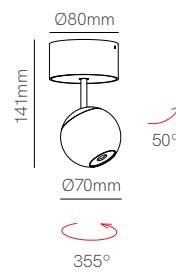

UGR <10 | PF >0,5 | 38°

UGR <15 | PF >0,6 | 36°

3 YEARS WARRANTY | 26.000 HOURS | IP 20 | 220/240 VAC | CRI ≥93 | 50/60 Hz | +40°C / -20°C | 1/18

Bora surface 4,5W

Bora surface 8,5W

Technical Information

Version	Bora surface 4,5W	Bora surface 8,5W
Power	4,5W	8,5W
Installation	Surface	Surface
Color Temperature	2.700K / 3.000K	2.700K / 3.000K
Lumens	290 lm / 300 lm	530 lm / 540 lm
Material	Aluminium	Aluminium
Finishes	White / Black / Chrome / Rose gold	White / Black / Chrome / Rose gold