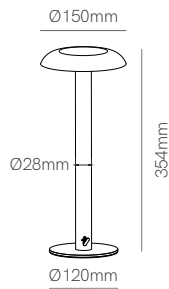

New

Bimba

Technical Information

Power	2W
Installation	Portable
Color Temperature	Switch 2.000K / 3.100K / 5.000K
Lumens	118 lm
Material	Aluminium
Finishes	White / Brushed Gold / Champagne
Code	☐ 5325 ☐ 5327 ☐ 5328

CE RoHS

3 YEARS WARRANTY BATTERY 1 YEAR |
9.000 HOURS |
3,5 HOURS |
5 HOURS |
USB-C 5V |
3.000 mAh |
IP 65 |
CRI ≥80 |
110° |
DIMMABLE |
IK04 |
+40°C / -20°C |
CCT SWITCH |
|
1/8