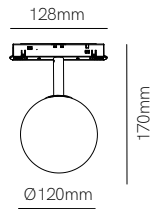

Sphere suspension 48V

*Need power supply (page 408).

Technical Information

Power	8W	8W
Installation	Magnet Track	Magnet Track
Color Temperature	2.700K / 3.000K	2.700K / 3.000K
Lumens	255 lm	255 lm
Material	Aluminium and glass	Aluminium and glass
Finishes	White / Black	White / Black

Code	☐ 2.700K 5369	☐ 2.700K 5375
	☐ 3.000K 5370	☐ 3.000K 5376
	☒ 2.700K 5372	☒ 2.700K 5378
	☒ 3.000K 5373	☒ 3.000K 5379

3 YEARS WARRANTY | 30.000 HOURS | → | IP 20 | 48V DC | UGR <19 | | | 360° | | +40°C / -20°C | 1/12