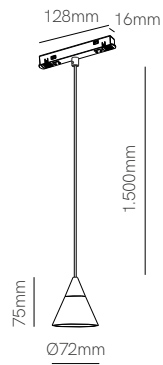

Zoe 48V

*Need power supply (page 408).

Technical Information

Power	7W
Installation	Magnet Track
Color Temperature	2.700K / 3.000K
Lumens	360 lm / 370 lm
Material	Aluminium
Finishes	White / Black

Code	☐	2.700K	4795
	☐	3.000K	4796
	☒	2.700K	4797
	☒	3.000K	4798
		Custom RAL	

Consult delivery terms and conditions.

3 YEARS WARRANTY |
26.000 HOURS |
IP 20 |
48V DC |
UGR <19 |
CRI ≥90 |
III |
38° |
+40°C / -20°C |
1/36