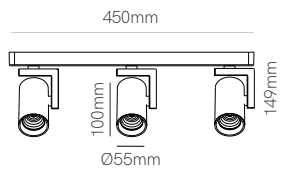

Technical Information

Power	24W	24W
Installation	Surface	Surface
Color Temperature	Switch 2.700K / 3.200K / 4.000K	Switch 2.700K / 3.200K / 4.000K
Lumens	1.700 lm	1.700 lm
Material	Aluminium	Aluminium
Finishes	White / Black	White / Black
Code	☐ 5045 ☒ 5046 ☐ Custom RAL	☐ 5047 ☒ 5048 ☐ Custom RAL

ⓘ Consult delivery terms and conditions.

3 YEARS WARRANTY | 30.000 HOURS | → | IP 20 | 100/277 VAC | PF >0,9 | CRI ≥90 | 38° | IK06 | 50/60 Hz | +45°C / -20°C | CCT SWITCH | 1/10