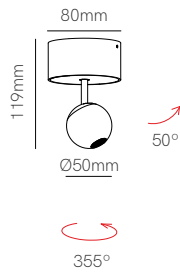

UGR <10 | PF >0,5 | 38°

UGR <15 | PF >0,6 | 36°

3 YEARS WARRANTY | 26.000 HOURS | IP 20 | 220/240 VAC | CRI ≥93 | 50/60 Hz | +40°C / -20°C | 1/18

Bora surface 4,5W

Bora surface 8,5W

Technical Information

Version	Bora surface 4,5W	Bora surface 8,5W
Power	4,5W	8,5W
Installation	Surface	Surface
Color Temperature	2.700K / 3.000K	2.700K / 3.000K
Lumens	290 lm / 300 lm	530 lm / 540 lm
Material	Aluminium	Aluminium
Finishes	White / Black / Chrome / Rose gold	White / Black / Chrome / Rose gold