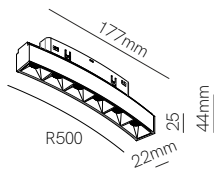

New

Curve tram 48V

Curve line 48V

*Need power supply (page 408).

Technical Information

Power	6W	8W
Installation	Magnet Track	Magnet Track
Color Temperature	2.700K / 3.000K	2.700K / 3.000K
Lumens	500 lm	300 lm
Material	Aluminium	Aluminium
Finishes	White / Black	White / Black