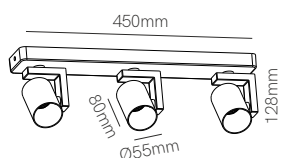

Technical Information

Installation	Surface
Material	Aluminium
Finishes	White / Black

Surface	Surface
Aluminium	Aluminium
White / Black	White / Black

Surface	Surface
Aluminium	Aluminium
White / Black	White / Black

Code	☐ 5053 ☒ 5054 ☒ Custom RAL

Code	☐ 5055 ☒ 5056 ☒ Custom RAL

Code	☐ 5055 ☒ 5056 ☒ Custom RAL

ⓘ Consult delivery terms and conditions.