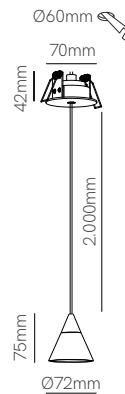

Zoe surface

Zoe recessed

Technical Information

Power	7W	7W
Installation	Surface	Recessed
Color Temperature	2.700K / 3.000K	2.700K / 3.000K
Lumens	360 lm / 370 lm	360 lm / 370 lm
Material	Aluminium	Aluminium
Finishes	White / Black	White / Black