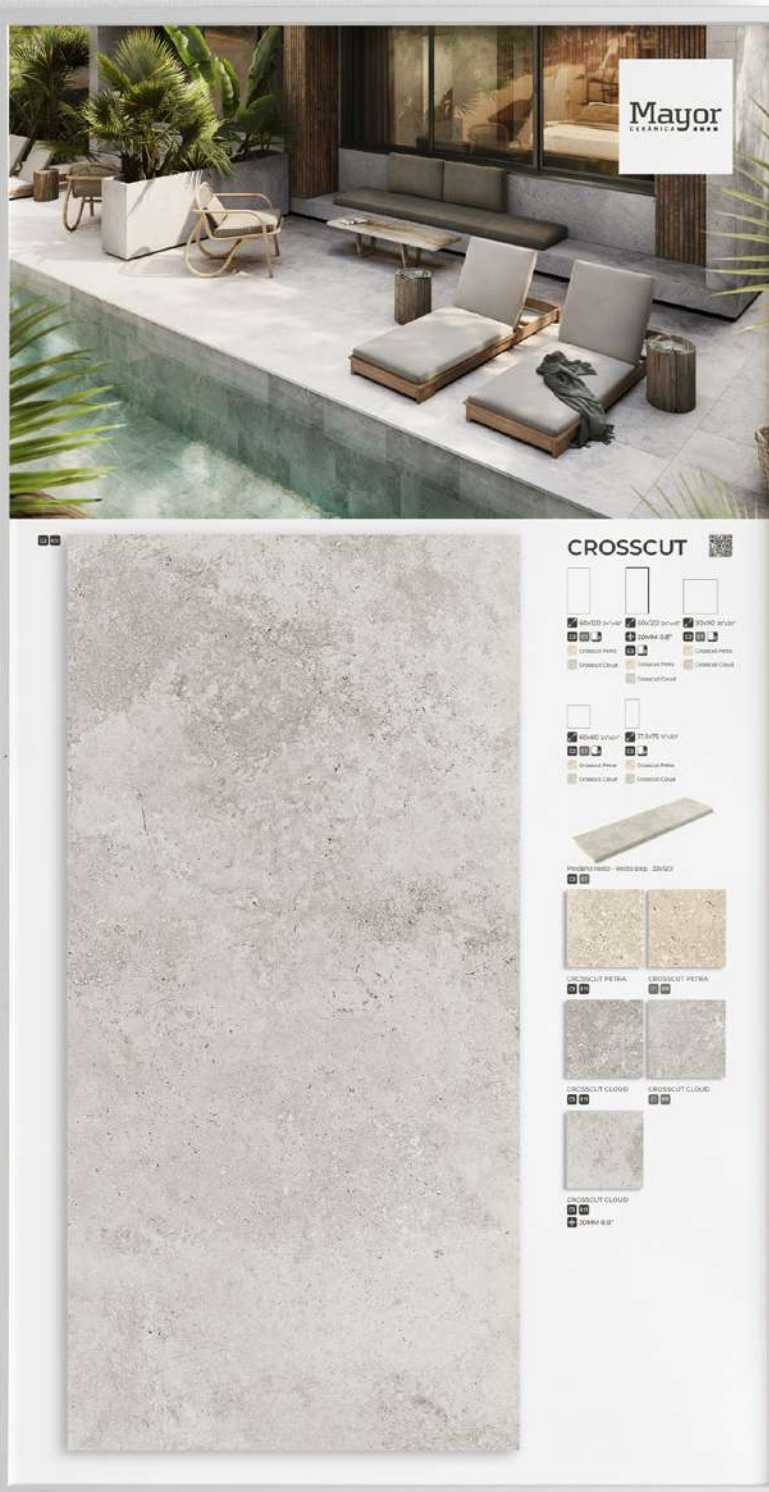

PM476

PANEL CROSSCUT CLOUD
CROSSCUT CLOUD PANEL

1005mm x 1925mm
1 caja · box

65€
+ Piezas cerámicas
+ Ceramic pieces