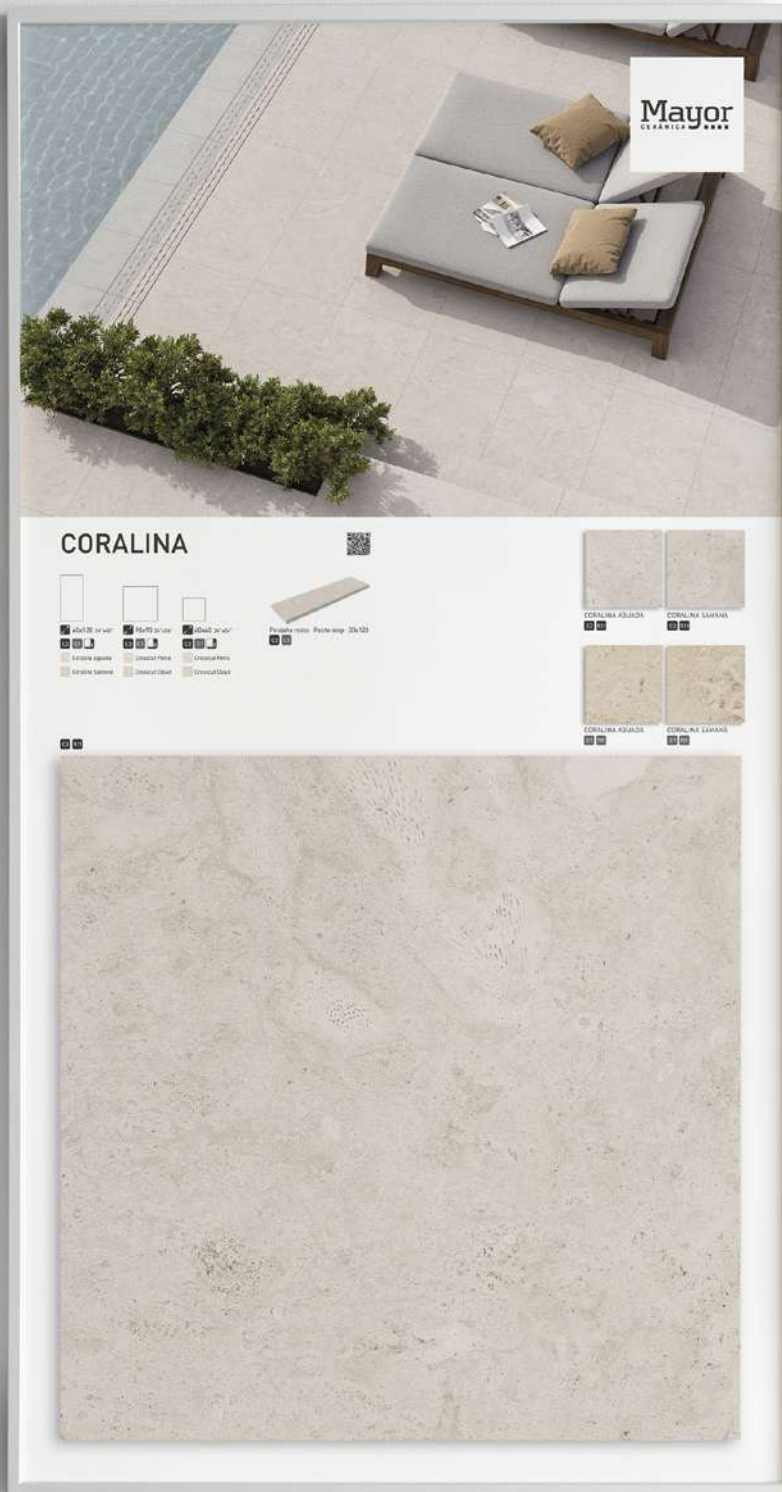

PM503

PANEL CORALINA GENERAL
CORALINA GENERAL PANEL

1005mm x 1925mm
1 caja · box

65€
+ Piezas cerámicas
+ Ceramic pieces