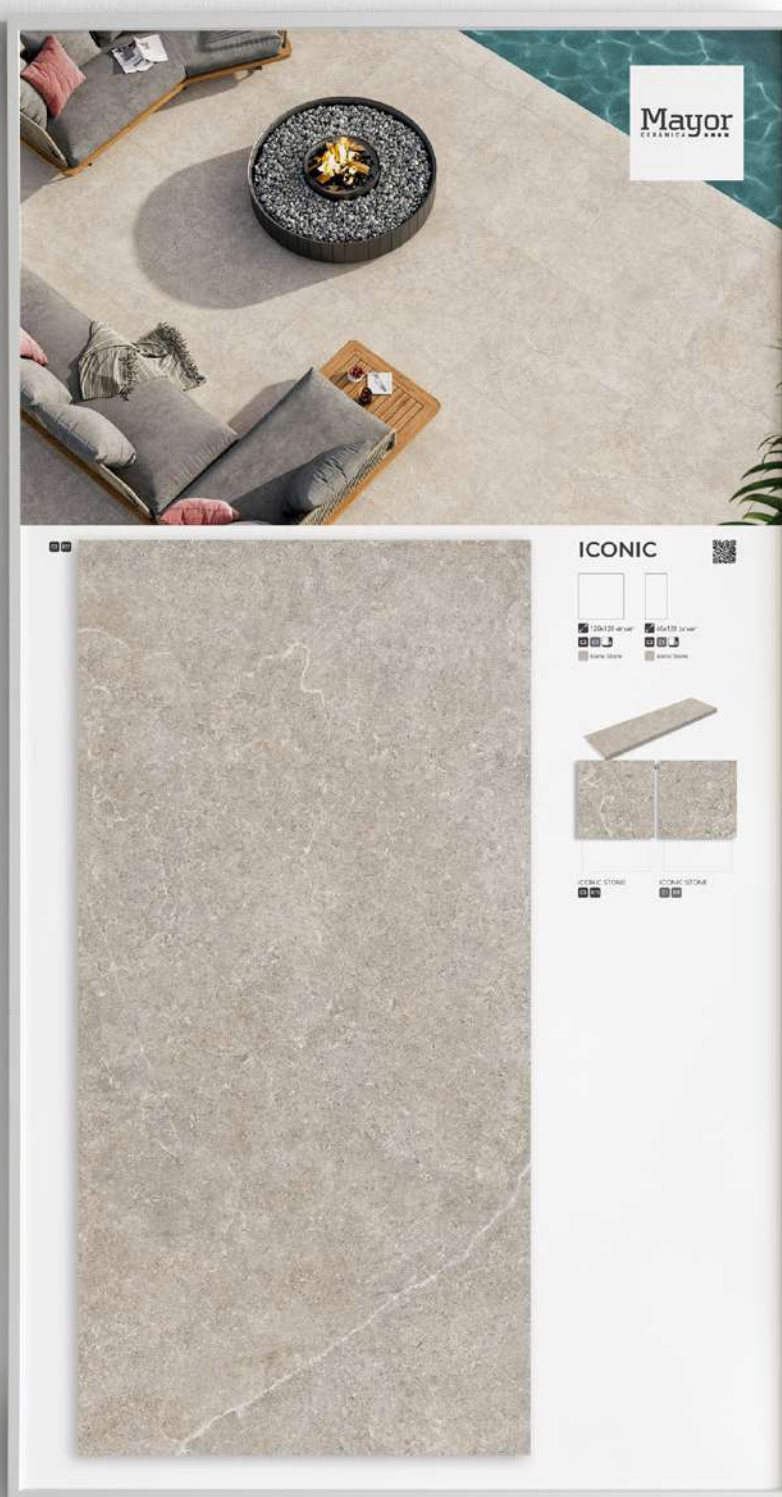

PM500

PANEL SAVOY GENERAL
SAVOY GENERAL PANEL

1005mm x 1925mm
1 caja · box

65€
+ Piezas cerámicas
+ Ceramic pieces

PM501

PANEL ICONIC GENERAL
ICONIC GENERAL PANEL

1005mm x 1925mm

1 caja · box