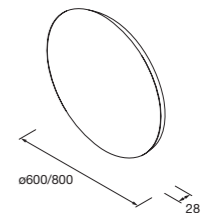

Espejo BLOCK 800
horizontal vertical luz led
(20 W-5700°K)
IP44 - 600 x 800 mm
97308 215 €