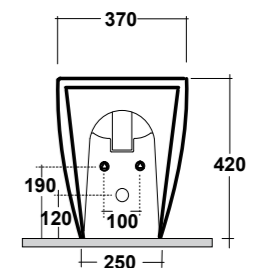

*Quote d'installazione consigliata
Advised measure for installation