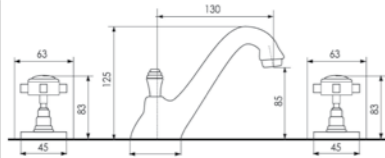

KENSINGTON

RUBINETTERIA - TAPS

WASH-BASIN SET WITH LUXURY
1"1/4 POP-UP WASTE

ART. 3706A
BATTERIA LAVABO BOCCA ALTA
SALTARELLO 1"1/4 LUSSO