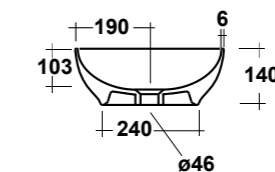

TREND

LAVABI - WASHBASINS

ART. TRE42QU38001

TREND LAVABO APPOGGIO
QUADRO 38 SF BIANCO

TREND WHITE 38 SQUARE
SIT ON WASHBASIN

Dimensioni/Dimension: 38x38x14 cm
Peso/Weight: 7,5 kg