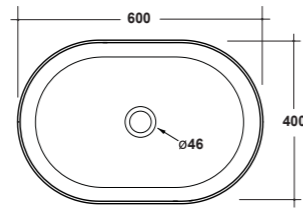

ART. OPE42OV60001

LAVABO OPEN 60 OVALE
DA APPOGGIO

OPEN 60 OVAL
WASHBASIN OVER TOP

Dimensioni/Dimension: 60x40xh 17 cm
Peso/Weight: 14 kg