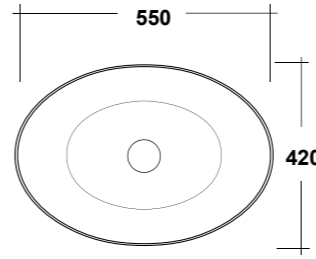

ART. MET4206001

METAMORFOSI LAVABO APPOGGIO OVALE 55X42 SF BIANCO

METAMORFOSI WHITE 55 OVAL SIT ON WASHBASIN

Dimensioni/Dimension: 55x42x14 cm
Peso/Weight: 13 kg