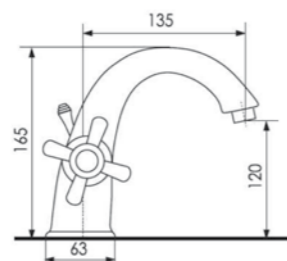

WASH-BASIN UNIT WITH LUXURY 1"1/4
POP-UP WASTE (WITH FLEXIBLE).

ART. 3713A
BATTERIA BIDET SALTARELLO
1"1/4 LUSSO