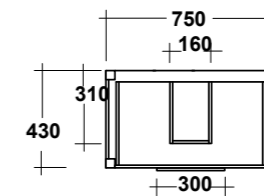

ART. TRAMOB75

MOBILE FREE STANDING
CON UN CASSETTO

FREE STANDING WOODEN FURNITURE

Dimensioni/Dimension: 75x44x75 cm