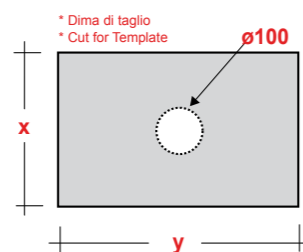

ART. MET4204001

METAMORFOSI LAVABO APPOGGIO QUADRO 45 SF BIANCO

METAMORFOSI WHITE 45 Ø SQUARE SIT ON WASHBASIN

Dimensioni/Dimension: 45x45x14 cm
Peso/Weight: 11,5 kg