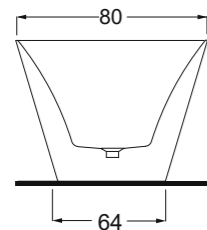

SC Scarico a terra consigliato filo pavimento
Recommended grounded drain Ø40

*Quote d'installazione consigliata
Advised measure for installation

ART. VATRA15001

VASCA CENTRO STANZA IN ACRILICO E TROPPOPIENO INTEGRATO NELLA VASCA

FREESTANDING BATHTUBS ACRYLIC

Dimensioni/Dimension: 150x70x60 cm
Peso/Weight: 40 kg
Capacità/Capacity: 225 lt