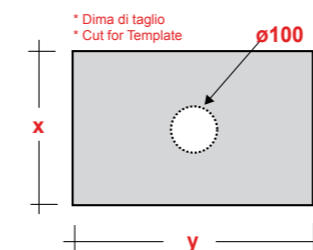

*Quote d'installazione consigliata
Advised measure for installation