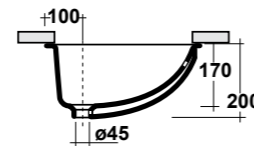

*Quote d'installazione consigliata
Advised measure for installation

SOTTOPIANO SOTTOPIANO SOTTOPIANO

ART. LIL4456001

SOTTOPIANO LAVABO RETTANGOLARE
56X37 SF BIANCO

WHITE 56X37 RECTANGULAR
UNDER TOP WASHBASIN

Dimensioni/Dimension: 56x37x20 cm
Peso/Weight: 9 kg