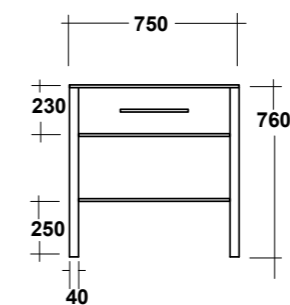

ART. TRAMOB75

MOBILE FREE STANDING
CON UN CASSETTO

FREE STANDING WOODEN FURNITURE

Dimensioni/Dimension: 75x44x75 cm