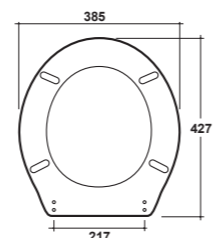

IMPERO STYLE CLASSIC

IMPERO STYLE CLASSIC

ART. IMP120201

VASO SOSPESO (DA INTEGRARE CON CASSETTA DI SCARICO)

WALL HUNG WC (TO COMPLETE WITH FLUSHING CISTERN)

Dimensioni/Dimension: 54x39 cm
Peso/Weight: 21 kg

*Quote d'installazione consigliata
Advised measure for installation

ART. IMP220101

BIDET SOSPESO MONOFORO

ONE HOLE WALL HUNG BIDET

Dimensioni/Dimension: 54x39 cm
Peso/Weight: 21 kg

*Quote d'installazione consigliata
Advised measure for installation

ART. C6IMP01

COPRIWATER TERMOINDURENTE

THERMOSETTING SEAT COVER

Peso/Weight: 4 kg

ART. C8IMP

COPRIWATER SLIM TERMOINDURENTE
DISPOSITIVO SOFT CLOSE

SLIM THERMOSETTING SOFT CLOSE
SYSTEM SEAT COVER

Peso/Weight: 4 kg

TAKE↑↓OFF*

- 01 BIANCO LUCIDO
  GLOSSY WHITE
- 13 NERO LUCIDO
  GLOSSY BLACK

ART. SF1101

COPRIWATER IN LEGNO MASSELLO
SOFT CLOSE - CERNIERE DISPONIBILI
IN CROMO, ORO O BRONZO

WOODEN SEAT COVER SOFT CLOSE
CHROME, GOLDEN OR BRONZE
HINGES AVAILABLE

Peso/Weight: 4 kg

TAKE↑↓OFF*

ART. VAFI

VASCA FREESTANDING IN ACRILICO
BIANCO LUCIDO

GLOSSY WHITE FREESTANDING
ACRYLIC BATH TUB

Dimensioni/Dimension: 170x76x50 cm
Peso/Weight: 50 kg

COLONNA DI
SCARICO NELLE
STESSE FINITURE
DRAIN PIPE IN
THE SAME
FINISHES

ART. GADA

PIEDINI IN METALLO

METAL LEGS

BIANCO WHITE CROMO CHROME ORO GOLD BRONZO BRONZE

ART. IMSP112

SPECCHIO SAGOMATO 112 CM,
FILO LUCIDO - NON REVERSIBILE

SHAPED MIRROR 112 CM
POLISHED EDGE - NON-REVERSIBLE

Dimensioni/Dimension: 112x82 cm
Peso/Weight: 14 kg

ART. IMSP65

SPECCHIO OVALE CON BORDO MOLATO,
FILO LUCIDO - NON REVERSIBILE

OVAL SHAPED MIRROR 90 CM
POLISHED EDGE - NON-REVERSIBLE

Dimensioni/Dimension: 90x65 cm
Peso/Weight: 8 kg

ART. IMSP100

SPECCHIO 100X70 CM PER MOBILE
(ART. IMMO100 / IMMO70)

CON CORNICE IN LEGNO LACCATO,
REVERSIBILE