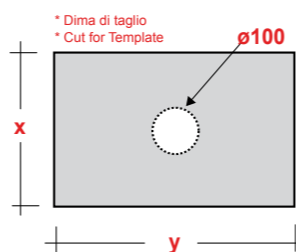

ART. MET4255001

METAMORFOSI LAVABO APPOGGIO INFORME 55 BIANCO

METAMORFOSI WHITE 55 SHAPELESS SIT ON WASHBASIN

Dimensioni/Dimension: 55x42x14 cm
Peso/Weight: 12 kg