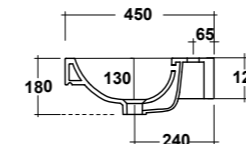

ART. TUE4360101

TUTTOEVO LAVABO SOSPESO/INCASSO
60 MF BIANCO
TUTTOEVO WASHBASIN ONE HOLE -
WALL-HUNG / RECESSED

Dimensioni/Dimension: 60x45x18 cm
Peso/Weight: 14 kg

*Quote d'installazione consigliata
Advised measure for installation

TUTTO EVO

SOFT SQUARE SHAPE

ART. TUT4185101

TUTTO LAVABO SOSPESO 80X50 MF
BIANCO
TUTTO ONE/THREE HOLES
WASHBASIN WALL HUNG

Dimensioni/Dimension: 80x50x18 cm
Peso/Weight: 26 kg