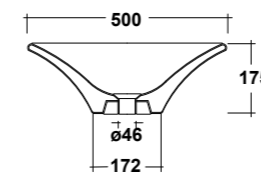

## FORMOSA

**ART. FOR4250001**  
 FORMOSA LAVABO APPOGGIO  
 TONDO 50 SF BIANCO

FORMOSA WHITE 50 Ø ROUND SIT ON  
 WASHBASIN

Dimensioni/Dimension: ø50 CM  
 Peso/Weight: 9 Kg

**\*Quote d'installazione consigliata**  
 Advised measure for installation