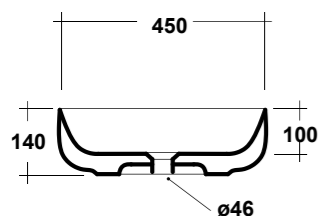

METAMORFOSI

LAVABI - WASHBASINS

ART. MET4245001

METAMORFOSI LAVABO APPOGGIO TONDO 45 SF BIANCO

METAMORFOSI WHITE 45 Ø ROUND SIT ON WASHBASIN

Dimensioni/Dimension: Ø45 cm
Peso/Weight: 11 kg