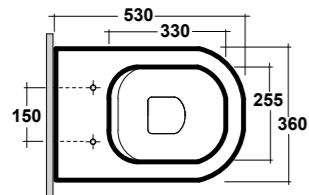

TUTTO EVO

SOFT SQUARE SHAPE

ART. TUE1103R01

TUTTOEVO VASO BTW
RIMLESS BIANCO

TUTTO EVO WHITE BTW RIMLESS WC

Dimensioni/Dimension: 53x36x42,5 cm
Peso/Weight: 30 kg

RIMLESS

RACCORDI REGOLABILI
ADJUSTABLE ELBOW PIPE

RASCTD*: 10/14 cm
RASB*: 15/17 cm
RAR1*: 18/22 cm
RASP**: 30 cm

SCARICO
TRASLATO
FLOOR DRAIN
ADJUSTABLE

*Quote d'installazione consigliata
Advised measure for installation

ART. TUE210101

TUTTOEVO BIDET BTW MF BIANCO

TUTTOEVO WHITE ONE-HOLE
BTW BIDET

Dimensioni/Dimension: 53x36x42,5 cm
Peso/Weight: 26 kg