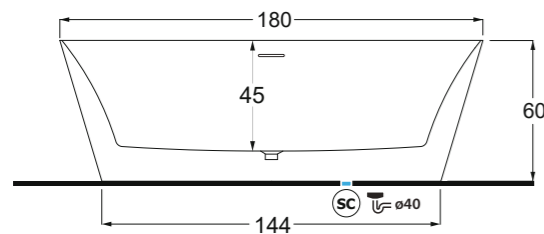

SC Scarico a terra consigliato filo pavimento
Recommended grounded drain Ø40

*Quote d'installazione consigliata
Advised measure for installation

ART. VATRA15001

VASCA CENTRO STANZA IN ACRILICO E TROPPOPIENO INTEGRATO NELLA VASCA

FREESTANDING BATHTUBS ACRYLIC

Dimensioni/Dimension: 150x70x60 cm
Peso/Weight: 40 kg
Capacità/Capacity: 225 lt