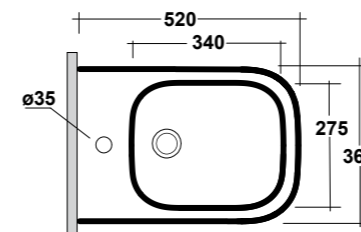

ART. SYN2301N01

SYNTHESIS ECO BIDET BTW
SOSPESO MF BIANCO

SYNTHESIS ECO WHITE ONE HOLE
BIDET BTW

Dimensioni/Dimension: 52x36x42 cm
Peso/Weight: 22,5 kg