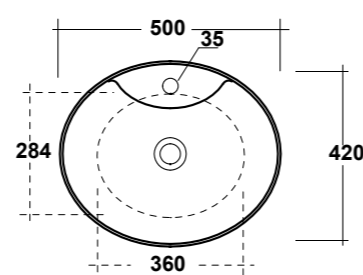

### ART. TRE42OV50101

TREND LAVABO APPOGGIO  
OVALE 50X42 MF BIANCO

TREND WHITE 50X42 ONE-HOLE  
OVAL SIT ON WASHBASIN

Dimensioni/Dimension: 50x42x14 cm  
Peso/Weight: 11 kg

**\*Quote d'installazione consigliata**  
Advised measure for installation