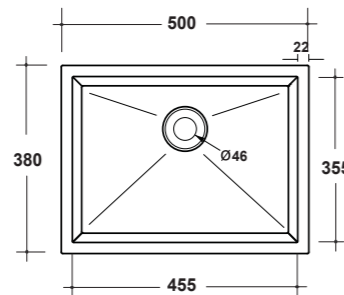

SYDNEY

ART. LIL4450001

SOTTOPIANO LAVABO
RETTANGOLARE 50 SF BIANCO

WHITE 50 RECTANGULAR
UNDER TOP WASHBASIN

Dimensioni/Dimension: 50x38 cm
Peso/Weight: 9 kg

*Quote d'installazione consigliata
Advised measure for installation

SOTTOPIANO

ART. LIL4457001

SOTTOPIANO LAVABO OVALE
59X45 SF BIANCO

WHITE 59X45 OVAL UNDER
TOP/RECESSED WASHBASIN

Dimensioni/Dimension: 59x44,5x20 cm
Peso/Weight: 13 kg