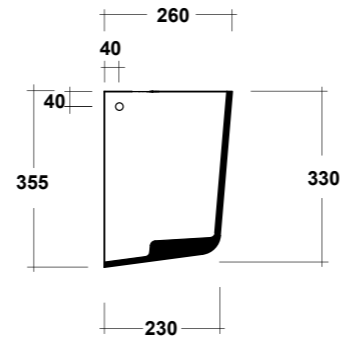

ART. CLE9SCO01

CLEAR/SYNTHESIS
SEMICOLONNIA BIANCO

CLEAR/SYNTHESIS SEMI PEDESTAL
FOR WASHBASIN
Peso/Weight: 8 kg

Dimensioni/Dimension: 35,5h cm