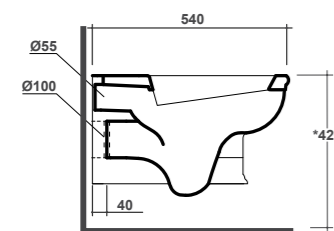

IMPERO STYLE CLASSIC

IMPERO STYLE CLASSIC

ART. IMP120201

VASO SOSPESO (DA INTEGRARE CON CASSETTA DI SCARICO)

WALL HUNG WC (TO COMPLETE WITH FLUSHING CISTERN)

Dimensioni/Dimension: 54x39 cm
Peso/Weight: 21 kg

*Quote d'installazione consigliata
Advised measure for installation

ART. IMP220101

BIDET SOSPESO MONOFORO

ONE HOLE WALL HUNG BIDET

Dimensioni/Dimension: 54x39 cm
Peso/Weight: 21 kg