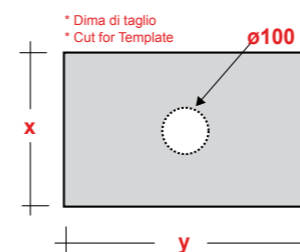

### ART. TRE42QU42101

TREND LAVABO APPOGGIO  
QUADRO 42 MF BIANCO

TREND WHITE 42 ONE-HOLE SQUARE  
SIT ON WASHBASIN

Dimensioni/Dimension: 42x42x14 cm  
Peso/Weight: 13 kg

**\*Quote d'installazione consigliata**  
Advised measure for installation