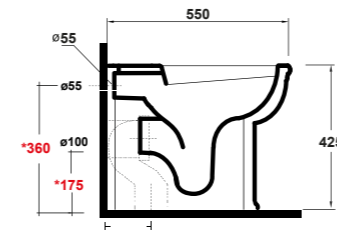

RACCORDI REGOLABILI
ADJUSTABLE ELBOW PIPE

RASCTD*: 8/12 cm
RASB*: 12/15 cm
RAR*: 16/18 cm
RASP*: 30 cm

SCARICO
TRASLATO
FLOOR DRAIN
ADJUSTABLE

*Quote d'installazione consigliata
Advised measure for installation

ART. IMP230101
BIDET BTW
MONOFORO BIANCO

WHITE ONE HOLE BIDET BTW

Dimensioni/Dimension: 55x39x42,5 cm
Peso/Weight: 22 kg