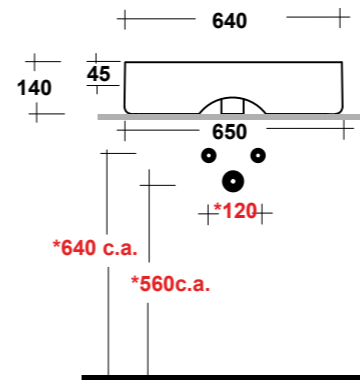

ART. TRA4265101

TRATTO LAVABO APPOGGIO 65 MF BIANCO

TRATTO WHITE 65 ONE-HOLE SIT ON WASHBASIN

Dimensioni/Dimension: 65x41x14 cm

Smaltato sui 4 lati
Glazed on 4 sides

*Quote d'installazione consigliata
Advised measure for installation