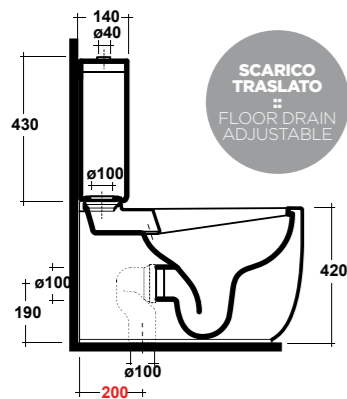

### ART. MIL71PF101

MILADY CASSETTA MBL. P.F. BIANCO

MILADY WHITE CC PAN BOTTOM  
INLET CISTERN  
Peso/Weight: 14 kg

Dimensioni/Dimension: 62x36x87 cm

RIMLESS

**\*Quote d'installazione consigliata**  
Advised measure for installation