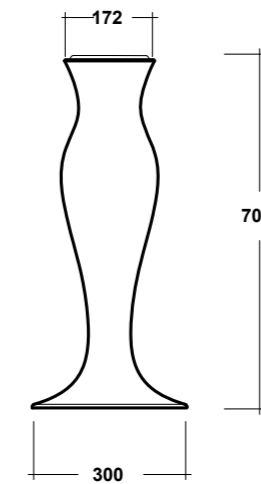

*Quote d'installazione consigliata
Advised measure for installation

FORMOSA

ART. FOR9CO01
FORMOSA COLONNA BIANCO
FORMOSA WHITE PEDESTAL

Dimensioni/Dimension: h70 cm
Peso/Weight: 10 Kg