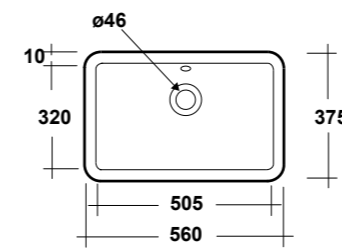

*Quote d'installazione consigliata
Advised measure for installation

ART. LIL4455001

SOTTOPIANO LAVABO OVALE
55X38 SF BIANCO

WHITE 55X38 OVAL UNDER
TOP WASHBASIN

Dimensioni/Dimension: 55x38x18,5 cm
Peso/Weight: 7 kg