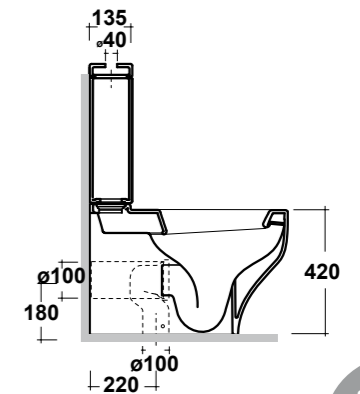

ART. CLE71PF101

CLEAR CASSETTA MBL. P.F.
CLEAR BIANCO

CLEAR WHITE CC PAN RIGHT TAP HOLE CISTERN
Peso/Weight: 13 kg

Dimensioni/Dimension: 63x36x90 cm