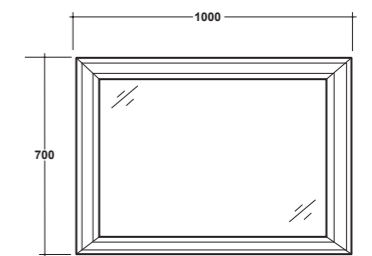

Dimensioni/Dimension: 100x70 cm  
Peso/Weight: 10 kg

reversible

- xx BIANCO LUCIDO  
GLOSSY WHITE
- xx NERO LUCIDO  
GLOSSY BLACK