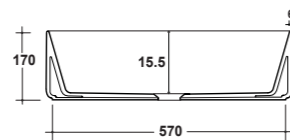

ART. OPE42OV60001

LAVABO OPEN 60 OVALE
DA APPOGGIO

OPEN 60 OVAL
WASHBASIN OVER TOP

Dimensioni/Dimension: 60x40xh 17 cm
Peso/Weight: 14 kg