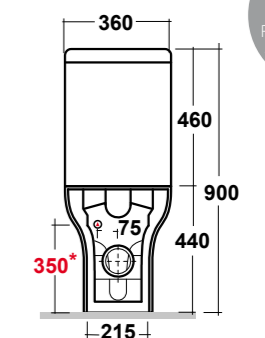

ART. CLE71PF101

CLEAR CASSETTA MBL. P.F.
CLEAR BIANCO

CLEAR WHITE CC PAN RIGHT TAP HOLE CISTERN
Peso/Weight: 13 kg

Dimensioni/Dimension: 63x36x90 cm