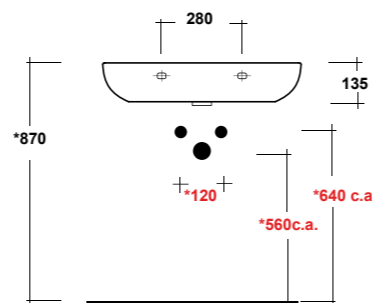

*Quote d'installazione consigliata
Advised measure for installation

ART. MIL4336101

MILADY LAVABO APPOGGIO/SOSPESO
30 MF BIANCO

MILADY WHITE 30 ONE-HOLE SIT ON/
WALL HUNG WASHBASIN

Dimensioni/Dimension: 40X30x13,5 cm
Peso/Weight: 10 kg