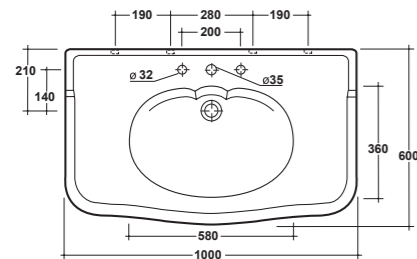

IMPERO STYLE

CLASSIC

ART. IMP4C10101
MONOFORO / 1 HOLE

ART. IMP4C10301
TRE FORI / 3 HOLES

CONSOLE 100X60 CM. INSTALLAZIONE SU COLONNA, GAMBE E MOBILE

CONSOLE 100X60 CM. INSTALLATION ON PEDESTAL, TWIN CERAMIC LEGS AND FREE STANDING FURNITURE

Dimensioni/Dimension: 100x60x27 cm
Peso/Weight: 35 kg