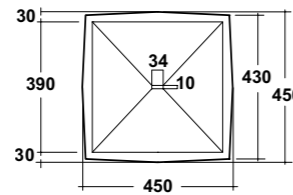

*Quote d'installazione consigliata
Advised measure for installation

FORMOSA

ART. FOR4265001
FORMOSA LAVABO APPOGGIO
RETTANGOLARE 65 SF BIANCO

FORMOSA WHITE 65 SIT ON WASHBASIN

Dimensioni/Dimension: 65x45 cm
Peso/Weight: 14,5 Kg