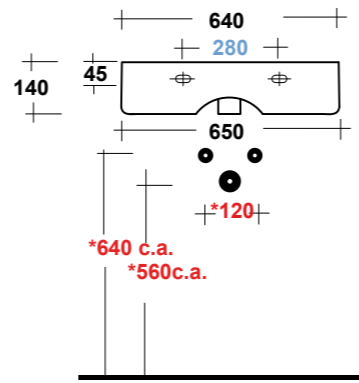

ART. TRA4165101

TRATTO LAVABO SOSPESO 65 MF BIANCO

TRATTO WHITE 65 ONE-HOLE WALL HUNG WASHBASIN

Dimensioni/Dimension: 65x41x14 cm

*Quote d'installazione consigliata
Advised measure for installation