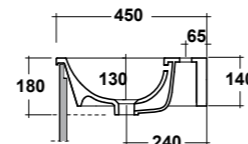

ART. TUE4875101

TUTTOEVO LAVABO SOSPESO/INCASSO
75 MF BIANCO
TUTTOEVO WHITE 75 ONE-HOLE
WALL HUNG/RECESSED

Dimensioni/Dimension: 75x45x18 cm
Peso/Weight: 19 kg