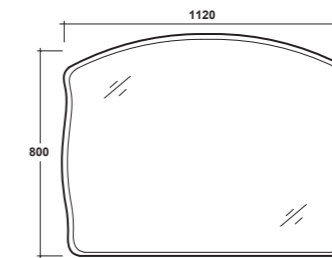

IMPERO STYLE CLASSIC

IMPERO STYLE CLASSIC

ART. IMP120201

VASO SOSPESO (DA INTEGRARE CON CASSETTA DI SCARICO)

WALL HUNG WC (TO COMPLETE WITH FLUSHING CISTERN)

Dimensioni/Dimension: 54x39 cm
Peso/Weight: 21 kg

*Quote d'installazione consigliata
Advised measure for installation

ART. IMP220101

BIDET SOSPESO MONOFORO

ONE HOLE WALL HUNG BIDET

Dimensioni/Dimension: 54x39 cm
Peso/Weight: 21 kg

*Quote d'installazione consigliata
Advised measure for installation

ART. C6IMP01

COPRIWATER TERMOINDURENTE

THERMOSETTING SEAT COVER

Peso/Weight: 4 kg

ART. C8IMP

COPRIWATER SLIM TERMOINDURENTE
DISPOSITIVO SOFT CLOSE

SLIM THERMOSETTING SOFT CLOSE
SYSTEM SEAT COVER

Peso/Weight: 4 kg

TAKE↑↓OFF*

- 01 BIANCO LUCIDO
  GLOSSY WHITE
- 13 NERO LUCIDO
  GLOSSY BLACK

ART. SF1101

COPRIWATER IN LEGNO MASSELLO
SOFT CLOSE - CERNIERE DISPONIBILI
IN CROMO, ORO O BRONZO

WOODEN SEAT COVER SOFT CLOSE
CHROME, GOLDEN OR BRONZE
HINGES AVAILABLE

Peso/Weight: 4 kg

TAKE↑↓OFF*

ART. VAFI

VASCA FREESTANDING IN ACRILICO
BIANCO LUCIDO

GLOSSY WHITE FREESTANDING
ACRYLIC BATH TUB

Dimensioni/Dimension: 170x76x50 cm
Peso/Weight: 50 kg

COLONNA DI
SCARICO NELLE
STESSE FINITURE
DRAIN PIPE IN
THE SAME
FINISHES

ART. GADA

PIEDINI IN METALLO

METAL LEGS

BIANCO WHITE CROMO CHROME ORO GOLD BRONZO BRONZE

ART. IMSP112

SPECCHIO SAGOMATO 112 CM,
FILO LUCIDO - NON REVERSIBILE

SHAPED MIRROR 112 CM
POLISHED EDGE - NON-REVERSIBLE

Dimensioni/Dimension: 112x82 cm
Peso/Weight: 14 kg

ART. IMSP65

SPECCHIO OVALE CON BORDO MOLATO,
FILO LUCIDO - NON REVERSIBILE

OVAL SHAPED MIRROR 90 CM
POLISHED EDGE - NON-REVERSIBLE

Dimensioni/Dimension: 90x65 cm
Peso/Weight: 8 kg

ART. IMSP100

SPECCHIO 100X70 CM PER MOBILE
(ART. IMMO100 / IMMO70)

CON CORNICE IN LEGNO LACCATO,
REVERSIBILE