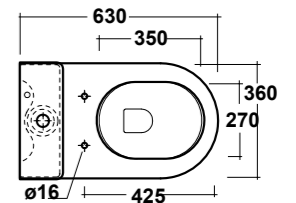

ART. CLE71PF101

CLEAR CASSETTA MBL. P.F.
CLEAR BIANCO

CLEAR WHITE CC PAN RIGHT TAP HOLE CISTERN
Peso/Weight: 13 kg

Dimensioni/Dimension: 63x36x90 cm