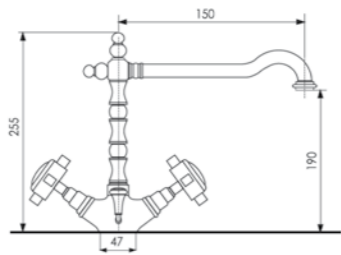

WASH-BASIN UNIT WITH LUXURY 1"1/4
POP-UP WASTE (WITH FLEXIBLE)

ART. S3761A
MONOBLOCCO LAVABO SALTARELLO
1"1/4 LUSSO (CON FLESSIBILE)