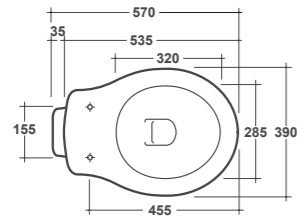

IMPERO STYLE CLASSIC

IMPERO STYLE CLASSIC

ART. IMP110101
VASO SCARICO A TERRA S

WC BOWL S/FLOOR TRAP
Peso/Weight: 19 kg

ART. IMP110201
VASO SCARICO A PARETE P

WC BOWL P/WALL TRAP
Peso/Weight: 19 kg

Dimensioni/Dimension: 57x39x40 cm