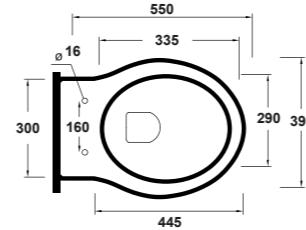

RACCORDI REGOLABILI
ADJUSTABLE ELBOW PIPE

RASCTD*: 8/12 cm
RASB*: 12/15 cm
RAR*: 16/18 cm
RASP*: 30 cm

SCARICO
TRASLATO
FLOOR DRAIN
ADJUSTABLE

*Quote d'installazione consigliata
Advised measure for installation

ART. IMP230101
BIDET BTW
MONOFORO BIANCO

WHITE ONE HOLE BIDET BTW

Dimensioni/Dimension: 55x39x42,5 cm
Peso/Weight: 22 kg