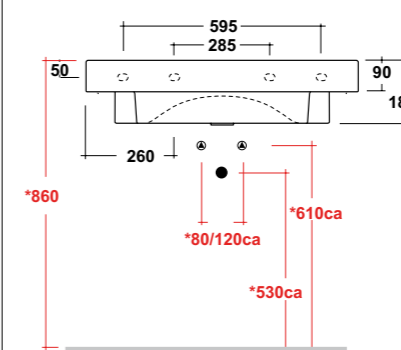

Installazione: sospeso - filo piano
Installation: wall hung - top level

*Quote d'installazione consigliata
Advised measure for installation

ART. TUT4110101

TUTTO LAVABO SOSPESO 100 MF
BIANCO
TUTTO ONE/THREE HOLES
WASHBASIN WALL HUNG

Dimensioni/Dimension: 100x50x18 cm
Peso/Weight: 30 kg