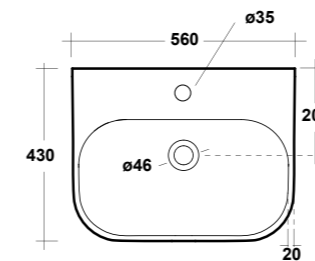

ART. SYN4556101

SYNTHESIS LAVABO SEMINCASSO
56 MF BIANCO

SYNTHESIS WHITE 56 ONE-HOLE
SEMIRECESSED WASHBASIN

Dimensioni/Dimension: 56X43X15 cm
Peso/Weight: 11 kg