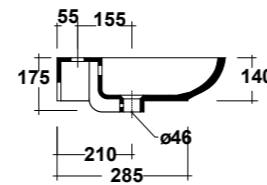

ART. CLE4365101

CLEAR LAVABO APPOGGIO/
SOSPESO 65 MF BIANCO

CLEAR WHITE 65 ONE-HOLE SIT ON/
WALL HUNG WASHBASIN

Dimensioni/Dimension: 65x45x14 cm
Peso/Weight: 18 kg