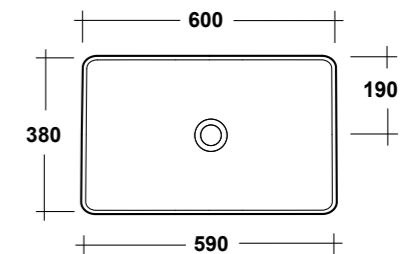

TOKYO

ART. LIL4260001

TOKYO LAVABO APPOGGIO 60X38
SF BIANCO

TOKYO WHITE 60X38
SIT ON WASHBASIN

Dimensioni/Dimension: 60x38x13 cm
Peso/Weight: 13 kg

*Quote d'installazione consigliata
Advised measure for installation