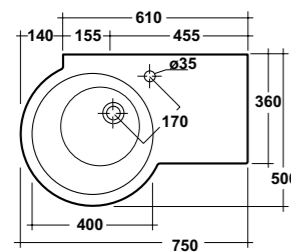

TUTTO EVO

SOFT SQUARE SHAPE

ART. TUT417D101

TUTTO LAVABO SOSPESO
75 DX MF BIANCO

TUTTO RIGHT ONE-HOLE
WALL HUNG WASHBASIN

Dimensioni/Dimension: 75x50x18 cm
Peso/Weight: 22 kg

ART. TUT417S101

TUTTO LAVABO SOSPESO
75 SX MF BIANCO

TUTTO LEFT ONE-HOLE
WALL HUNG WASHBASIN

Dimensioni/Dimension: 75x50x18 cm
Peso/Weight: 22 kg

*Quote d'installazione consigliata
Advised measure for installation

ART. TUE4890101

TUTTOEVO LAVABO SOSPESO/INCASSO
90 MF BIANCO
TUTTOEVO WHITE 90 ONE-HOLE
WALL HUNG/RECESSED

Dimensioni/Dimension: 90x45x18 cm
Peso/Weight: 22,5 kg

*Quote d'installazione consigliata
Advised measure for installation

ART. TUE4875101

TUTTOEVO LAVABO SOSPESO/INCASSO
75 MF BIANCO
TUTTOEVO WHITE 75 ONE-HOLE
WALL HUNG/RECESSED

Dimensioni/Dimension: 75x45x18 cm
Peso/Weight: 19 kg

*Quote d'installazione consigliata
Advised measure for installation

ART. TUE4360101

TUTTOEVO LAVABO SOSPESO/INCASSO
60 MF BIANCO
TUTTOEVO WASHBASIN ONE HOLE -
WALL-HUNG / RECESSED

Dimensioni/Dimension: 60x45x18 cm
Peso/Weight: 14 kg

*Quote d'installazione consigliata
Advised measure for installation

TUTTO EVO

SOFT SQUARE SHAPE

ART. TUT4185101

TUTTO LAVABO SOSPESO 80X50 MF
BIANCO
TUTTO ONE/THREE HOLES
WASHBASIN WALL HUNG

Dimensioni/Dimension: 80x50x18 cm
Peso/Weight: 26 kg

Installazione: sospeso - filo piano
Installation: wall hung - top level

*Quote d'installazione consigliata
Advised measure for installation

ART. TUT4110101

TUTTO LAVABO SOSPESO 100 MF
BIANCO
TUTTO ONE/THREE HOLES
WASHBASIN WALL HUNG

Dimensioni/Dimension: 100x50x18 cm
Peso/Weight: 30 kg

Installazione: sospeso - filo piano
Installation: wall hung - top level

*Quote d'installazione consigliata
Advised measure for installation