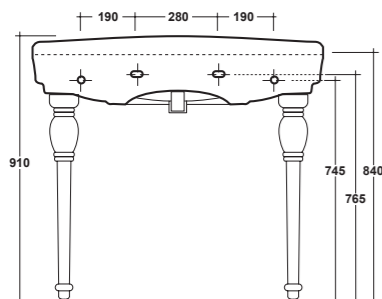

IMPERO STYLE

CLASSIC

ART. IMP4C10101
MONOFORO / 1 HOLE

ART. IMP4C10301
TRE FORI / 3 HOLES

CONSOLE 100X60 CM. INSTALLAZIONE SU COLONNA, GAMBE E MOBILE

CONSOLE 100X60 CM. INSTALLATION ON PEDESTAL, TWIN CERAMIC LEGS AND FREE STANDING FURNITURE

Dimensioni/Dimension: 100x60x27 cm
Peso/Weight: 35 kg