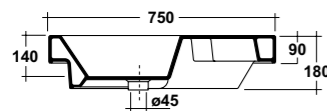

TUTTO EVO

SOFT SQUARE SHAPE

ART. TUT417D101

TUTTO LAVABO SOSPESO
75 DX MF BIANCO

TUTTO RIGHT ONE-HOLE
WALL HUNG WASHBASIN

Dimensioni/Dimension: 75x50x18 cm
Peso/Weight: 22 kg

ART. TUT417S101

TUTTO LAVABO SOSPESO
75 SX MF BIANCO

TUTTO LEFT ONE-HOLE
WALL HUNG WASHBASIN

Dimensioni/Dimension: 75x50x18 cm
Peso/Weight: 22 kg

*Quote d'installazione consigliata
Advised measure for installation

ART. TUE4890101

TUTTOEVO LAVABO SOSPESO/INCASSO
90 MF BIANCO
TUTTOEVO WHITE 90 ONE-HOLE
WALL HUNG/RECESSED

Dimensioni/Dimension: 90x45x18 cm
Peso/Weight: 22,5 kg

*Quote d'installazione consigliata
Advised measure for installation

ART. TUE4875101

TUTTOEVO LAVABO SOSPESO/INCASSO
75 MF BIANCO
TUTTOEVO WHITE 75 ONE-HOLE
WALL HUNG/RECESSED

Dimensioni/Dimension: 75x45x18 cm
Peso/Weight: 19 kg

*Quote d'installazione consigliata
Advised measure for installation

ART. TUE4360101

TUTTOEVO LAVABO SOSPESO/INCASSO
60 MF BIANCO
TUTTOEVO WASHBASIN ONE HOLE -
WALL-HUNG / RECESSED

Dimensioni/Dimension: 60x45x18 cm
Peso/Weight: 14 kg

*Quote d'installazione consigliata
Advised measure for installation

TUTTO EVO

SOFT SQUARE SHAPE

ART. TUT4185101

TUTTO LAVABO SOSPESO 80X50 MF
BIANCO
TUTTO ONE/THREE HOLES
WASHBASIN WALL HUNG

Dimensioni/Dimension: 80x50x18 cm
Peso/Weight: 26 kg

Installazione: sospeso - filo piano
Installation: wall hung - top level

*Quote d'installazione consigliata
Advised measure for installation

ART. TUT4110101

TUTTO LAVABO SOSPESO 100 MF
BIANCO
TUTTO ONE/THREE HOLES
WASHBASIN WALL HUNG

Dimensioni/Dimension: 100x50x18 cm
Peso/Weight: 30 kg

Installazione: sospeso - filo piano
Installation: wall hung - top level

*Quote d'installazione consigliata
Advised measure for installation