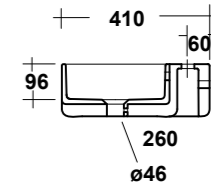

ART. TRA4280101

TRATTO LAVABO APPOGGIO 80 MF BIANCO

TRATTO WHITE 80 ONE-HOLE SIT ON WASHBASIN

Dimensioni/Dimension: 80x41x14 cm

Smaltato sui 4 lati
Glazed on 4 sides

*Quote d'installazione consigliata
Advised measure for installation