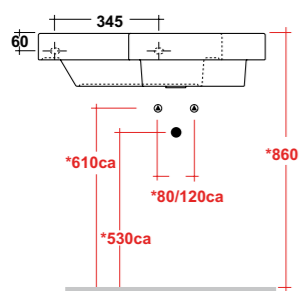

TUTTO EVO

SOFT SQUARE SHAPE

ART. TUT417D101

TUTTO LAVABO SOSPESO
75 DX MF BIANCO

TUTTO RIGHT ONE-HOLE
WALL HUNG WASHBASIN

Dimensioni/Dimension: 75x50x18 cm
Peso/Weight: 22 kg

ART. TUT417S101

TUTTO LAVABO SOSPESO
75 SX MF BIANCO

TUTTO LEFT ONE-HOLE
WALL HUNG WASHBASIN

Dimensioni/Dimension: 75x50x18 cm
Peso/Weight: 22 kg

*Quote d'installazione consigliata
Advised measure for installation

ART. TUE4890101

TUTTOEVO LAVABO SOSPESO/INCASSO
90 MF BIANCO
TUTTOEVO WHITE 90 ONE-HOLE
WALL HUNG/RECESSED

Dimensioni/Dimension: 90x45x18 cm
Peso/Weight: 22,5 kg

*Quote d'installazione consigliata
Advised measure for installation

ART. TUE4875101

TUTTOEVO LAVABO SOSPESO/INCASSO
75 MF BIANCO
TUTTOEVO WHITE 75 ONE-HOLE
WALL HUNG/RECESSED

Dimensioni/Dimension: 75x45x18 cm
Peso/Weight: 19 kg

*Quote d'installazione consigliata
Advised measure for installation

ART. TUE4360101

TUTTOEVO LAVABO SOSPESO/INCASSO
60 MF BIANCO
TUTTOEVO WASHBASIN ONE HOLE -
WALL-HUNG / RECESSED

Dimensioni/Dimension: 60x45x18 cm
Peso/Weight: 14 kg

*Quote d'installazione consigliata
Advised measure for installation

TUTTO EVO

SOFT SQUARE SHAPE

ART. TUT4185101

TUTTO LAVABO SOSPESO 80X50 MF
BIANCO
TUTTO ONE/THREE HOLES
WASHBASIN WALL HUNG

Dimensioni/Dimension: 80x50x18 cm
Peso/Weight: 26 kg

Installazione: sospeso - filo piano
Installation: wall hung - top level

*Quote d'installazione consigliata
Advised measure for installation

ART. TUT4110101

TUTTO LAVABO SOSPESO 100 MF
BIANCO
TUTTO ONE/THREE HOLES
WASHBASIN WALL HUNG

Dimensioni/Dimension: 100x50x18 cm
Peso/Weight: 30 kg

Installazione: sospeso - filo piano
Installation: wall hung - top level

*Quote d'installazione consigliata
Advised measure for installation