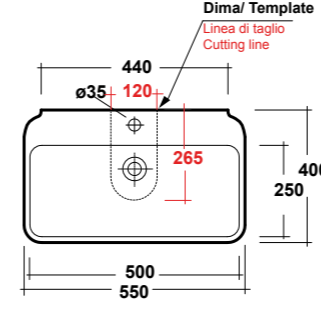

ART. CLE4355101

CLEAR LAVABO APPOGGIO/
SOSPESO 55 MF BIANCO

CLEAR WHITE 55 ONE-HOLE SIT ON/
WALL HUNG WASHBASIN

Dimensioni/Dimension: 55x40x14 cm
Peso/Weight: 13 kg