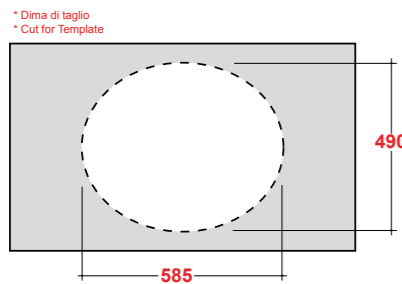

STANDARD

ART. LIL4662101

STANDARD LAVABO INCASSO
62X52 MF BIANCO

STANDARD WHITE 62X52 ONE-HOLE
RECESSED WASHBASIN

Dimensioni/Dimension: 62x52x20 cm
Peso/Weight: 13 kg

3 FORI
A RICHIESTA
THREE HOLES
ON REQUEST

*Quote d'installazione consigliata
Advised measure for installation

SYDNEY

ART. LIL4450001

SOTTOPIANO LAVABO
RETTANGOLARE 50 SF BIANCO

WHITE 50 RECTANGULAR
UNDER TOP WASHBASIN

Dimensioni/Dimension: 50x38 cm
Peso/Weight: 9 kg

*Quote d'installazione consigliata
Advised measure for installation

SOTTOPIANO

ART. LIL4457001

SOTTOPIANO LAVABO OVALE
59X45 SF BIANCO

WHITE 59X45 OVAL UNDER
TOP/RECESSED WASHBASIN

Dimensioni/Dimension: 59x44,5x20 cm
Peso/Weight: 13 kg

*Quote d'installazione consigliata
Advised measure for installation

SOTTOPIANO SOTTOPIANO SOTTOPIANO

ART. LIL4456001

SOTTOPIANO LAVABO RETTANGOLARE
56X37 SF BIANCO

WHITE 56X37 RECTANGULAR
UNDER TOP WASHBASIN

Dimensioni/Dimension: 56x37x20 cm
Peso/Weight: 9 kg

*Quote d'installazione consigliata
Advised measure for installation

ART. LIL4455001

SOTTOPIANO LAVABO OVALE
55X38 SF BIANCO

WHITE 55X38 OVAL UNDER
TOP WASHBASIN

Dimensioni/Dimension: 55x38x18,5 cm
Peso/Weight: 7 kg

*Quote d'installazione consigliata
Advised measure for installation

ART. LIL4446001

SOTTOPIANO LAVABO TONDO 46 SF
BIANCO

WHITE 46 ROUND UNDER TOP
WASHBASIN

Dimensioni/Dimension: Ø46x21 cm
Peso/Weight: 6,5 kg

*Quote d'installazione consigliata
Advised measure for installation