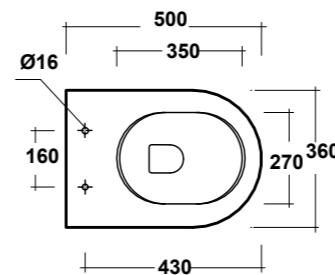

ART. CLE110301

CLEAR VASO BTW BIANCO

CLEAR WHITE CC PAN WC

Dimensioni/Dimension: 50x36x42 cm
Peso/Weight: 24 kg