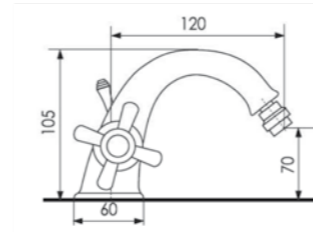

BIDET UNIT WITH LUXURY 1"1/4 POP-UP
WASTE (WITH FLEXIBLE)