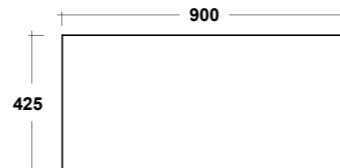

ART. ZTOP90

TOP SOSPESO PER LAVABO
+ KIT FISSAGGIO

WALL HUNG FURNITURE FOR
WASHBASIN + FIXING KIT

Dimensioni/Dimension: 90x42,5x35 cm
Peso/Weight: 19 kg

Vista superiore
Top view