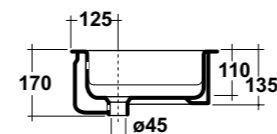

TONDO

ART. LIL4B41001
TONDO LAVABO APPOGGIO Ø 41
SF BIANCO

ROUND SIT ON Ø41 WASHBASIN
Dimensioni/Dimension: ø41x13 cm
Peso/Weight: 8 kg

*Quote d'installazione consigliata
Advised measure for installation

ROGER

ART. LIL46R5101
ROGER LAVABO INCASSO/SOSPESO
54,5X48 MF BIANCO

RECTANGULAR OVER TOP
WASHBASIN (ONE HOLE)
Dimensioni/Dimension: 54,5x48 cm
Peso/Weight: 11 kg

3 FORI
A RICHIESTA
THREE HOLES
ON REQUEST

Dima/ Template
Linea di taglio
Cutting line

*Quote d'installazione consigliata
Advised measure for installation

TRIS

ART. LIL4242001
TRIS LAVABO APPOGGIO/INCASSO
TONDO 42 SF BIANCO

TRIS WHITE 42 ROUND SIT ON/
RECESSED WASHBASIN
Dimensioni/Dimension: Ø42x17 cm
Peso/Weight: 12 kg

*Quote d'installazione consigliata
Advised measure for installation

DRESS

ART. LIL4663001
DRESS LAVABO INCASSO SOPRA/
SOTTOPIANO 61 SF BIANCO

DRESS WHITE 61 RECESSED UPON/
UNDER TOP WASHBASIN
Dimensioni/Dimension: 62,5x39,5x17 cm
Peso/Weight: 16,5 kg

*Quote d'installazione consigliata
Advised measure for installation

VYNIL

ART. VYN4640001
VYNIL LAVABO INCASSO
TONDO 40 SF BIANCO

VYNIL RECESSED BASIN WITH CERAMIC
WASTE AND DECORATION
Dimensioni/Dimension: Ø40x12,5 cm
Peso/Weight: 6,5 kg

*Quote d'installazione consigliata
Advised measure for installation

EXPORT

ART. LIL4658101
EXPORT LAVABO INCASSO 58X49
MF BIANCO

EXPORT WHITE 58X49 ONE-HOLE
RECESSED WASHBASIN
Dimensioni/Dimension: 58x49x20 cm
Peso/Weight: 11 kg

*Quote d'installazione consigliata
Advised measure for installation