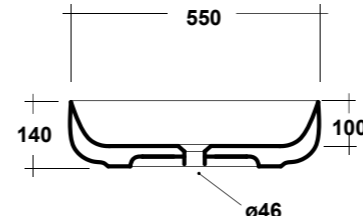

ART. MET4206001

METAMORFOSI LAVABO APPOGGIO OVALE 55X42 SF BIANCO

METAMORFOSI WHITE 55 OVAL SIT ON WASHBASIN

Dimensioni/Dimension: 55x42x14 cm
Peso/Weight: 13 kg