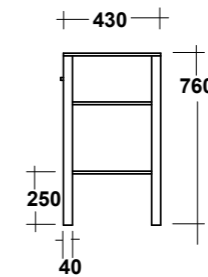

ART. TRAMOB75

MOBILE FREE STANDING
CON UN CASSETTO

FREE STANDING WOODEN FURNITURE

Dimensioni/Dimension: 75x44x75 cm