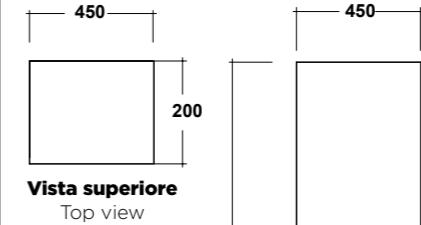

CLEAR D-SHAPE

ART. ZPEN45

PENSILE SOSPESO + KIT FISSAGGIO

WALL HUNG CABINET + FIXING KIT

Dimensioni/Dimension: 45x20x150 cm
Peso/Weight: 13 kg

Vista superiore
Top view