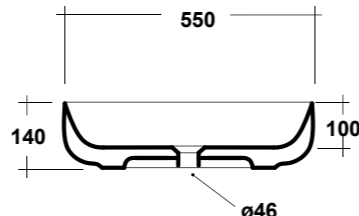

ART. MET4255001

METAMORFOSI LAVABO APPOGGIO INFORME 55 BIANCO

METAMORFOSI WHITE 55 SHAPELESS SIT ON WASHBASIN

Dimensioni/Dimension: 55x42x14 cm
Peso/Weight: 12 kg