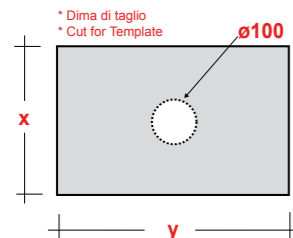

## TONDO

**ART. LIL4B41001**  
TONDO LAVABO APPOGGIO Ø 41  
SF BIANCO

ROUND SIT ON Ø41 WASHBASIN  
Dimensioni/Dimension: ø41x13 cm  
Peso/Weight: 8 kg

**\*Quote d'installazione consigliata**  
Advised measure for installation