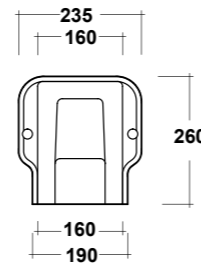

ART. CLE9SCO01

CLEAR/SYNTHESIS
SEMICOLONNIA BIANCO

CLEAR/SYNTHESIS SEMI PEDESTAL
FOR WASHBASIN
Peso/Weight: 8 kg

Dimensioni/Dimension: 35,5h cm