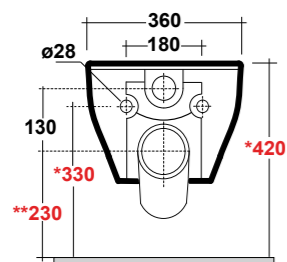

### ART. SYN1202R01

SYNTHESIS ECO VASO SOSPESO  
RIMLESS BIANCO

SYNTHESIS ECO WHITE WALL HUNG  
RIMLESS WC

Dimensioni/Dimension: 52x36x28 cm  
Peso/Weight: 18,5 kg

RIMLESS

**\*Quote d'installazione consigliata**  
Advised measure for installation