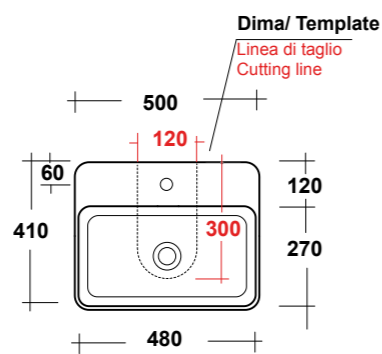

### ART. TRA4250101

TRATTO LAVABO APPOGGIO 50 MF BIANCO

TRATTO WHITE 50 ONE-HOLE SIT ON WASHBASIN

Dimensioni/Dimension: 50x41x14 cm

**Smaltato sui 4 lati**  
Glazed on 4 sides

**\*Quote d'installazione consigliata**  
Advised measure for installation