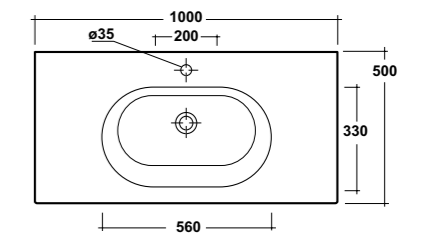

Installazione: sospeso - filo piano
Installation: wall hung - top level

*Quote d'installazione consigliata
Advised measure for installation