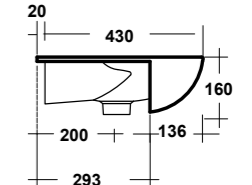

ART. CLE4556101

CLEAR LAVABO SEMINCASSO 56 MF
BIANCO

CLEAR WHITE 56 ONE-HOLE
SEMIRECESSED WASHBASIN

Dimensioni/Dimension: 56x43x16 cm
Peso/Weight: 10,5 kg