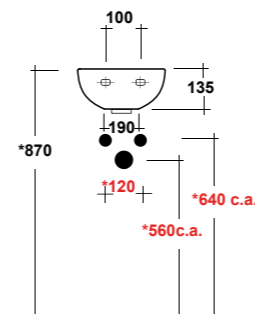

MILADY

D-SHAPE

ART. MIL4390101

MILADY LAVABO APPOGGIO/SOSPESO
90 MF BIANCO

MILADY WHITE 90 ONE-HOLE SIT ON/
WALL HUNG WASHBASIN

Dimensioni/Dimension: 90X41x13,5 cm
Peso/Weight: 24 kg

*Quote d'installazione consigliata
Advised measure for installation

ART. MIL4370101

MILADY LAVABO APPOGGIO/SOSPESO
70 MF BIANCO

MILADY WHITE 70 ONE-HOLE SIT ON/
WALL HUNG WASHBASIN

Dimensioni/Dimension: 70X41x13,5 cm
Peso/Weight: 17,5 kg

*Quote d'installazione consigliata
Advised measure for installation

ART. MIL4355101

MILADY LAVABO APPOGGIO/SOSPESO
55 MF BIANCO

MILADY WHITE 55 ONE-HOLE SIT ON/
WALL HUNG WASHBASIN

Dimensioni/Dimension: 55X41x13,5 cm
Peso/Weight: 14 kg

*Quote d'installazione consigliata
Advised measure for installation

ART. MIL4336101

MILADY LAVABO APPOGGIO/SOSPESO
30 MF BIANCO

MILADY WHITE 30 ONE-HOLE SIT ON/
WALL HUNG WASHBASIN

Dimensioni/Dimension: 40X30x13,5 cm
Peso/Weight: 10 kg

*Quote d'installazione consigliata
Advised measure for installation

MILADY

D-SHAPE

ART. MIL110301

MILADY VASO BTW RIMLESS BIANCO

MILADY WHITE BTW RIMLESS WC

Dimensioni/Dimension: 52X36x42 cm
Peso/Weight: 23,5 kg

RIMLESS

*Quote d'installazione consigliata
Advised measure for installation

ART. MIL230101

MILADY BIDET BTW MF BIANCO

ONE-HOLE BTW BIDET
+ FIXING KIT INCLUDED

Dimensioni/Dimension: 52X36x42 cm
Peso/Weight: 25 kg

*Quote d'installazione consigliata
Advised measure for installation