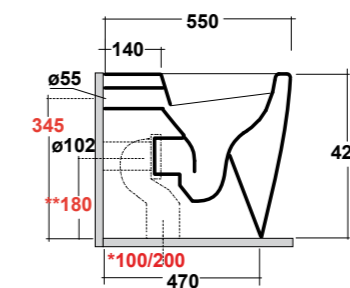

ART. FOR1103R01

FORMOSA 2.0 VASO BTW
RIMLESS BIANCO

FORMOSA 2.0 WHITE BTW RIMLESS WC

Dimensioni/Dimension: 55x37x42 cm
Peso/Weight: 25 Kg

RIMLESS

RACCORDI REGOLABILI
ADJUSTABLE ELBOW PIPE

RASCTD*: 10/14 cm
RASB*: 15/17 cm
RAR1*: 16/20 cm
RASP**: 30 cm

SCARICO
TRASLATO
=
FLOOR DRAIN
ADJUSTABLE

*Quote d'installazione consigliata
Advised measure for installation

ART. FOR2101N01

FORMOSA 2.0 BIDET BTW MF BIANCO

FORMOSA 2.0 WHITE BIDET BTW
ONE HOLE

Dimensioni/Dimension: 55x37x42 cm
Peso/Weight: 21,5 Kg