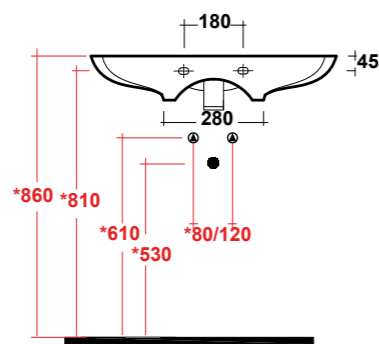

ART. CLE4375101

CLEAR LAVABO APPOGGIO/
SOSPESO 75 MF BIANCO

CLEAR WHITE 75 ONE-HOLE SIT ON/
WALL HUNG WASHBASIN

Dimensioni/Dimension: 75x45x14 cm
Peso/Weight: 18 kg