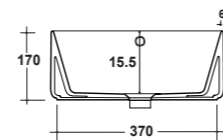

### ART. OPE42TO40101

LAVABO OPEN 40 TONDO  
DA APPOGGIO (MONOFORO)

OPEN 40 ROUND WASHBASIN  
OVER TOP (ONE HOLE)

Dimensioni/Dimension: Ø40xh 17 cm  
Peso/Weight: 11 kg