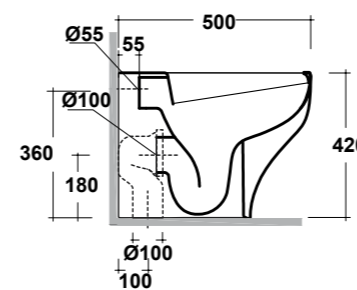

ART. CLE110301

CLEAR VASO BTW BIANCO

CLEAR WHITE CC PAN WC

Dimensioni/Dimension: 50x36x42 cm
Peso/Weight: 24 kg