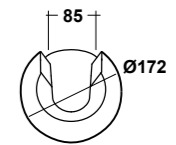

FORMOSA

ART. FOR9CO01
FORMOSA COLONNA BIANCO
FORMOSA WHITE PEDESTAL

Dimensioni/Dimension: h70 cm
Peso/Weight: 10 Kg