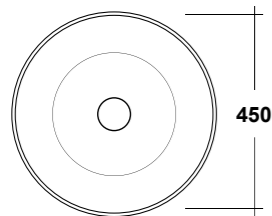

METAMORFOSI

LAVABI - WASHBASINS

ART. MET4245001

METAMORFOSI LAVABO APPOGGIO TONDO 45 SF BIANCO

METAMORFOSI WHITE 45 Ø ROUND SIT ON WASHBASIN

Dimensioni/Dimension: Ø45 cm
Peso/Weight: 11 kg