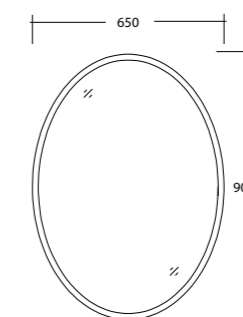

ART. IMSP65

SPECCHIO OVALE CON BORDO MOLATO,
FILO LUCIDO - NON REVERSIBILE

OVAL SHAPED MIRROR 90 CM
POLISHED EDGE - NON-REVERSIBLE

Dimensioni/Dimension: 90x65 cm
Peso/Weight: 8 kg