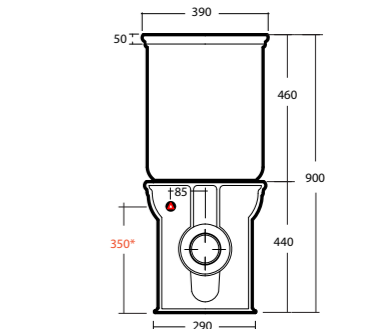

*Quote d'installazione consigliata
Advised measure for installation