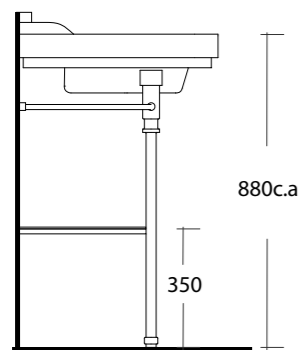

IMPERO STYLE CLASSIC

ART. IMST70
STRUTTURA IN OTTONE
CON PORTASALVIETTE E RIPIANO
PER CONSOLE 70 CM

CHROMED BRASS FRAME WITH
TOWEL RAIL AND GLASS SHELF FOR
CONSOLE 70 CM
Peso/Weight: 4 kg

ART. IMST100
CSTRUTTURA IN OTTONE
CON PORTASALVIETTE
E RIPIANO PER CONSOLE 100 CM

CHROMED BRASS FRAME WITH
TOWEL RAIL AND GLASS SHELF
FOR CONSOLE 100 CM
Peso/Weight: 6 kg

- **36** CROMO CHROME
- **OR** ORO GOLD
- **BR** BRONZO BRONZE

ART. IMP4650001
LAVABO SOPRAPIANO 50X40 CM.
INSTALLAZIONE SU MARMO

OVER TOP 50X40 CM BASIN.
INSTALLATION ON MARBLE

Dimensioni/Dimension: 50x40x17,5 cm
Peso/Weight: 6,5 kg

ART. IMMO100
MOBILE LACCATO

FREE STANDING FURNITURE

Dimensioni/Dimension: 100x77x60 cm
Peso/Weight: 40 kg

POMELLO INCLUSO
= KNOB
GLASS-DOOR
INCLUDED

- **00** BIANCO LUCIDO GLOSSY WHITE
- **00N** NERO LUCIDO GLOSSY BLACK

ART. IMTOP10
TOP MARMO SAGOMATO

SHAPED MARBLE

Dimensioni/Dimension: 91x54x2 cm
Peso/Weight: 18 kg

- **101** MONOFORO 1 HOLE
- **301** TRE FORI 3 HOLES
- **103** MONOFORO 1 HOLE
- **303** TRE FORI 3 HOLES

IMPERO STYLE CLASSIC

ART. IMP4060001
LAVABO OVALE DA
APPOGGIO - INCASSO

OVAL WASH BASIN
OVER TOP - UPON TOP

Dimensioni/Dimension: 60x45x12 cm
Peso/Weight: 12,5 kg

ART. IMVE180
VETRINA CON DUE CASSETTI

GLASS-DOOR CABINET WITH
TWO DRAWERS

Dimensioni/Dimension: 48x36x180 cm
Peso/Weight: 48 kg

POMELLO INCLUSO
= KNOB
GLASS-DOOR
INCLUDED

- **01** BIANCO LUCIDO GLOSSY WHITE
- **13** NERO LUCIDO GLOSSY BLACK

Vista superiore
Top view

Prospetto frontale
Front view

Prospetto laterale
Lateral view