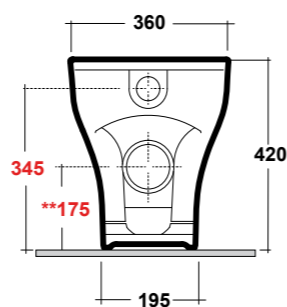

### ART. SYN1103R01

SYNTHESIS ECO VASO BTW  
RIMLESS BIANCO

SYNTHESIS ECO WHITE BTW  
RIMLESS WC

Dimensioni/Dimension: 52x36x42 cm  
Peso/Weight: 23,5 kg

RIMLESS

**RACCORDI REGOLABILI**  
ADJUSTABLE ELBOW PIPE