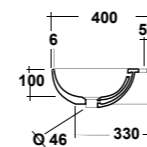

MILADY

D-SHAPE

ART. MIL4390101

MILADY LAVABO APPOGGIO/SOSPESO
90 MF BIANCO

MILADY WHITE 90 ONE-HOLE SIT ON/
WALL HUNG WASHBASIN

Dimensioni/Dimension: 90X41x13,5 cm
Peso/Weight: 24 kg

*Quote d'installazione consigliata
Advised measure for installation

ART. MIL4370101

MILADY LAVABO APPOGGIO/SOSPESO
70 MF BIANCO

MILADY WHITE 70 ONE-HOLE SIT ON/
WALL HUNG WASHBASIN

Dimensioni/Dimension: 70X41x13,5 cm
Peso/Weight: 17,5 kg

*Quote d'installazione consigliata
Advised measure for installation

ART. MIL4355101

MILADY LAVABO APPOGGIO/SOSPESO
55 MF BIANCO

MILADY WHITE 55 ONE-HOLE SIT ON/
WALL HUNG WASHBASIN

Dimensioni/Dimension: 55X41x13,5 cm
Peso/Weight: 14 kg

*Quote d'installazione consigliata
Advised measure for installation

ART. MIL4336101

MILADY LAVABO APPOGGIO/SOSPESO
30 MF BIANCO

MILADY WHITE 30 ONE-HOLE SIT ON/
WALL HUNG WASHBASIN

Dimensioni/Dimension: 40X30x13,5 cm
Peso/Weight: 10 kg

*Quote d'installazione consigliata
Advised measure for installation

MILADY

D-SHAPE

ART. MIL110301

MILADY VASO BTW RIMLESS BIANCO

MILADY WHITE BTW RIMLESS WC

Dimensioni/Dimension: 52X36x42 cm
Peso/Weight: 23,5 kg

RIMLESS

*Quote d'installazione consigliata
Advised measure for installation

ART. MIL230101

MILADY BIDET BTW MF BIANCO

ONE-HOLE BTW BIDET
+ FIXING KIT INCLUDED

Dimensioni/Dimension: 52X36x42 cm
Peso/Weight: 25 kg

*Quote d'installazione consigliata
Advised measure for installation