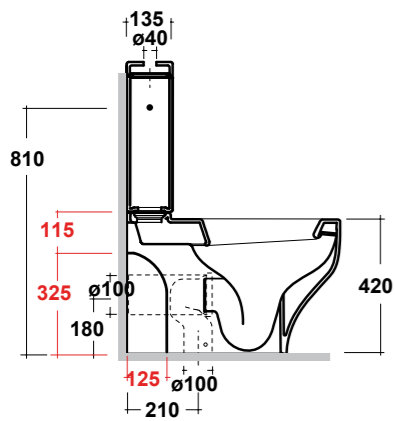

CLEAR D-SHAPE

ART. CLE710B01

CLEAR CASSETTA MBL.
OPEN BACK P.F. BIANCO

OPEN BACK CLEAR WHITE CC PAN WC
Peso/Weight: 29 kg

Art. CLE1303OB01

CLEAR VASO MBL. BTW
OPEN BACK BIANCO

OPEN BACK CLEAR WHITE CC
PAN RIGHT
TAP HOLE CISTERN
Peso/Weight: 13 kg

Dimensioni/Dimension: 63x36xh90 cm

*Quote d'installazione consigliata
Advised measure for installation

ART. CLE9CO01

CLEAR/SYNTHESIS
COLONNA BIANCO

CLEAR/SYNTHESIS
PEDESTAL FOR WASHBASIN
Peso/Weight: 11 kg

Dimensioni/Dimension: 72h cm