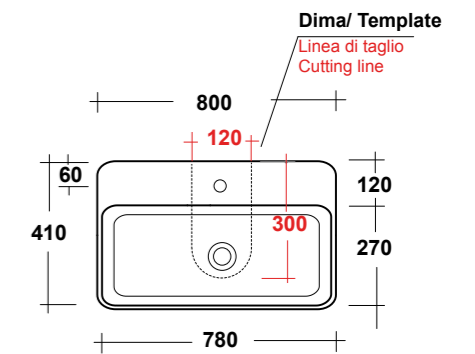

ART. TRA4280101

TRATTO LAVABO APPOGGIO 80 MF BIANCO

TRATTO WHITE 80 ONE-HOLE SIT ON WASHBASIN

Dimensioni/Dimension: 80x41x14 cm

Smaltato sui 4 lati
Glazed on 4 sides

*Quote d'installazione consigliata
Advised measure for installation