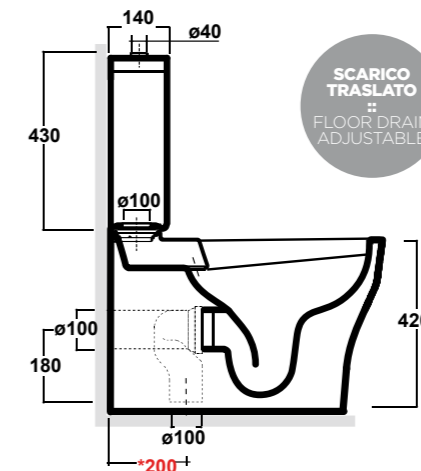

ART. SYN71PF101

SYNTHESIS CASSETTA MBL. P.F. BIANCO

SYNTHESIS WHITE CC PAN
BOTTOM INLET CISTERN
Peso/Weight: 13 kg

Dimensioni/Dimension: 63x36x87 cm

RIMLESS

SCARICO
TRASLATO
FLOOR DRAIN
ADJUSTABLE