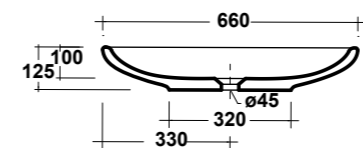

*Quote d'installazione consigliata
Advised measure for installation