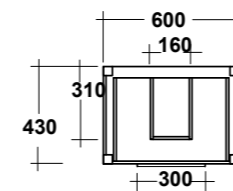

### ART. TRAMOB75

MOBILE FREE STANDING  
CON UN CASSETTO

FREE STANDING WOODEN FURNITURE

Dimensioni/Dimension: 75x44x75 cm