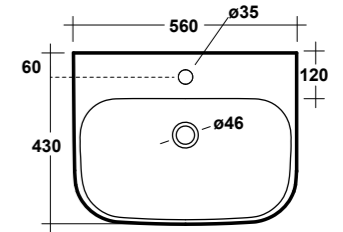

ART. CLE4556101

CLEAR LAVABO SEMINCASSO 56 MF
BIANCO

CLEAR WHITE 56 ONE-HOLE
SEMIRECESSED WASHBASIN

Dimensioni/Dimension: 56x43x16 cm
Peso/Weight: 10,5 kg