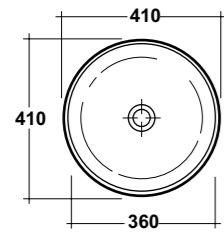

## TONDO

**ART. LIL4B41001**  
TONDO LAVABO APPOGGIO Ø 41  
SF BIANCO

ROUND SIT ON Ø41 WASHBASIN  
Dimensioni/Dimension: ø41x13 cm  
Peso/Weight: 8 kg

**\*Quote d'installazione consigliata**  
Advised measure for installation