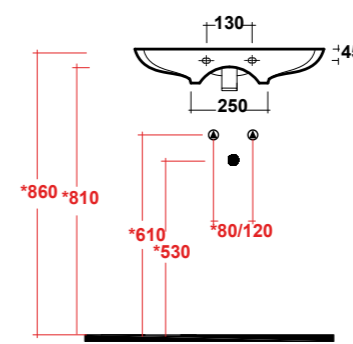

ART. CLE4345101

CLEAR LAVABO APPOGGIO/
SOSPESO 45 MF BIANCO

CLEAR WHITE 45 ONE-HOLE SIT ON/
WALL HUNG WASHBASIN

Dimensioni/Dimension: 45x35x14 cm
Peso/Weight: 9 kg