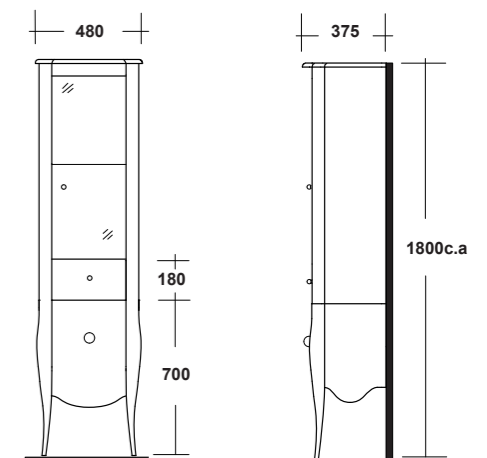

Prospetto frontale
Front view

Prospetto laterale
Lateral view