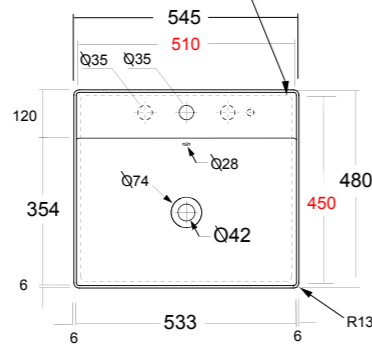

TONDO

ART. LIL4B41001
TONDO LAVABO APPOGGIO Ø 41
SF BIANCO

ROUND SIT ON Ø41 WASHBASIN
Dimensioni/Dimension: ø41x13 cm
Peso/Weight: 8 kg

*Quote d'installazione consigliata
Advised measure for installation

ROGER

ART. LIL46R5101
ROGER LAVABO INCASSO/SOSPESO
54,5X48 MF BIANCO

RECTANGULAR OVER TOP
WASHBASIN (ONE HOLE)
Dimensioni/Dimension: 54,5x48 cm
Peso/Weight: 11 kg

3 FORI
A RICHIESTA
THREE HOLES
ON REQUEST

Dima/ Template
Linea di taglio
Cutting line

*Quote d'installazione consigliata
Advised measure for installation

TRIS

ART. LIL4242001
TRIS LAVABO APPOGGIO/INCASSO
TONDO 42 SF BIANCO

TRIS WHITE 42 ROUND SIT ON/
RECESSED WASHBASIN
Dimensioni/Dimension: Ø42x17 cm
Peso/Weight: 12 kg

*Quote d'installazione consigliata
Advised measure for installation

DRESS

ART. LIL4663001
DRESS LAVABO INCASSO SOPRA/
SOTTOPIANO 61 SF BIANCO

DRESS WHITE 61 RECESSED UPON/
UNDER TOP WASHBASIN
Dimensioni/Dimension: 62,5x39,5x17 cm
Peso/Weight: 16,5 kg

*Quote d'installazione consigliata
Advised measure for installation

VYNIL

ART. VYN4640001
VYNIL LAVABO INCASSO
TONDO 40 SF BIANCO

VYNIL RECESSED BASIN WITH CERAMIC
WASTE AND DECORATION
Dimensioni/Dimension: Ø40x12,5 cm
Peso/Weight: 6,5 kg

*Quote d'installazione consigliata
Advised measure for installation

EXPORT

ART. LIL4658101
EXPORT LAVABO INCASSO 58X49
MF BIANCO

EXPORT WHITE 58X49 ONE-HOLE
RECESSED WASHBASIN
Dimensioni/Dimension: 58x49x20 cm
Peso/Weight: 11 kg

*Quote d'installazione consigliata
Advised measure for installation