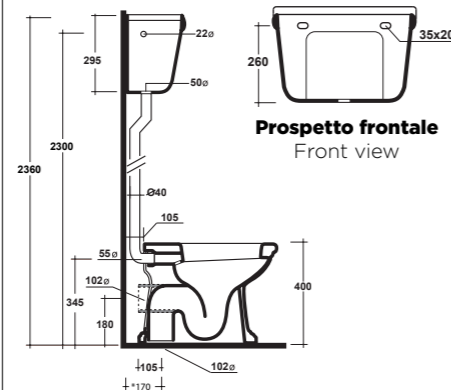

Prospetto frontale
Front view

Prospetto laterale
Lateral view

*Quote d'installazione consigliata
Advised measure for installation

ART. IMP210101
MONOFORO / 1 HOLE

ART. IMP210301
TRE FORI / 3 HOLES

BIDET A TERRA BIANCO

WHITE BIDET

Dimensioni/Dimension: 59x37x40 cm
Peso/Weight: 18 kg

*Quote d'installazione consigliata
Advised measure for installation

ART. IMP1103R01
VASO BACK TO WALL (DA INTEGRARE
CON CASSETTA DI SCARICO)

BTW WC S/P TRAP (TO COMPLETE
WITH FLUSHING CISTERN)

Dimensioni/Dimension: 55x39x42,5 cm
Peso/Weight: 25 kg

RIMLESS