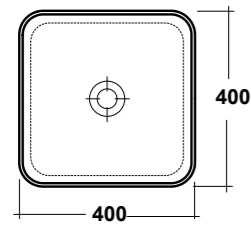

SMASH

LAVABI - WASHBASINS

ART. SMA42QU40001

SMASH LAVABO APPAGGIO
QUADRO 40 SF BIANCO

SMASH SQUARE 40 WASHBASIN
OVER TOP

Dimensioni/Dimension: 40x40x11,5 cm
Peso/Weight: 7,5 kg

*Quote d'installazione consigliata
Advised measure for installation

ART. SMA42RE65001

SMASH LAVABO APPOGGIO
RETTANGOLARE 65X40 SF BIANCO

SMASH RECTANGULAR 65X40
WASHBASIN OVER TOP

Dimensioni/Dimension: 65x40x11,5 cm
Peso/Weight: 12,5 kg