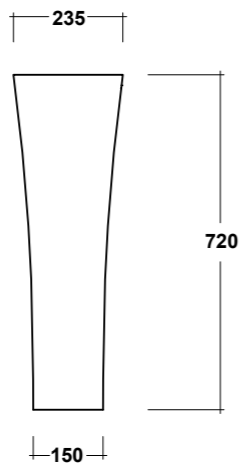

CLEAR D-SHAPE

ART. CLE710B01

CLEAR CASSETTA MBL.
OPEN BACK P.F. BIANCO

OPEN BACK CLEAR WHITE CC PAN WC
Peso/Weight: 29 kg

Art. CLE1303OB01

CLEAR VASO MBL. BTW
OPEN BACK BIANCO

OPEN BACK CLEAR WHITE CC
PAN RIGHT
TAP HOLE CISTERN
Peso/Weight: 13 kg

Dimensioni/Dimension: 63x36xh90 cm

*Quote d'installazione consigliata
Advised measure for installation

ART. CLE9CO01

CLEAR/SYNTHESIS
COLONNA BIANCO

CLEAR/SYNTHESIS
PEDESTAL FOR WASHBASIN
Peso/Weight: 11 kg

Dimensioni/Dimension: 72h cm

ART. CLE9SCO01

CLEAR/SYNTHESIS
SEMICOLONNIA BIANCO

CLEAR/SYNTHESIS SEMI PEDESTAL
FOR WASHBASIN
Peso/Weight: 8 kg

Dimensioni/Dimension: 35,5h cm

ART. C6CL01

COPRIVASO IN TERMOINDURENTE

UREA SEAT COVER

Peso/Weight: 2,9 kg

ART. C4CN01

COPRIWATER TERMOINDURENTE
CON CHIUSURA RALLENTATA

UREA SOFT CLOSE SYSTEM
SEAT COVER

Peso/Weight: 3kg

TAKE↑↓OFF*

ART. C5CN01

COPRIWATER SLIM TERMOINDURENTE
CON CHIUSURA RALLENTATA

SLIM UREA SOFT CLOSE
SYSTEM SEAT COVER

TAKE↑↓OFF*

CLEAR D-SHAPE

ART. ZPEN45

PENSILE SOSPESO + KIT FISSAGGIO

WALL HUNG CABINET + FIXING KIT

Dimensioni/Dimension: 45x20x150 cm
Peso/Weight: 13 kg

Vista superiore
Top view

Prospetto laterale
Lateral view

Prospetto frontale
Front view

ART. ZPEN30

PENSILE SOSPESO + KIT FISSAGGIO

WALL HUNG CABINET + FIXING KIT

Dimensioni/Dimension: 30x20x150 cm
Peso/Weight: 12 kg

Vista superiore
Top view

Prospetto laterale
Lateral view

Prospetto frontale
Front view