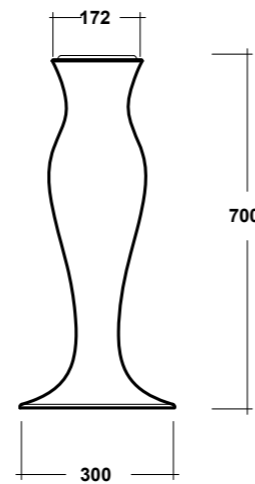

ART. FOR9CO01

FORMOSA COLONNA BIANCO

FORMOSA WHITE PEDESTAL

Dimensioni/Dimension: h70 cm
Peso/Weight: 10 Kg