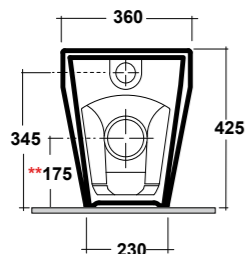

TUTTO EVO

SOFT SQUARE SHAPE

ART. TUE1103R01

TUTTOEVO VASO BTW
RIMLESS BIANCO

TUTTO EVO WHITE BTW RIMLESS WC

Dimensioni/Dimension: 53x36x42,5 cm
Peso/Weight: 30 kg

RIMLESS

RACCORDI REGOLABILI
ADJUSTABLE ELBOW PIPE

RASCTD*: 10/14 cm
RASB*: 15/17 cm
RAR1*: 18/22 cm
RASP**: 30 cm

SCARICO
TRASLATO
FLOOR DRAIN
ADJUSTABLE

*Quote d'installazione consigliata
Advised measure for installation

ART. TUE210101

TUTTOEVO BIDET BTW MF BIANCO

TUTTOEVO WHITE ONE-HOLE
BTW BIDET

Dimensioni/Dimension: 53x36x42,5 cm
Peso/Weight: 26 kg