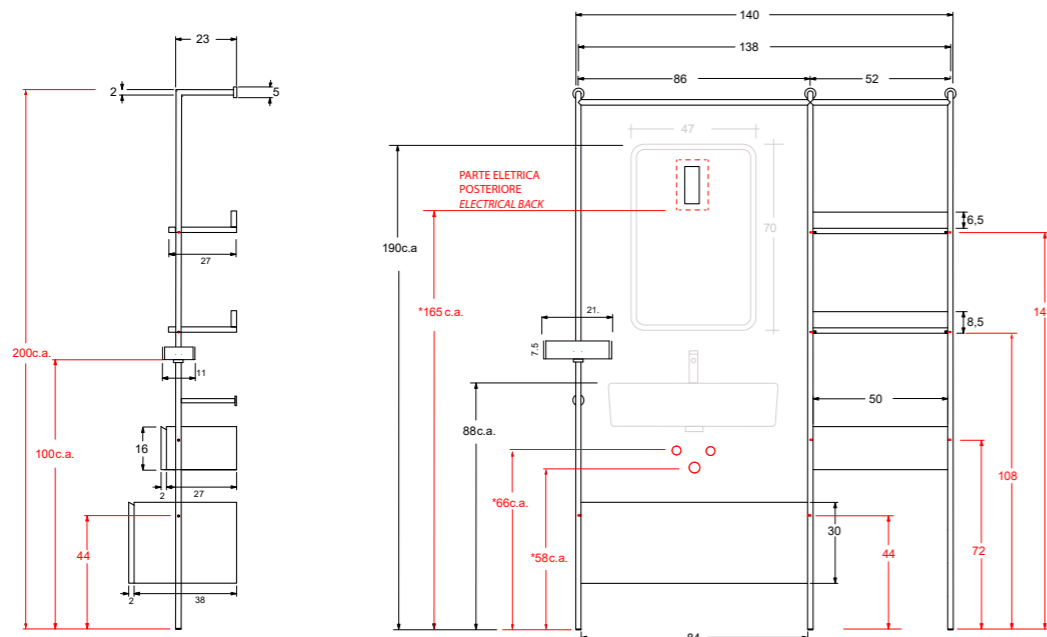

*Quote d'installazione consigliata
Advised measure for installation