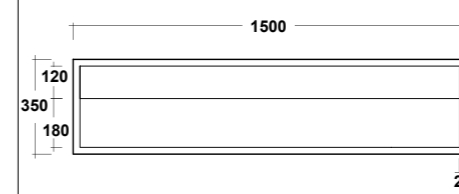

Prospetto frontale
Front view

ART. LIFESPQU75

SPECCHIO RETROILLUMINATO
TOUCH A LED

BACKLIT MIRROR LED TOUCH

Dimensioni/Dimension: 75x75 cm
Peso/Weight: 7 kg

ART. LIFESP100

SPECCHIO RETROILLUMINATO
TOUCH A LED

BACKLIT MIRROR LED TOUCH

Dimensioni/Dimension: 70x100 cm
Peso/Weight: 6,5 kg

ART. LIFESP150

SPECCHIO RETROILLUMINATO
TOUCH A LED

BACKLIT MIRROR LED TOUCH

Dimensioni/Dimension: 70x150 cm
Peso/Weight: 11 kg