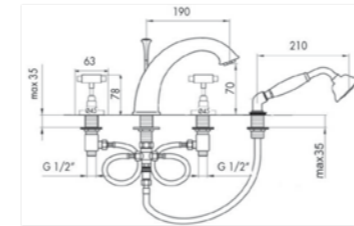

KENSINGTON

RUBINETTERIA - TAPS

KENSINGTON

RUBINETTERIA - TAPS

AREA TECNICA :: TECHNICAL AREA

ART. 3765
BATTERIA BORDO VASCA 4 FORI

4-HOLE BATH BORDER SET