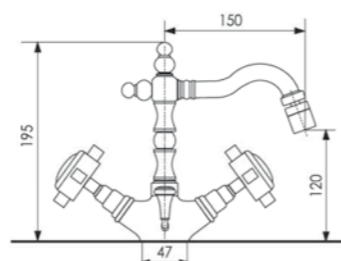

BIDET UNIT WITH LUXURY 1"1/4 POP-UP
WASTE (WITH FLEXIBLE)

ART. S3764A
MONOBLOCCO BIDET LUSSO
SALTARELLO
1"1/4 LUSSO (CON FLESSIBILE)