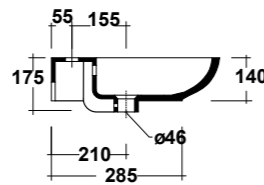

ART. CLE4375101

CLEAR LAVABO APPOGGIO/
SOSPESO 75 MF BIANCO

CLEAR WHITE 75 ONE-HOLE SIT ON/
WALL HUNG WASHBASIN

Dimensioni/Dimension: 75x45x14 cm
Peso/Weight: 18 kg