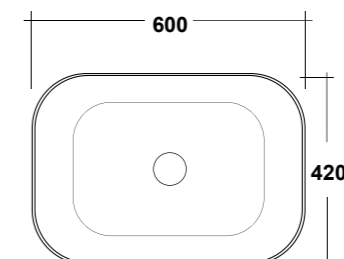

ART. MET4260001

METAMORFOSI LAVABO APPOGGIO RETTANGOLARE 60X42 SF BIANCO

WHITE 60X42 RECTANGULAR SIT ON WASHBASIN

Dimensioni/Dimension: 60x42x14 cm
Peso/Weight: 13,5 kg