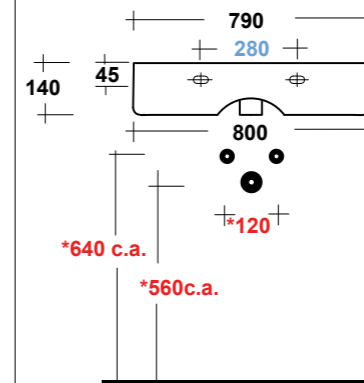

TRATTO

LAVABI - WASHBASINS

ART. TRA4180101

TRATTO LAVABO SOSPESO 80 MF BIANCO

TRATTO WHITE 80 ONE-HOLE WALL HUNG WASHBASIN

Dimensioni/Dimension: 80x41x14 cm

*Quote d'installazione consigliata
Advised measure for installation