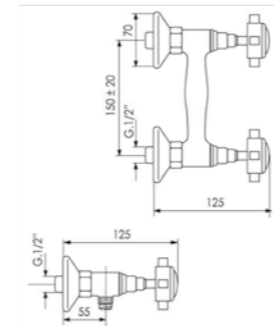

ART. 3707
GRUPPO PER DOCCIA ESTERNO
SENZA FLESSIBILE

EXTERNAL SHOWER
WITHOUT FLEXIBLE