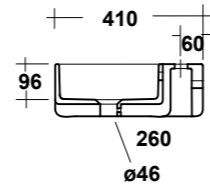

ART. TRA4165101

TRATTO LAVABO SOSPESO 65 MF BIANCO

TRATTO WHITE 65 ONE-HOLE WALL HUNG WASHBASIN

Dimensioni/Dimension: 65x41x14 cm

*Quote d'installazione consigliata
Advised measure for installation