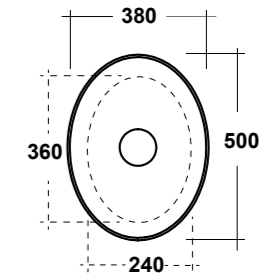

ART. TRE42OV50001

LAVABO APPOGGIO OVALE 50X38
SF BIANCO

TREND WHITE 50X38 OVAL
SIT ON WASHBASIN

Dimensioni/Dimension: 50x38x14 cm
Peso/Weight: 9 kg