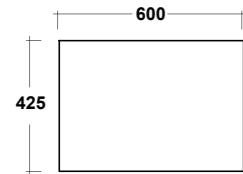

CLEAR

D-SHAPE

CLEAR

D-SHAPE

AREA TECNICA :: TECHNICAL AREA

ART. ZTOP60

TOP SOSPESO PER LAVABO
+ KIT FISSAGGIO

WALL HUNG FURNITURE FOR
WASHBASIN + FIXING KIT

Dimensioni/Dimension: 60x42,5x35 cm
Peso/Weight: 12 kg

Vista superiore
Top view