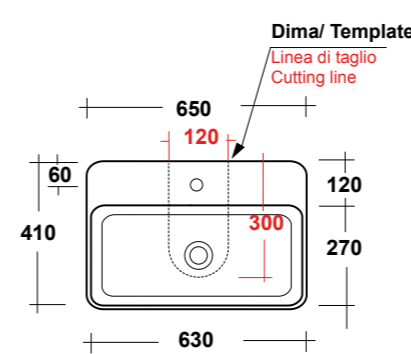

ART. TRA4265101

TRATTO LAVABO APPOGGIO 65 MF BIANCO

TRATTO WHITE 65 ONE-HOLE SIT ON WASHBASIN

Dimensioni/Dimension: 65x41x14 cm

Smaltato sui 4 lati
Glazed on 4 sides

*Quote d'installazione consigliata
Advised measure for installation