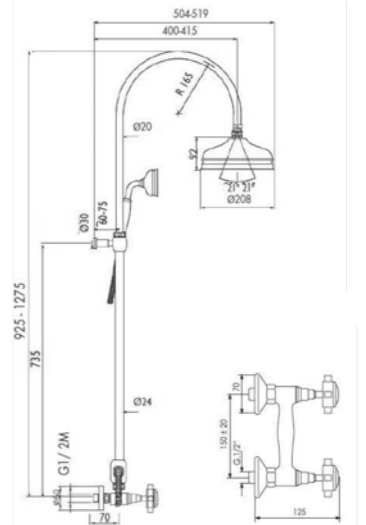

EXTERNAL SHOWER WITH
SHOWER COLUMN