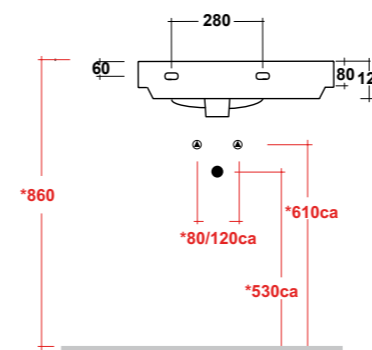

ART. TUE4360101

TUTTOEVO LAVABO SOSPESO/INCASSO
60 MF BIANCO
TUTTOEVO WASHBASIN ONE HOLE -
WALL-HUNG / RECESSED

Dimensioni/Dimension: 60x45x18 cm
Peso/Weight: 14 kg

*Quote d'installazione consigliata
Advised measure for installation

TUTTO EVO

SOFT SQUARE SHAPE

ART. TUT4185101

TUTTO LAVABO SOSPESO 80X50 MF
BIANCO
TUTTO ONE/THREE HOLES
WASHBASIN WALL HUNG

Dimensioni/Dimension: 80x50x18 cm
Peso/Weight: 26 kg