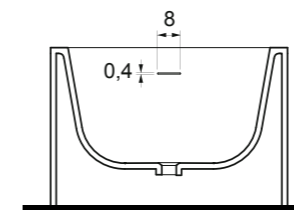

ORMA

IMPRONTA

ART. VATRA18001

VASCA CENTRO STANZA IN ACRILICO E TROPPOPIENO INTEGRATO NELLA VASCA

FREESTANDING BATHTUBS ACRYLIC

Dimensioni/Dimension: 180x80x60 cm
Peso/Weight: 60 kg
Capacità/Capacity: 310 lt

COMPLETO DI PILETTA DI SCARICO
COMPLETE WITH POP-UP WASTE

Punti di appoggio a terra
Ground support points

SC Scarico a terra consigliato filo pavimento
Recommended grounded drain Ø40

*Quote d'installazione consigliata
Advised measure for installation

ART. VATRA15001

VASCA CENTRO STANZA IN ACRILICO E TROPPOPIENO INTEGRATO NELLA VASCA

FREESTANDING BATHTUBS ACRYLIC

Dimensioni/Dimension: 150x70x60 cm
Peso/Weight: 40 kg
Capacità/Capacity: 225 lt

COMPLETO DI PILETTA DI SCARICO
COMPLETE WITH POP-UP WASTE

Punti di appoggio a terra
Ground support points

SC Scarico a terra consigliato filo pavimento
Recommended grounded drain Ø40

*Quote d'installazione consigliata
Advised measure for installation

ART. VAORM17711

VASCA CENTRO STANZA IN SOLID SURFACE E TROPPOPIENO INTEGRATO NELLA VASCA

FREESTANDING BATHTUBS SOLID SURFACE

Dimensioni/Dimension: 177x82x55 cm
Peso/Weight: 130 kg
Capacità/Capacity: 290 lt

COMPLETO DI PILETTA DI SCARICO
COMPLETE WITH POP-UP WASTE

*Quote d'installazione consigliata
Advised measure for installation

ART. VAIMP17001

VASCA CENTRO STANZA IN ACRILICO E TROPPOPIENO INTEGRATO NELLA VASCA

FREESTANDING BATHTUBS ACRYLIC

Dimensioni/Dimension: 170x82x58 cm
Peso/Weight: 53 kg
Capacità/Capacity: 276 lt

COMPLETO DI PILETTA DI SCARICO
COMPLETE WITH POP-UP WASTE

*Quote d'installazione consigliata
Advised measure for installation