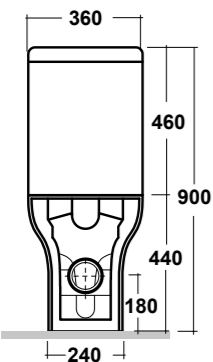

CLEAR D-SHAPE

ART. CLE710B01

CLEAR CASSETTA MBL.
OPEN BACK P.F. BIANCO

OPEN BACK CLEAR WHITE CC PAN WC
Peso/Weight: 29 kg

Art. CLE1303OB01

CLEAR VASO MBL. BTW
OPEN BACK BIANCO

OPEN BACK CLEAR WHITE CC
PAN RIGHT
TAP HOLE CISTERN
Peso/Weight: 13 kg

Dimensioni/Dimension: 63x36xh90 cm

*Quote d'installazione consigliata
Advised measure for installation

ART. CLE9CO01

CLEAR/SYNTHESIS
COLONNA BIANCO

CLEAR/SYNTHESIS
PEDESTAL FOR WASHBASIN
Peso/Weight: 11 kg

Dimensioni/Dimension: 72h cm