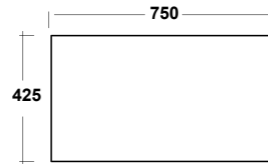

ART. ZTOP75

TOP SOSPESO PER LAVABO
+ KIT FISSAGGIO

WALL HUNG FURNITURE FOR
WASHBASIN + FIXING KIT

Dimensioni/Dimension: 75x42,5x35 cm
Peso/Weight: 15 kg

Vista superiore
Top view