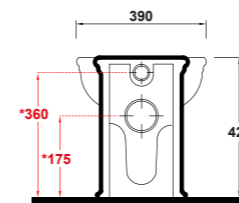

RACCORDI REGOLABILI
ADJUSTABLE ELBOW PIPE

RASCTD*: 8/12 cm
RASB*: 12/15 cm
RAR*: 16/18 cm
RASP*: 30 cm

SCARICO
TRASLATO
FLOOR DRAIN
ADJUSTABLE

*Quote d'installazione consigliata
Advised measure for installation

ART. IMP230101
BIDET BTW
MONOFORO BIANCO

WHITE ONE HOLE BIDET BTW

Dimensioni/Dimension: 55x39x42,5 cm
Peso/Weight: 22 kg