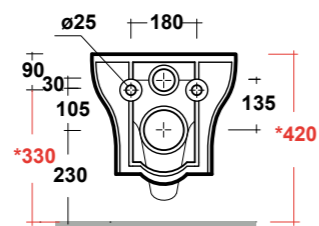

### ART. CLE1202R01

CLEAR VASO SOSPESO RIMLESS BIANCO

CLEAR WHITE WALL HUNG RIMLESS WC

Dimensioni/Dimension: 50x36x30 cm  
Peso/Weight: 20 kg

RIMLESS

\*Quote d'installazione consigliata  
Advised measure for installation