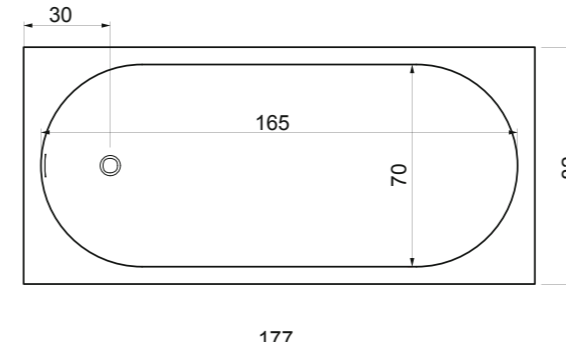

ORMA

IMPRONTA

ART. VATRA18001

VASCA CENTRO STANZA IN ACRILICO E TROPPOPIENO INTEGRATO NELLA VASCA

FREESTANDING BATHTUBS ACRYLIC

Dimensioni/Dimension: 180x80x60 cm
Peso/Weight: 60 kg
Capacità/Capacity: 310 lt

COMPLETO DI PILETTA DI SCARICO
COMPLETE WITH POP-UP WASTE

Punti di appoggio a terra
Ground support points

SC Scarico a terra consigliato filo pavimento
Recommended grounded drain Ø40

*Quote d'installazione consigliata
Advised measure for installation

ART. VATRA15001

VASCA CENTRO STANZA IN ACRILICO E TROPPOPIENO INTEGRATO NELLA VASCA

FREESTANDING BATHTUBS ACRYLIC

Dimensioni/Dimension: 150x70x60 cm
Peso/Weight: 40 kg
Capacità/Capacity: 225 lt

COMPLETO DI PILETTA DI SCARICO
COMPLETE WITH POP-UP WASTE

Punti di appoggio a terra
Ground support points

SC Scarico a terra consigliato filo pavimento
Recommended grounded drain Ø40

*Quote d'installazione consigliata
Advised measure for installation

ART. VAORM17711

VASCA CENTRO STANZA IN SOLID SURFACE E TROPPOPIENO INTEGRATO NELLA VASCA

FREESTANDING BATHTUBS SOLID SURFACE

Dimensioni/Dimension: 177x82x55 cm
Peso/Weight: 130 kg
Capacità/Capacity: 290 lt

COMPLETO DI PILETTA DI SCARICO
COMPLETE WITH POP-UP WASTE

*Quote d'installazione consigliata
Advised measure for installation

ART. VAIMP17001

VASCA CENTRO STANZA IN ACRILICO E TROPPOPIENO INTEGRATO NELLA VASCA

FREESTANDING BATHTUBS ACRYLIC

Dimensioni/Dimension: 170x82x58 cm
Peso/Weight: 53 kg
Capacità/Capacity: 276 lt

COMPLETO DI PILETTA DI SCARICO
COMPLETE WITH POP-UP WASTE

*Quote d'installazione consigliata
Advised measure for installation