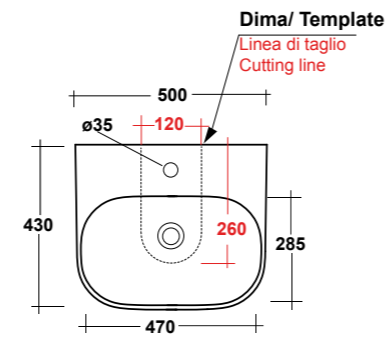

## ART. SYN4350101

SYNTHESIS LAVABO APPOGGIO/  
SOSPESO 50 MF BIANCO

SYNTHESIS WHITE 50 ONE-HOLE  
SIT ON/ WALL HUNG WASHBASIN

Dimensioni/Dimension: 50X43X14 cm  
Peso/Weight: 12,5 kg

**\*Quote d'installazione consigliata**  
Advised measure for installation