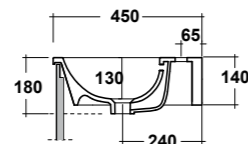

ART. TUE4890101

TUTTOEVO LAVABO SOSPESO/INCASSO
90 MF BIANCO
TUTTOEVO WHITE 90 ONE-HOLE
WALL HUNG/RECESSED

Dimensioni/Dimension: 90x45x18 cm
Peso/Weight: 22,5 kg