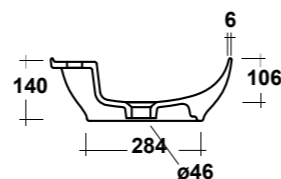

ART. TRE42OV50101

TREND LAVABO APPOGGIO
OVALE 50X42 MF BIANCO

TREND WHITE 50X42 ONE-HOLE
OVAL SIT ON WASHBASIN

Dimensioni/Dimension: 50x42x14 cm
Peso/Weight: 11 kg