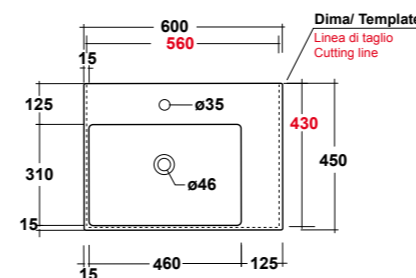

ART. TUE4360101

TUTTOEVO LAVABO SOSPESO/INCASSO
60 MF BIANCO
TUTTOEVO WASHBASIN ONE HOLE -
WALL-HUNG / RECESSED

Dimensioni/Dimension: 60x45x18 cm
Peso/Weight: 14 kg

*Quote d'installazione consigliata
Advised measure for installation

TUTTO EVO

SOFT SQUARE SHAPE

ART. TUT4185101

TUTTO LAVABO SOSPESO 80X50 MF
BIANCO
TUTTO ONE/THREE HOLES
WASHBASIN WALL HUNG

Dimensioni/Dimension: 80x50x18 cm
Peso/Weight: 26 kg