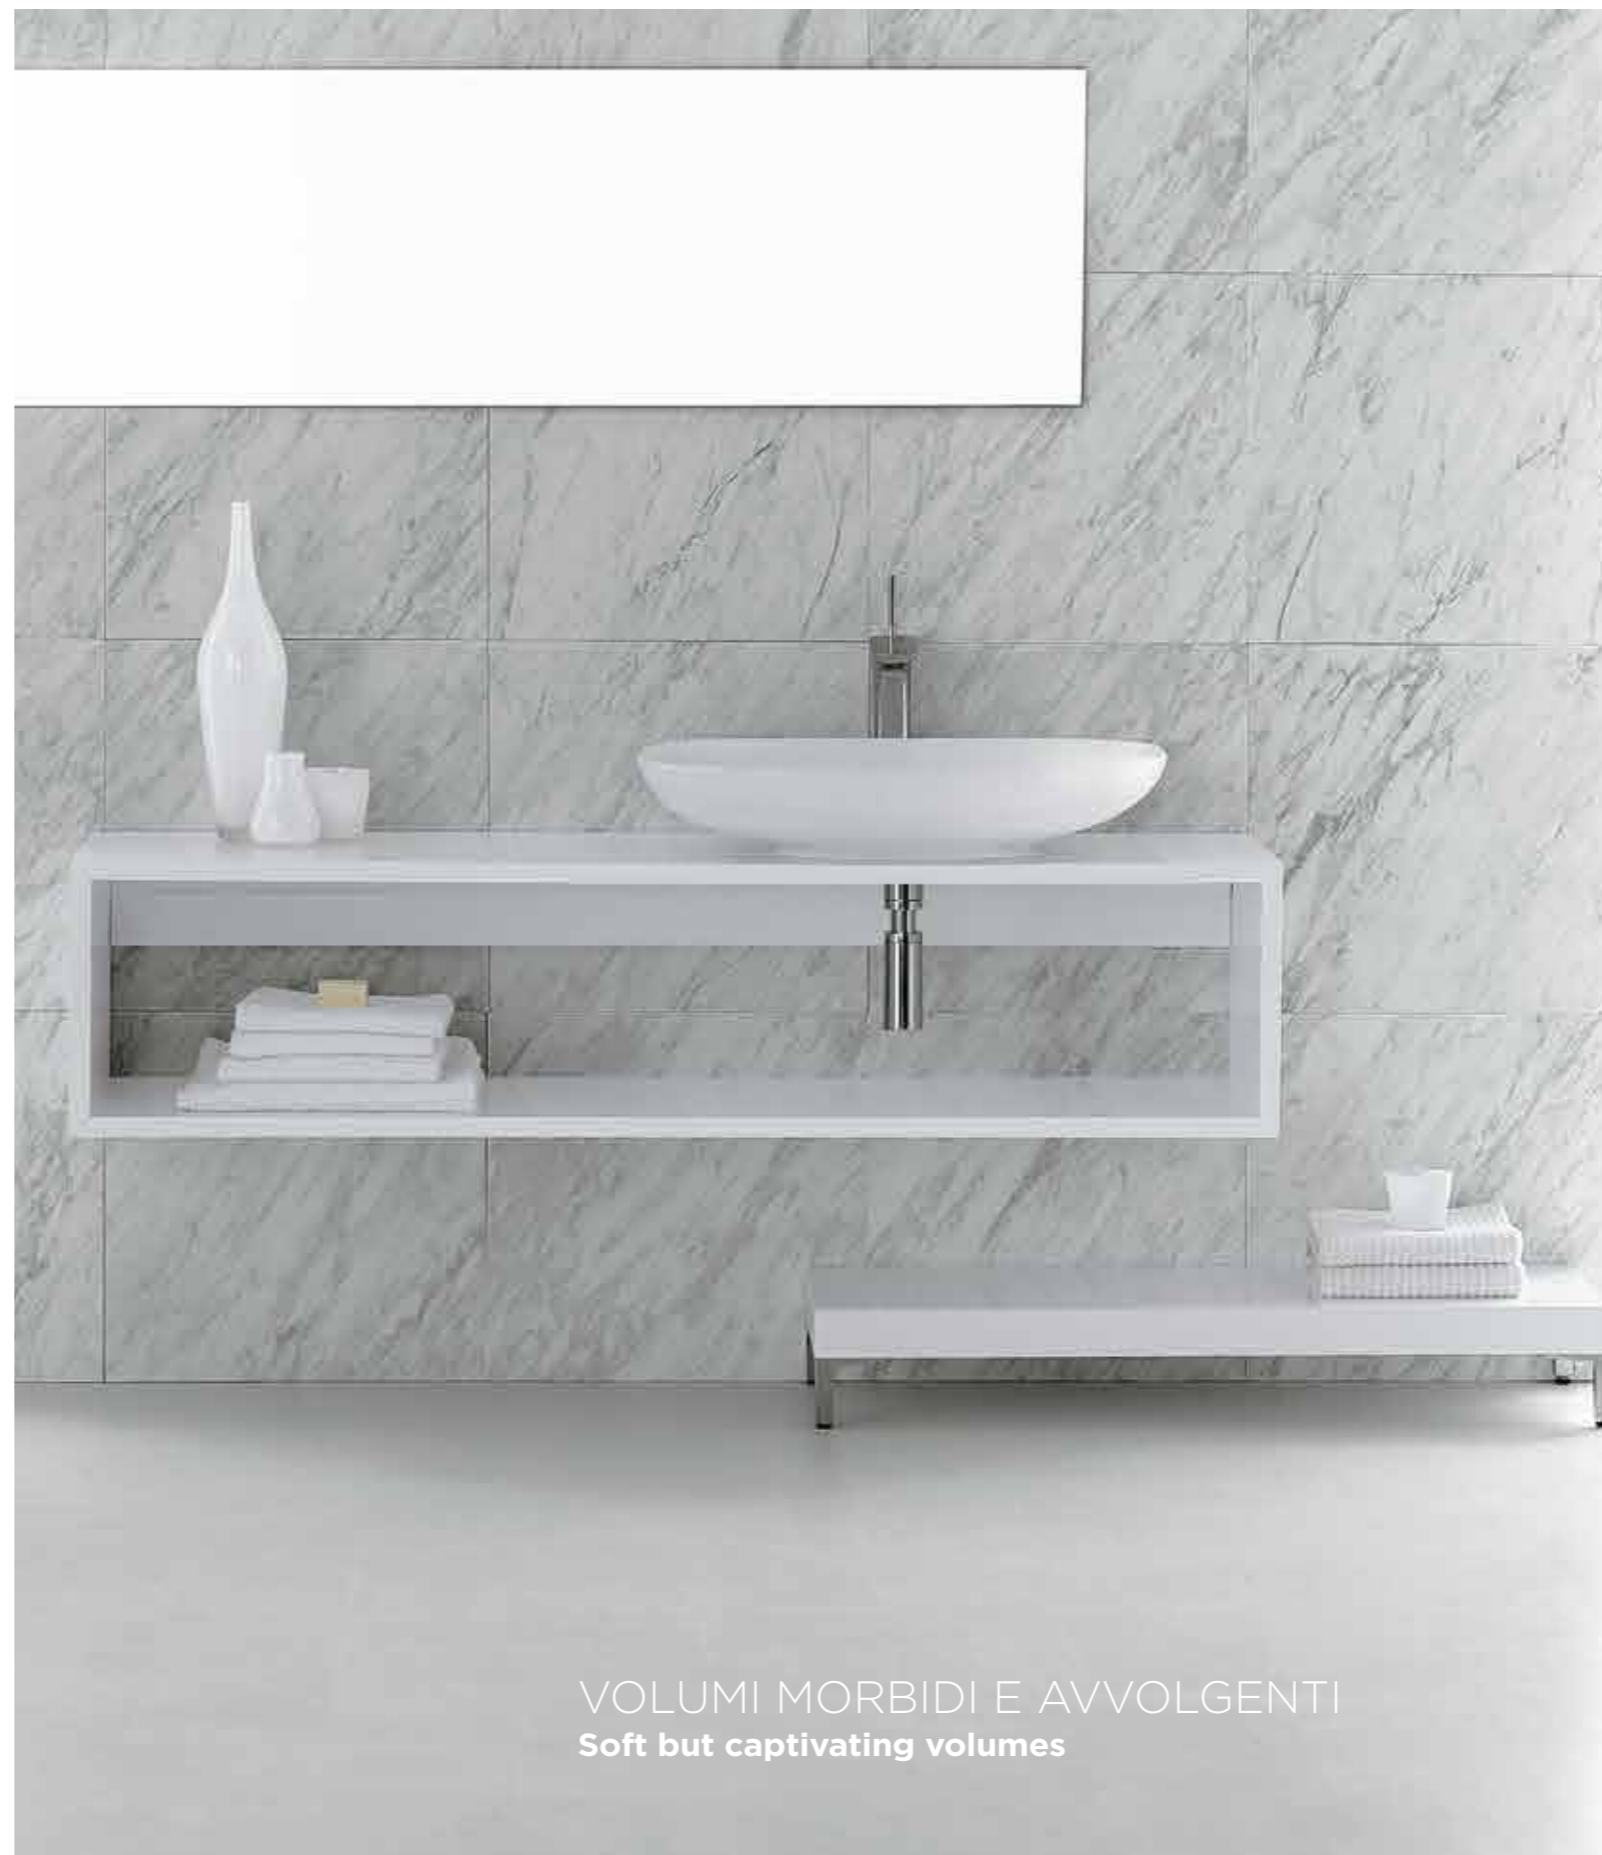

Art. CLE4266001

Il lavabo da 66 cm è in appoggio su un top
sospeso da 120 cm (ZTOP 120), specchio e
pensile da 30x150 cm (SPI120 + ZPEN30).
Cm 66 washbasin sitted on a 120 cm
furniture shelf (ztop120), mirror and pensile
furniture 30x150 cm (spi120 + zpen30).

D-SHAPE :: CLEAR

VOLUMI MORBIDI E AVVOLGENTI
Soft but captivating volumes