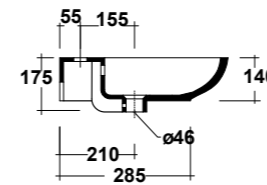

ART. CLE4355101

CLEAR LAVABO APPOGGIO/
SOSPESO 55 MF BIANCO

CLEAR WHITE 55 ONE-HOLE SIT ON/
WALL HUNG WASHBASIN

Dimensioni/Dimension: 55x40x14 cm
Peso/Weight: 13 kg