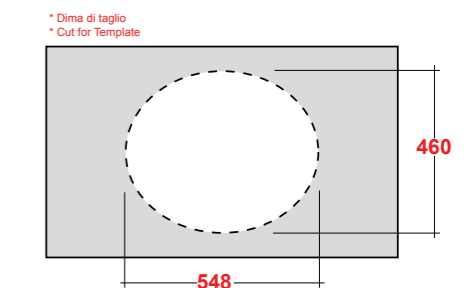

EXPORT

ART. LIL4658101
EXPORT LAVABO INCASSO 58X49
MF BIANCO

EXPORT WHITE 58X49 ONE-HOLE
RECESSED WASHBASIN
Dimensioni/Dimension: 58x49x20 cm
Peso/Weight: 11 kg