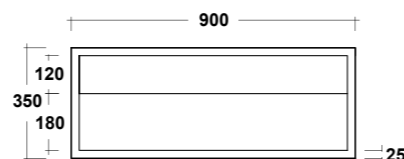

Prospetto frontale
Front view