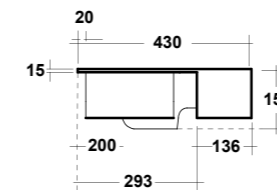

ART. SYN4556101

SYNTHESIS LAVABO SEMINCASSO
56 MF BIANCO

SYNTHESIS WHITE 56 ONE-HOLE
SEMIRECESSED WASHBASIN

Dimensioni/Dimension: 56X43X15 cm
Peso/Weight: 11 kg