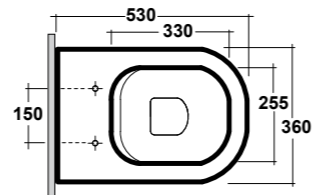

ART. TUE1202R01

TUTTOEVO VASO SOSPESO
RIMLESS BIANCO

TUTTOEVO WHITE WALL HUNG
RIMLESS WC

Dimensioni/Dimension: 53x36x28 cm
Peso/Weight: 22 kg

RIMLESS