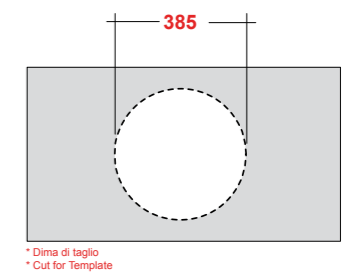

*Quote d'installazione consigliata
Advised measure for installation