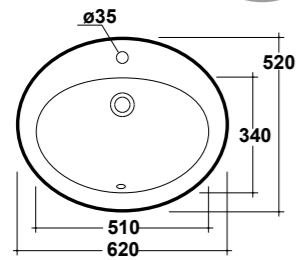

STANDARD

ART. LIL4662101

STANDARD LAVABO INCASSO
62X52 MF BIANCO

STANDARD WHITE 62X52 ONE-HOLE
RECESSED WASHBASIN

Dimensioni/Dimension: 62x52x20 cm
Peso/Weight: 13 kg

3 FORI
A RICHIESTA
THREE HOLES
ON REQUEST

*Quote d'installazione consigliata
Advised measure for installation

SYDNEY

ART. LIL4450001

SOTTOPIANO LAVABO
RETTANGOLARE 50 SF BIANCO

WHITE 50 RECTANGULAR
UNDER TOP WASHBASIN

Dimensioni/Dimension: 50x38 cm
Peso/Weight: 9 kg

*Quote d'installazione consigliata
Advised measure for installation

SOTTOPIANO

ART. LIL4457001

SOTTOPIANO LAVABO OVALE
59X45 SF BIANCO

WHITE 59X45 OVAL UNDER
TOP/RECESSED WASHBASIN

Dimensioni/Dimension: 59x44,5x20 cm
Peso/Weight: 13 kg

*Quote d'installazione consigliata
Advised measure for installation

SOTTOPIANO SOTTOPIANO SOTTOPIANO

ART. LIL4456001

SOTTOPIANO LAVABO RETTANGOLARE
56X37 SF BIANCO

WHITE 56X37 RECTANGULAR
UNDER TOP WASHBASIN

Dimensioni/Dimension: 56x37x20 cm
Peso/Weight: 9 kg

*Quote d'installazione consigliata
Advised measure for installation

ART. LIL4455001

SOTTOPIANO LAVABO OVALE
55X38 SF BIANCO

WHITE 55X38 OVAL UNDER
TOP WASHBASIN

Dimensioni/Dimension: 55x38x18,5 cm
Peso/Weight: 7 kg

*Quote d'installazione consigliata
Advised measure for installation

ART. LIL4446001

SOTTOPIANO LAVABO TONDO 46 SF
BIANCO

WHITE 46 ROUND UNDER TOP
WASHBASIN

Dimensioni/Dimension: Ø46x21 cm
Peso/Weight: 6,5 kg

*Quote d'installazione consigliata
Advised measure for installation