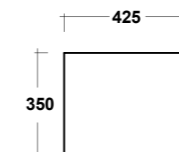

Prospetto laterale
Lateral view