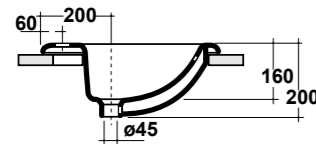

STANDARD

ART. LIL4662101

STANDARD LAVABO INCASSO
62X52 MF BIANCO

STANDARD WHITE 62X52 ONE-HOLE
RECESSED WASHBASIN

Dimensioni/Dimension: 62x52x20 cm
Peso/Weight: 13 kg

3 FORI
A RICHIESTA
THREE HOLES
ON REQUEST

*Quote d'installazione consigliata
Advised measure for installation

SYDNEY

ART. LIL4450001

SOTTOPIANO LAVABO
RETTANGOLARE 50 SF BIANCO

WHITE 50 RECTANGULAR
UNDER TOP WASHBASIN

Dimensioni/Dimension: 50x38 cm
Peso/Weight: 9 kg

*Quote d'installazione consigliata
Advised measure for installation

SOTTOPIANO

ART. LIL4457001

SOTTOPIANO LAVABO OVALE
59X45 SF BIANCO

WHITE 59X45 OVAL UNDER
TOP/RECESSED WASHBASIN

Dimensioni/Dimension: 59x44,5x20 cm
Peso/Weight: 13 kg

*Quote d'installazione consigliata
Advised measure for installation

SOTTOPIANO SOTTOPIANO SOTTOPIANO

ART. LIL4456001

SOTTOPIANO LAVABO RETTANGOLARE
56X37 SF BIANCO

WHITE 56X37 RECTANGULAR
UNDER TOP WASHBASIN

Dimensioni/Dimension: 56x37x20 cm
Peso/Weight: 9 kg

*Quote d'installazione consigliata
Advised measure for installation

ART. LIL4455001

SOTTOPIANO LAVABO OVALE
55X38 SF BIANCO

WHITE 55X38 OVAL UNDER
TOP WASHBASIN

Dimensioni/Dimension: 55x38x18,5 cm
Peso/Weight: 7 kg

*Quote d'installazione consigliata
Advised measure for installation

ART. LIL4446001

SOTTOPIANO LAVABO TONDO 46 SF
BIANCO

WHITE 46 ROUND UNDER TOP
WASHBASIN

Dimensioni/Dimension: Ø46x21 cm
Peso/Weight: 6,5 kg

*Quote d'installazione consigliata
Advised measure for installation