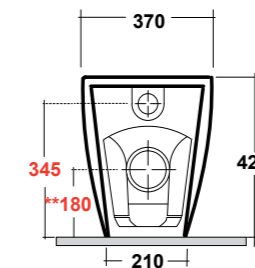

ART. FOR1103R01

FORMOSA 2.0 VASO BTW
RIMLESS BIANCO

FORMOSA 2.0 WHITE BTW RIMLESS WC

Dimensioni/Dimension: 55x37x42 cm
Peso/Weight: 25 Kg

RIMLESS

RACCORDI REGOLABILI
ADJUSTABLE ELBOW PIPE

RASCTD*: 10/14 cm
RASB*: 15/17 cm
RAR1*: 16/20 cm
RASP**: 30 cm

SCARICO
TRASLATO
=
FLOOR DRAIN
ADJUSTABLE

*Quote d'installazione consigliata
Advised measure for installation

ART. FOR2101N01

FORMOSA 2.0 BIDET BTW MF BIANCO

FORMOSA 2.0 WHITE BIDET BTW
ONE HOLE

Dimensioni/Dimension: 55x37x42 cm
Peso/Weight: 21,5 Kg