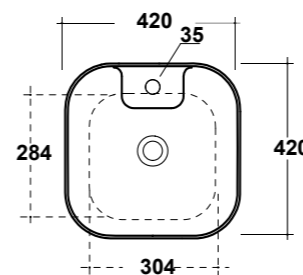

ART. TRE42QU42101

TREND LAVABO APPOGGIO
QUADRO 42 MF BIANCO

TREND WHITE 42 ONE-HOLE SQUARE
SIT ON WASHBASIN

Dimensioni/Dimension: 42x42x14 cm
Peso/Weight: 13 kg