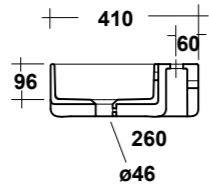

ART. TRA4250101

TRATTO LAVABO APPOGGIO 50 MF BIANCO

TRATTO WHITE 50 ONE-HOLE SIT ON WASHBASIN

Dimensioni/Dimension: 50x41x14 cm

Smaltato sui 4 lati
Glazed on 4 sides

*Quote d'installazione consigliata
Advised measure for installation