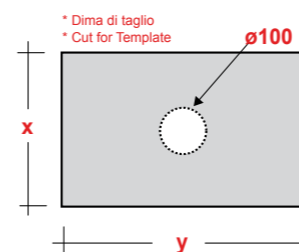

ART. MET4206001

METAMORFOSI LAVABO APPOGGIO OVALE 55X42 SF BIANCO

METAMORFOSI WHITE 55 OVAL SIT ON WASHBASIN

Dimensioni/Dimension: 55x42x14 cm
Peso/Weight: 13 kg