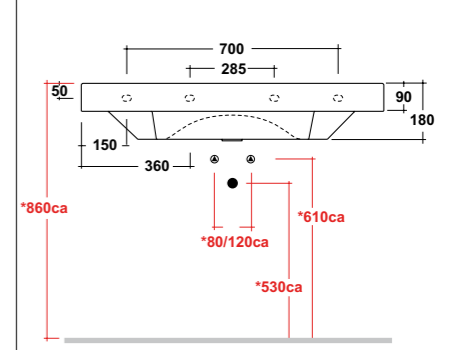

Installazione: sospeso - filo piano
Installation: wall hung - top level

*Quote d'installazione consigliata
Advised measure for installation