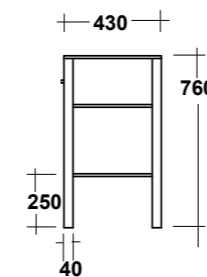

### ART. TRAMOB75

MOBILE FREE STANDING  
CON UN CASSETTO

FREE STANDING WOODEN FURNITURE

Dimensioni/Dimension: 75x44x75 cm