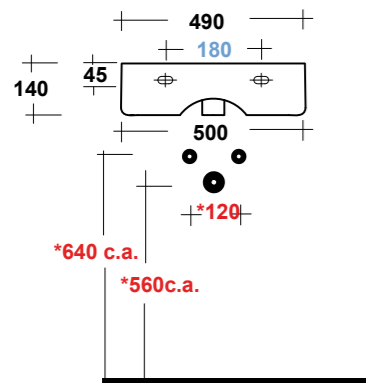

TRATTO

LAVABI - WASHBASINS

ART. TRA4150101

TRATTO LAVABO SOSPESO 50 MF BIANCO

TRATTO WHITE 50 ONE-HOLE WALL HUNG WASHBASIN

Dimensioni/Dimension: 50x41x14 cm

*Quote d'installazione consigliata
Advised measure for installation