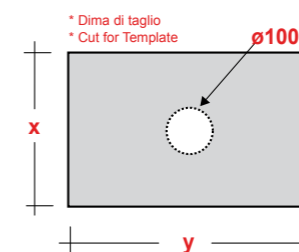

ART. MET4260001

METAMORFOSI LAVABO APPOGGIO RETTANGOLARE 60X42 SF BIANCO

WHITE 60X42 RECTANGULAR SIT ON WASHBASIN

Dimensioni/Dimension: 60x42x14 cm
Peso/Weight: 13,5 kg