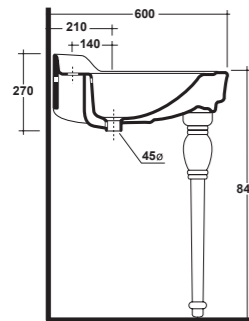

IMPERO STYLE

CLASSIC

ART. IMP4C10101
MONOFORO / 1 HOLE

ART. IMP4C10301
TRE FORI / 3 HOLES

CONSOLE 100X60 CM. INSTALLAZIONE SU COLONNA, GAMBE E MOBILE

CONSOLE 100X60 CM. INSTALLATION ON PEDESTAL, TWIN CERAMIC LEGS AND FREE STANDING FURNITURE

Dimensioni/Dimension: 100x60x27 cm
Peso/Weight: 35 kg