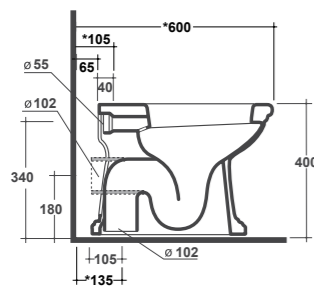

IMPERO STYLE CLASSIC

IMPERO STYLE CLASSIC

ART. IMP110101
VASO SCARICO A TERRA S

WC BOWL S/FLOOR TRAP
Peso/Weight: 19 kg

ART. IMP110201
VASO SCARICO A PARETE P

WC BOWL P/WALL TRAP
Peso/Weight: 19 kg

Dimensioni/Dimension: 57x39x40 cm