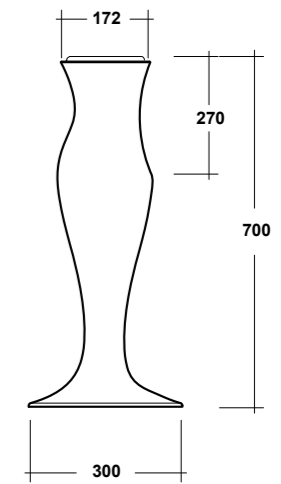

*Quote d'installazione consigliata
Advised measure for installation