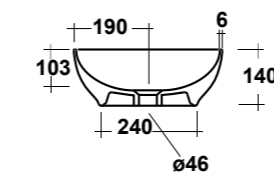

ART. TRE42TO38001

TREND LAVABO APPOGGIO
TONDO 38 SF BIANCO

TREND WHITE 38 ROUND
SIT ON WASHBASIN

Dimensioni/Dimension: 38x38x14 cm
Peso/Weight: 6,5 kg