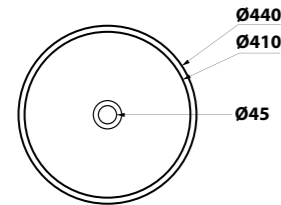

FREESTANDING

TUNNEL

ART. LIL4742001
LAVABO TUNNEL TONDO 46
SF BIANCO

TUNNEL WHITE 46 ROUND
WASHBASIN

Dimensioni/Dimension: Ø44x82 cm
Peso/Weight: 26 kg

completo di sifone di scarico
Included with drain pipe connection

*Quote d'installazione consigliata
Advised measure for installation

CRYSTAL

ART. CRY4745001
LAVABO FREE STANDING
IN LIVINGTEC®

FREE STANDING WASHBASIN
IN LIVINGTEC®

Dimensioni/Dimension: 45x45x86 cm
Peso/Weight: 28 kg