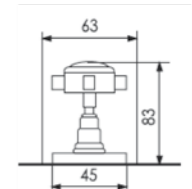

KENSINGTON

RUBINETTERIA - TAPS

KENSINGTON

RUBINETTERIA - TAPS

AREA TECNICA :: TECHNICAL AREA