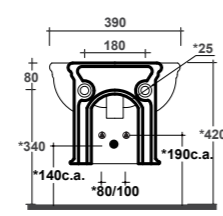

*Quote d'installazione consigliata
Advised measure for installation