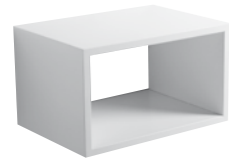

TOP SOSPEO 60X42,5

Art. ZTOP60
TOP SOSPEO PER
LAVABO + KIT FISSAGGIO
WALL HUNG FURNITURE FOR
WASHBASIN + FIXING KIT