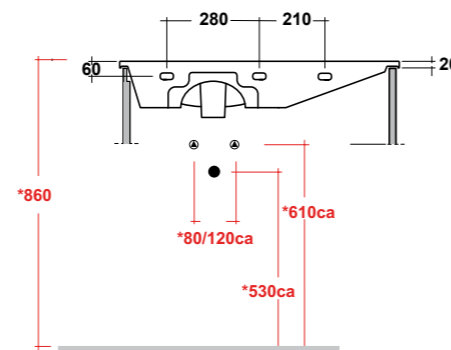

ART. TUE4875101

TUTTOEVO LAVABO SOSPESO/INCASSO
75 MF BIANCO
TUTTOEVO WHITE 75 ONE-HOLE
WALL HUNG/RECESSED

Dimensioni/Dimension: 75x45x18 cm
Peso/Weight: 19 kg