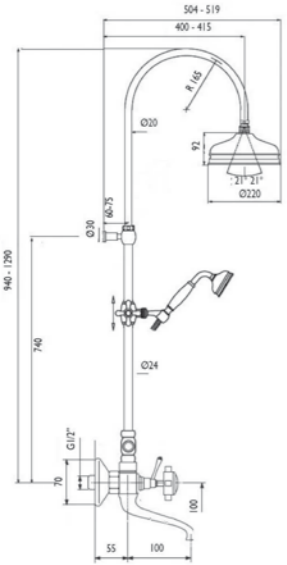

KENSINGTON

RUBINETTERIA - TAPS

KENSINGTON

RUBINETTERIA - TAPS

AREA TECNICA :: TECHNICAL AREA

ART. 3700WC-S
MONOCOMANDO PER VASCA ESTERNO
CON COLONNA DOCCIA CON
SUPPORTO SCORREVOLE

EXTERNAL BATH MIXER WITH SHOWER
COLUMN WITH SLIDING HOLDER