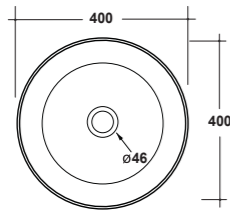

OPEN

LAVABI - WASHBASINS

ART. OPE42TO40001

LAVABO OPEN 40 TONDO
DA APPOGGIO

OPEN 40 ROUND
WASHBASIN OVER TOP

Dimensioni/Dimension: Ø40xh 17 cm
Peso/Weight: 9 kg