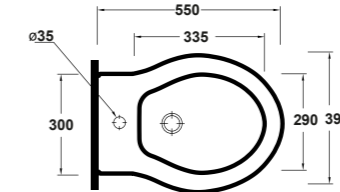

IMPERO STYLE CLASSIC

IMPERO STYLE CLASSIC

ART. IMP110101
VASO SCARICO A TERRA S

WC BOWL S/FLOOR TRAP
Peso/Weight: 19 kg

ART. IMP110201
VASO SCARICO A PARETE P

WC BOWL P/WALL TRAP
Peso/Weight: 19 kg

Dimensioni/Dimension: 57x39x40 cm

*Quote d'installazione consigliata
Advised measure for installation

ART. IMP74PL101
CASSETTA ALTA CON COPERCHIO

HIGH LEVEL CISTERN WITH COVER

Dimensioni/Dimension: 46,5x22x26 cm
Peso/Weight: 14 kg

ART. BCTU

MECCANISMO PER CASSETTA ALTA
CON TUBO E CATENELLA

MECHANISM FOR HIGH LEVEL
CISTERN WITH PIPE AND CHAIN

CR CROMO
CHROME

OR ORO
GOLD

BR BRONZO
BRONZE

Vista superiore
Top view

Prospetto frontale
Front view

Prospetto laterale
Lateral view

*Quote d'installazione consigliata
Advised measure for installation

ART. IMP210101
MONOFORO / 1 HOLE

ART. IMP210301
TRE FORI / 3 HOLES

BIDET A TERRA BIANCO

WHITE BIDET

Dimensioni/Dimension: 59x37x40 cm
Peso/Weight: 18 kg

*Quote d'installazione consigliata
Advised measure for installation

ART. IMP1103R01
VASO BACK TO WALL (DA INTEGRARE
CON CASSETTA DI SCARICO)

BTW WC S/P TRAP (TO COMPLETE
WITH FLUSHING CISTERN)

Dimensioni/Dimension: 55x39x42,5 cm
Peso/Weight: 25 kg

RIMLESS

RACCORDI REGOLABILI
ADJUSTABLE ELBOW PIPE

RASCTD*: 8/12 cm
RASB*: 12/15 cm
RAR*: 16/18 cm
RASP*: 30 cm

SCARICO
TRASLATO
FLOOR DRAIN
ADJUSTABLE

*Quote d'installazione consigliata
Advised measure for installation

ART. IMP230101
BIDET BTW
MONOFORO BIANCO

WHITE ONE HOLE BIDET BTW

Dimensioni/Dimension: 55x39x42,5 cm
Peso/Weight: 22 kg

*Quote d'installazione consigliata
Advised measure for installation

ART. IMP130301
VASO MONOBLOCCO S/P

CLOSE COUPLED WC S/P TRAP
Peso/Weight: 36 kg

ART. IMP71PF201
CASSETTA MONOBLOCCO +
MECCANISMO DOPPIO FLUSSO INCLUSO