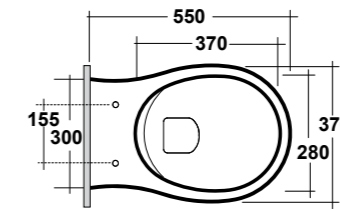

ART. FOR1103R01

FORMOSA 2.0 VASO BTW
RIMLESS BIANCO

FORMOSA 2.0 WHITE BTW RIMLESS WC

Dimensioni/Dimension: 55x37x42 cm
Peso/Weight: 25 Kg

RIMLESS

RACCORDI REGOLABILI
ADJUSTABLE ELBOW PIPE

RASCTD*: 10/14 cm
RASB*: 15/17 cm
RAR1*: 16/20 cm
RASP**: 30 cm

SCARICO
TRASLATO
=
FLOOR DRAIN
ADJUSTABLE

*Quote d'installazione consigliata
Advised measure for installation

ART. FOR2101N01

FORMOSA 2.0 BIDET BTW MF BIANCO

FORMOSA 2.0 WHITE BIDET BTW
ONE HOLE

Dimensioni/Dimension: 55x37x42 cm
Peso/Weight: 21,5 Kg