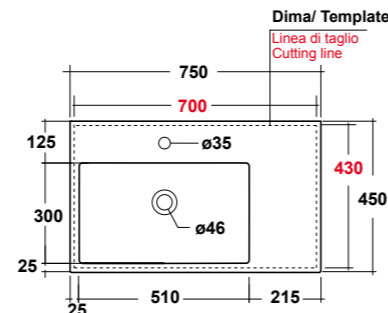

ART. TUE4875101

TUTTOEVO LAVABO SOSPESO/INCASSO
75 MF BIANCO
TUTTOEVO WHITE 75 ONE-HOLE
WALL HUNG/RECESSED

Dimensioni/Dimension: 75x45x18 cm
Peso/Weight: 19 kg