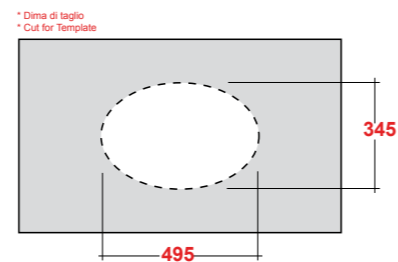

*Quote d'installazione consigliata
Advised measure for installation

SOTTOPIANO SOTTOPIANO SOTTOPIANO

ART. LIL4456001

SOTTOPIANO LAVABO RETTANGOLARE
56X37 SF BIANCO

WHITE 56X37 RECTANGULAR
UNDER TOP WASHBASIN

Dimensioni/Dimension: 56x37x20 cm
Peso/Weight: 9 kg