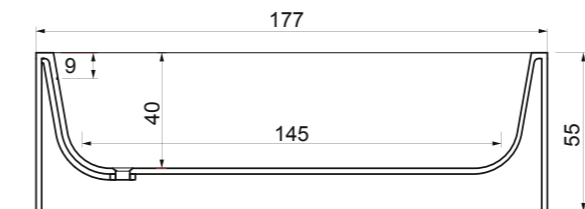

ORMA

IMPRONTA

ART. VATRA18001

VASCA CENTRO STANZA IN ACRILICO E TROPPOPIENO INTEGRATO NELLA VASCA

FREESTANDING BATHTUBS ACRYLIC

Dimensioni/Dimension: 180x80x60 cm
Peso/Weight: 60 kg
Capacità/Capacity: 310 lt

COMPLETO DI PILETTA DI SCARICO
COMPLETE WITH POP-UP WASTE

Punti di appoggio a terra
Ground support points

SC Scarico a terra consigliato filo pavimento
Recommended grounded drain Ø40

*Quote d'installazione consigliata
Advised measure for installation

ART. VATRA15001

VASCA CENTRO STANZA IN ACRILICO E TROPPOPIENO INTEGRATO NELLA VASCA

FREESTANDING BATHTUBS ACRYLIC

Dimensioni/Dimension: 150x70x60 cm
Peso/Weight: 40 kg
Capacità/Capacity: 225 lt

COMPLETO DI PILETTA DI SCARICO
COMPLETE WITH POP-UP WASTE

Punti di appoggio a terra
Ground support points

SC Scarico a terra consigliato filo pavimento
Recommended grounded drain Ø40

*Quote d'installazione consigliata
Advised measure for installation

ART. VAORM17711

VASCA CENTRO STANZA IN SOLID SURFACE E TROPPOPIENO INTEGRATO NELLA VASCA

FREESTANDING BATHTUBS SOLID SURFACE

Dimensioni/Dimension: 177x82x55 cm
Peso/Weight: 130 kg
Capacità/Capacity: 290 lt

COMPLETO DI PILETTA DI SCARICO
COMPLETE WITH POP-UP WASTE

*Quote d'installazione consigliata
Advised measure for installation

ART. VAIMP17001

VASCA CENTRO STANZA IN ACRILICO E TROPPOPIENO INTEGRATO NELLA VASCA

FREESTANDING BATHTUBS ACRYLIC

Dimensioni/Dimension: 170x82x58 cm
Peso/Weight: 53 kg
Capacità/Capacity: 276 lt

COMPLETO DI PILETTA DI SCARICO
COMPLETE WITH POP-UP WASTE

*Quote d'installazione consigliata
Advised measure for installation