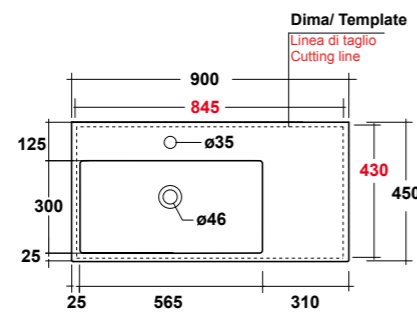

ART. TUE4890101

TUTTOEVO LAVABO SOSPESO/INCASSO
90 MF BIANCO
TUTTOEVO WHITE 90 ONE-HOLE
WALL HUNG/RECESSED

Dimensioni/Dimension: 90x45x18 cm
Peso/Weight: 22,5 kg