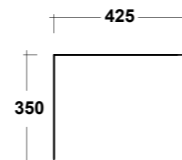

Prospetto laterale
Lateral view