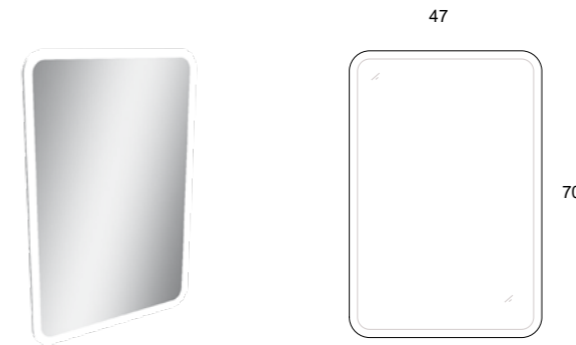

ATELIER

FULL CONCEPT

ART. ATEPRE47

SPECCHIO RETTANGOLARE SABBIAATO A LED

RECTANGULAR SANDBLASTED MIRROR LED