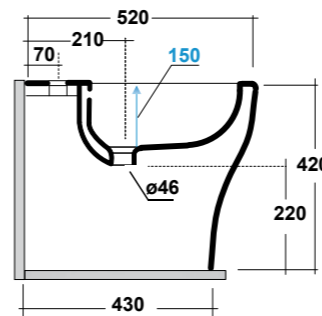

ART. SYN2301N01

SYNTHESIS ECO BIDET BTW
SOSPESO MF BIANCO

SYNTHESIS ECO WHITE ONE HOLE
BIDET BTW

Dimensioni/Dimension: 52x36x42 cm
Peso/Weight: 22,5 kg