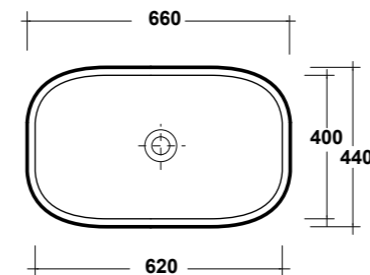

*Quote d'installazione consigliata
Advised measure for installation