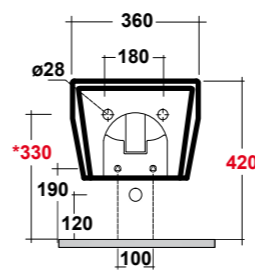

ART. TUE220101

TUTTOEVO BIDET SOSPESO MF BIANCO

TUTTOEVO WHITE ONE-HOLE
WALL HUNG BIDET

Dimensioni/Dimension: 53x36x28 cm
Peso/Weight: 18 kg