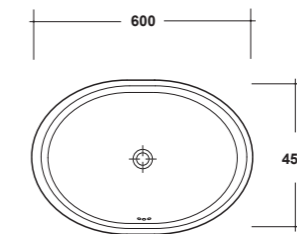

IMPERO STYLE CLASSIC

ART. IMST70
STRUTTURA IN OTTONE
CON PORTASALVIETTE E RIPIANO
PER CONSOLE 70 CM

CHROMED BRASS FRAME WITH
TOWEL RAIL AND GLASS SHELF FOR
CONSOLE 70 CM
Peso/Weight: 4 kg

ART. IMST100
CSTRUTTURA IN OTTONE
CON PORTASALVIETTE
E RIPIANO PER CONSOLE 100 CM

CHROMED BRASS FRAME WITH
TOWEL RAIL AND GLASS SHELF
FOR CONSOLE 100 CM
Peso/Weight: 6 kg

- **36** CROMO CHROME
- **OR** ORO GOLD
- **BR** BRONZO BRONZE

ART. IMP4650001
LAVABO SOPRAPIANO 50X40 CM.
INSTALLAZIONE SU MARMO

OVER TOP 50X40 CM BASIN.
INSTALLATION ON MARBLE

Dimensioni/Dimension: 50x40x17,5 cm
Peso/Weight: 6,5 kg

ART. IMMO100
MOBILE LACCATO

FREE STANDING FURNITURE

Dimensioni/Dimension: 100x77x60 cm
Peso/Weight: 40 kg

POMELLO INCLUSO
= KNOB
GLASS-DOOR
INCLUDED

- **00** BIANCO LUCIDO GLOSSY WHITE
- **00N** NERO LUCIDO GLOSSY BLACK

ART. IMTOP10
TOP MARMO SAGOMATO

SHAPED MARBLE

Dimensioni/Dimension: 91x54x2 cm
Peso/Weight: 18 kg

- **101** MONOFORO 1 HOLE
- **301** TRE FORI 3 HOLES
- **103** MONOFORO 1 HOLE
- **303** TRE FORI 3 HOLES

IMPERO STYLE CLASSIC

ART. IMP4060001
LAVABO OVALE DA
APPOGGIO - INCASSO

OVAL WASH BASIN
OVER TOP - UPON TOP

Dimensioni/Dimension: 60x45x12 cm
Peso/Weight: 12,5 kg

ART. IMVE180
VETRINA CON DUE CASSETTI

GLASS-DOOR CABINET WITH
TWO DRAWERS

Dimensioni/Dimension: 48x36x180 cm
Peso/Weight: 48 kg

POMELLO INCLUSO
= KNOB
GLASS-DOOR
INCLUDED

- **01** BIANCO LUCIDO GLOSSY WHITE
- **13** NERO LUCIDO GLOSSY BLACK

Vista superiore
Top view

Prospetto frontale
Front view

Prospetto laterale
Lateral view