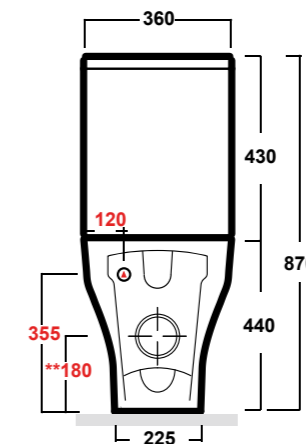

SYNTHESIS ECO

SOFT SQUARE SHAPE

ART. SYN1202R01

SYNTHESIS ECO VASO SOSPESO
RIMLESS BIANCO

SYNTHESIS ECO WHITE WALL HUNG
RIMLESS WC

Dimensioni/Dimension: 52x36x28 cm
Peso/Weight: 18,5 kg

RIMLESS

*Quote d'installazione consigliata
Advised measure for installation

ART. SYN2201N01

SYNTHESIS ECO BIDET SOSPESO
MF BIANCO

SYNTHESIS ECO WHITE ONE HOLE
BIDET WALL HUNG

Dimensioni/Dimension: 52x36x28 cm
Peso/Weight: 20,5 kg

*Quote d'installazione consigliata
Advised measure for installation

ART. SYN1103R01

SYNTHESIS ECO VASO BTW
RIMLESS BIANCO

SYNTHESIS ECO WHITE BTW
RIMLESS WC

Dimensioni/Dimension: 52x36x42 cm
Peso/Weight: 23,5 kg

RIMLESS

RACCORDI REGOLABILI
ADJUSTABLE ELBOW PIPE

RASCTD*: 10/14 cm
RASB*: 15/17 cm
RAR1*: 18/20 cm
RASP**: 30 cm

*Quote d'installazione consigliata
Advised measure for installation

ART. SYN2301N01

SYNTHESIS ECO BIDET BTW
SOSPESO MF BIANCO

SYNTHESIS ECO WHITE ONE HOLE
BIDET BTW

Dimensioni/Dimension: 52x36x42 cm
Peso/Weight: 22,5 kg

*Quote d'installazione consigliata
Advised measure for installation

SYNTHESIS ECO

SOFT SQUARE SHAPE

ART. SYN1303R01

SYNTHESIS ECO VASO MBL BTW
RIMLESS BIANCO

SYNTHESIS ECO WHITE CLOSET
COUPLED BTW RIMLESS WC
Peso/Weight: 29 kg

ART. SYN71PF101

SYNTHESIS CASSETTA MBL. P.F. BIANCO

SYNTHESIS WHITE CC PAN
BOTTOM INLET CISTERN
Peso/Weight: 13 kg

Dimensioni/Dimension: 63x36x87 cm

RIMLESS

SCARICO
TRASLATO
FLOOR DRAIN
ADJUSTABLE