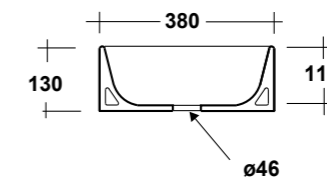

LAVABI - WASHBASINS

TOKYO

ART. LIL4250001

TOKYO LAVABO APPOGGIO 50X38
SF BIANCO

TOKYO WHITE 50X38
SIT ON WASHBASIN

Dimensioni/Dimension: 50x38x13 cm
Peso/Weight: 11 kg

*Quote d'installazione consigliata
Advised measure for installation