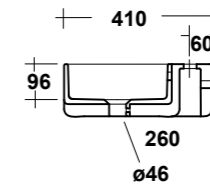

TRATTO

LAVABI - WASHBASINS

ART. TRA4180101

TRATTO LAVABO SOSPESO 80 MF BIANCO

TRATTO WHITE 80 ONE-HOLE WALL HUNG WASHBASIN

Dimensioni/Dimension: 80x41x14 cm

*Quote d'installazione consigliata
Advised measure for installation