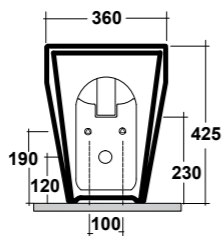

TUTTO EVO

SOFT SQUARE SHAPE

ART. TUE1103R01

TUTTOEVO VASO BTW
RIMLESS BIANCO

TUTTO EVO WHITE BTW RIMLESS WC

Dimensioni/Dimension: 53x36x42,5 cm
Peso/Weight: 30 kg

RIMLESS

RACCORDI REGOLABILI
ADJUSTABLE ELBOW PIPE

RASCTD*: 10/14 cm
RASB*: 15/17 cm
RAR1*: 18/22 cm
RASP**: 30 cm

SCARICO
TRASLATO
FLOOR DRAIN
ADJUSTABLE

*Quote d'installazione consigliata
Advised measure for installation

ART. TUE210101

TUTTOEVO BIDET BTW MF BIANCO

TUTTOEVO WHITE ONE-HOLE
BTW BIDET

Dimensioni/Dimension: 53x36x42,5 cm
Peso/Weight: 26 kg

*Quote d'installazione consigliata
Advised measure for installation

ART. TUE1202R01

TUTTOEVO VASO SOSPESO
RIMLESS BIANCO

TUTTOEVO WHITE WALL HUNG
RIMLESS WC

Dimensioni/Dimension: 53x36x28 cm
Peso/Weight: 22 kg

RIMLESS

*Quote d'installazione consigliata
Advised measure for installation

ART. TUE220101

TUTTOEVO BIDET SOSPESO MF BIANCO

TUTTOEVO WHITE ONE-HOLE
WALL HUNG BIDET

Dimensioni/Dimension: 53x36x28 cm
Peso/Weight: 18 kg

*Quote d'installazione consigliata
Advised measure for installation

TUTTO EVO

SOFT SQUARE SHAPE

ART. C6TE01

COPRIWATER IN TERMOINDURENTE

UREA SEAT COVER

ART. C8TE01

COPRIWATER IN
TERMOINDURENTE
CHIUSURA RALLENTATA

UREA SOFT CLOSE SYSTEM
SEAT COVER

Peso/Weight: 2,3 kg

TAKE↑↓OFF*

ART. C9TE01

COPRIWATER SLIM IN
TERMOINDURENTE
CHIUSURA RALLENTATA

UREA SILM SOFT CLOSE
SYSTEM SEAT COVER

TAKE↑↓OFF*