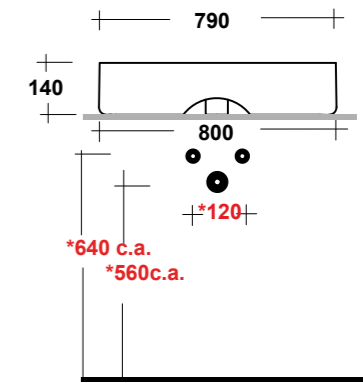

ART. TRA4280101

TRATTO LAVABO APPOGGIO 80 MF BIANCO

TRATTO WHITE 80 ONE-HOLE SIT ON WASHBASIN

Dimensioni/Dimension: 80x41x14 cm

Smaltato sui 4 lati
Glazed on 4 sides

*Quote d'installazione consigliata
Advised measure for installation