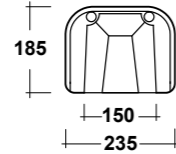

CLEAR D-SHAPE

ART. CLE710B01

CLEAR CASSETTA MBL.
OPEN BACK P.F. BIANCO

OPEN BACK CLEAR WHITE CC PAN WC
Peso/Weight: 29 kg

Art. CLE1303OB01

CLEAR VASO MBL. BTW
OPEN BACK BIANCO

OPEN BACK CLEAR WHITE CC
PAN RIGHT
TAP HOLE CISTERN
Peso/Weight: 13 kg

Dimensioni/Dimension: 63x36xh90 cm

*Quote d'installazione consigliata
Advised measure for installation

ART. CLE9CO01

CLEAR/SYNTHESIS
COLONNA BIANCO

CLEAR/SYNTHESIS
PEDESTAL FOR WASHBASIN
Peso/Weight: 11 kg

Dimensioni/Dimension: 72h cm

ART. CLE9SCO01

CLEAR/SYNTHESIS
SEMICOLONNIA BIANCO

CLEAR/SYNTHESIS SEMI PEDESTAL
FOR WASHBASIN
Peso/Weight: 8 kg

Dimensioni/Dimension: 35,5h cm

ART. C6CL01

COPRIVASO IN TERMOINDURENTE

UREA SEAT COVER

Peso/Weight: 2,9 kg

ART. C4CN01

COPRIWATER TERMOINDURENTE
CON CHIUSURA RALLENTATA

UREA SOFT CLOSE SYSTEM
SEAT COVER

Peso/Weight: 3kg

TAKE↑↓OFF*

ART. C5CN01

COPRIWATER SLIM TERMOINDURENTE
CON CHIUSURA RALLENTATA

SLIM UREA SOFT CLOSE
SYSTEM SEAT COVER

TAKE↑↓OFF*

CLEAR D-SHAPE

ART. ZPEN45

PENSILE SOSPESO + KIT FISSAGGIO

WALL HUNG CABINET + FIXING KIT

Dimensioni/Dimension: 45x20x150 cm
Peso/Weight: 13 kg

Vista superiore
Top view

Prospetto laterale
Lateral view

Prospetto frontale
Front view

ART. ZPEN30

PENSILE SOSPESO + KIT FISSAGGIO

WALL HUNG CABINET + FIXING KIT

Dimensioni/Dimension: 30x20x150 cm
Peso/Weight: 12 kg

Vista superiore
Top view

Prospetto laterale
Lateral view

Prospetto frontale
Front view