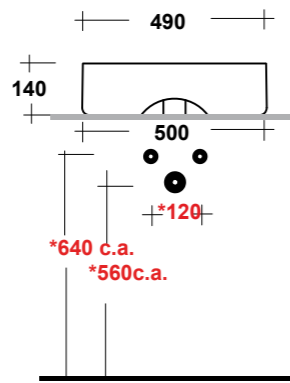

### ART. TRA4250101

TRATTO LAVABO APPOGGIO 50 MF BIANCO

TRATTO WHITE 50 ONE-HOLE SIT ON WASHBASIN

Dimensioni/Dimension: 50x41x14 cm

**Smaltato sui 4 lati**  
Glazed on 4 sides

**\*Quote d'installazione consigliata**  
Advised measure for installation