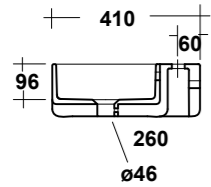

TRATTO

LAVABI - WASHBASINS

ART. TRA4150101

TRATTO LAVABO SOSPESO 50 MF BIANCO

TRATTO WHITE 50 ONE-HOLE WALL HUNG WASHBASIN

Dimensioni/Dimension: 50x41x14 cm

*Quote d'installazione consigliata
Advised measure for installation