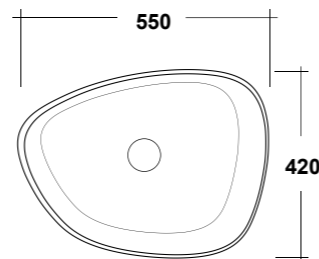

ART. MET4255001

METAMORFOSI LAVABO APPOGGIO INFORME 55 BIANCO

METAMORFOSI WHITE 55 SHAPELESS SIT ON WASHBASIN

Dimensioni/Dimension: 55x42x14 cm
Peso/Weight: 12 kg