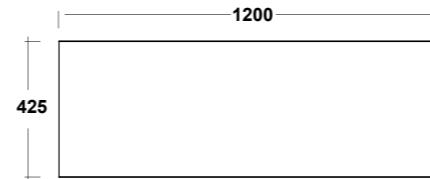

ART. ZTOP120

TOP SOSPESO PER LAVABO
+ KIT FISSAGGIO

WALL HUNG FURNITURE FOR
WASHBASIN + FIXING KIT

Dimensioni/Dimension: 120x42,5x35 cm
Peso/Weight: 21 kg

Vista superiore
Top view