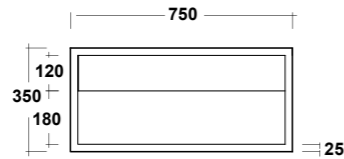

Prospetto frontale
Front view