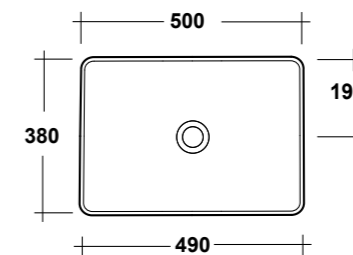

LAVABI - WASHBASINS

TOKYO

ART. LIL4250001

TOKYO LAVABO APPOGGIO 50X38
SF BIANCO

TOKYO WHITE 50X38
SIT ON WASHBASIN

Dimensioni/Dimension: 50x38x13 cm
Peso/Weight: 11 kg

*Quote d'installazione consigliata
Advised measure for installation