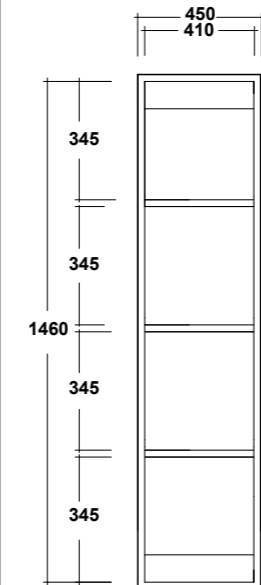

Prospetto frontale
Front view

ART. ZPEN30

PENSILE SOSPESO + KIT FISSAGGIO

WALL HUNG CABINET + FIXING KIT

Dimensioni/Dimension: 30x20x150 cm
Peso/Weight: 12 kg