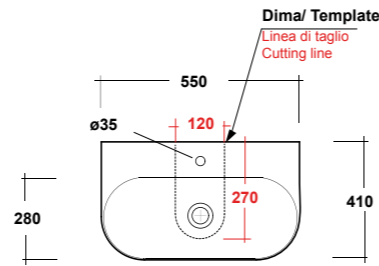

*Quote d'installazione consigliata
Advised measure for installation

ART. MIL4336101

MILADY LAVABO APPOGGIO/SOSPESO
30 MF BIANCO

MILADY WHITE 30 ONE-HOLE SIT ON/
WALL HUNG WASHBASIN

Dimensioni/Dimension: 40X30x13,5 cm
Peso/Weight: 10 kg