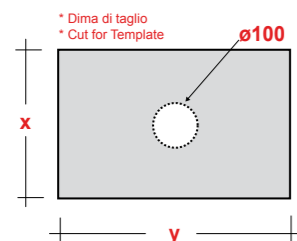

SMASH

LAVABI - WASHBASINS

ART. SMA42QU40001

SMASH LAVABO APPAGGIO
QUADRO 40 SF BIANCO

SMASH SQUARE 40 WASHBASIN
OVER TOP

Dimensioni/Dimension: 40x40x11,5 cm
Peso/Weight: 7,5 kg

*Quote d'installazione consigliata
Advised measure for installation

ART. SMA42RE65001

SMASH LAVABO APPOGGIO
RETTANGOLARE 65X40 SF BIANCO

SMASH RECTANGULAR 65X40
WASHBASIN OVER TOP

Dimensioni/Dimension: 65x40x11,5 cm
Peso/Weight: 12,5 kg