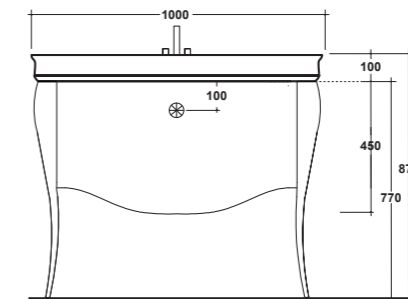

IMPERO STYLE

CLASSIC

ART. IMP4C10101
MONOFORO / 1 HOLE

ART. IMP4C10301
TRE FORI / 3 HOLES

CONSOLE 100X60 CM. INSTALLAZIONE SU COLONNA, GAMBE E MOBILE

CONSOLE 100X60 CM. INSTALLATION ON PEDESTAL, TWIN CERAMIC LEGS AND FREE STANDING FURNITURE

Dimensioni/Dimension: 100x60x27 cm
Peso/Weight: 35 kg

ART. IMP4371101
MONOFORO / 1 HOLE

ART. IMP4371301
TRE FORI / 3 HOLES

LAVABO 70X58 CM. INSTALLAZIONE SU COLONNA E MOBILE

WASH BASIN 70X58 CM. INSTALLATION ON PEDESTAL AND FREE STANDING FURNITURE

Dimensioni/Dimension: 70x58x26 cm
Peso/Weight: 22 kg

ART. IMP9CO01

COLONNA IN CERAMICA PER CONSOLE E LAVABI (ART. IMP4C10101/IMP4C10301 - IMP4371101/IMP4371301)

CERAMIC PEDESTAL FOR CONSOLE AND WASH BASIN (ART. IMP4C10101/IMP4C10301 - IMP4371101/IMP4371301)

Dimensioni/Dimension: 67x35 cm
Peso/Weight: 13 kg

ART. IMP9GA01

COPPIA GAMBE IN CERAMICA PER CONSOLE 100 CM (ART. IMP4C10101/IMP4C10301)

TWIN CERAMIC LEGS FOR CONSOLE 100 CM (ART. IMP4C10101/IMP4C10301)

Dimensioni/Dimension: H 74,5 cm
Peso/Weight: 4,5 kg

IMPERO STYLE

CLASSIC

ART. IMMO100

MOBILE PER CONSOLE 100 CM (ART. IMP4C10101/IMP4C10301)

FREE STANDING FURNITURE FOR CONSOLE 100 CM (ART. IMP4C10101/IMP4C10301)

Dimensioni/Dimension: 100x60x77 cm
Peso/Weight: 40 kg

POMELLO INCLUSO
KNOB INCLUDED
KNOB GLASS-DOOR INCLUDED

ART. IMMO70

MOBILE PER LAVABO 70 CM (ART. IMP4371101/IMP4371301)

FREE STANDING FURNITURE FOR WASH BASIN 70 CM (ART. IMP4371101/IMP4371301)

Dimensioni/Dimension: 70x58x77 cm
Peso/Weight: 28 kg

MARMO NERO
Black Marble
POMELLO INCLUSO
KNOB INCLUDED
KNOB GLASS-DOOR INCLUDED

AREA TECNICA :: TECHNICAL AREA