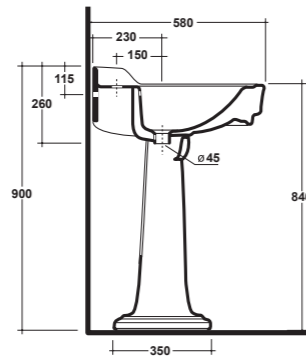

ART. IMP4371101
MONOFORO / 1 HOLE

ART. IMP4371301
TRE FORI / 3 HOLES

LAVABO 70X58 CM. INSTALLAZIONE SU COLONNA E MOBILE

WASH BASIN 70X58 CM. INSTALLATION ON PEDESTAL AND FREE STANDING FURNITURE

Dimensioni/Dimension: 70x58x26 cm
Peso/Weight: 22 kg