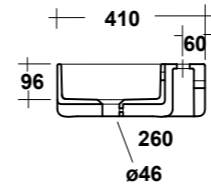

ART. TRA4265101

TRATTO LAVABO APPOGGIO 65 MF BIANCO

TRATTO WHITE 65 ONE-HOLE SIT ON WASHBASIN

Dimensioni/Dimension: 65x41x14 cm

Smaltato sui 4 lati
Glazed on 4 sides

*Quote d'installazione consigliata
Advised measure for installation