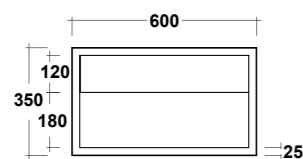

Prospetto frontale
Front view