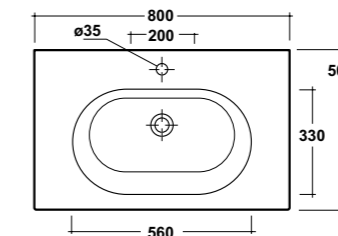

Installazione: sospeso - filo piano
Installation: wall hung - top level

*Quote d'installazione consigliata
Advised measure for installation

ART. TUT4110101

TUTTO LAVABO SOSPESO 100 MF
BIANCO
TUTTO ONE/THREE HOLES
WASHBASIN WALL HUNG

Dimensioni/Dimension: 100x50x18 cm
Peso/Weight: 30 kg