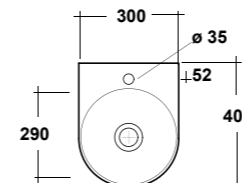

MILADY

D-SHAPE

ART. MIL4390101

MILADY LAVABO APPOGGIO/SOSPESO
90 MF BIANCO

MILADY WHITE 90 ONE-HOLE SIT ON/
WALL HUNG WASHBASIN

Dimensioni/Dimension: 90X41x13,5 cm
Peso/Weight: 24 kg

*Quote d'installazione consigliata
Advised measure for installation

ART. MIL4370101

MILADY LAVABO APPOGGIO/SOSPESO
70 MF BIANCO

MILADY WHITE 70 ONE-HOLE SIT ON/
WALL HUNG WASHBASIN

Dimensioni/Dimension: 70X41x13,5 cm
Peso/Weight: 17,5 kg

*Quote d'installazione consigliata
Advised measure for installation

ART. MIL4355101

MILADY LAVABO APPOGGIO/SOSPESO
55 MF BIANCO

MILADY WHITE 55 ONE-HOLE SIT ON/
WALL HUNG WASHBASIN

Dimensioni/Dimension: 55X41x13,5 cm
Peso/Weight: 14 kg

*Quote d'installazione consigliata
Advised measure for installation

ART. MIL4336101

MILADY LAVABO APPOGGIO/SOSPESO
30 MF BIANCO

MILADY WHITE 30 ONE-HOLE SIT ON/
WALL HUNG WASHBASIN

Dimensioni/Dimension: 40X30x13,5 cm
Peso/Weight: 10 kg

*Quote d'installazione consigliata
Advised measure for installation

MILADY

D-SHAPE

ART. MIL110301

MILADY VASO BTW RIMLESS BIANCO

MILADY WHITE BTW RIMLESS WC

Dimensioni/Dimension: 52X36x42 cm
Peso/Weight: 23,5 kg

RIMLESS

*Quote d'installazione consigliata
Advised measure for installation

ART. MIL230101

MILADY BIDET BTW MF BIANCO

ONE-HOLE BTW BIDET
+ FIXING KIT INCLUDED

Dimensioni/Dimension: 52X36x42 cm
Peso/Weight: 25 kg

*Quote d'installazione consigliata
Advised measure for installation