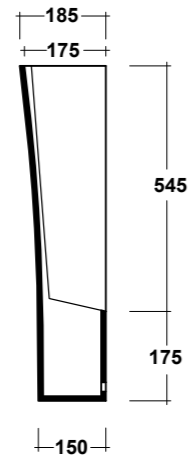

CLEAR D-SHAPE

ART. CLE710B01

CLEAR CASSETTA MBL.
OPEN BACK P.F. BIANCO

OPEN BACK CLEAR WHITE CC PAN WC
Peso/Weight: 29 kg

Art. CLE1303OB01

CLEAR VASO MBL. BTW
OPEN BACK BIANCO

OPEN BACK CLEAR WHITE CC
PAN RIGHT
TAP HOLE CISTERN
Peso/Weight: 13 kg

Dimensioni/Dimension: 63x36xh90 cm

*Quote d'installazione consigliata
Advised measure for installation

ART. CLE9CO01

CLEAR/SYNTHESIS
COLONNA BIANCO

CLEAR/SYNTHESIS
PEDESTAL FOR WASHBASIN
Peso/Weight: 11 kg

Dimensioni/Dimension: 72h cm

ART. CLE9SCO01

CLEAR/SYNTHESIS
SEMICOLONNIA BIANCO

CLEAR/SYNTHESIS SEMI PEDESTAL
FOR WASHBASIN
Peso/Weight: 8 kg

Dimensioni/Dimension: 35,5h cm

ART. C6CL01

COPRIVASO IN TERMOINDURENTE

UREA SEAT COVER

Peso/Weight: 2,9 kg

ART. C4CN01

COPRIWATER TERMOINDURENTE
CON CHIUSURA RALLENTATA

UREA SOFT CLOSE SYSTEM
SEAT COVER

Peso/Weight: 3kg

TAKE↑↓OFF*

ART. C5CN01

COPRIWATER SLIM TERMOINDURENTE
CON CHIUSURA RALLENTATA

SLIM UREA SOFT CLOSE
SYSTEM SEAT COVER

TAKE↑↓OFF*

CLEAR D-SHAPE

ART. ZPEN45

PENSILE SOSPESO + KIT FISSAGGIO

WALL HUNG CABINET + FIXING KIT

Dimensioni/Dimension: 45x20x150 cm
Peso/Weight: 13 kg

Vista superiore
Top view

Prospetto laterale
Lateral view

Prospetto frontale
Front view

ART. ZPEN30

PENSILE SOSPESO + KIT FISSAGGIO

WALL HUNG CABINET + FIXING KIT

Dimensioni/Dimension: 30x20x150 cm
Peso/Weight: 12 kg

Vista superiore
Top view

Prospetto laterale
Lateral view

Prospetto frontale
Front view