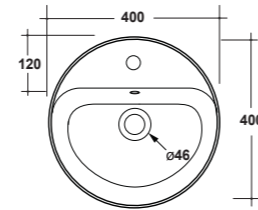

ART. OPE42TO40101

LAVABO OPEN 40 TONDO
DA APPOGGIO (MONOFORO)

OPEN 40 ROUND WASHBASIN
OVER TOP (ONE HOLE)

Dimensioni/Dimension: Ø40xh 17 cm
Peso/Weight: 11 kg