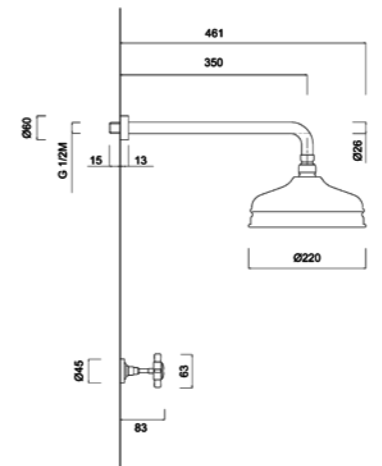

ART. 3715W2
RUBINETTI INCASSO PER DOCCIA
E DEVIATORE 2 VIE

KENSINGTON

RUBINETTERIA - TAPS

ART. 3715WB
RUBINETTI INCASSO PER DOCCIA
E SOFFIONE

CONCEALED SHOWER TAPS
WITH SHOWER HEAD