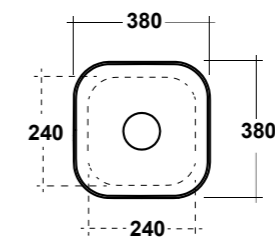

TREND

LAVABI - WASHBASINS

ART. TRE42QU38001

TREND LAVABO APPOGGIO
QUADRO 38 SF BIANCO

TREND WHITE 38 SQUARE
SIT ON WASHBASIN

Dimensioni/Dimension: 38x38x14 cm
Peso/Weight: 7,5 kg