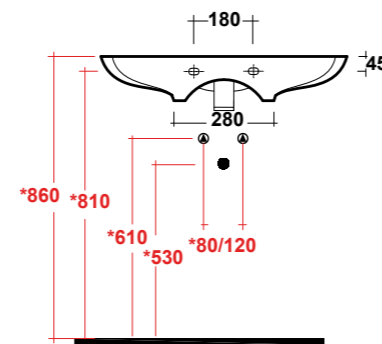

ART. CLE4365101

CLEAR LAVABO APPOGGIO/
SOSPESO 65 MF BIANCO

CLEAR WHITE 65 ONE-HOLE SIT ON/
WALL HUNG WASHBASIN

Dimensioni/Dimension: 65x45x14 cm
Peso/Weight: 18 kg