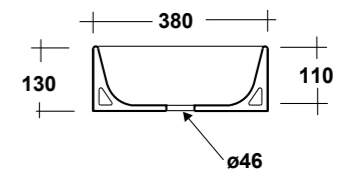

TOKYO

ART. LIL4260001

TOKYO LAVABO APPOGGIO 60X38
SF BIANCO

TOKYO WHITE 60X38
SIT ON WASHBASIN

Dimensioni/Dimension: 60x38x13 cm
Peso/Weight: 13 kg

*Quote d'installazione consigliata
Advised measure for installation