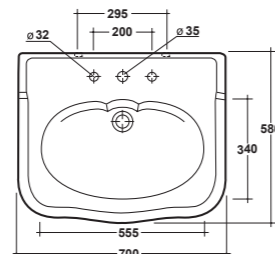

ART. IMP4371101
MONOFORO / 1 HOLE

ART. IMP4371301
TRE FORI / 3 HOLES

LAVABO 70X58 CM. INSTALLAZIONE SU COLONNA E MOBILE

WASH BASIN 70X58 CM. INSTALLATION ON PEDESTAL AND FREE STANDING FURNITURE

Dimensioni/Dimension: 70x58x26 cm
Peso/Weight: 22 kg