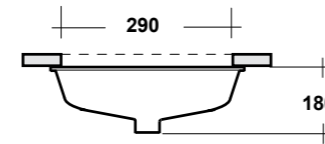

*Quote d'installazione consigliata
Advised measure for installation

ART. LIL4455001

SOTTOPIANO LAVABO OVALE
55X38 SF BIANCO

WHITE 55X38 OVAL UNDER
TOP WASHBASIN

Dimensioni/Dimension: 55x38x18,5 cm
Peso/Weight: 7 kg