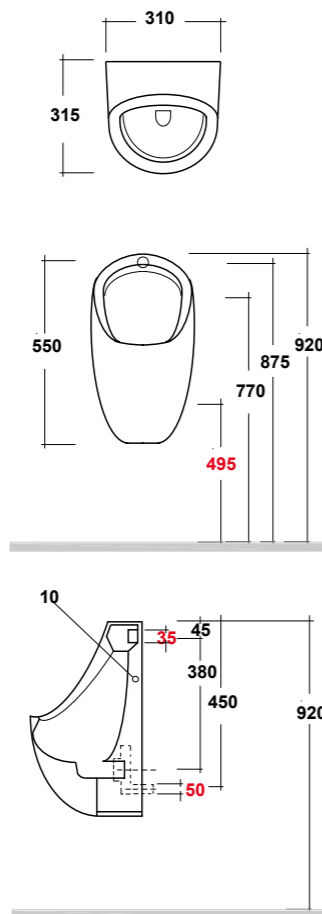

ART. ORI50101

ECO ORINATOIO A
PARETE BIANCO

ECO WHITE
WALL HUNG URINAL

Dimensioni/Dimension: 31X31,5X55 cm
Peso/Weight: 13,5 kg