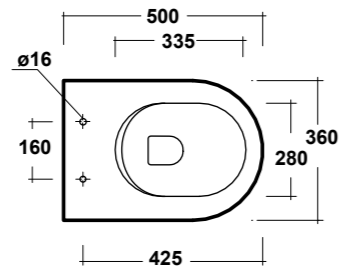

### ART. CLE1202R01

CLEAR VASO SOSPESO RIMLESS BIANCO

CLEAR WHITE WALL HUNG RIMLESS WC

Dimensioni/Dimension: 50x36x30 cm  
Peso/Weight: 20 kg

RIMLESS

\*Quote d'installazione consigliata  
Advised measure for installation