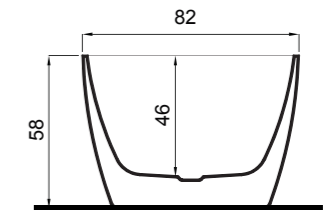

*Quote d'installazione consigliata
Advised measure for installation