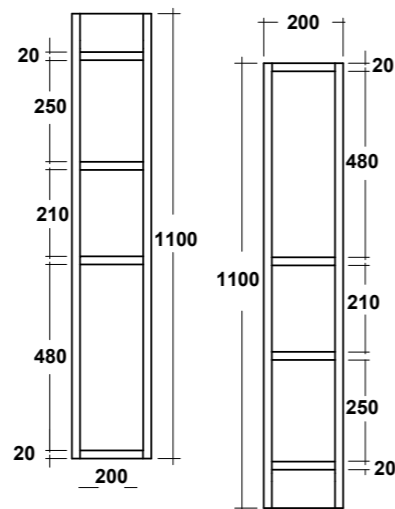

SYNTHESIS ECO

SOFT SQUARE SHAPE

ART. SYNMOB90

MOBILE SOSPESO PER LAVABO CON CASSETTONE FRONTALE

WALL HUNG FURNITURE FOR WASH BASINS WITH FRONTAL DRAWER

Dimensioni/Dimension: 90x43,5x30 cm

34 WENGÈ WENGÈ

35 ROVERE OAK

*Quote d'installazione consigliata
Advised measure for installation

AREA TECNICA :: TECHNICAL AREA

ART. SYNPEN110

PENSILE SOSPESO CON CASSETTO E MENSOLA

WALL HUNG UNIT WITH DRAWER & SHELVES

Dimensioni/Dimension: 20x15x110 cm

34 WENGÈ WENGÈ

35 ROVERE OAK

SYNTHESIS ECO

SOFT SQUARE SHAPE

ART. C9SYN01

COPRIWATER TERMOINDURENTE

UREA SEAT COVER

Peso/Weight: 3 kg

TAKE OFF*

ART. C6SYN01

COPRIWATER TERMOINDURENTE

UREA SEAT COVER

ART. C8SYN01

COPRIWATER TERMOINDURENTE DISPOSITIVO SOFT CLOSE

UREA SOFT CLOSE SYSTEM SEAT COVER

Peso/Weight: 3 kg

TAKE OFF*

ART. ATESPRE47

SPECCHIO RETTANGOLARE SABBATO A LED
RECTANGULAR SANDBLASTED MIRROR LED

Dimensioni/Dimension: 70x47 cm
Peso/Weight: 4 kg

ART. ATESPQU70

SPECCHIO RETTANGOLARE SABBATO A LED
RECTANGULAR SANDBLASTED MIRROR LED

Dimensioni/Dimension: 70x70 cm
Peso/Weight: 6,5 kg

ART. ATESPRE120

SPECCHIO RETTANGOLARE SABBATO A LED
RECTANGULAR SANDBLASTED MIRROR LED

Dimensioni/Dimension: 70x120 cm
Peso/Weight: 11 kg