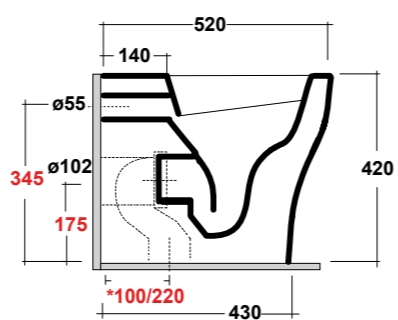

### ART. SYN1103R01

SYNTHESIS ECO VASO BTW  
RIMLESS BIANCO

SYNTHESIS ECO WHITE BTW  
RIMLESS WC

Dimensioni/Dimension: 52x36x42 cm  
Peso/Weight: 23,5 kg

RIMLESS

**RACCORDI REGOLABILI**  
ADJUSTABLE ELBOW PIPE