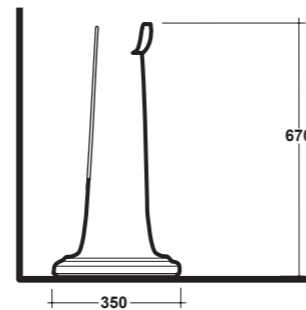

ART. IMP9CO01

COLONNA IN CERAMICA PER CONSOLE E LAVABI (ART. IMP4C10101/IMP4C10301 - IMP4371101/IMP4371301)

CERAMIC PEDESTAL FOR CONSOLE AND WASH BASIN (ART. IMP4C10101/IMP4C10301 - IMP4371101/IMP4371301)

Dimensioni/Dimension: 67x35 cm
Peso/Weight: 13 kg