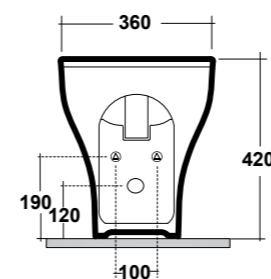

ART. SYN2301N01

SYNTHESIS ECO BIDET BTW
SOSPESO MF BIANCO

SYNTHESIS ECO WHITE ONE HOLE
BIDET BTW

Dimensioni/Dimension: 52x36x42 cm
Peso/Weight: 22,5 kg