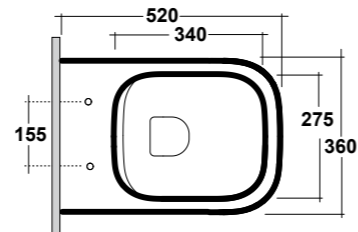

SYNTHESIS ECO

SOFT SQUARE SHAPE

ART. SYN1202R01

SYNTHESIS ECO VASO SOSPESO
RIMLESS BIANCO

SYNTHESIS ECO WHITE WALL HUNG
RIMLESS WC

Dimensioni/Dimension: 52x36x28 cm
Peso/Weight: 18,5 kg

RIMLESS

*Quote d'installazione consigliata
Advised measure for installation

ART. SYN2201N01

SYNTHESIS ECO BIDET SOSPESO
MF BIANCO

SYNTHESIS ECO WHITE ONE HOLE
BIDET WALL HUNG

Dimensioni/Dimension: 52x36x28 cm
Peso/Weight: 20,5 kg

*Quote d'installazione consigliata
Advised measure for installation

ART. SYN1103R01

SYNTHESIS ECO VASO BTW
RIMLESS BIANCO

SYNTHESIS ECO WHITE BTW
RIMLESS WC

Dimensioni/Dimension: 52x36x42 cm
Peso/Weight: 23,5 kg

RIMLESS

RACCORDI REGOLABILI
ADJUSTABLE ELBOW PIPE

RASCTD*: 10/14 cm
RASB*: 15/17 cm
RAR1*: 18/20 cm
RASP**: 30 cm

*Quote d'installazione consigliata
Advised measure for installation

ART. SYN2301N01

SYNTHESIS ECO BIDET BTW
SOSPESO MF BIANCO

SYNTHESIS ECO WHITE ONE HOLE
BIDET BTW

Dimensioni/Dimension: 52x36x42 cm
Peso/Weight: 22,5 kg

*Quote d'installazione consigliata
Advised measure for installation

SYNTHESIS ECO

SOFT SQUARE SHAPE

ART. SYN1303R01

SYNTHESIS ECO VASO MBL BTW
RIMLESS BIANCO

SYNTHESIS ECO WHITE CLOSET
COUPLED BTW RIMLESS WC
Peso/Weight: 29 kg

ART. SYN71PF101

SYNTHESIS CASSETTA MBL. P.F. BIANCO

SYNTHESIS WHITE CC PAN
BOTTOM INLET CISTERN
Peso/Weight: 13 kg

Dimensioni/Dimension: 63x36x87 cm

RIMLESS

SCARICO
TRASLATO
FLOOR DRAIN
ADJUSTABLE