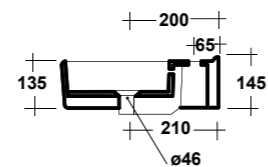

## ART. SYN4350101

SYNTHESIS LAVABO APPOGGIO/  
SOSPESO 50 MF BIANCO

SYNTHESIS WHITE 50 ONE-HOLE  
SIT ON/ WALL HUNG WASHBASIN

Dimensioni/Dimension: 50X43X14 cm  
Peso/Weight: 12,5 kg

**\*Quote d'installazione consigliata**  
Advised measure for installation