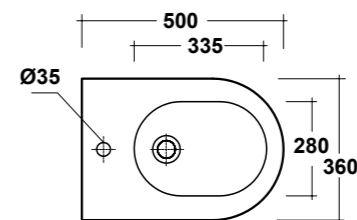

ART. CLE210101

CLEAR BIDET BTW MF BIANCO

CLEAR WHITE ONE-HOLE BTW BIDET

Dimensioni/Dimension: 50x36x42 cm
Peso/Weight: 21 kg