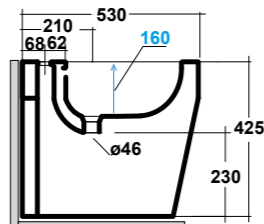

TUTTO EVO

SOFT SQUARE SHAPE

ART. TUE1103R01

TUTTOEVO VASO BTW
RIMLESS BIANCO

TUTTO EVO WHITE BTW RIMLESS WC

Dimensioni/Dimension: 53x36x42,5 cm
Peso/Weight: 30 kg

RIMLESS

RACCORDI REGOLABILI
ADJUSTABLE ELBOW PIPE

RASCTD*: 10/14 cm
RASB*: 15/17 cm
RAR1*: 18/22 cm
RASP**: 30 cm

SCARICO
TRASLATO
FLOOR DRAIN
ADJUSTABLE

*Quote d'installazione consigliata
Advised measure for installation

ART. TUE210101

TUTTOEVO BIDET BTW MF BIANCO

TUTTOEVO WHITE ONE-HOLE
BTW BIDET

Dimensioni/Dimension: 53x36x42,5 cm
Peso/Weight: 26 kg

*Quote d'installazione consigliata
Advised measure for installation

ART. TUE1202R01

TUTTOEVO VASO SOSPESO
RIMLESS BIANCO

TUTTOEVO WHITE WALL HUNG
RIMLESS WC

Dimensioni/Dimension: 53x36x28 cm
Peso/Weight: 22 kg

RIMLESS

*Quote d'installazione consigliata
Advised measure for installation

ART. TUE220101

TUTTOEVO BIDET SOSPESO MF BIANCO

TUTTOEVO WHITE ONE-HOLE
WALL HUNG BIDET

Dimensioni/Dimension: 53x36x28 cm
Peso/Weight: 18 kg

*Quote d'installazione consigliata
Advised measure for installation

TUTTO EVO

SOFT SQUARE SHAPE

ART. C6TE01

COPRIWATER IN TERMOINDURENTE

UREA SEAT COVER

ART. C8TE01

COPRIWATER IN
TERMOINDURENTE
CHIUSURA RALLENTATA

UREA SOFT CLOSE SYSTEM
SEAT COVER

Peso/Weight: 2,3 kg

TAKE↑↓OFF*

ART. C9TE01

COPRIWATER SLIM IN
TERMOINDURENTE
CHIUSURA RALLENTATA

UREA SILM SOFT CLOSE
SYSTEM SEAT COVER

TAKE↑↓OFF*