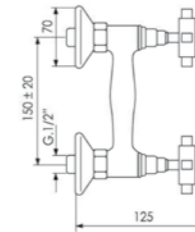

KENSINGTON

RUBINETTERIA - TAPS

KENSINGTON

RUBINETTERIA - TAPS

AREA TECNICA :: TECHNICAL AREA

ART. 3707WS
GRUPPO PER DOCCIA ESTERNO
CON SALISCENDI

EXTERNAL SHOWER MIXER
WITH SLIDING RAIL