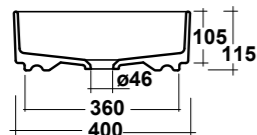

SMASH

LAVABI - WASHBASINS

ART. SMA42QU40001

SMASH LAVABO APPAGGIO
QUADRO 40 SF BIANCO

SMASH SQUARE 40 WASHBASIN
OVER TOP

Dimensioni/Dimension: 40x40x11,5 cm
Peso/Weight: 7,5 kg

*Quote d'installazione consigliata
Advised measure for installation

ART. SMA42RE65001

SMASH LAVABO APPOGGIO
RETTANGOLARE 65X40 SF BIANCO

SMASH RECTANGULAR 65X40
WASHBASIN OVER TOP

Dimensioni/Dimension: 65x40x11,5 cm
Peso/Weight: 12,5 kg