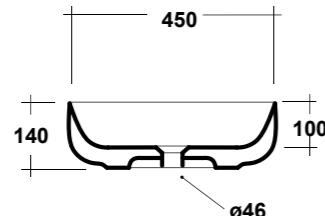

ART. MET4204001

METAMORFOSI LAVABO APPOGGIO QUADRO 45 SF BIANCO

METAMORFOSI WHITE 45 Ø SQUARE SIT ON WASHBASIN

Dimensioni/Dimension: 45x45x14 cm
Peso/Weight: 11,5 kg