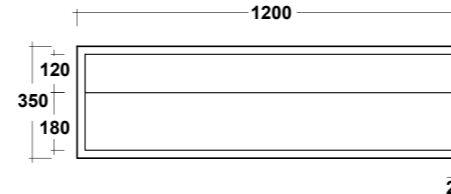

Prospetto frontale
Front view

ART. ZTOP150

TOP SOSPESO PER LAVABO
+ KIT FISSAGGIO

WALL HUNG FURNITURE
FOR WASHBASIN + FIXING KIT

Dimensioni/Dimension: 150x42,5x35 cm
Peso/Weight: 29 kg