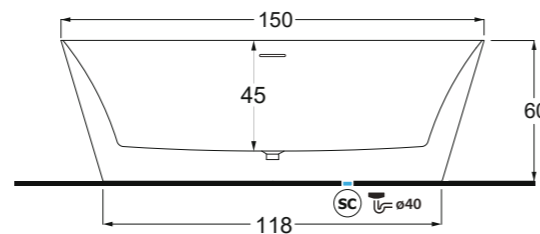

SC Scarico a terra consigliato filo pavimento
Recommended grounded drain Ø40

*Quote d'installazione consigliata
Advised measure for installation

ART. VAORM17711

VASCA CENTRO STANZA IN SOLID SURFACE E TROPPOPIENO INTEGRATO NELLA VASCA

FREESTANDING BATHTUBS SOLID SURFACE

Dimensioni/Dimension: 177x82x55 cm
Peso/Weight: 130 kg
Capacità/Capacity: 290 lt