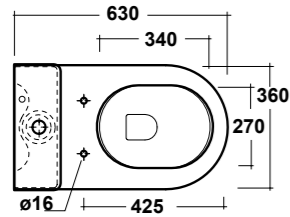

CLEAR D-SHAPE

ART. CLE710B01

CLEAR CASSETTA MBL.
OPEN BACK P.F. BIANCO

OPEN BACK CLEAR WHITE CC PAN WC
Peso/Weight: 29 kg

Art. CLE1303OB01

CLEAR VASO MBL. BTW
OPEN BACK BIANCO

OPEN BACK CLEAR WHITE CC
PAN RIGHT
TAP HOLE CISTERN
Peso/Weight: 13 kg

Dimensioni/Dimension: 63x36xh90 cm

*Quote d'installazione consigliata
Advised measure for installation

ART. CLE9CO01

CLEAR/SYNTHESIS
COLONNA BIANCO

CLEAR/SYNTHESIS
PEDESTAL FOR WASHBASIN
Peso/Weight: 11 kg

Dimensioni/Dimension: 72h cm