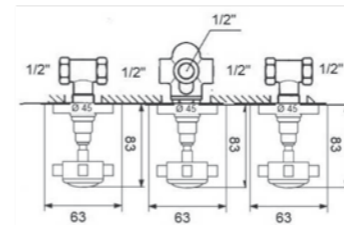

CONCEALED SHOWER TAPS AND
2 WAYS DIVERTER