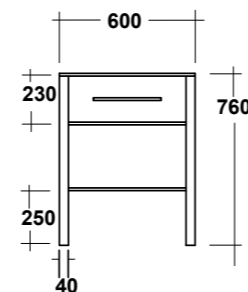

### ART. TRAMOB75

MOBILE FREE STANDING  
CON UN CASSETTO

FREE STANDING WOODEN FURNITURE

Dimensioni/Dimension: 75x44x75 cm