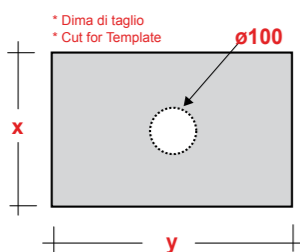

METAMORFOSI

LAVABI - WASHBASINS

ART. MET4245001

METAMORFOSI LAVABO APPOGGIO TONDO 45 SF BIANCO

METAMORFOSI WHITE 45 Ø ROUND SIT ON WASHBASIN

Dimensioni/Dimension: Ø45 cm
Peso/Weight: 11 kg