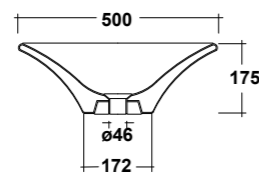

## ART. FOR4250001

FORMOSA LAVABO APPOGGIO  
TONDO 50 SF BIANCO

FORMOSA WHITE 50 Ø ROUND SIT ON  
WASHBASIN

Dimensioni/Dimension: ø50 CM  
Peso/Weight: 9 Kg