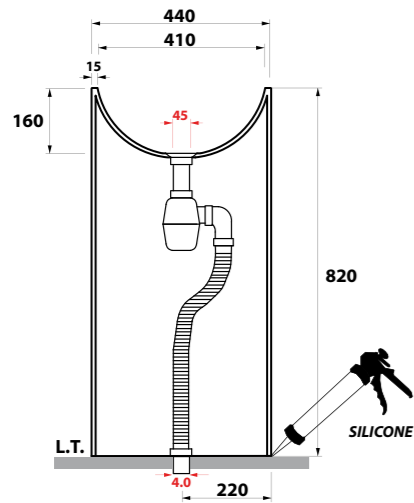

FREESTANDING

TUNNEL

ART. LIL4742001
LAVABO TUNNEL TONDO 46
SF BIANCO

TUNNEL WHITE 46 ROUND
WASHBASIN

Dimensioni/Dimension: Ø44x82 cm
Peso/Weight: 26 kg

completo di sifone di scarico
Included with drain pipe connection

*Quote d'installazione consigliata
Advised measure for installation

CRYSTAL

ART. CRY4745001
LAVABO FREE STANDING
IN LIVINGTEC®

FREE STANDING WASHBASIN
IN LIVINGTEC®

Dimensioni/Dimension: 45x45x86 cm
Peso/Weight: 28 kg