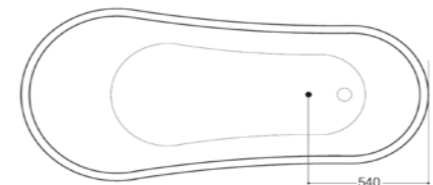

IMPERO STYLE CLASSIC

IMPERO STYLE CLASSIC

ART. IMP120201

VASO SOSPESO (DA INTEGRARE CON CASSETTA DI SCARICO)

WALL HUNG WC (TO COMPLETE WITH FLUSHING CISTERN)

Dimensioni/Dimension: 54x39 cm
Peso/Weight: 21 kg

*Quote d'installazione consigliata
Advised measure for installation

ART. IMP220101

BIDET SOSPESO MONOFORO

ONE HOLE WALL HUNG BIDET

Dimensioni/Dimension: 54x39 cm
Peso/Weight: 21 kg

*Quote d'installazione consigliata
Advised measure for installation

ART. C6IMP01

COPRIWATER TERMOINDURENTE

THERMOSETTING SEAT COVER

Peso/Weight: 4 kg

ART. C8IMP

COPRIWATER SLIM TERMOINDURENTE
DISPOSITIVO SOFT CLOSE

SLIM THERMOSETTING SOFT CLOSE
SYSTEM SEAT COVER

Peso/Weight: 4 kg

TAKE↑↓OFF*

- 01 BIANCO LUCIDO
  GLOSSY WHITE
- 13 NERO LUCIDO
  GLOSSY BLACK

ART. SF1101

COPRIWATER IN LEGNO MASSELLO
SOFT CLOSE - CERNIERE DISPONIBILI
IN CROMO, ORO O BRONZO

WOODEN SEAT COVER SOFT CLOSE
CHROME, GOLDEN OR BRONZE
HINGES AVAILABLE

Peso/Weight: 4 kg

TAKE↑↓OFF*

ART. VAFI

VASCA FREESTANDING IN ACRILICO
BIANCO LUCIDO

GLOSSY WHITE FREESTANDING
ACRYLIC BATH TUB

Dimensioni/Dimension: 170x76x50 cm
Peso/Weight: 50 kg

COLONNA DI
SCARICO NELLE
STESSE FINITURE
DRAIN PIPE IN
THE SAME
FINISHES

ART. GADA

PIEDINI IN METALLO

METAL LEGS

BIANCO WHITE CROMO CHROME ORO GOLD BRONZO BRONZE

ART. IMSP112

SPECCHIO SAGOMATO 112 CM,
FILO LUCIDO - NON REVERSIBILE

SHAPED MIRROR 112 CM
POLISHED EDGE - NON-REVERSIBLE

Dimensioni/Dimension: 112x82 cm
Peso/Weight: 14 kg

ART. IMSP65

SPECCHIO OVALE CON BORDO MOLATO,
FILO LUCIDO - NON REVERSIBILE

OVAL SHAPED MIRROR 90 CM
POLISHED EDGE - NON-REVERSIBLE

Dimensioni/Dimension: 90x65 cm
Peso/Weight: 8 kg

ART. IMSP100

SPECCHIO 100X70 CM PER MOBILE
(ART. IMMO100 / IMMO70)

CON CORNICE IN LEGNO LACCATO,
REVERSIBILE