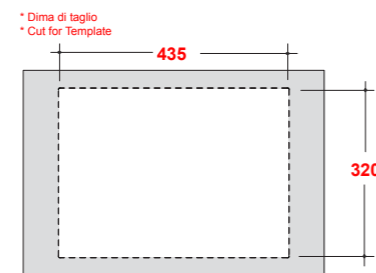

SYDNEY

ART. LIL4450001

SOTTOPIANO LAVABO
RETTANGOLARE 50 SF BIANCO

WHITE 50 RECTANGULAR
UNDER TOP WASHBASIN

Dimensioni/Dimension: 50x38 cm
Peso/Weight: 9 kg

*Quote d'installazione consigliata
Advised measure for installation

SOTTOPIANO

ART. LIL4457001

SOTTOPIANO LAVABO OVALE
59X45 SF BIANCO

WHITE 59X45 OVAL UNDER
TOP/RECESSED WASHBASIN

Dimensioni/Dimension: 59x44,5x20 cm
Peso/Weight: 13 kg