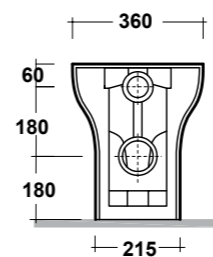

ART. CLE110301

CLEAR VASO BTW BIANCO

CLEAR WHITE CC PAN WC

Dimensioni/Dimension: 50x36x42 cm
Peso/Weight: 24 kg