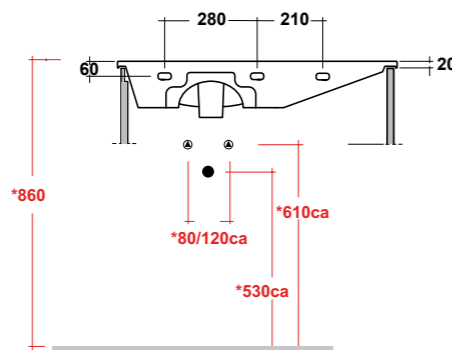

ART. TUE4890101

TUTTOEVO LAVABO SOSPESO/INCASSO
90 MF BIANCO
TUTTOEVO WHITE 90 ONE-HOLE
WALL HUNG/RECESSED

Dimensioni/Dimension: 90x45x18 cm
Peso/Weight: 22,5 kg