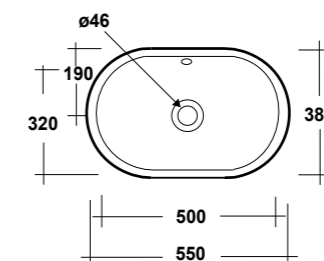

*Quote d'installazione consigliata
Advised measure for installation

ART. LIL4446001

SOTTOPIANO LAVABO TONDO 46 SF
BIANCO

WHITE 46 ROUND UNDER TOP
WASHBASIN

Dimensioni/Dimension: Ø46x21 cm
Peso/Weight: 6,5 kg