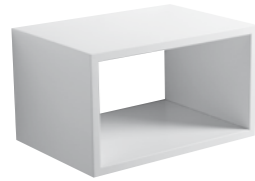

CLEAR

D-SHAPE

CLEAR

D-SHAPE

AREA TECNICA :: TECHNICAL AREA

ART. ZTOP60

TOP SOSPESO PER LAVABO
+ KIT FISSAGGIO

WALL HUNG FURNITURE FOR
WASHBASIN + FIXING KIT

Dimensioni/Dimension: 60x42,5x35 cm
Peso/Weight: 12 kg

Vista superiore
Top view