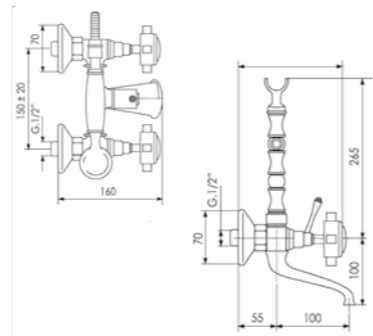

KENSINGTON

RUBINETTERIA - TAPS

KENSINGTON

RUBINETTERIA - TAPS

AREA TECNICA :: TECHNICAL AREA

ART. 3700L
GRUPPO VASCA ESTERNO
CON DOCCIA

EXTERNAL BATHTUB SET
WITH SHOWER