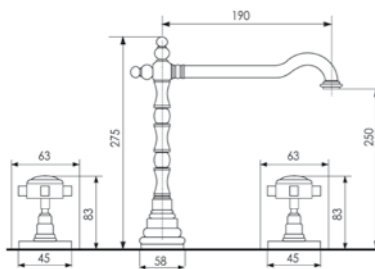

WASH-BASIN SET WITH LUXURY
1"1/4 POP-UP WASTE

ART. S3756A
MONOBLOCCO LAVABO SALTARELLO
1"1/4 LUSSO (CON FLESSIBILE)