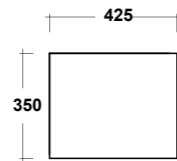

Prospetto laterale
Lateral view