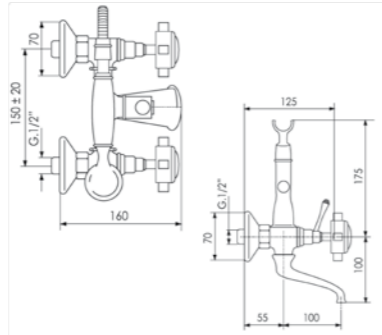

KENSINGTON

RUBINETTERIA - TAPS

KENSINGTON

RUBINETTERIA - TAPS

AREA TECNICA :: TECHNICAL AREA

ART. 3700
GRUPPO VASCA ESTERNO
CON DOCCIA

EXTERNAL BATHTUB SET
WITH SHOWER