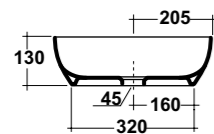

## TONDO

**ART. LIL4B41001**  
TONDO LAVABO APPOGGIO Ø 41  
SF BIANCO

ROUND SIT ON Ø41 WASHBASIN  
Dimensioni/Dimension: ø41x13 cm  
Peso/Weight: 8 kg

**\*Quote d'installazione consigliata**  
Advised measure for installation