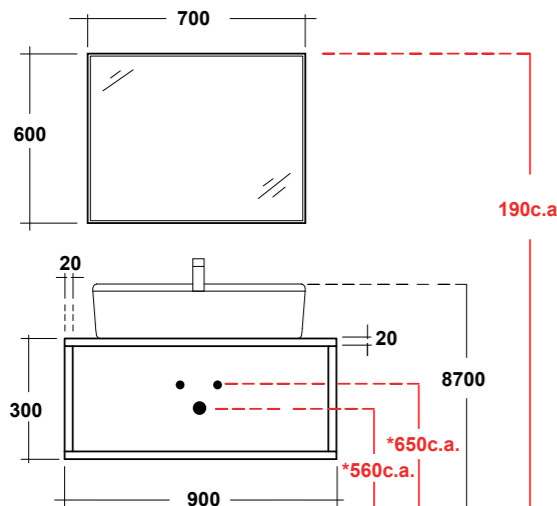

*Quote d'installazione consigliata
Advised measure for installation

AREA TECNICA :: TECHNICAL AREA

ART. SYNPEN110

PENSILE SOSPESO CON CASSETTO E MENSOLA

WALL HUNG UNIT WITH DRAWER & SHELVES

Dimensioni/Dimension: 20x15x110 cm