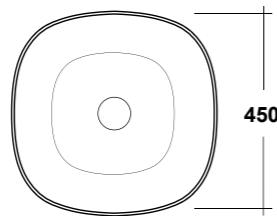

ART. MET4204001

METAMORFOSI LAVABO APPOGGIO QUADRO 45 SF BIANCO

METAMORFOSI WHITE 45 Ø SQUARE SIT ON WASHBASIN

Dimensioni/Dimension: 45x45x14 cm
Peso/Weight: 11,5 kg