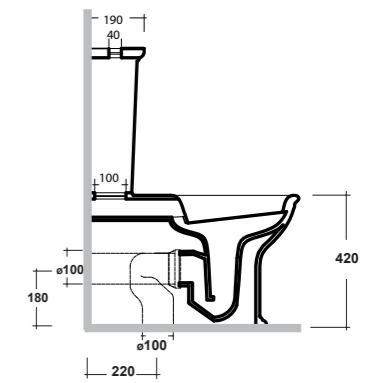

*Quote d'installazione consigliata
Advised measure for installation