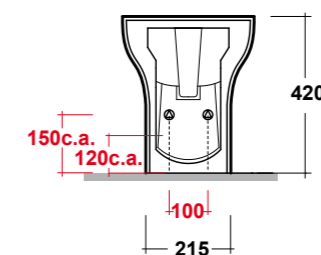

ART. CLE210101

CLEAR BIDET BTW MF BIANCO

CLEAR WHITE ONE-HOLE BTW BIDET

Dimensioni/Dimension: 50x36x42 cm
Peso/Weight: 21 kg