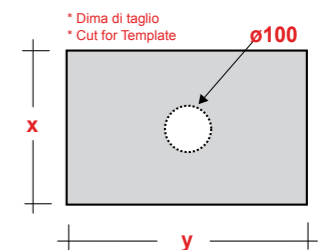

ART. TRE42OV50001

LAVABO APPOGGIO OVALE 50X38
SF BIANCO

TREND WHITE 50X38 OVAL
SIT ON WASHBASIN

Dimensioni/Dimension: 50x38x14 cm
Peso/Weight: 9 kg