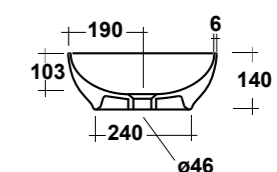

ART. TRE42OV50001

LAVABO APPOGGIO OVALE 50X38
SF BIANCO

TREND WHITE 50X38 OVAL
SIT ON WASHBASIN

Dimensioni/Dimension: 50x38x14 cm
Peso/Weight: 9 kg