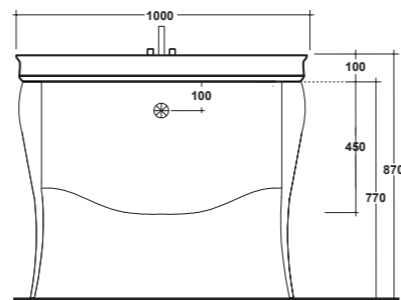

IMPERO STYLE CLASSIC

ART. IMST70
STRUTTURA IN OTTONE
CON PORTASALVIETTE E RIPIANO
PER CONSOLE 70 CM

CHROMED BRASS FRAME WITH
TOWEL RAIL AND GLASS SHELF FOR
CONSOLE 70 CM
Peso/Weight: 4 kg

ART. IMST100
CSTRUTTURA IN OTTONE
CON PORTASALVIETTE
E RIPIANO PER CONSOLE 100 CM

CHROMED BRASS FRAME WITH
TOWEL RAIL AND GLASS SHELF
FOR CONSOLE 100 CM
Peso/Weight: 6 kg

- **36** CROMO CHROME
- **OR** ORO GOLD
- **BR** BRONZO BRONZE

ART. IMP4650001
LAVABO SOPRAPIANO 50X40 CM.
INSTALLAZIONE SU MARMO

OVER TOP 50X40 CM BASIN.
INSTALLATION ON MARBLE

Dimensioni/Dimension: 50x40x17,5 cm
Peso/Weight: 6,5 kg

ART. IMMO100
MOBILE LACCATO

FREE STANDING FURNITURE

Dimensioni/Dimension: 100x77x60 cm
Peso/Weight: 40 kg

POMELLO INCLUSO
= KNOB
GLASS-DOOR
INCLUDED

- **00** BIANCO LUCIDO GLOSSY WHITE
- **00N** NERO LUCIDO GLOSSY BLACK

ART. IMTOP10
TOP MARMO SAGOMATO

SHAPED MARBLE

Dimensioni/Dimension: 91x54x2 cm
Peso/Weight: 18 kg

- **101** MONOFORO 1 HOLE
- **301** TRE FORI 3 HOLES
- **103** MONOFORO 1 HOLE
- **303** TRE FORI 3 HOLES

IMPERO STYLE CLASSIC

ART. IMP4060001
LAVABO OVALE DA
APPOGGIO - INCASSO

OVAL WASH BASIN
OVER TOP - UPON TOP

Dimensioni/Dimension: 60x45x12 cm
Peso/Weight: 12,5 kg

ART. IMVE180
VETRINA CON DUE CASSETTI

GLASS-DOOR CABINET WITH
TWO DRAWERS

Dimensioni/Dimension: 48x36x180 cm
Peso/Weight: 48 kg

POMELLO INCLUSO
= KNOB
GLASS-DOOR
INCLUDED

- **01** BIANCO LUCIDO GLOSSY WHITE
- **13** NERO LUCIDO GLOSSY BLACK

Vista superiore
Top view

Prospetto frontale
Front view

Prospetto laterale
Lateral view