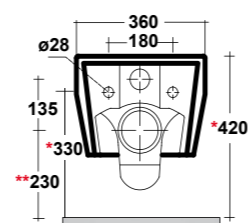

ART. TUE1202R01

TUTTOEVO VASO SOSPESO
RIMLESS BIANCO

TUTTOEVO WHITE WALL HUNG
RIMLESS WC

Dimensioni/Dimension: 53x36x28 cm
Peso/Weight: 22 kg

RIMLESS