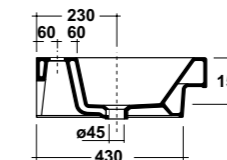

Installazione: sospeso - filo piano
Installation: wall hung - top level

*Quote d'installazione consigliata
Advised measure for installation

ART. TUT4110101

TUTTO LAVABO SOSPESO 100 MF
BIANCO
TUTTO ONE/THREE HOLES
WASHBASIN WALL HUNG

Dimensioni/Dimension: 100x50x18 cm
Peso/Weight: 30 kg