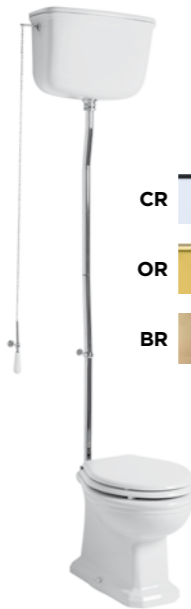

*Quote d'installazione consigliata
Advised measure for installation

ART. IMP74PL101
CASSETTA ALTA CON COPERCHIO

HIGH LEVEL CISTERN WITH COVER

Dimensioni/Dimension: 46,5x22x26 cm
Peso/Weight: 14 kg

ART. BCTU

MECCANISMO PER CASSETTA ALTA
CON TUBO E CATENELLA

MECHANISM FOR HIGH LEVEL
CISTERN WITH PIPE AND CHAIN

CR CROMO
CHROME

OR ORO
GOLD

BR BRONZO
BRONZE