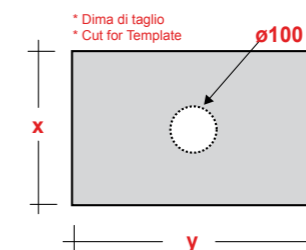

LAVABI - WASHBASINS

TOKYO

ART. LIL4250001

TOKYO LAVABO APPOGGIO 50X38
SF BIANCO

TOKYO WHITE 50X38
SIT ON WASHBASIN

Dimensioni/Dimension: 50x38x13 cm
Peso/Weight: 11 kg

*Quote d'installazione consigliata
Advised measure for installation