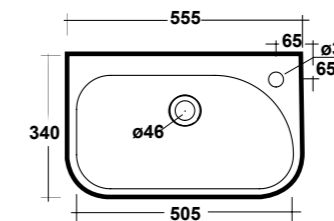

ART. SYN4554101

SYNTHESIS LAVABO SEMINCASSO
54 F DX BIANCO

SYNTHESIS WHITE 54 RIGHT TAP HOLE
SEMIRECESSED WASHBASIN

Dimensioni/Dimension: 55,5X34X14,5 cm
Peso/Weight: 10 kg