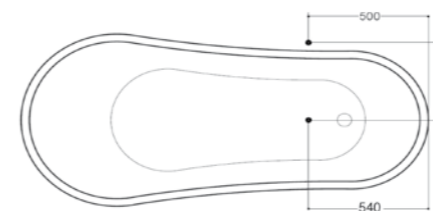

IMPERO STYLE CLASSIC

IMPERO STYLE CLASSIC

ART. IMP120201

VASO SOSPESO (DA INTEGRARE CON CASSETTA DI SCARICO)

WALL HUNG WC (TO COMPLETE WITH FLUSHING CISTERN)

Dimensioni/Dimension: 54x39 cm
Peso/Weight: 21 kg

*Quote d'installazione consigliata
Advised measure for installation

ART. IMP220101

BIDET SOSPESO MONOFORO

ONE HOLE WALL HUNG BIDET

Dimensioni/Dimension: 54x39 cm
Peso/Weight: 21 kg

*Quote d'installazione consigliata
Advised measure for installation

ART. C6IMP01

COPRIWATER TERMOINDURENTE

THERMOSETTING SEAT COVER

Peso/Weight: 4 kg

ART. C8IMP

COPRIWATER SLIM TERMOINDURENTE
DISPOSITIVO SOFT CLOSE

SLIM THERMOSETTING SOFT CLOSE
SYSTEM SEAT COVER

Peso/Weight: 4 kg

TAKE↑↓OFF*

- 01 BIANCO LUCIDO
  GLOSSY WHITE
- 13 NERO LUCIDO
  GLOSSY BLACK

ART. SF1101

COPRIWATER IN LEGNO MASSELLO
SOFT CLOSE - CERNIERE DISPONIBILI
IN CROMO, ORO O BRONZO

WOODEN SEAT COVER SOFT CLOSE
CHROME, GOLDEN OR BRONZE
HINGES AVAILABLE

Peso/Weight: 4 kg

TAKE↑↓OFF*

ART. VAFI

VASCA FREESTANDING IN ACRILICO
BIANCO LUCIDO

GLOSSY WHITE FREESTANDING
ACRYLIC BATH TUB

Dimensioni/Dimension: 170x76x50 cm
Peso/Weight: 50 kg

COLONNA DI
SCARICO NELLE
STESSE FINITURE
DRAIN PIPE IN
THE SAME
FINISHES

ART. GADA

PIEDINI IN METALLO

METAL LEGS

BIANCO WHITE CROMO CHROME ORO GOLD BRONZO BRONZE

ART. IMSP112

SPECCHIO SAGOMATO 112 CM,
FILO LUCIDO - NON REVERSIBILE

SHAPED MIRROR 112 CM
POLISHED EDGE - NON-REVERSIBLE

Dimensioni/Dimension: 112x82 cm
Peso/Weight: 14 kg

ART. IMSP65

SPECCHIO OVALE CON BORDO MOLATO,
FILO LUCIDO - NON REVERSIBILE

OVAL SHAPED MIRROR 90 CM
POLISHED EDGE - NON-REVERSIBLE

Dimensioni/Dimension: 90x65 cm
Peso/Weight: 8 kg

ART. IMSP100

SPECCHIO 100X70 CM PER MOBILE
(ART. IMMO100 / IMMO70)

CON CORNICE IN LEGNO LACCATO,
REVERSIBILE