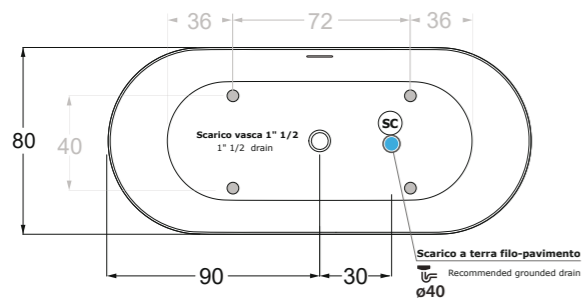

Punti di appoggio a terra
Ground support points