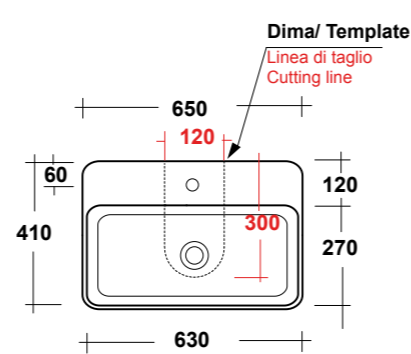

ART. TRA4165101

TRATTO LAVABO SOSPESO 65 MF BIANCO

TRATTO WHITE 65 ONE-HOLE WALL HUNG WASHBASIN

Dimensioni/Dimension: 65x41x14 cm

*Quote d'installazione consigliata
Advised measure for installation