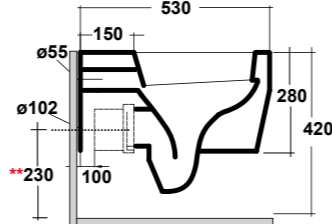

ART. TUE1202R01

TUTTOEVO VASO SOSPESO
RIMLESS BIANCO

TUTTOEVO WHITE WALL HUNG
RIMLESS WC

Dimensioni/Dimension: 53x36x28 cm
Peso/Weight: 22 kg

RIMLESS