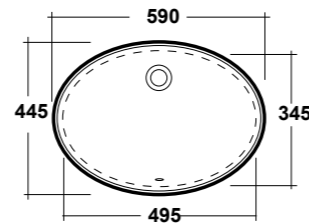

*Quote d'installazione consigliata
Advised measure for installation

SOTTOPIANO SOTTOPIANO SOTTOPIANO

ART. LIL4456001

SOTTOPIANO LAVABO RETTANGOLARE
56X37 SF BIANCO

WHITE 56X37 RECTANGULAR
UNDER TOP WASHBASIN

Dimensioni/Dimension: 56x37x20 cm
Peso/Weight: 9 kg