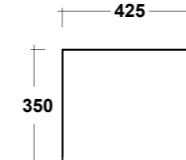

Prospetto laterale
Lateral view