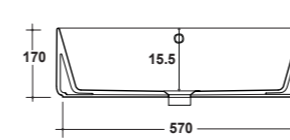

OPEN

LAVABI - WASHBASINS

ART. OPE42OV60101

LAVABO OPEN 60 OVALE
DA APPOGGIO (MONOFORO)

OPEN 60 OVAL WASHBASIN
OVER TOP (ONE HOLE)

Dimensioni/Dimension: 60x40xh 17 cm
Peso/Weight: 13 kg