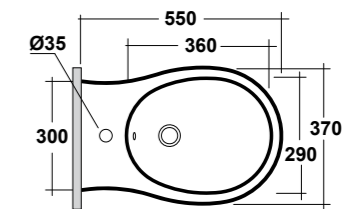

*Quote d'installazione consigliata
Advised measure for installation