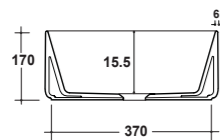

OPEN

LAVABI - WASHBASINS

ART. OPE42TO40001

LAVABO OPEN 40 TONDO
DA APPOGGIO

OPEN 40 ROUND
WASHBASIN OVER TOP

Dimensioni/Dimension: Ø40xh 17 cm
Peso/Weight: 9 kg