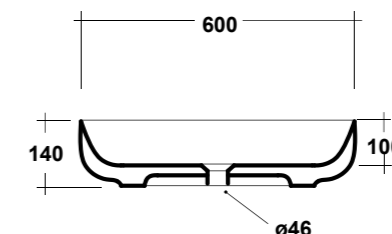

ART. MET4260001

METAMORFOSI LAVABO APPOGGIO RETTANGOLARE 60X42 SF BIANCO

WHITE 60X42 RECTANGULAR SIT ON WASHBASIN

Dimensioni/Dimension: 60x42x14 cm
Peso/Weight: 13,5 kg