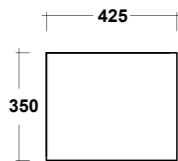

Prospetto laterale
Lateral view