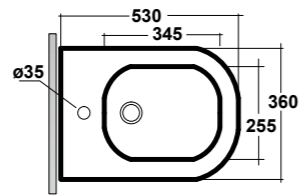

TUTTO EVO

SOFT SQUARE SHAPE

ART. TUE1103R01

TUTTOEVO VASO BTW
RIMLESS BIANCO

TUTTO EVO WHITE BTW RIMLESS WC

Dimensioni/Dimension: 53x36x42,5 cm
Peso/Weight: 30 kg

RIMLESS

RACCORDI REGOLABILI
ADJUSTABLE ELBOW PIPE

RASCTD*: 10/14 cm
RASB*: 15/17 cm
RAR1*: 18/22 cm
RASP**: 30 cm

SCARICO
TRASLATO
FLOOR DRAIN
ADJUSTABLE

*Quote d'installazione consigliata
Advised measure for installation

ART. TUE210101

TUTTOEVO BIDET BTW MF BIANCO

TUTTOEVO WHITE ONE-HOLE
BTW BIDET

Dimensioni/Dimension: 53x36x42,5 cm
Peso/Weight: 26 kg

*Quote d'installazione consigliata
Advised measure for installation

ART. TUE1202R01

TUTTOEVO VASO SOSPESO
RIMLESS BIANCO

TUTTOEVO WHITE WALL HUNG
RIMLESS WC

Dimensioni/Dimension: 53x36x28 cm
Peso/Weight: 22 kg

RIMLESS

*Quote d'installazione consigliata
Advised measure for installation

ART. TUE220101

TUTTOEVO BIDET SOSPESO MF BIANCO

TUTTOEVO WHITE ONE-HOLE
WALL HUNG BIDET

Dimensioni/Dimension: 53x36x28 cm
Peso/Weight: 18 kg

*Quote d'installazione consigliata
Advised measure for installation

TUTTO EVO

SOFT SQUARE SHAPE

ART. C6TE01

COPRIWATER IN TERMOINDURENTE

UREA SEAT COVER

ART. C8TE01

COPRIWATER IN
TERMOINDURENTE
CHIUSURA RALLENTATA

UREA SOFT CLOSE SYSTEM
SEAT COVER

Peso/Weight: 2,3 kg

TAKE↑↓OFF*

ART. C9TE01

COPRIWATER SLIM IN
TERMOINDURENTE
CHIUSURA RALLENTATA

UREA SILM SOFT CLOSE
SYSTEM SEAT COVER

TAKE↑↓OFF*