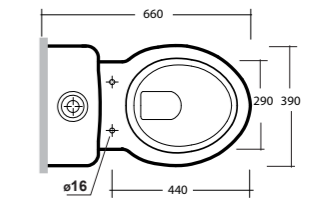

*Quote d'installazione consigliata
Advised measure for installation