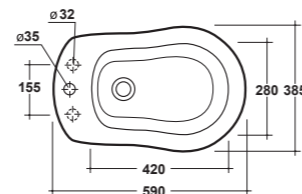

*Quote d'installazione consigliata
Advised measure for installation

ART. IMP1103R01
VASO BACK TO WALL (DA INTEGRARE
CON CASSETTA DI SCARICO)

BTW WC S/P TRAP (TO COMPLETE
WITH FLUSHING CISTERN)

Dimensioni/Dimension: 55x39x42,5 cm
Peso/Weight: 25 kg