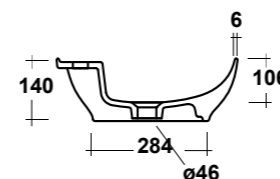

### ART. TRE42QU42101

TREND LAVABO APPOGGIO  
QUADRO 42 MF BIANCO

TREND WHITE 42 ONE-HOLE SQUARE  
SIT ON WASHBASIN

Dimensioni/Dimension: 42x42x14 cm  
Peso/Weight: 13 kg

**\*Quote d'installazione consigliata**  
Advised measure for installation