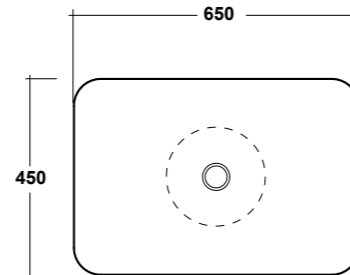

*Quote d'installazione consigliata
Advised measure for installation

FORMOSA

ART. FOR4250001
FORMOSA LAVABO APPOGGIO
TONDO 50 SF BIANCO

FORMOSA WHITE 50 Ø ROUND SIT ON
WASHBASIN

Dimensioni/Dimension: ø50 CM
Peso/Weight: 9 Kg