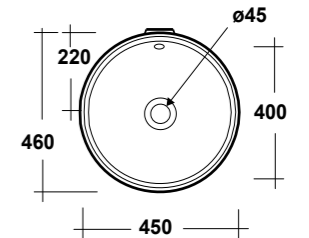

*Quote d'installazione consigliata
Advised measure for installation