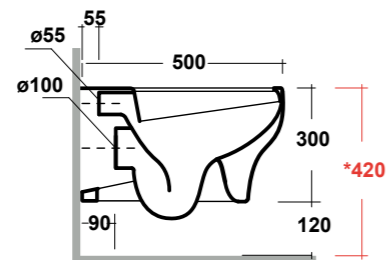

### ART. CLE1202R01

CLEAR VASO SOSPESO RIMLESS BIANCO

CLEAR WHITE WALL HUNG RIMLESS WC

Dimensioni/Dimension: 50x36x30 cm  
Peso/Weight: 20 kg

RIMLESS

\*Quote d'installazione consigliata  
Advised measure for installation