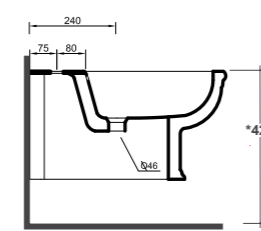

*Quote d'installazione consigliata
Advised measure for installation