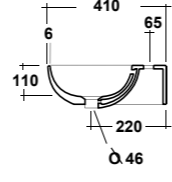

*Quote d'installazione consigliata
Advised measure for installation

ART. MIL4336101

MILADY LAVABO APPOGGIO/SOSPESO
30 MF BIANCO

MILADY WHITE 30 ONE-HOLE SIT ON/
WALL HUNG WASHBASIN

Dimensioni/Dimension: 40X30x13,5 cm
Peso/Weight: 10 kg