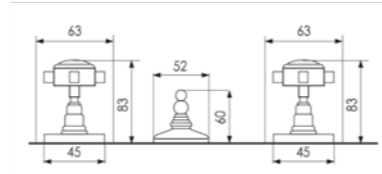

BIDET SET WITH LUXURY 1"1/4
POP-UP WASTE

ART. S3758A
MONOBLOCCO BIDET SALTARELLO
1"1/4 LUSSO (CON FLESSIBILE)