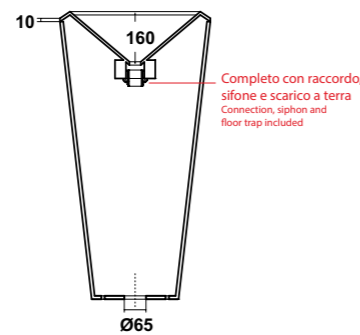

*Quote d'installazione consigliata
Advised measure for installation

FORMOSA

ART. FOR4265001
FORMOSA LAVABO APPOGGIO
RETTANGOLARE 65 SF BIANCO

FORMOSA WHITE 65 SIT ON WASHBASIN

Dimensioni/Dimension: 65x45 cm
Peso/Weight: 14,5 Kg