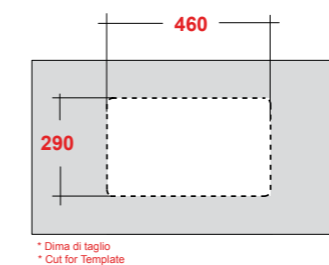

*Quote d'installazione consigliata
Advised measure for installation

ART. LIL4455001

SOTTOPIANO LAVABO OVALE
55X38 SF BIANCO

WHITE 55X38 OVAL UNDER
TOP WASHBASIN

Dimensioni/Dimension: 55x38x18,5 cm
Peso/Weight: 7 kg