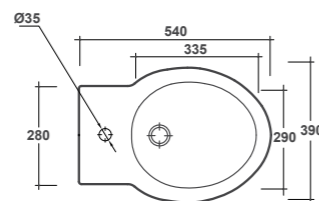

*Quote d'installazione consigliata
Advised measure for installation