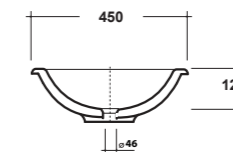

IMPERO STYLE CLASSIC

ART. IMST70
STRUTTURA IN OTTONE
CON PORTASALVIETTE E RIPIANO
PER CONSOLE 70 CM

CHROMED BRASS FRAME WITH
TOWEL RAIL AND GLASS SHELF FOR
CONSOLE 70 CM
Peso/Weight: 4 kg

ART. IMST100
CSTRUTTURA IN OTTONE
CON PORTASALVIETTE
E RIPIANO PER CONSOLE 100 CM

CHROMED BRASS FRAME WITH
TOWEL RAIL AND GLASS SHELF
FOR CONSOLE 100 CM
Peso/Weight: 6 kg

- **36** CROMO CHROME
- **OR** ORO GOLD
- **BR** BRONZO BRONZE

ART. IMP4650001
LAVABO SOPRAPIANO 50X40 CM.
INSTALLAZIONE SU MARMO

OVER TOP 50X40 CM BASIN.
INSTALLATION ON MARBLE

Dimensioni/Dimension: 50x40x17,5 cm
Peso/Weight: 6,5 kg

ART. IMMO100
MOBILE LACCATO

FREE STANDING FURNITURE

Dimensioni/Dimension: 100x77x60 cm
Peso/Weight: 40 kg

POMELLO INCLUSO
= KNOB
GLASS-DOOR
INCLUDED

- **00** BIANCO LUCIDO GLOSSY WHITE
- **00N** NERO LUCIDO GLOSSY BLACK

ART. IMTOP10
TOP MARMO SAGOMATO

SHAPED MARBLE

Dimensioni/Dimension: 91x54x2 cm
Peso/Weight: 18 kg

- **101** MONOFORO 1 HOLE
- **301** TRE FORI 3 HOLES
- **103** MONOFORO 1 HOLE
- **303** TRE FORI 3 HOLES

IMPERO STYLE CLASSIC

ART. IMP4060001
LAVABO OVALE DA
APPOGGIO - INCASSO

OVAL WASH BASIN
OVER TOP - UPON TOP

Dimensioni/Dimension: 60x45x12 cm
Peso/Weight: 12,5 kg

ART. IMVE180
VETRINA CON DUE CASSETTI

GLASS-DOOR CABINET WITH
TWO DRAWERS

Dimensioni/Dimension: 48x36x180 cm
Peso/Weight: 48 kg

POMELLO INCLUSO
= KNOB
GLASS-DOOR
INCLUDED

- **01** BIANCO LUCIDO GLOSSY WHITE
- **13** NERO LUCIDO GLOSSY BLACK

Vista superiore
Top view

Prospetto frontale
Front view

Prospetto laterale
Lateral view