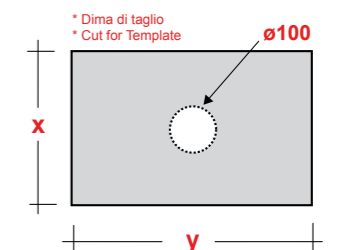

TOKYO

ART. LIL4260001

TOKYO LAVABO APPOGGIO 60X38
SF BIANCO

TOKYO WHITE 60X38
SIT ON WASHBASIN

Dimensioni/Dimension: 60x38x13 cm
Peso/Weight: 13 kg

*Quote d'installazione consigliata
Advised measure for installation