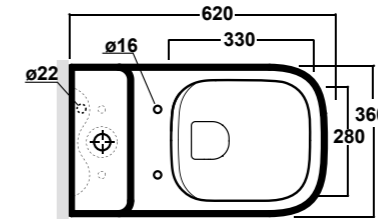

SCARICO
TRASLATO
FLOOR DRAIN
ADJUSTABLE