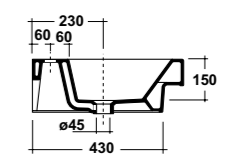

Installazione: sospeso - filo piano
Installation: wall hung - top level

*Quote d'installazione consigliata
Advised measure for installation