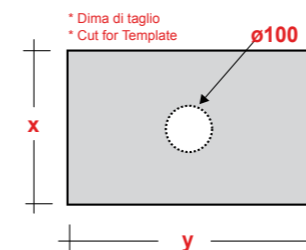

ART. TRE42TO38001

TREND LAVABO APPOGGIO
TONDO 38 SF BIANCO

TREND WHITE 38 ROUND
SIT ON WASHBASIN

Dimensioni/Dimension: 38x38x14 cm
Peso/Weight: 6,5 kg