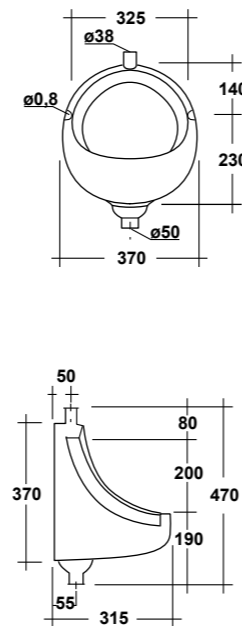

ART. ARC50101

ROLLE ORINATOIO
A PARETE BIANCO

ROLLE WALL HUNG URINAL

Dimensioni/Dimension: 37X31,5X47 cm
Peso/Weight: 9 kg