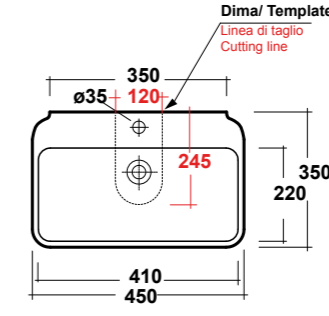

ART. CLE4345101

CLEAR LAVABO APPOGGIO/
SOSPESO 45 MF BIANCO

CLEAR WHITE 45 ONE-HOLE SIT ON/
WALL HUNG WASHBASIN

Dimensioni/Dimension: 45x35x14 cm
Peso/Weight: 9 kg