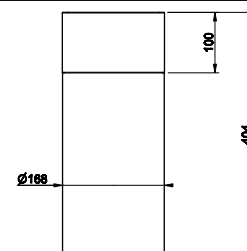

707 Black Metal Br. PVD 3.387 **726** Warm Bronze Br. PVD 3.387