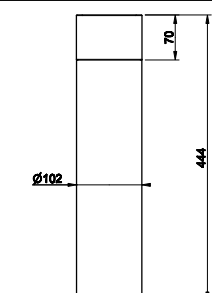

707 Black Metal Br. PVD 1.250 **726** Warm Bronze Br. PVD 1.250