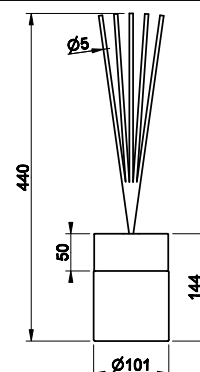

707 Black Metal Br. PVD 830 726 Warm Bronze Br. PVD 830