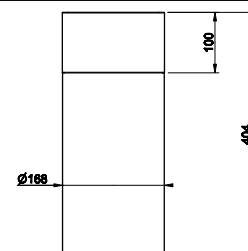

707 Black Metal Br. PVD 3.387 **726** Warm Bronze Br. PVD 3.387