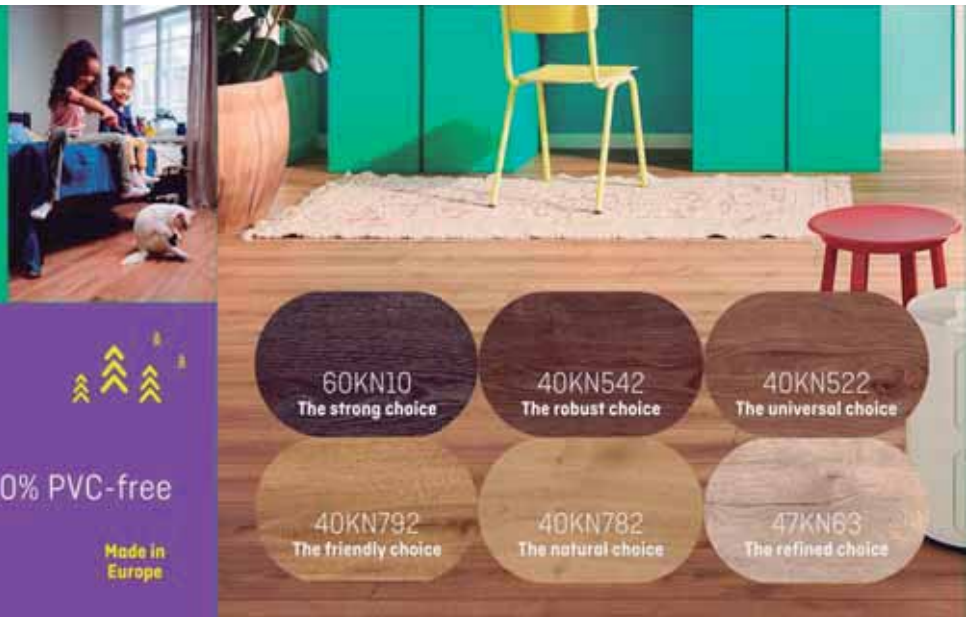

ER- Registered Emboss
Acabado texturado
fino bajo relieve,
estructura de madera

Hello, I'm **kiwi** -
your floor with
hybrid resilient
technology.

- Renewable resources
- Easy-click installation
- Super room climate & 100% PVC-free
- Durable & waterproof

Made in
Europe