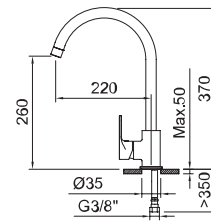

Unified Water Label 5 l/min