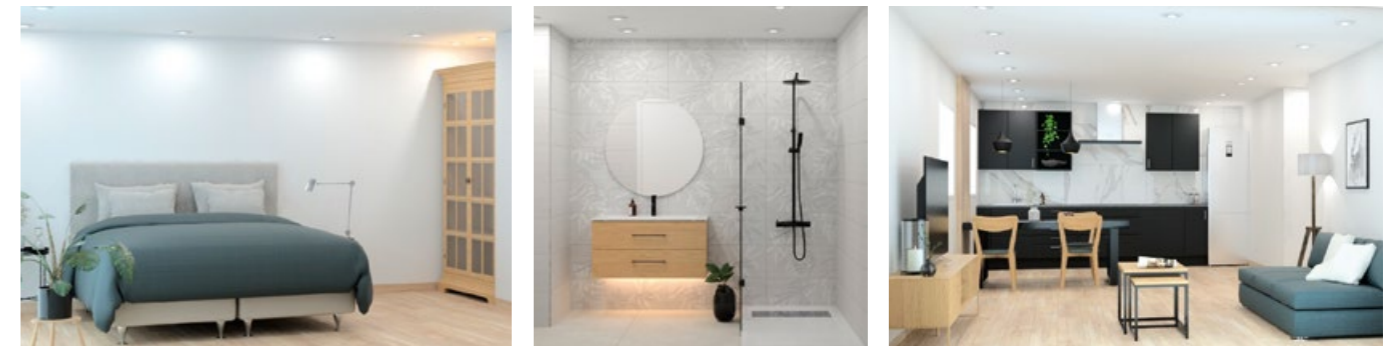

Descubre una nueva forma de imaginar y diseñar espacios con Roca Tiles 3D

Discover a new way of imagining and designing spaces with Roca Tiles 3D

Algunos ambientes diseñados con nuestro programa 3D.

Some environments designed with our 3D program.