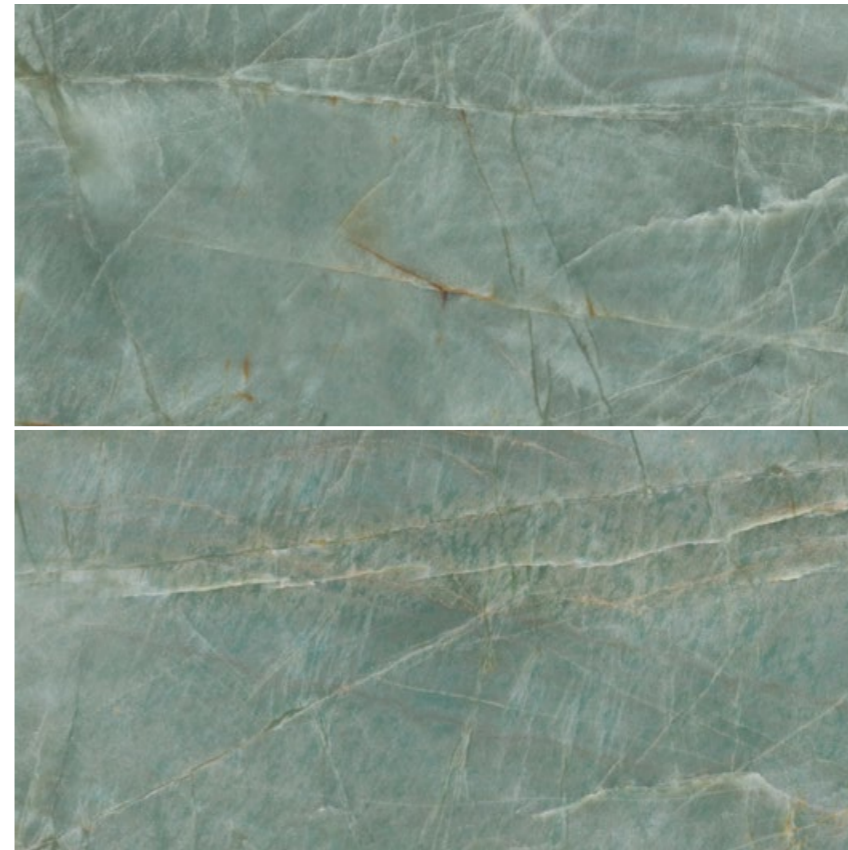

Marble Topazio

Porcelánico Pulido / Polished Porcelain

MARBLES

7 mm | | **60x120 R**
24"x48" R

Verde

60x120 R / 24"x48" R
FG67E54211
M2110 / M2211
G3

Marble Topazio

disponible en formatos: / available in sizes:

120x250 R | 50
48"x100" R

Pul. 60x120 R / 24"x48" R

2 Pzs.	45 Box
23 Kg.	1.070 Kg.
1,440 m²	64,800 m²