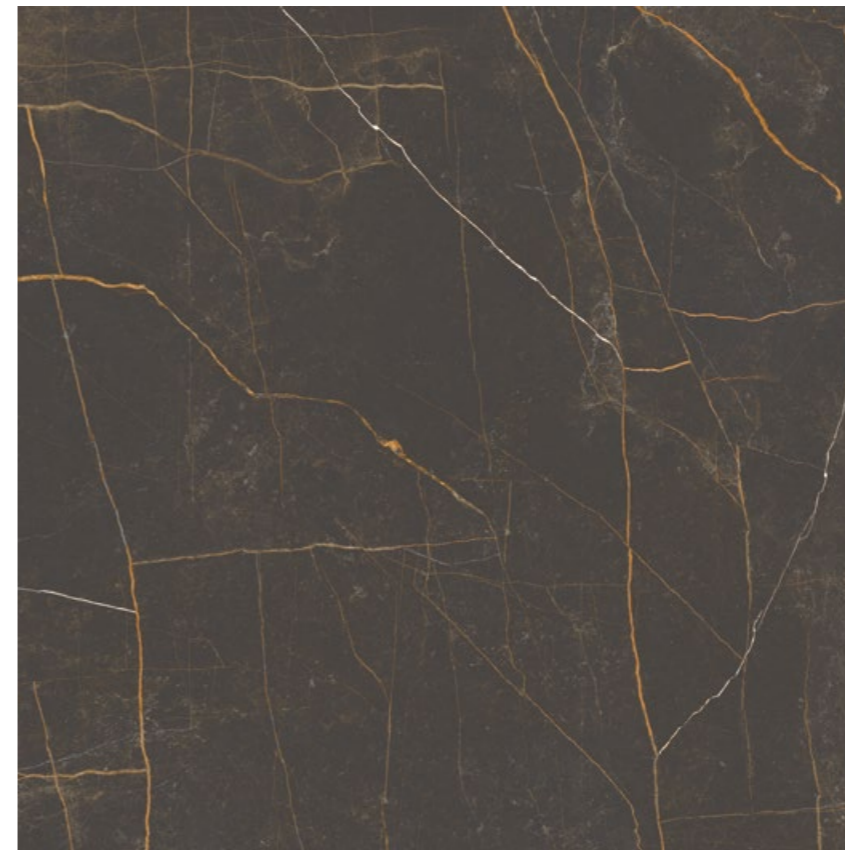

St Laurent

Porcelánico Pulido / Polished Porcelain

MARBLES

120x120 R
48"x48" R

Negro

LM Noir St Laurent NGPOL
120x120 R / 48"x48" R
FNL03E8161 / M2400
G4

Pulido 120x120 R / 48"x48" R

2 Pzs. 51 Kg. 2,880 m²	32 Box 1,638 Kg. 92,160 m²