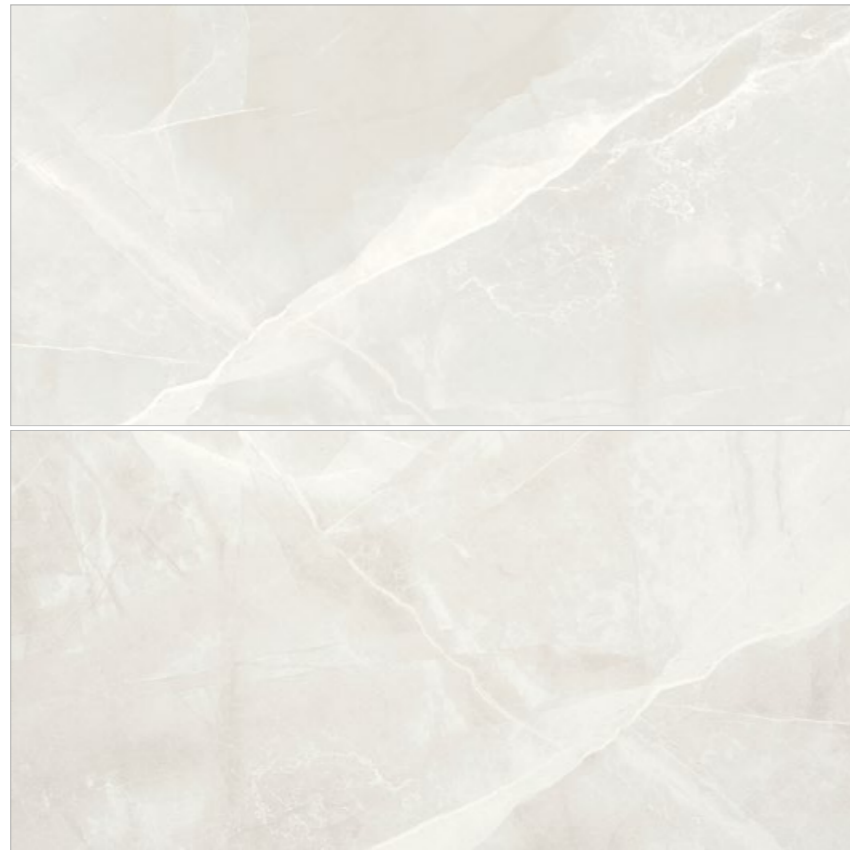

Rodapié / Skirting
9,5x120 / 4"x48"
 FC1E0GBPE1 / P1470

Marble Platinum Perla 60x120 R - Block Gris Brillo 6x24,6

Marble Pulpis

Porcelánico Pulido / Polished Porcelain

MARBLES

7 mm | | **60x120 R**
24"x48" R