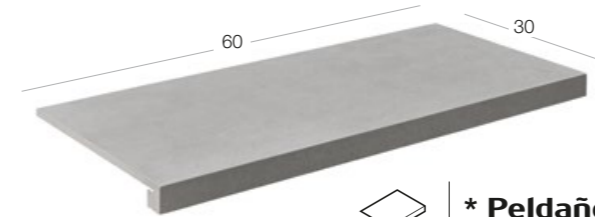

We also keep your security in mind by creating steps with slip resistant properties in two formats, flat and indented.

Discover the design options that you can choose from as a complement to your floor tile.

Rodapié medio / Medium skirting

8x60 / 3"x24" 9,5x60 / 4"x24"

Rodapié largo / Long Skirting

9,5x120 / 4"x48" 9,5x90 / 4"x36"
9,5x80 / 4"x32"

*** Peldaño liso / Grooveless step**

30x120 / 12"x48" 30x90 / 12"x36"
30x60 / 12"x24"