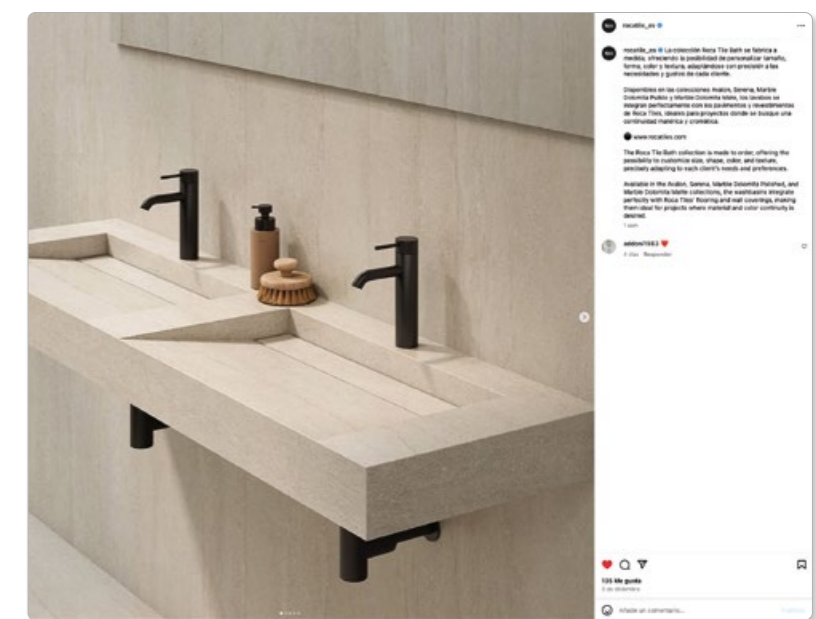

Somos incondicionales de vuestros pasos y nos alegra recibir día a día imágenes o vídeos de los materiales que habéis escogido para vuestros proyectos de decoración o instalaciones, en los que habéis elegido alguna de las colecciones de Roca Tiles para revestir paredes o suelos. Cada vez que nos compartís estas imágenes podemos mostrar proyectos reales de gente real.

Gracias por hacer crecer la comunidad de #RocaTileLovers. Súmate a nuestras redes, descubre tendencias, nuevos materiales y proyectos y sigue mostrando tu creatividad en @RocaTile_es.

The Roca Tiles community has not stopped growing, thanks to your support, since we activated our social profiles. The likes, mentions and comments that you share with us help us to improve every day and to continue working on the best ceramic products.

We are unconditional fans of your steps and we are happy to receive daily images or videos of the materials that you have chosen for your decoration projects or installations, in which you have chosen one of the Roca Tiles collections to all or floor coverings. Every time you share these images with us, we can show real projects by real people.

Thank you for growing the #RocaTileLovers community. Join our networks, discover trends, new materials and projects and keep showing your creativity in @RocaTile_es.