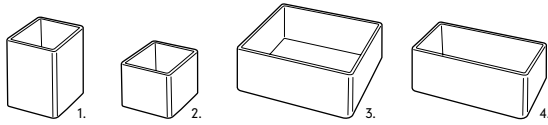

fusti

GFU-TOR	1. Torre - container	€ 31,50
GFU-CUB	2. Cubo - container.....	€ 31,50
GFU-QUA	3. Quadro - container.....	€ 47,00
GFU-RET	4. Rettangolo - container.....	€ 40,50
COLORS	C01 \ C06 \ C18 \ C19 \ C20 \ C21 \ C25 \ C55 \ C60 \ C90 \ 07 \ 09	

bocs

GBS-000	Adhesive shelf	€ 114,00
COLORS	C01 \ C06 \ C18 \ C19 \ C20 \ C21 \ C25 \ C55 \ C60 \ C90