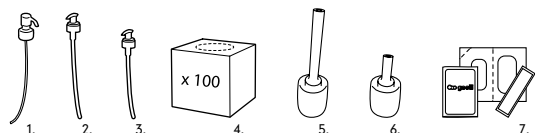

spare parts

spare parts for your accessories

TIND01000	1. Chromed dispenser pump	€ 12,00
TIND02000	1. Black dispenser pump	€ 12,00
TIND03000	1. Copper dispenser pump	€ 18,50
TIND04000	1. Brass dispenser pump	€ 18,50
TIND05000	1. Satin dispenser pump	€ 24,00
TIND06000	1. White dispenser pump	€ 18,50
TINDISARGO1000	2. Dispenser pump for stripes XL	€ 1,50
TINGST00	3. Dispenser pump for stripes M e L	€ 1,50
DF0110	4. 100 pz tissues for Sofi - 100x110 mm	€ 5,00
TASCOP15	5. Black brush for Ivasi, Grace, Prisma e Curvy	€ 5,00
TASCOPCAV	6. Black brush for Cavaliere di bolle	€ 6,00
3COL600043	7. Glue kit	€ 6,00