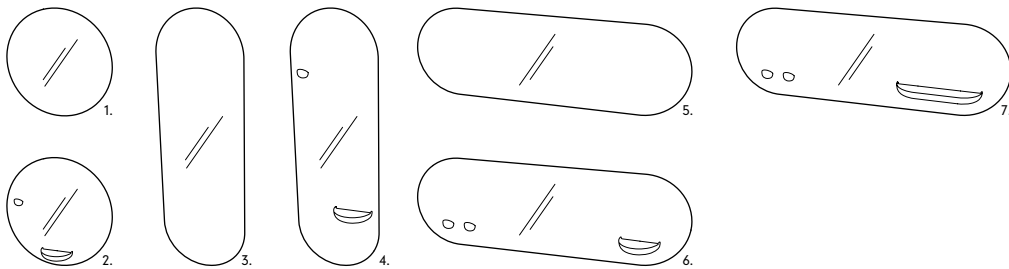

rivedo

GRV-600	1. Round mirror.....	€ 147,00
GRV-60L	1. Round mirror with lights	€ 276,00
GRV-6A0	2. Round mirror with hanger and small storage tray	€ 230,00
GRV-6AL	2. Round mirror with lights with hanger and small storage tray	€ 356,50
GRV-V00	3. Vertical oval mirror	€ 184,00
GRV-V0L	3. Vertical oval mirror with lights	€ 356,50
GRV-VA0	4. Vertical oval mirror with hanger and small storage tray.....	€ 264,50
GRV-VAL	4. Vertical oval mirror with lights with hanger and small storage tray	€ 437,00
GRV-O00	5. Horizontal oval mirror.....	€ 184,00
GRV-O0L	5. Horizontal oval mirror with lights.....	€ 356,50
GRV-OA0	6. Horizontal oval mirror with two hangers and a small storage tray	€ 287,50
GRV-OAL	6. Horizontal oval mirror with lights with two hangers and a small storage tray	€ 460,00
GRV-OA1	7. Horizontal oval mirror with two hangers and a large storage tray	€ 316,00
GRV-OA2	7. Horizontal oval mirror with lights with two hangers and a large storage tray	€ 489,00
COLORS	C01 \ C06 \ C18 \ C19 \ C20 \ C21 \ C25 \ C55 \ C60 \ C90