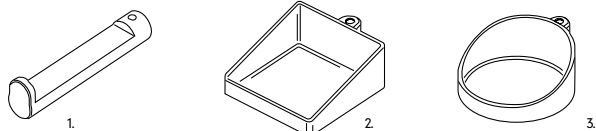

filo

NEW ACCESSORIES

GFI-ROT	1. Toilet paper holder.....	€ 27,60
GFI-SCT	2. Toilet brush square shelf.....	€ 28,75
GFI-SCQ	3. Toilet brush round shelf.....	€ 25,30
COLORS	C01 \ C06 \ C18 \ C20 \ C21	

* More products of Filo collection on page 4