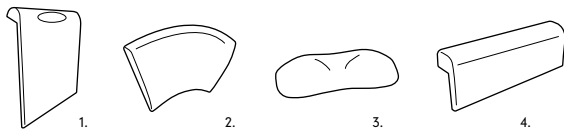

poggiatesta

P-795-GA	1. Prestige.....	€ 123,00
P-120-GA	2. Sophi.....	€ 80,00
P-100-GA	3. Vanilla.....	€ 66,50
P-750-GA	4. Confort S	€ 108,50
COLORS	C01 \ C06 \ C18 \ C19 \ C20 \ C21 \ C60