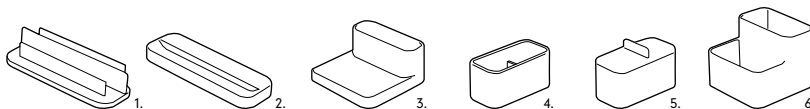

bocs

| | | |
|---------|---|----------|
| GBS-000 | Adhesive shelf | € 114,00 |
| COLORS | C01 \ C06 \ C18 \ C19 \ C20 \ C21 \ C25 \ C55 \ C60 \ C90 | |

ply

| | | |
|------------------|---|---------|
| GPL-SNG | 1. Single - container | € 57,00 |
| GPL-D02 | 2. Double - container..... | € 65,00 |
| GPL-TRA | 3. Tray - container | € 52,50 |
| GPL-TR2 | 4. Double tray - container..... | € 63,50 |
| GPL-NPK | 5. Napkin - napkin holder | € 52,50 |
| GPL-SAP | 6. Soap - 250 ml dispenser with pump..... | € 87,50 |
| HAND GRIP COLORS | B(C01) \ N(C06) \ S(C21) \ O (brushed brass) \ R (copper) | |
| GEL COLORS | C18 \ C20 \ C21 \ C25 \ C60 \ C90 | |

landscape

| | | |
|---------|--|---------|
| GLD-HOL | 1. Holder - letter organizer | € 29,00 |
| GLD-TWI | 2. Twin - pen tray | € 20,50 |
| GLD-TRA | 3. Tray - soap holder and storage unit..... | € 33,00 |
| GLD-KAP | 4. Cup - container without cover | € 19,50 |
| GLD-CUP | 5. Cup - container with cover | € 50,50 |
| GLD-CU2 | 6. Double cup - container..... | € 42,00 |
| COLORS | C06 \ C18 \ C19 \ C20 \ C21 \ C25 \ C55 \ C60 \ C90 \ 00 | |