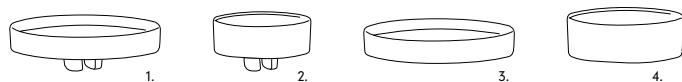

* More products of Filo collection on page 4

quadra

| | | |
|----------|---|----------|
| KT-SCA-N | 1. Wall-fixing towel rack..... | € 311,65 |
| KT-SRV-N | 2. Free-standing Servetto..... | € 280,60 |
| KT-V13 | 3. Tray for Servetto / Scaletta towel rack..... | € 28,75 |
| KT-V20 | 4. Tray for Servetto / Scaletta towel rack..... | € 35,65 |
| COLORI | C06 | |

* More products of Quadra collection on pag. 14

grip

| | | |
|---------|---|----------|
| GGP-260 | 1. Tray with adjustable clamp d. 260mm..... | € 175,00 |
| GGP-190 | 2. Tray with adjustable clamp d. 190mm..... | € 161,00 |
| GGP-26A | 3. Tray with relocatable adhesive on the bottom d. 260mm..... | € 139,00 |
| GGP-19A | 4. Tray with relocatable adhesive on the bottom d. 190mm..... | € 109,00 |
| COLORI | C01 \ C06 \ C18 \ C20 \ C21 | |