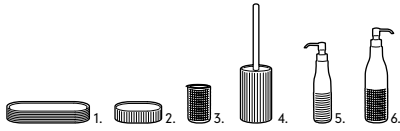

bolle

GRB-DCS	1. Duchessa - tray	€ 24,00
GRB-DCA	2. Duca - soap holder.....	€ 20,00
GRB-PRI	3. Principe - toothbrush holder.....	€ 26,00
GRB-CAV	4. Cavaliere - toilet brush.....	€ 63,50
GRB-250	5. Regina - 250 ml dispenser with chromed pump.....	€ 51,00
GRB-252	5. Regina - 250 ml dispenser with black pump.....	€ 51,00
GRB-253	5. Regina - 250 ml dispenser with copper pump.....	€ 57,00
GRB-254	5. Regina - 250 ml dispenser with brass pump.....	€ 57,00
GRB-255	5. Regina - 250 ml dispenser with brushed pump	€ 63,00
GRB-256	5. Regina - 250 ml dispenser with white pump	€ 57,00
GRB-500	6. Re - 500 ml dispenser with chromed pump.....	€ 58,00
GRB-502	6. Re - 500 ml dispenser with black pump.....	€ 58,00
GRB-503	6. Re - 500 ml dispenser with copper pump.....	€ 63,00
GRB-504	6. Re - 500 ml dispenser with brass pump.....	€ 63,00
GRB-505	6. Re - 500 ml dispenser with brushed pump	€ 69,00
GRB-506	6. Re - 500 ml dispenser with white pump	€ 63,00
COLORI	C01 \ C06 \ C18 \ C19 \ C20 \ C21 \ C25 \ C55 \ C60 \ C90 \ 07 \ 09