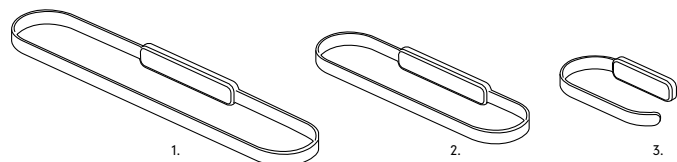

nastro

GNS-ASN / GNS-ASS	1. towel holder L. 50 cm with metal part black / sand	€ 121,90
GNS-AS1	1. towel holder L. 50 cm with chrome-plated finishing	€ 155,25
GNS-AS2	1. towel holder L. 50 cm with brushed finishing.....	€ 146,00
GNS-ABN / GNS-ABS	2. towel holder L. 36 cm with metal part black / sand.....	€ 111,55
GNS-AB1	2. towel holder L. 36 cm with chrome-plated finishin	€ 136,85
GNS-AB2	2. towel holder L. 36 cm with brushed finishing.....	€ 133,40
GNS-RON / GNS-ROS	3. toilet paper holder with black /sand finishing.....	€ 83,94
GNS-RO1	3. toilet paper holder with chrome-plated finishing	€ 104,65
GNS-RO2	3. toilet paper holder with brushed finishing.....	€ 101,00

COLORS C06 \ C21

chiodo

GAP-CHI	1. Hook.....	€ 31,00

COLORS C01 \ C06 \ C18 \ C19 \ C20 \ C25 \ C55 \ C60 \ C90