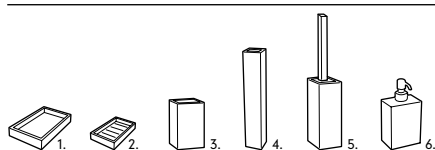

ivasi

GVA-L01	1. Low - tray	€ 34,00
GVA-S01	2. Soap holder.....	€ 20,50
GVA-M01	3. Medium - toothbrush holder.....	€ 39,50
GVA-T01	4. Tall - vase	€ 37,00
GVA-SC1	5. Toilet brush.....	€ 114,00
GVA-D01	6. Dispenser with chromed pump.....	€ 63,50
GVA-D02	6. Dispenser with black pump.....	€ 63,50
GVA-D03	6. Dispenser with copper pump.....	€ 69,00
GVA-D04	6. Dispenser with brass pump.....	€ 69,00
GVA-D05	6. Dispenser with brushed pump	€ 75,00
GVA-D06	6. Dispenser with white pump.....	€ 69,00

COLORS C01 \ C06 \ C18 \ C19 \ C20 \ C21 \ C25 \ C55 \ C60 \ C90 \ 00 \ 07 \ 09