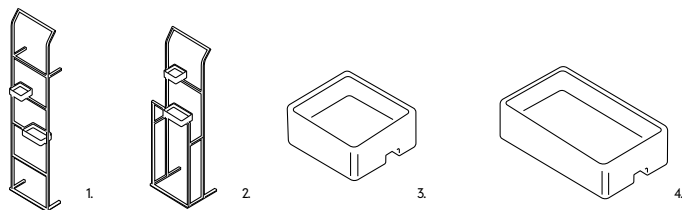

quadra

KT-SCA-N	1. Wall-fixing towel rack.....	€ 311,65
KT-SRV-N	2. Free-standing Servetto.....	€ 280,60
KT-V13	3. Tray for Servetto / Scaletta towel rack.....	€ 28,75
KT-V20	4. Tray for Servetto / Scaletta towel rack.....	€ 35,65
COLORI	C06	

* More products of Quadra collection on pag. 14