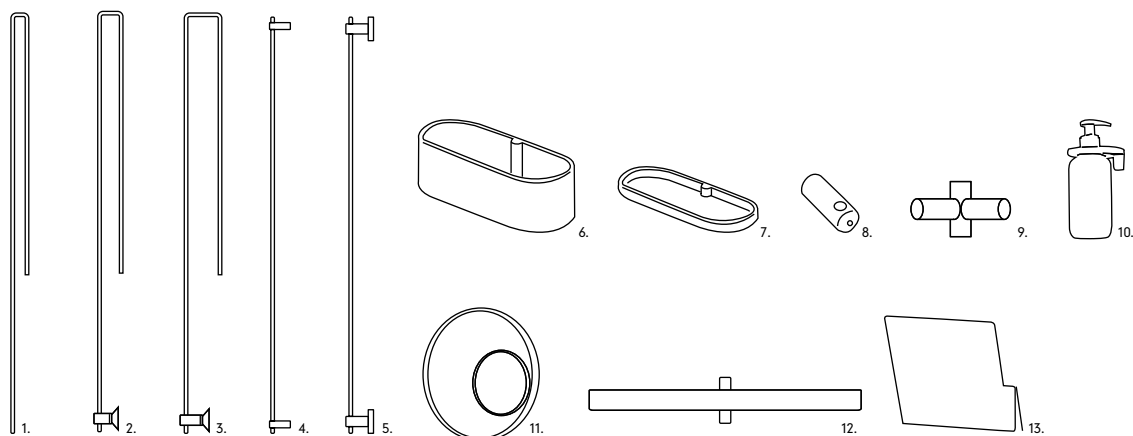

news

filo

RODS

G-FD0 / G-FD1	1. Rod in stainless steel varnished sand / black.....	€ 40,00
G-FD3 / G-FD4	1. Rod in stainless steel varnished copper / brass	€ 46,00
G-FDL0 / G-FDL1	2. Shower rod size L in stainless steel varnished sand / black	€ 63,00
G-FDL3 / G-FDL4	2. Shower rod size L in stainless steel varnished copper / brass	€ 75,00
G-FDXL0 / G-FDXL1	3. Shower rod size XL in stainless steel varnished sand / black.....	€ 63,00
G-FDXL3 / G-FDXL4	3. Shower rod size XL in stainless steel varnished copper / brass.....	€ 75,00
G-FM0 / G-FM1	4. Stainless steel rod with 2 wall brackets painted sand / black.....	€ 69,00
G-FM3 / G-FM4	4. Stainless steel rod with 2 wall brackets painted copper / brass	€ 80,50
G-FMA0 / G-FMA1	5. Stainless steel rod with 2 adhesive brackets painted sand / black.....	€ 86,00
G-FMA3 / G-FMA4	5. Stainless steel rod with 2 adhesive brackets painted copper / brass.....	€ 103,50

ACCESSORIES

GFI-VAS	6. Bottle holder.....	€ 75,00
GFI-SAP	7. Soap holder.....	€ 44,00
GFI-APP	8. Hook	€ 21,00
GFI-2AP	9. Double hook	€ 23,00
GFI-DIS	10. Dispenser	€ 34,50
GFI-SPE	11. Large and small mirror	€ 114,00
GFI-ASC0	12. Towel holder painted sand.....	€ 46,00
GFI-ASC1	12. Towel holder painted black.....	€ 46,00
GFI-ASC3	12. Towel holder painted copper.....	€ 52,00
GFI-ASC4	12. Towel holder painted brass.....	€ 52,00
GFI-RIV	13. Magazine rack.....	€ 31,00

ACCESSORIES COLORS C06 \ C18 \ C20 \ C21

MAGAZINE RACK COLORS C06 \ C21