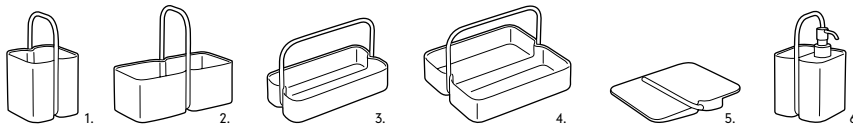

ply

GPL-SNG	1. Single - container	€ 57,00
GPL-D02	2. Double - container.....	€ 65,00
GPL-TRA	3. Tray - container	€ 52,50
GPL-TR2	4. Double tray - container.....	€ 63,50
GPL-NPK	5. Napkin - napkin holder	€ 52,50
GPL-SAP	6. Soap - 250 ml dispenser with pump.....	€ 87,50
HAND GRIP COLORS	B(C01) \ N(C06) \ S(C21) \ O (brushed brass) \ R (copper)	
GEL COLORS	C18 \ C20 \ C21 \ C25 \ C60 \ C90