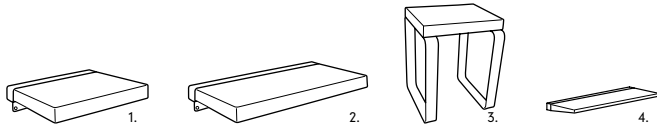

lebolle

| | | |
|---------|---|---------|
| GLB-M01 | 1. M - soft bathtub backrest or soft bathmat..... | € 43,50 |
| GLB-S01 | 2. S - soap holder (pack. 2 pcs)..... | € 13,00 |
| COLORS | C01 \ C06 \ C18 \ C19 \ C20 \ C21 | |

GSO-100 Soft tissue box cover (Maximum tissue box dimensions: 10 x 11 cm) € 54,50
COLORS C01 \ C06 \ C18 \ C19 \ C20 \ C21 \ C25 \ C55 \ C60 \ C90

seats

quadra

| | | |
|-----------|--|----------|
| KT-CYB-1 | 1. Shower seat with chromed structure | € 378,50 |
| KT-CYB-2 | 1. Shower seat with brushed structure..... | € 350,00 |
| KT-CYB-3 | 1. Shower seat with black structure | € 374,00 |
| KT-CYW-1 | 2. Shower bench with chromed structure | € 620,00 |
| KT-CYW-2 | 2. Shower bench with brushed structure..... | € 506,00 |
| KT-CYW-3 | 2. Shower bench with black structure | € 550,00 |
| SG-CYB-CC | 3. Shower stool with chromed structure..... | € 400,00 |
| SG-CYB-CS | 3. Shower stool with brushed structure | € 361,00 |
| SG-CYB-NO | 3. Shower stool with black structure..... | € 374,00 |
| GKO-ME1 | 4. Shelf - cromed structure | € 139,00 |
| GKO-ME2 | 4. Shelf - brushed structure..... | € 126,50 |
| GKO-ME3 | 4. Shelf - black structure | € 120,00 |
| COLORS | C01 \ C06 \ C18 \ C19 \ C20 \ C21 | |